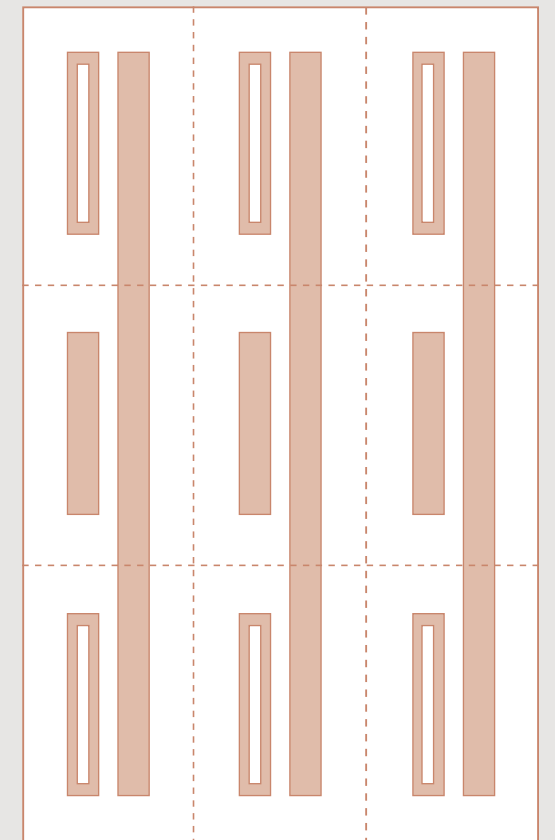

# Easy acoustic calculations?

Developed in conjunction with acousticians, the Lumenwerx Acoustix Value Formula (LAVF) is a simple math equation that uses a ratio to determine acoustic needs. In the LAVF, we assume that one wall is glass, three walls and the ceiling are gypsum board, and the flooring is concrete. The basis of the equation mimics a poorly performing acoustic space. By applying the ratios, we can determine how many luminaires are required for "Good", "Better" or "Best" acoustic performance, using the standard ceiling height of 9 feet and 4 foot luminaires.