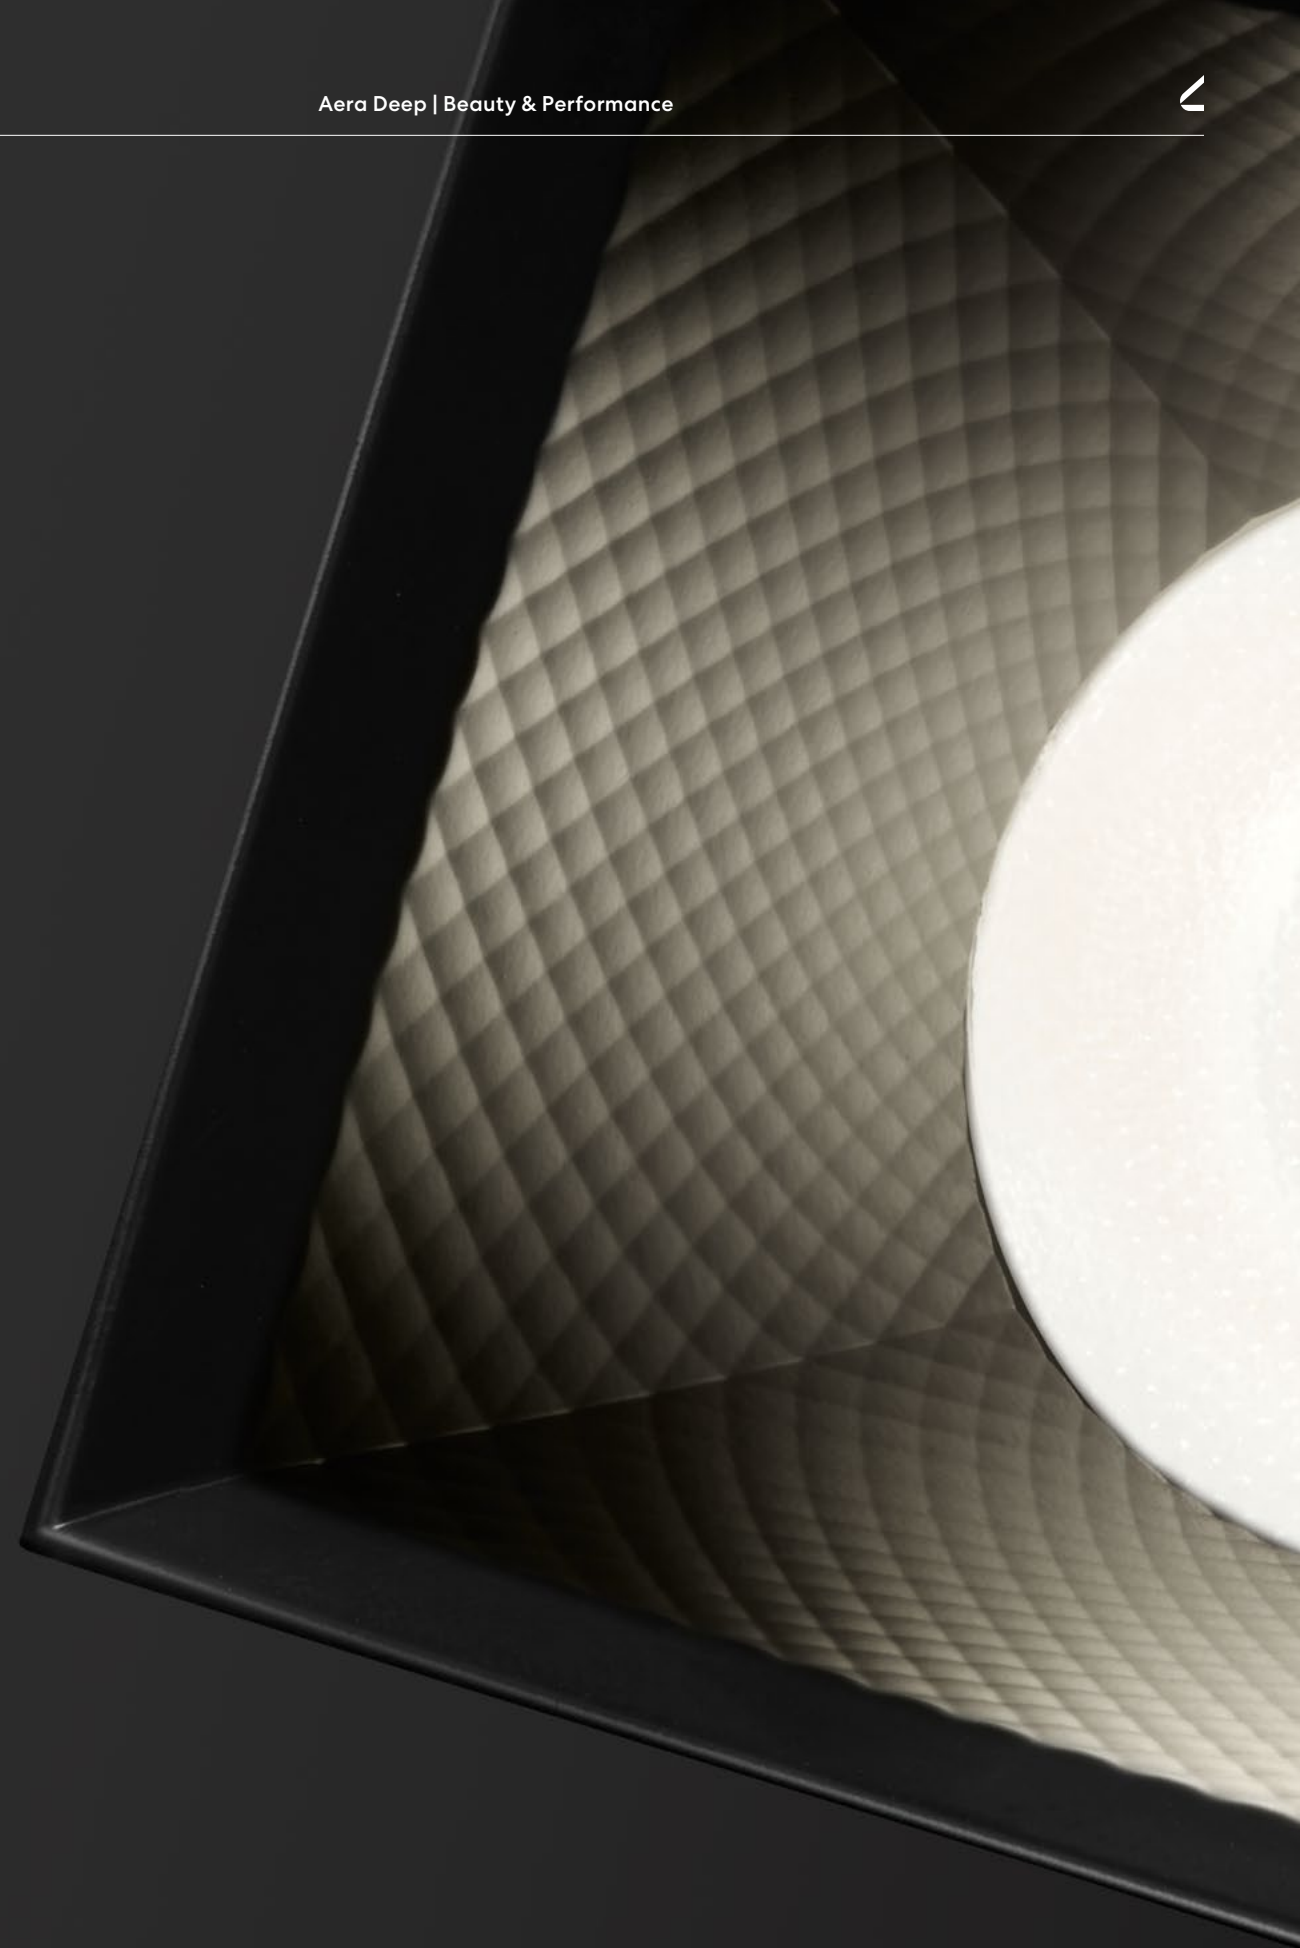

Overview

Aera Deep Prism & Smooth

SHAPES

☐ Round

☐ Square

APERTURE SIZE

2", 3"

COLOR RENDERING OPTIONS

80+, 90+, 95+

BAFFLE FINISHES

☒ Precision Specular

☐ Matte Silver

☒ Matte Black

☐ Matte White

TRIM STYLES

Flanged

Trimless

TRIM FLANGE FINISHES

☒ Matte Black

☐ Matte White

COLOR TEMPERATURES

☐ 2700K

☐ 3000K

☐ 3500K

☐ 4000K

Sola

Duo

Full
Spectrum
LED

DISTRIBUTIONS

Fixed

BEAM ANGLES

15°

25°

35°

50°

RATINGS & CERTIFICATIONS

L Dry, Damp locations

W WELL

IC IC-Rated Option

CP Chicago Plenum

5 5-year warranty