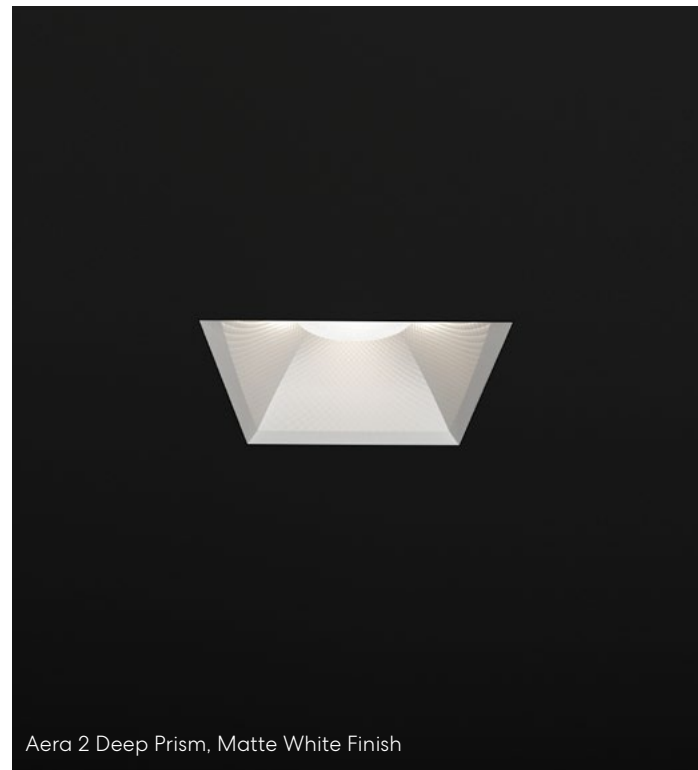

The Prism Collection

The Aera Deep Prism, Via 2 Prism, and Curvia 2 Prism form a unique trio, with each product line infused with Lumenwerx's cutting-edge DPO™ technology.

The quiet allure of the Aera Deep Prism, the sleek lines of the Via 2 Prism, and the graceful turns of the Curvia 2 Prism work together, unified in form and function to create cohesive lighting designs.

Aera 2 Deep Prism, Matte White Finish

AERA DEEP PRISM

PERFORMANCE: Up to 113 lm/W

APERTURE SIZE : 2", 3"

SHAPES: Round & Square

MOUNTINGS: Recessed

TRIM OPTIONS: Flanged, Trimless

BEAM SPREADS: 15°, 25°, 35°, 50°

DISTRIBUTIONS: Fixed

UGR: As low as 1

COLOR TEMPERATURE:

2700K, 3000K, 3500K, 4000K, SOLA, DUO, Full Spectrum LED

COLOR RENDERING OPTIONS: 80+, 90+, 95+

BAFFLE FINISHES: Precision Specular, Matte Silver, Matte Black, Matte White

INSTALLATION OPTIONS: Open Frame, Insulated Ceiling, Chicago Plenum, Remodel