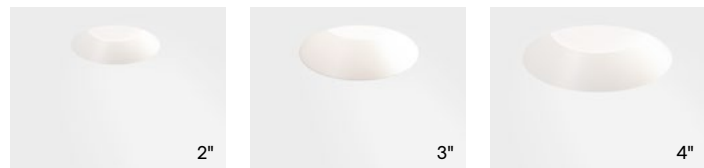

Aera Deep

BEAUTY & PERFORMANCE

Aera Deep

Prism & Smooth

Aera Deep downlights introduce a unique deep baffle feature to the Aera family, available with a prism or smooth texture. This depth allows for an exceptionally low glare quality of light and a visually quiet ceiling.

Aera Shalo

ROUND

SQUARE

Aera

ROUND

SQUARE

Aera Adjustable

ROUND