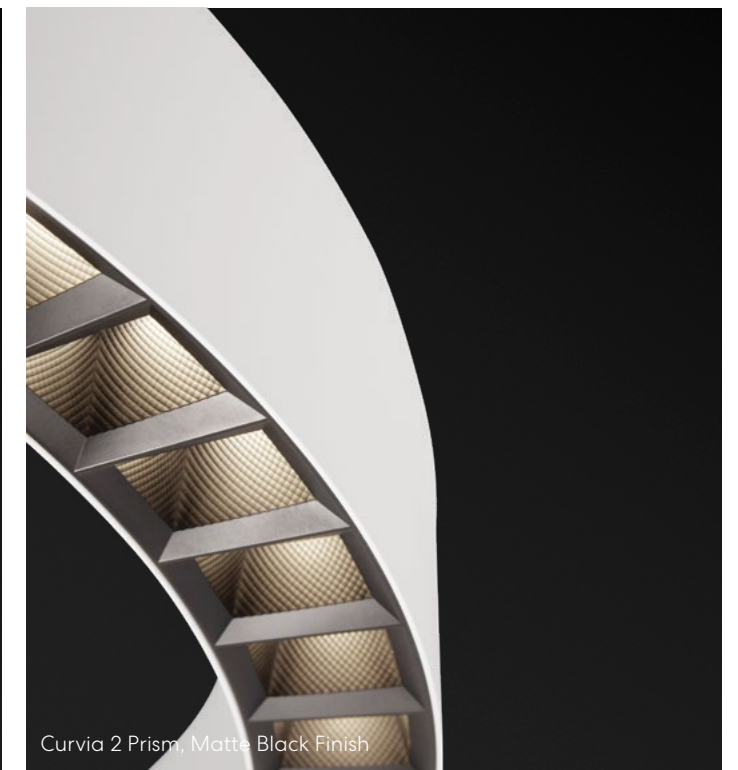

Curvia 2 Prism, Matte Black Finish

CURVIA 2 PRISM

PERFORMANCE: Up to 150 lm/W | Up to 1200 lm/ft

WIDTHS : 2"

SHAPES: Ring, Square, Rectangle, Capsule, Patterns

MOUNTINGS: Recessed, Pendant, Surface

DISTRIBUTIONS: Direct, Direct/Indirect

UGR: As low as 1.2

COLOR TEMPERATURE:

2700K, 3000K, 3500K, 4000K, SOLA, DUO, Full Spectrum LED

COLOR RENDERING OPTIONS: 80+, 90+, 95+

LOUVER FINISHES: Precision Specular, Matte Silver, Matte Black, Matte White

EXTRUSION FINISHES: White, Black, Aluminum, Custom RAL