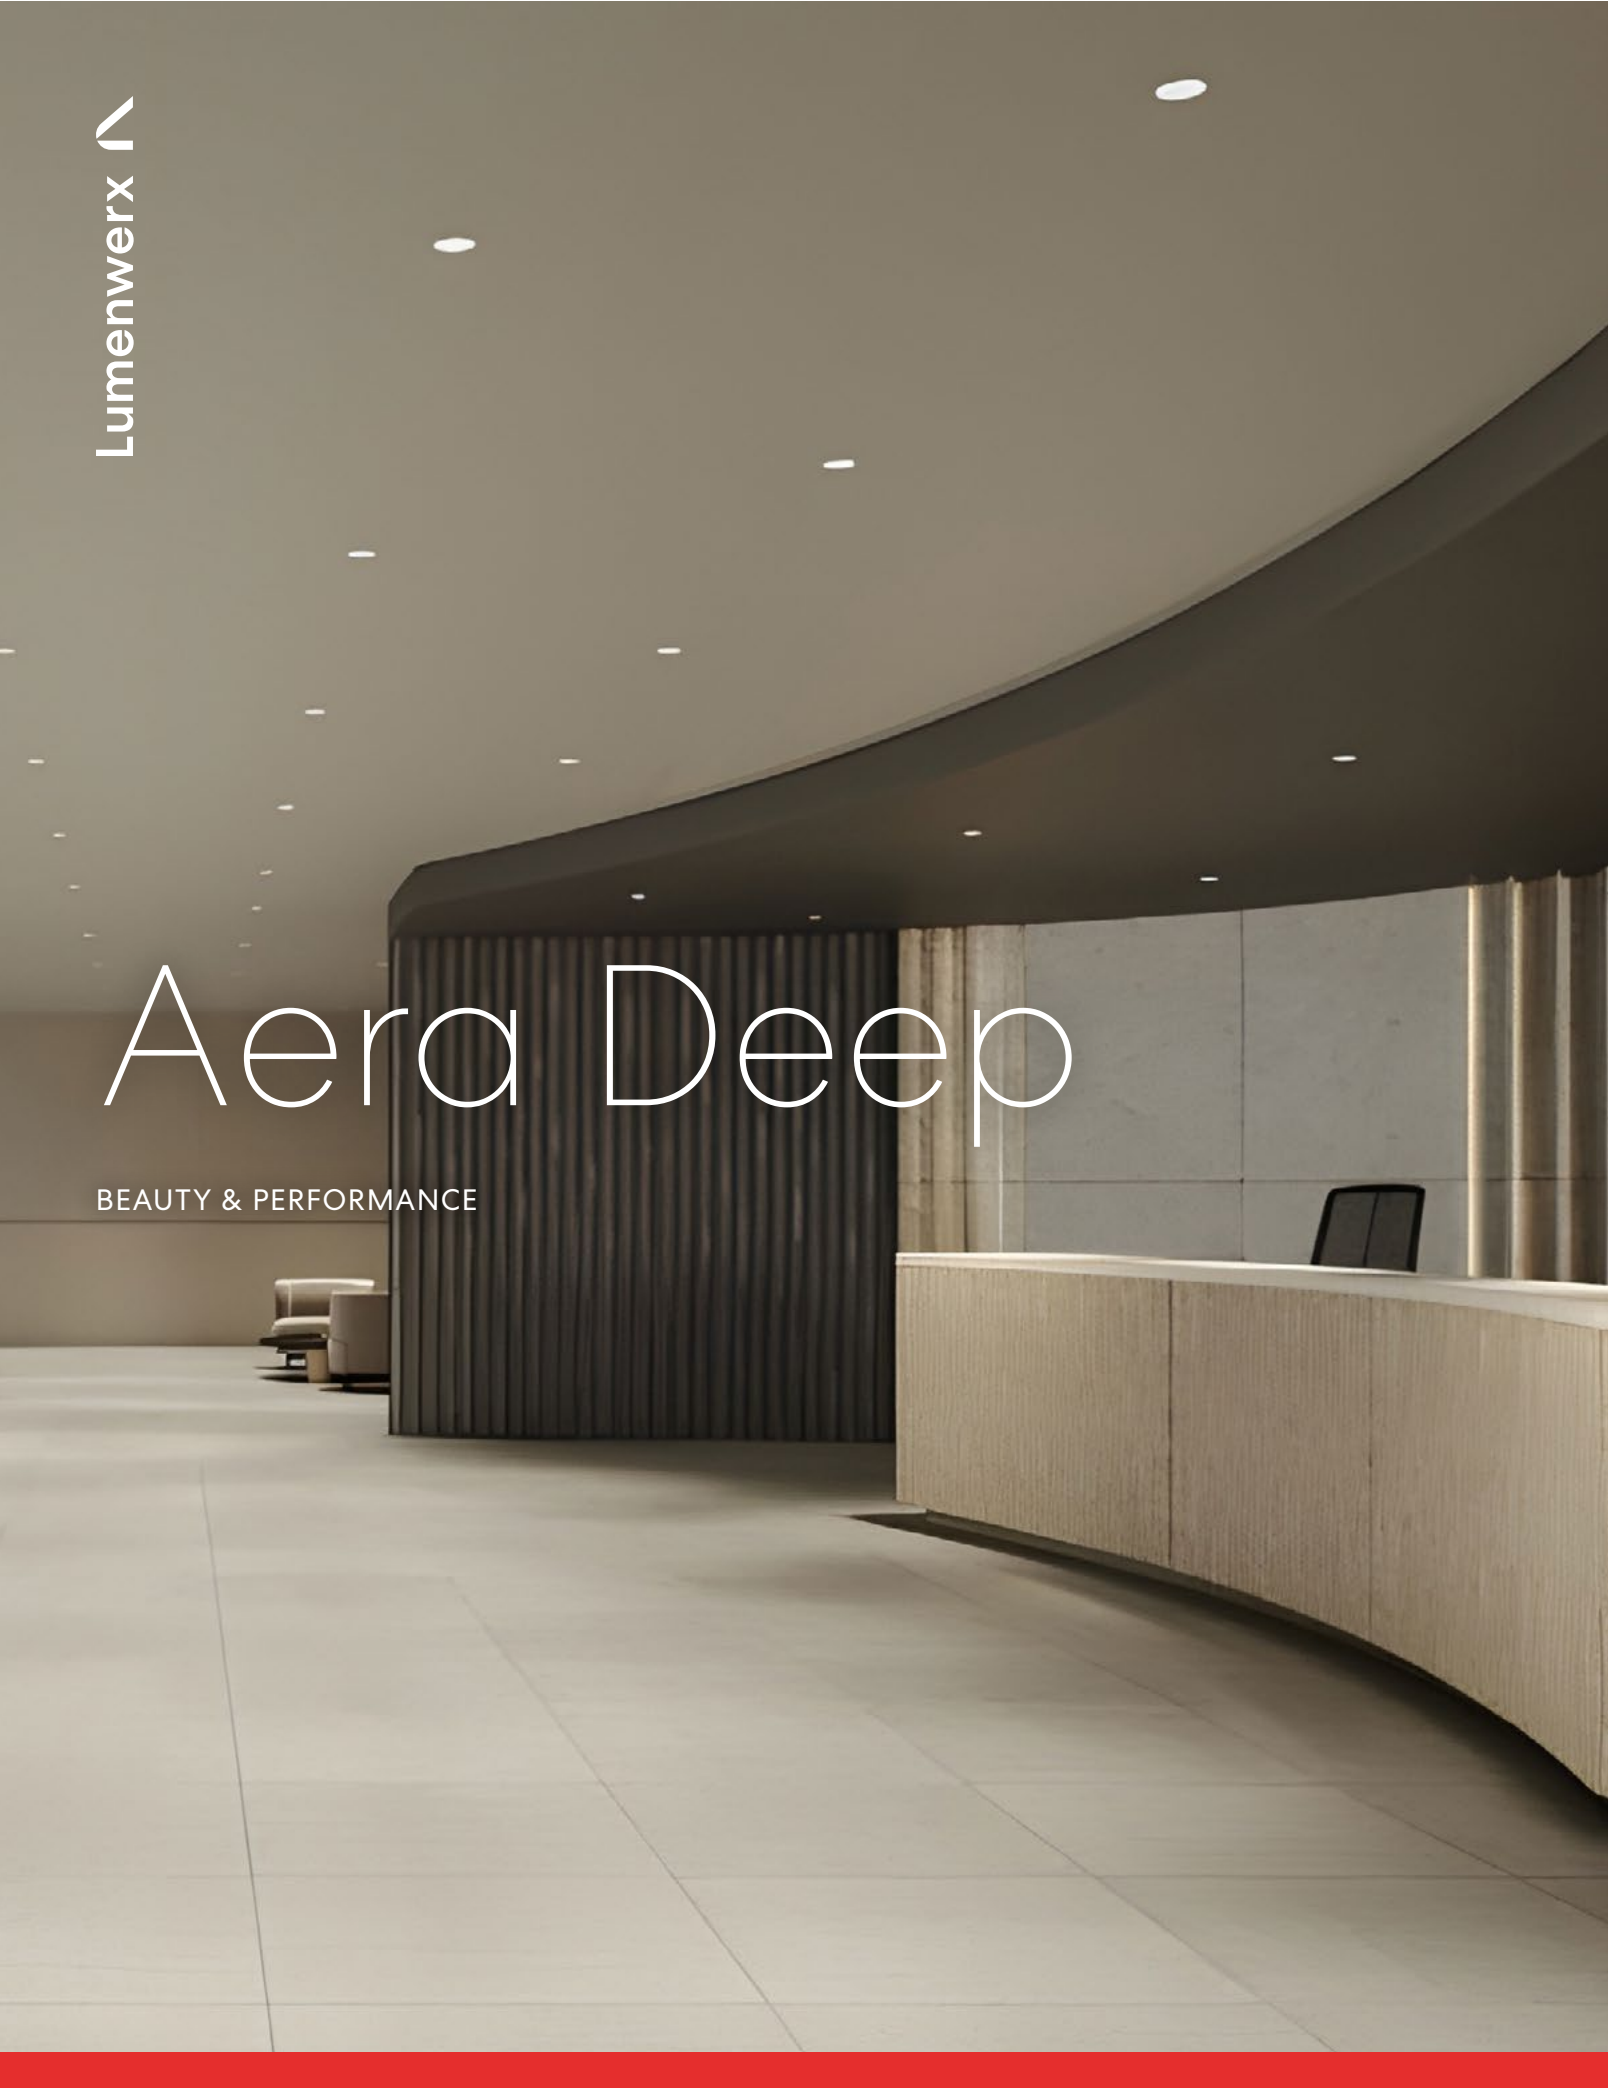

Aera Deep

BEAUTY & PERFORMANCE

Aera Deep

Prism & Smooth

Aera Deep downlights introduce a unique deep baffle feature to the Aera family, available with a prism or smooth texture. This depth allows for an exceptionally low glare quality of light and a visually quiet ceiling.

PRISM

SMOOTH

Diamond Prism Optic™ (DPO™)

Aera Deep Prism downlights make use of the Diamond Prism Optic™ (DPO™), our patent-pending 3-tiered system meticulously crafted to refract and reflect beams with great precision, effectively keeping glare to a minimum while delivering light of exceptional quality and visual comfort.