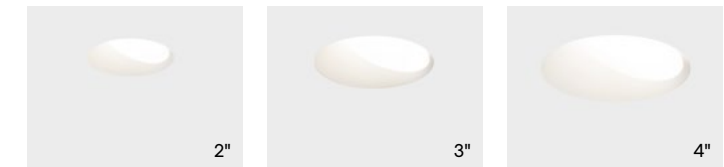

Aera Shalo

ROUND

SQUARE

Aera

ROUND

SQUARE

Aera Adjustable

ROUND

SQUARE

Aera Multi-Apertures

ROUND

SQUARE

Aera Wall Wash

ROUND

SQUARE

Aera Deep