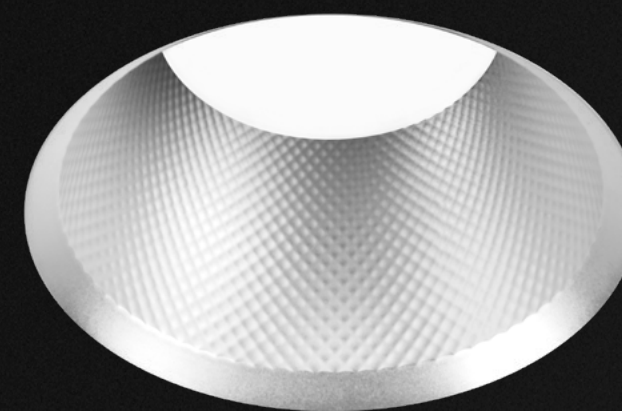

Aera Deep

BEAUTY & PERFORMANCE

Aera Deep

Prism & Smooth

Aera Deep downlights introduce a unique deep baffle feature to the Aera family, available with a prism or smooth texture. This depth allows for an exceptionally low glare quality of light and a visually quiet ceiling.

PRISM

SMOOTH

Diamond Prism Optic™ (DPO™)

Aera Deep Prism downlights make use of the Diamond Prism Optic™ (DPO™), our patent-pending 3-tiered system meticulously crafted to refract and reflect beams with great precision, effectively keeping glare to a minimum while delivering light of exceptional quality and visual comfort.

AERA 3" DEEP PRISM
Matte Black

Aera 3" Deep Prism, Trimless,
Matte Black Finish

Aera Deep Prism fixtures feature a **deep baffle** and a **quiet ceiling** presence.

Aera 2" Deep Prism, Flanged Trim,
Matte Black Finish

Aera 2, 3 Deep

Downlights

Aera Deep comes in square or round models and 2" or 3" apertures. The high-performance family displays a precise coupling of optic and trim and can be installed as IC-rated, non-IC-rated, or Chicago Plenum-rated types.