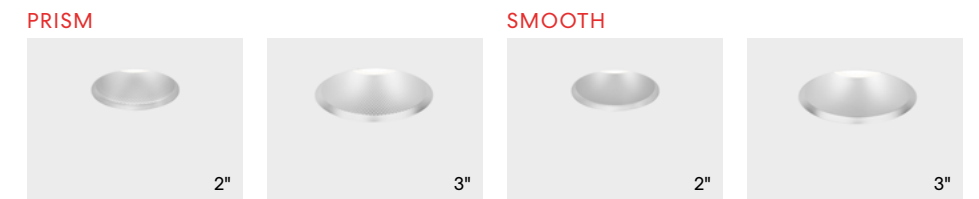

Aera Deep

ROUND