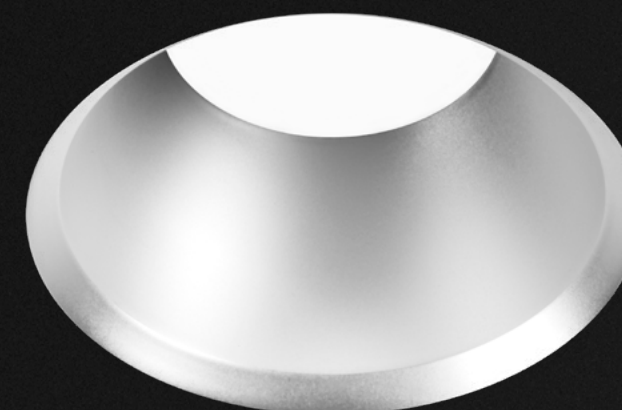

Aera Deep

BEAUTY & PERFORMANCE

Aera Deep

Prism & Smooth

Aera Deep downlights introduce a unique deep baffle feature to the Aera family, available with a prism or smooth texture. This depth allows for an exceptionally low glare quality of light and a visually quiet ceiling.

PRISM

SMOOTH

Diamond Prism Optic™ (DPO™)

Aera Deep Prism downlights make use of the Diamond Prism Optic™ (DPO™), our patent-pending 3-tiered system meticulously crafted to refract and reflect beams with great precision, effectively keeping glare to a minimum while delivering light of exceptional quality and visual comfort.

AERA 3" DEEP PRISM
Matte Black

Aera 3" Deep Prism, Trimless,
Matte Black Finish

Aera Deep Prism fixtures feature a **deep baffle** and a **quiet ceiling** presence.

Aera 2" Deep Prism, Flanged Trim,
Matte Black Finish

Aera 2, 3 Deep

Downlights

Aera Deep comes in square or round models and 2" or 3" apertures. The high-performance family displays a precise coupling of optic and trim and can be installed as IC-rated, non-IC-rated, or Chicago Plenum-rated types.