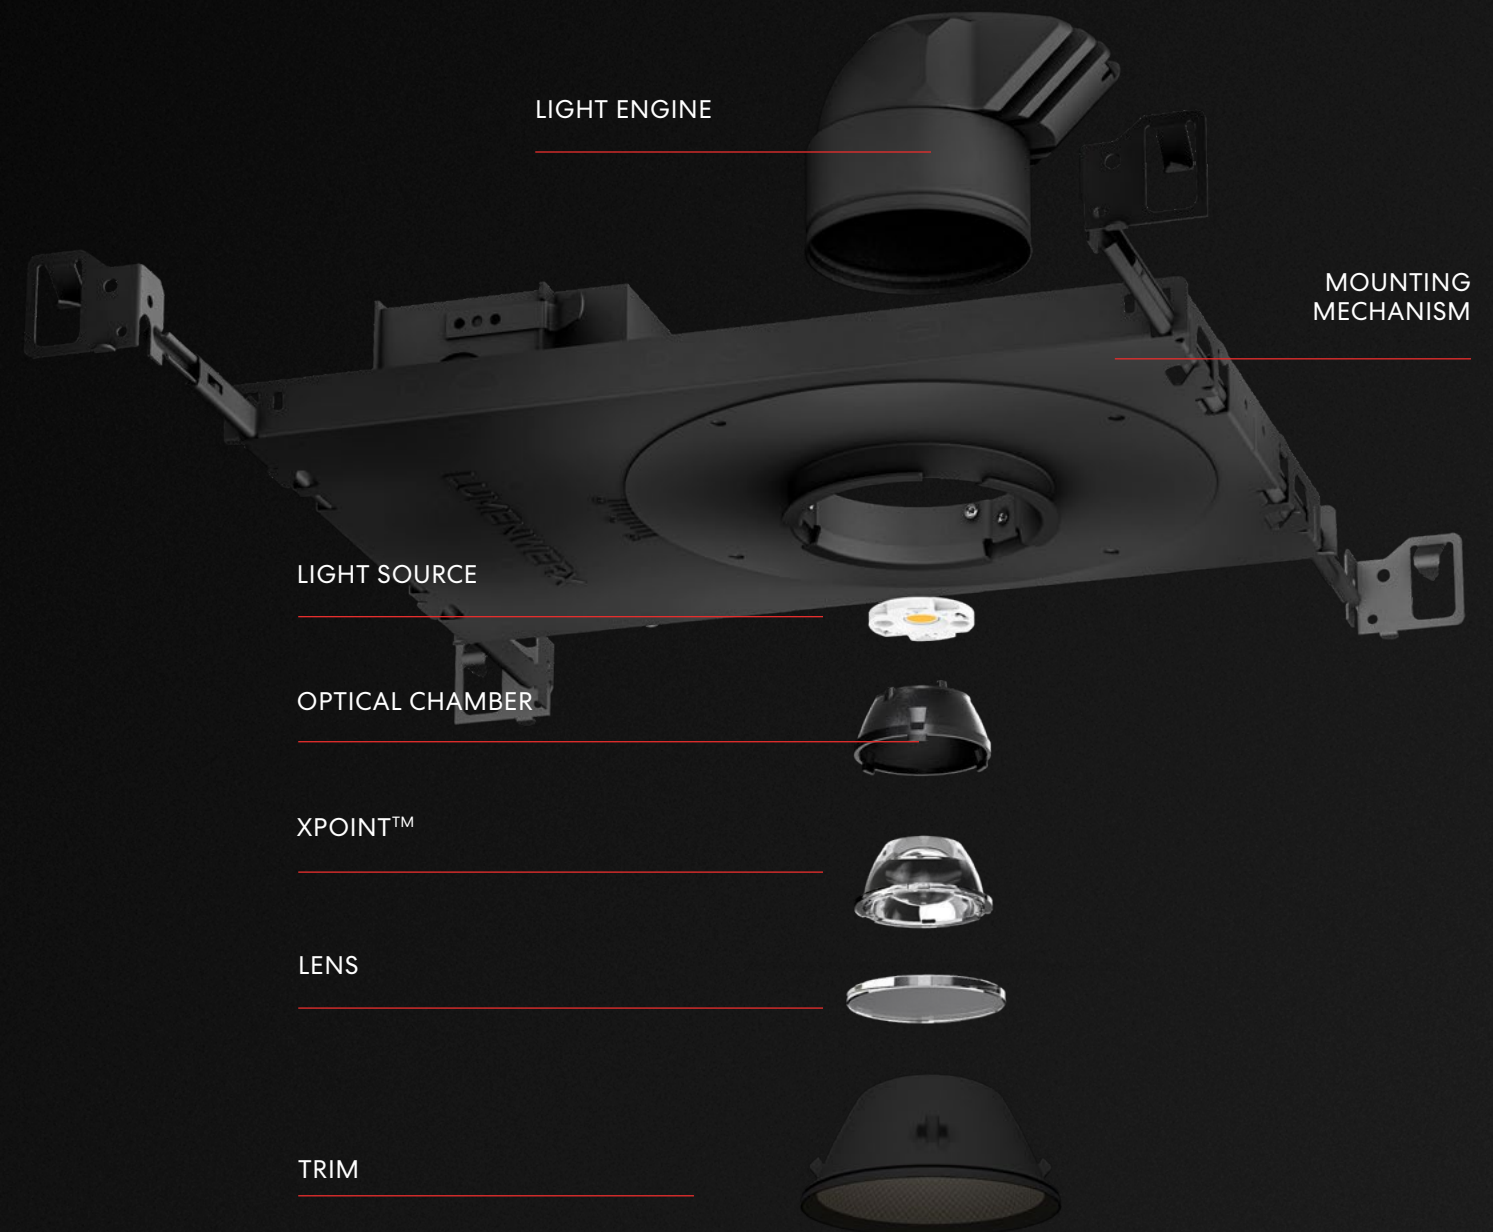

Installation Options

Downlights

PLENUM CLEARANCE

As low as
2⁵/₈"

INSTALLATION OPTIONS:

Open Frame
Insulated Ceiling
Chicago Plenum
Remodel

CEILING TYPES

Drywall
Millwork
Acoustic Tile
& more

Aera Deep downlights are available for New Construction and Remodel to cover typical installation and requirements. For confined areas like the plenum space, Aera Deep is the ideal solution with its low profile available in depths as low as 2 5/8". The family offers four mounting bar options: standard bar hangers, commercial bar hangers, flush mount bars, and hat channel bars, all adjustable for a variety of applications.