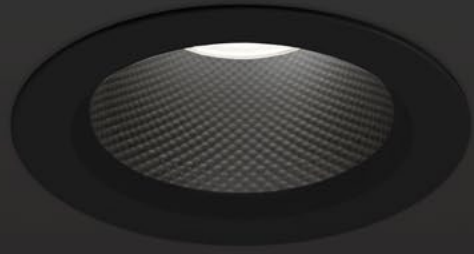

Aera Deep

BEAUTY & PERFORMANCE

Aera Deep

Prism & Smooth

Aera Deep downlights introduce a unique deep baffle feature to the Aera family, available with a prism or smooth texture. This depth allows for an exceptionally low glare quality of light and a visually quiet ceiling.

PRISM

SMOOTH

Diamond Prism Optic™ (DPO™)

Aera Deep Prism downlights make use of the Diamond Prism Optic™ (DPO™), our patent-pending 3-tiered system meticulously crafted to refract and reflect beams with great precision, effectively keeping glare to a minimum while delivering light of exceptional quality and visual comfort.

AERA 3" DEEP PRISM
Matte Black

Aera 3" Deep Prism, Trimless,
Matte Black Finish

Aera Deep Prism fixtures feature a **deep baffle** and a **quiet ceiling** presence.

Aera 2" Deep Prism, Flanged Trim,
Matte Black Finish

Aera 2, 3 Deep

Downlights

Aera Deep comes in square or round models and 2" or 3" apertures. The high-performance family displays a precise coupling of optic and trim and can be installed as IC-rated, non-IC-rated, or Chicago Plenum-rated types.