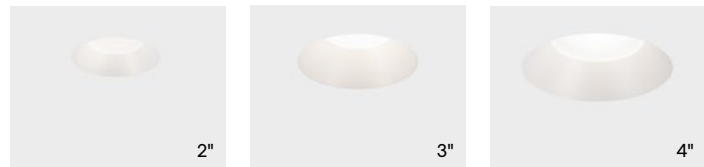

Aera Deep

BEAUTY & PERFORMANCE

Aera Deep

Prism & Smooth

Aera Deep downlights introduce a unique deep baffle feature to the Aera family, available with a prism or smooth texture. This depth allows for an exceptionally low glare quality of light and a visually quiet ceiling.

Aera Shalo

ROUND

SQUARE

Aera

ROUND

SQUARE

Aera Adjustable

ROUND