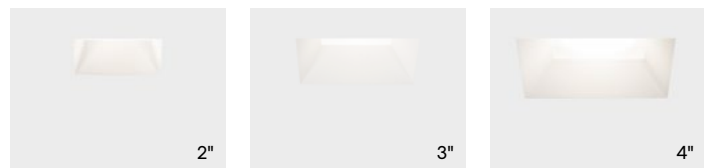

Aera Shalo

ROUND

SQUARE

Aera

ROUND

SQUARE

Aera Adjustable

ROUND