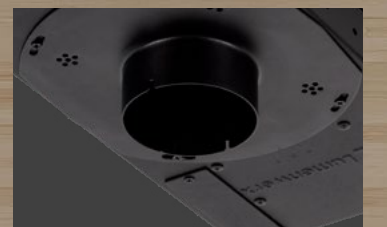

1" Collar

Featured Products:
Aera Shalo 4", Fixed Trimless