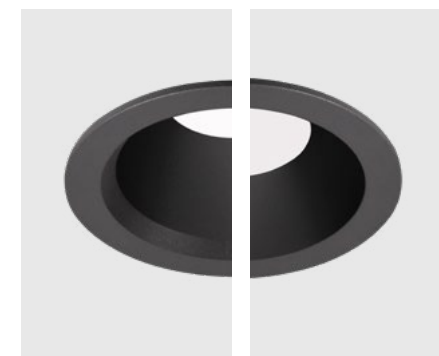

BAFFLE OPTIONS

Deep Baffle (1 1/8") Standard Baffle (7/8")