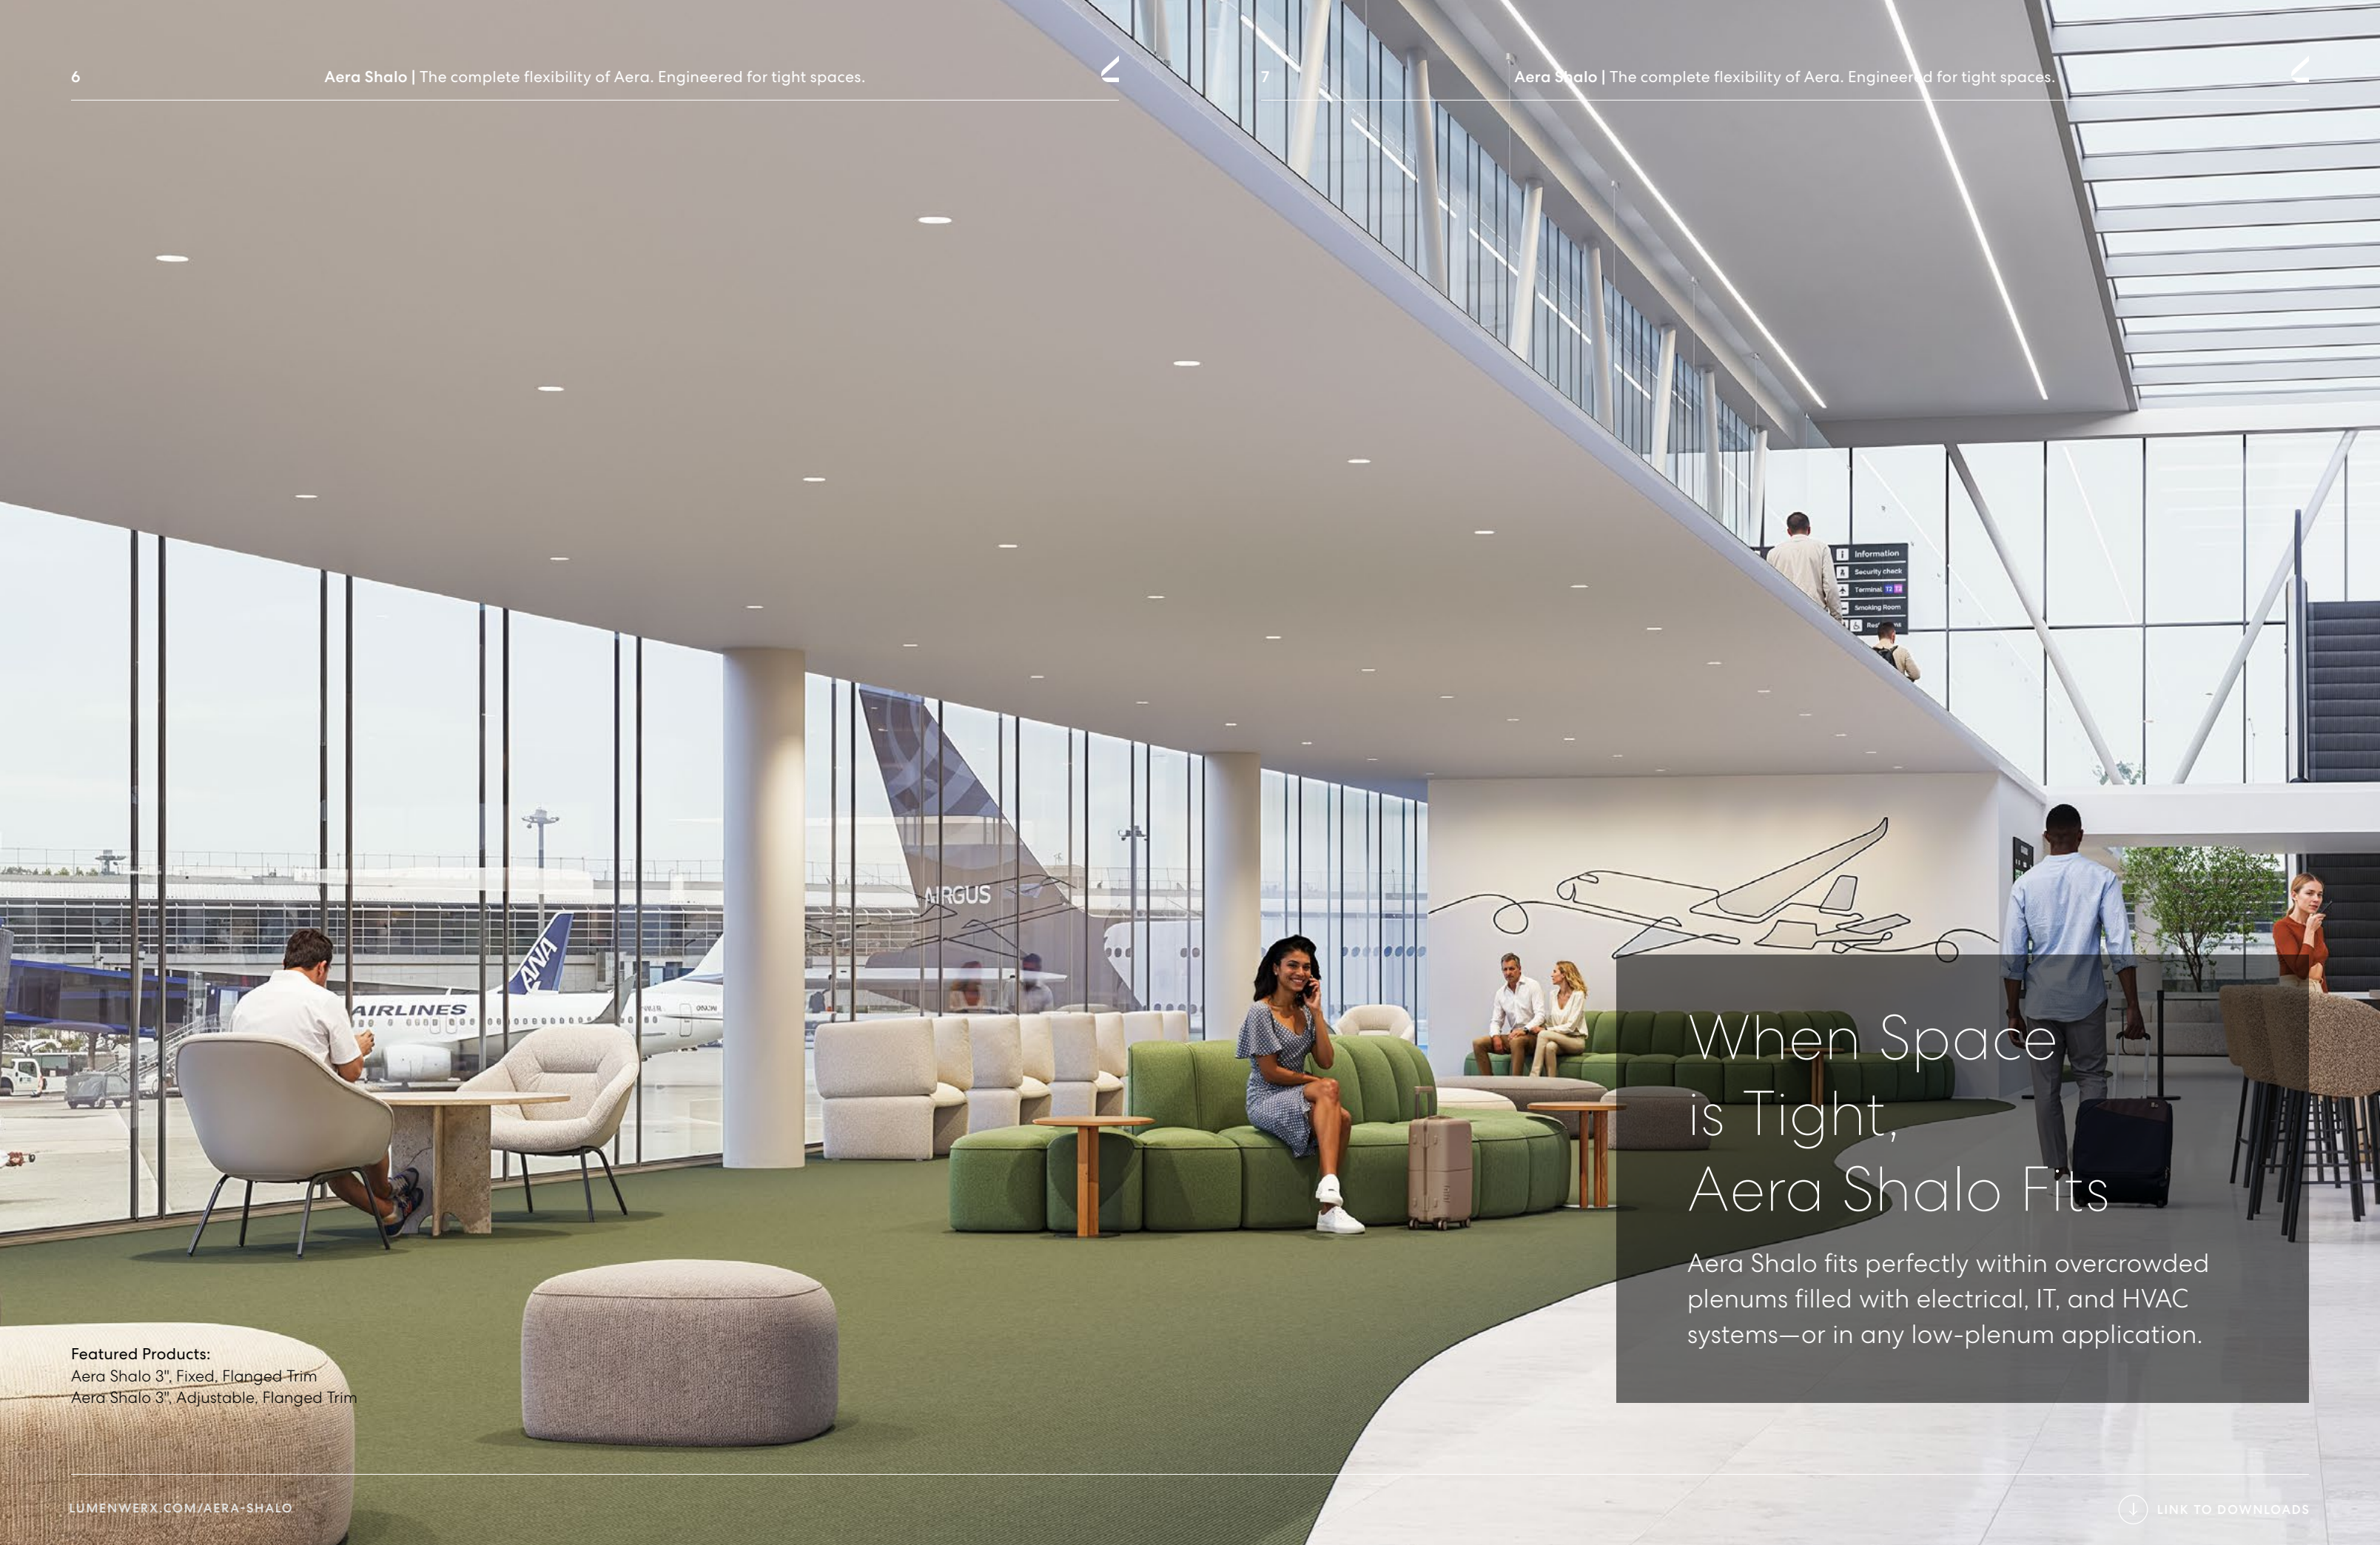

# Aera Shalo

Aera Shalo extends the versatility of the Aera family to shallow ceiling applications, delivering uncompromised performance in a remarkably slim form factor. At only 2" in height, Aera Shalo fixtures preserve the family's hallmark optical precision, quiet-ceiling aesthetic, and below-ceiling serviceability across 2", 3", and 4" apertures.

Field-interchangeable  
Distributions, Optics  
and Trims

When Space  
is Tight,  
Aera Shalo Fits

Aera Shalo fits perfectly within overcrowded plenums filled with electrical, IT, and HVAC systems—or in any low-plenum application.