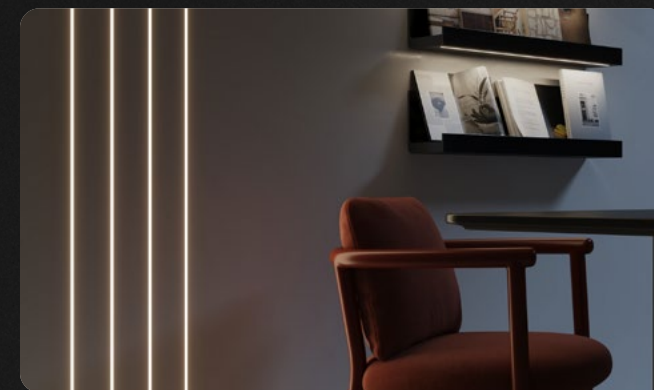

Pivot Track

Pivot is a magnetic track system that accommodates pendant-, recessed-, and surface-mounted fixtures, supporting general, accent, and wall-wash lighting applications. Tool-free installation allows modules to be added or changed easily using a magnetic connection.

Globe Collection

Globe is a fully illuminated sphere, available in 4" to 16" diameters.

Obe Collection

Curved shade design with premium finishes and three optical variations.

Rim Collection

Four distinct profiles offered in geometric shapes and sizes for expressive architectural compositions.

Shell Collection

Crafted for creative flexibility, Shell is available as a round, square, or linear fixture, in a variety of sizes.

Minear Collection

Miniature architectural luminaires in linear and ring-shaped profiles.