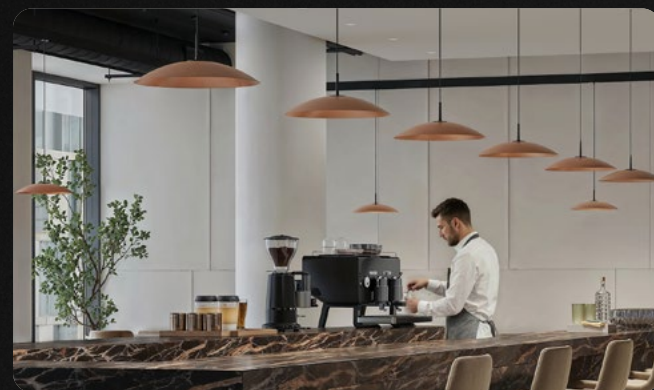

Globe Collection

Globe is a fully illuminated sphere, available in 4" to 16" diameters.

Obe Collection

Curved shade design with premium finishes and three optical variations.

Rim Collection

Four distinct profiles offered in geometric shapes and sizes for expressive architectural compositions.