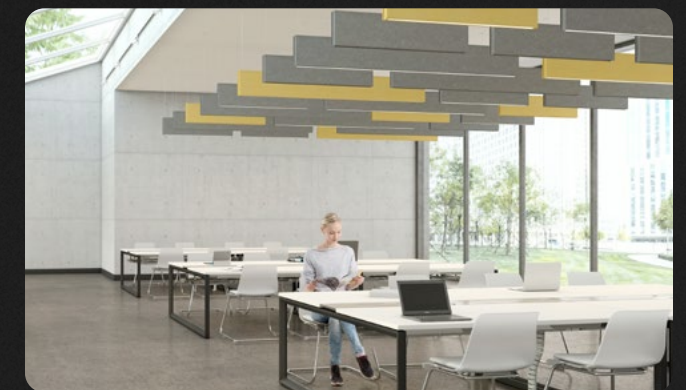

Acoustix Collection

Architectural luminaires combining light and acoustic control.