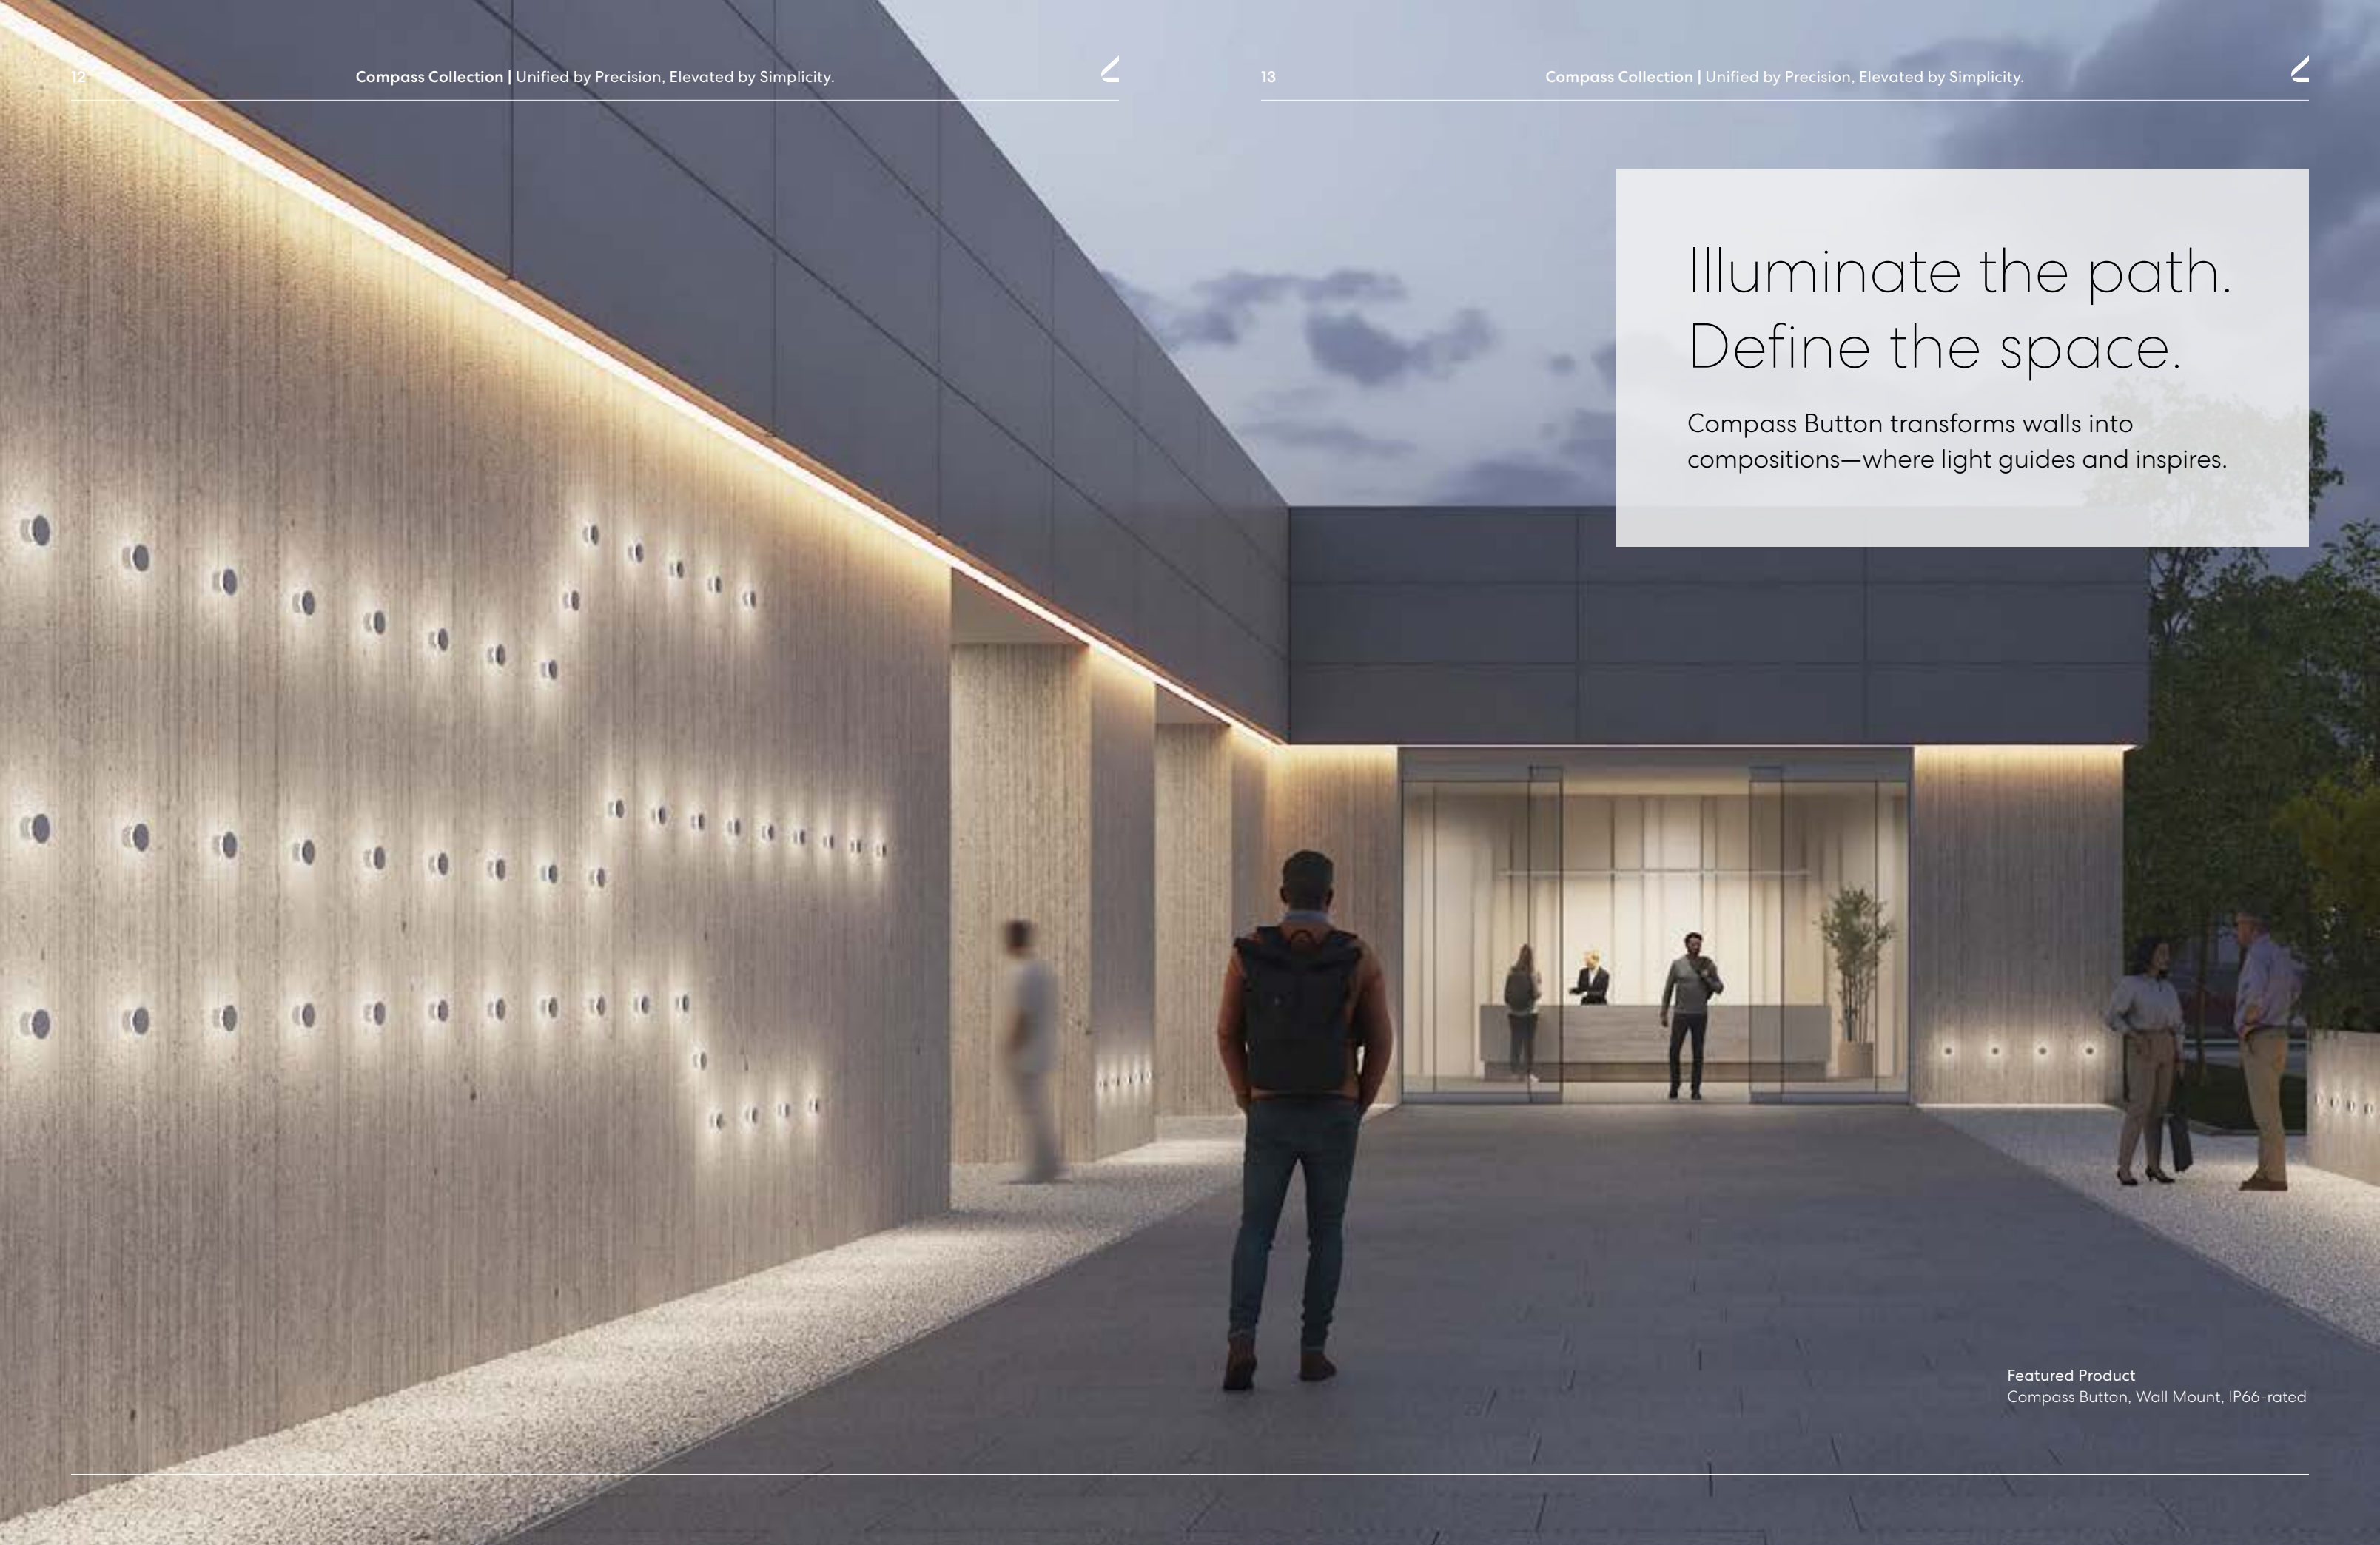

Illuminate the path. Define the space.

Compass Button transforms walls into compositions—where light guides and inspires.

Featured Product
Compass Button, Wall Mount, IP66-rated