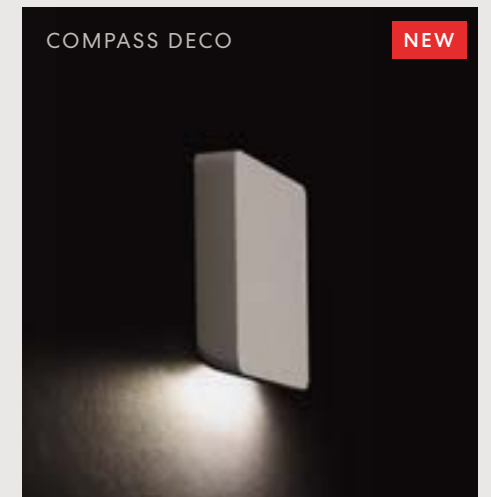

Compass Collection

UNIFIED BY PRECISION,
ELEVATED BY SIMPLICITY.

Declare

2 NEW MODELS

Compass Collection

The Compass Collection brings together a range of 3" fixtures—Button, Oryo, and Bulb for outdoor and general architectural applications, along with Guide and Deco for indoor wayfinding.

Integrated Architectural Luminaires

Featured Product
Compass Guide, Square, Wall Recessed, Direct, Black Finish

COMPASS

Guide NEW

DESIGNED FOR WAYFINDING

Designed for indoor wayfinding, Compass Guide fixtures are set cleanly within architectural surfaces, providing clear, legible guidance across circulation spaces.

A measured rhythm of light guides the path.

Featured Product
Compass Guide, Round, Wall Recessed, Direct, White Finish

COMPASS

Deco NEW

EXPRESSION THROUGH DETAIL

Also designed for indoor wayfinding, Compass Deco features a more decorative faceplate. Available in round and square forms, it supports both new construction and remodel applications and can distribute direct or indirect lighting, delivering low-level illumination with visual comfort.

Featured Product
Compass Button, Wall Mount, Gold Finish

COMPASS

Button

Declare

LOW-PROFILE, MINIMALIST GEOMETRY.

Defined by simplicity and proportion, Compass Button distills the Collection aesthetic to its essence—a compact, surface-mounted luminaire delivering soft, uniform illumination.