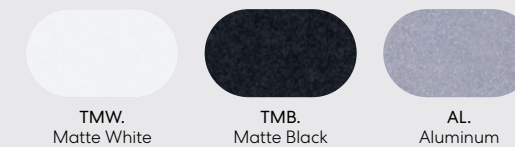

Compass Collection Finishes

Compass fixtures are available in an extensive palette of designer colors and finishes—ranging from timeless neutrals to expressive hues and refined metallics. Whether chosen to blend seamlessly with architecture or to punctuate it with color, each finish enhances Compass's decorative versatility and contributes to the collection's distinctive visual harmony.

STANDARD