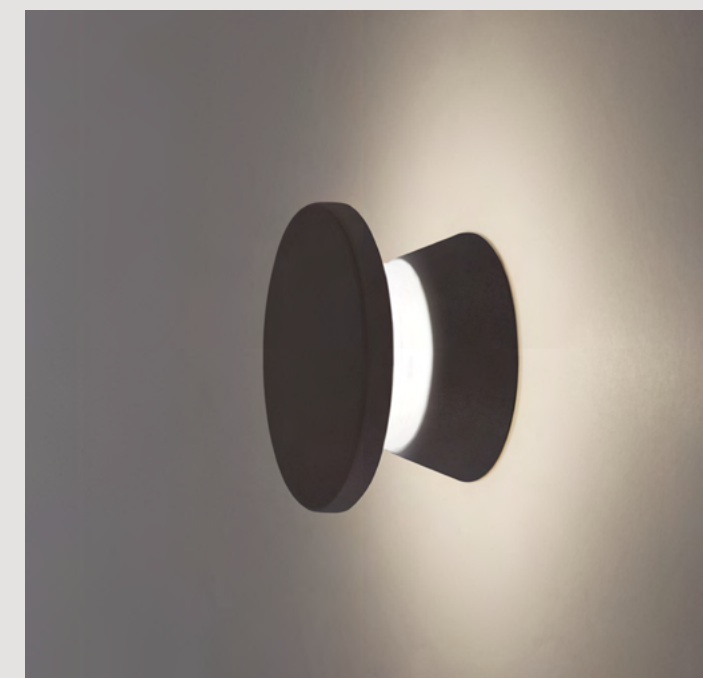

Button

LOW-PROFILE, MINIMALIST GEOMETRY.

Defined by simplicity and proportion, Compass Button distills the Collection aesthetic to its essence—a compact, surface-mounted luminaire delivering soft, uniform illumination.

Its 3" round, low-profile form integrates seamlessly into walls, while IP66-sealed construction ensures lasting performance indoors or out.

Whether used as a single accent or in rhythmic arrays, Button brings clarity, comfort, and quiet sophistication to architectural spaces.

IP66-rated design for interior and exterior use

35+ architectural finishes

ADA compliant