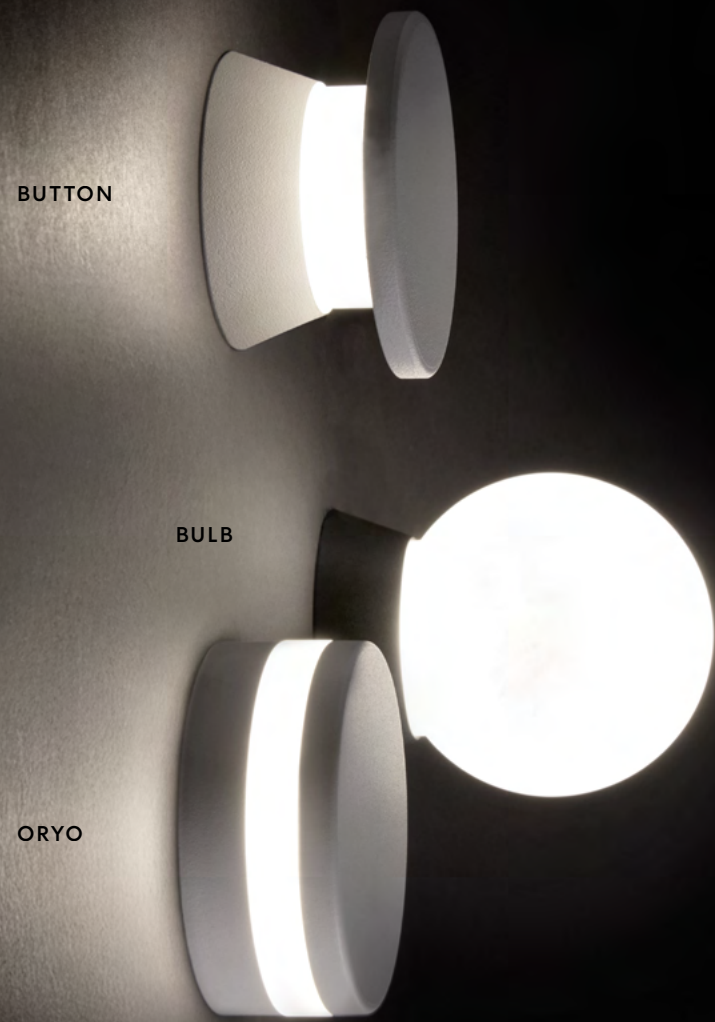

# Compass Collection

Declare

**A cohesive family of 3” diameter, sealed surface luminaires that balance technical precision with visual simplicity.**

Designed for both indoor and outdoor environments, each Compass fixture—from Bulb to Button to Oryo—embodies precision manufacturing, IP66-rated performance, and a refined aesthetic.

Whether used individually or arranged in composition, Compass brings rhythm, orientation, and harmony to architectural spaces.

Featured Product  
Compass Button, Wall Mount, Gold Finish

## LOW-PROFILE, MINIMALIST GEOMETRY.

Defined by simplicity and proportion, Compass Button distills the Collection aesthetic to its essence—a compact, surface-mounted luminaire delivering soft, uniform illumination.

# Bulb

THE GLOW OF SIMPLICITY.  
WALL OR CEILING MOUNT.

With its spherical 3" form, Compass Bulb embodies the timeless archetype of light itself. Designed for both wall and ceiling applications, its three-dimensional geometry and solid frosted acrylic optic deliver balanced illumination and visual comfort from every angle.