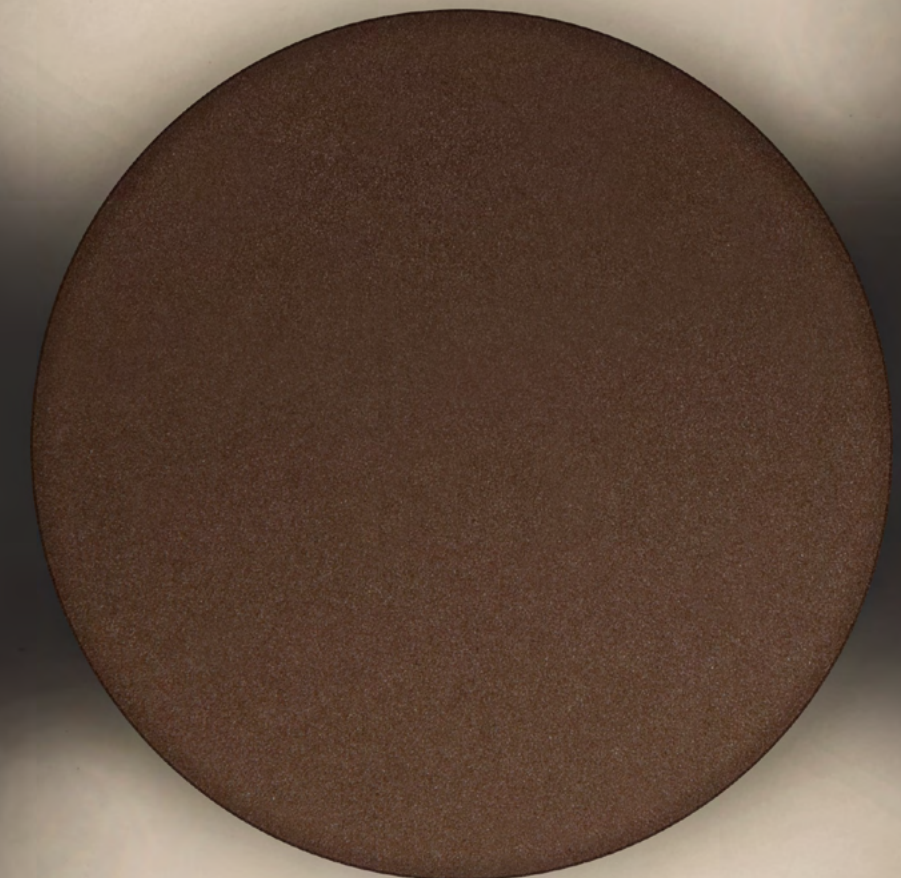

Featured Product
Compass Oryo Focus, Wall Mount, Direct/Indirect, Rust Finish