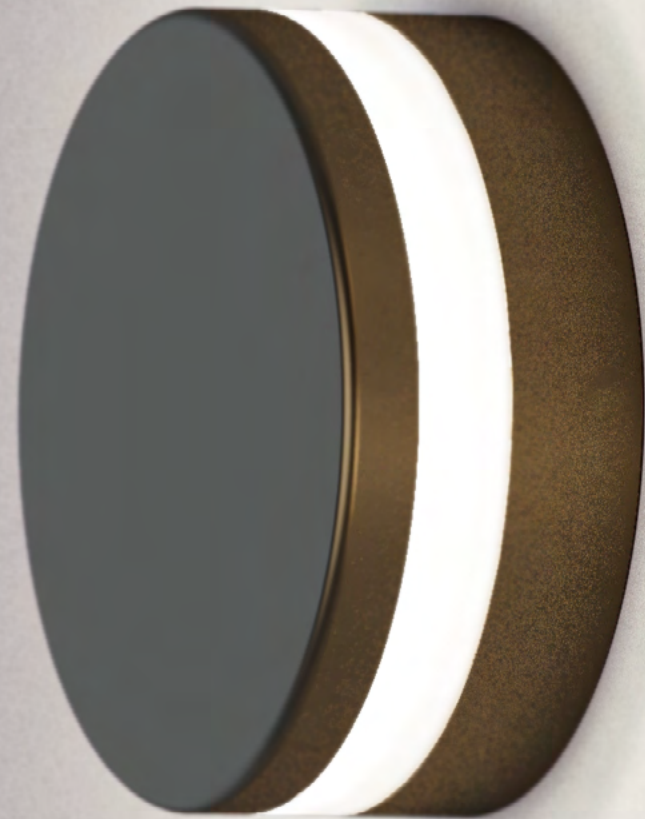

Compass Collection Finishes

Compass fixtures are available in an extensive palette of designer colors and finishes—ranging from timeless neutrals to expressive hues and refined metallics. Whether chosen to blend seamlessly with architecture or to punctuate it with color, each finish enhances Compass's decorative versatility and contributes to the collection's distinctive visual harmony.

STANDARD

CUSTOM

NEUTRALS

DESIGNER

METALLICS

CUSTOM RAL

Custom RAL

Featured Product:
Compass Bulb, Wall Mount, Dark Bronze finish, IP66-rated