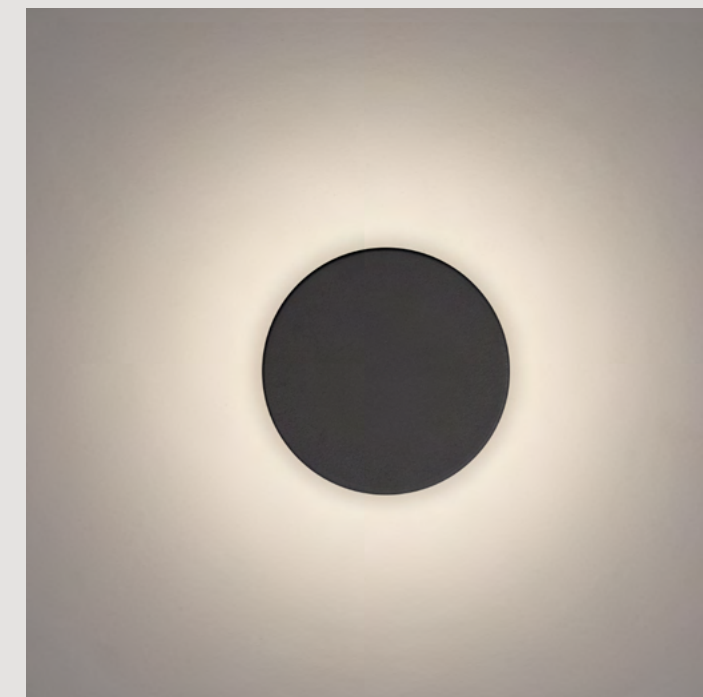

Button

LOW-PROFILE, MINIMALIST GEOMETRY.

Defined by simplicity and proportion, Compass Button distills the Collection aesthetic to its essence—a compact, surface-mounted luminaire delivering soft, uniform illumination.

Its 3" round, low-profile form integrates seamlessly into walls, while IP66-sealed construction ensures lasting performance indoors or out.

Whether used as a single accent or in rhythmic arrays, Button brings clarity, comfort, and quiet sophistication to architectural spaces.

IP66-rated design for interior and exterior use

35+ architectural finishes

ADA compliant