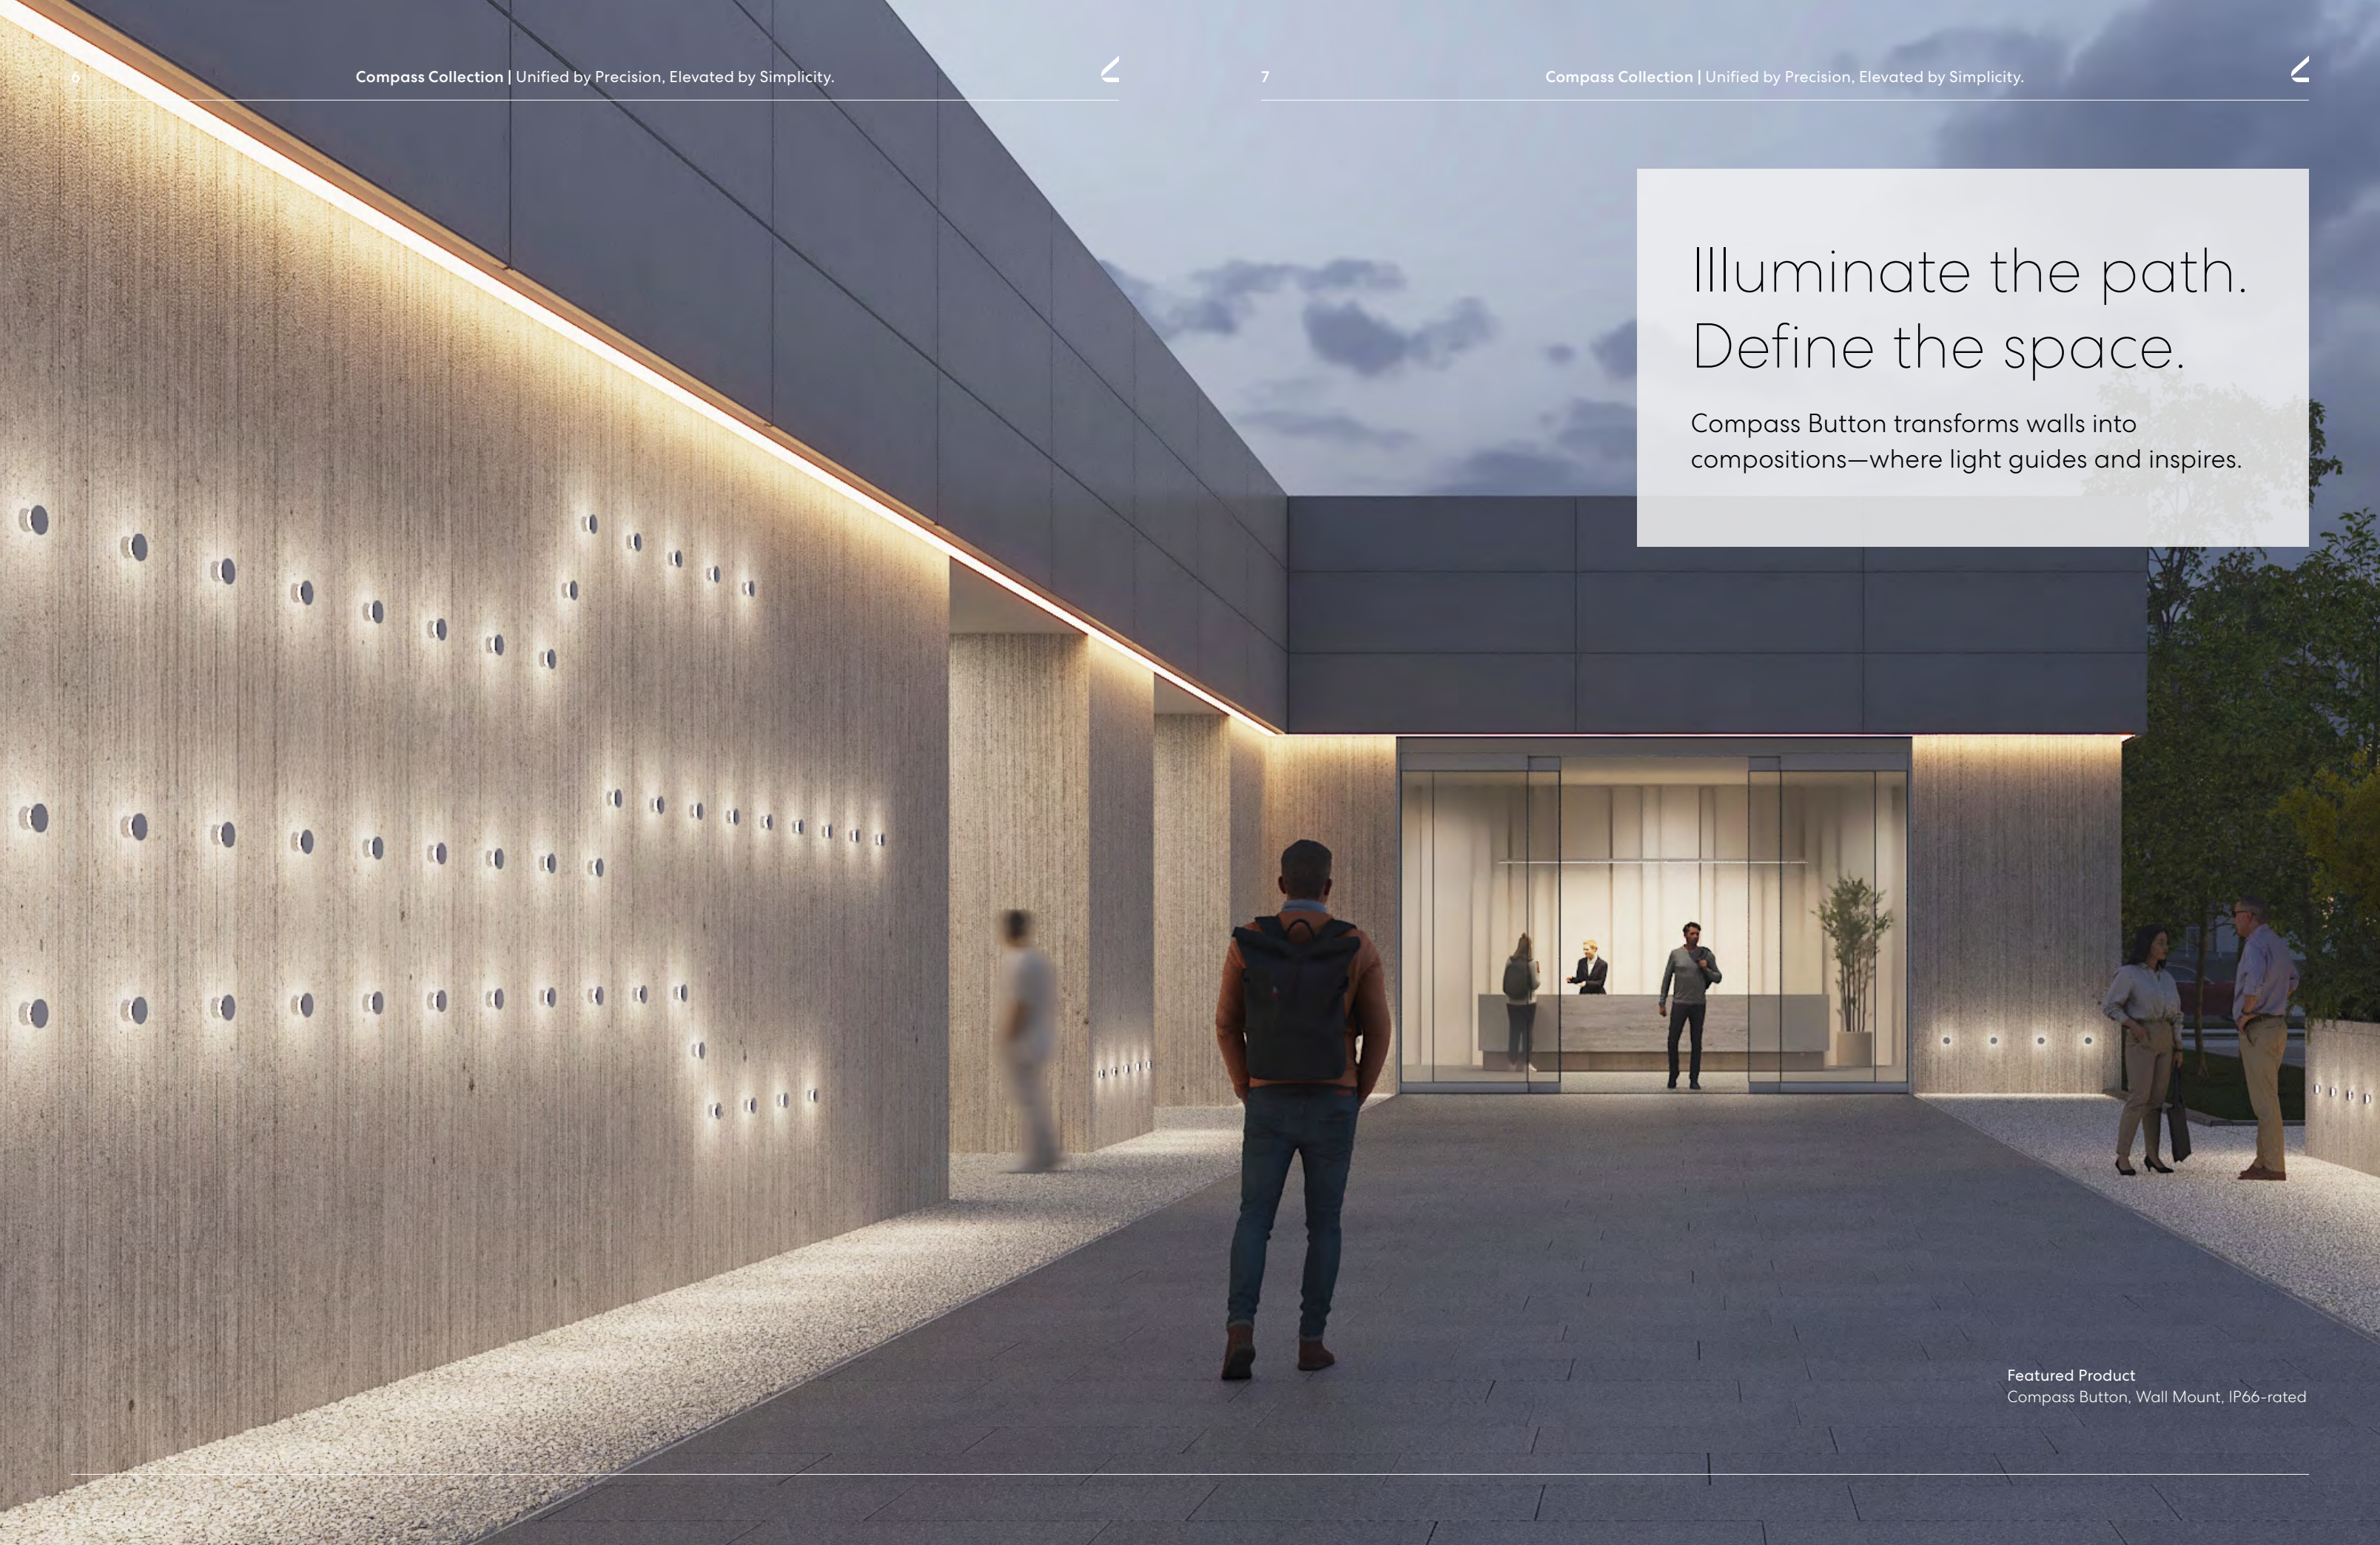

Illuminate the path. Define the space.

Compass Button transforms walls into compositions—where light guides and inspires.

Featured Product
Compass Button, Wall Mount, IP66-rated