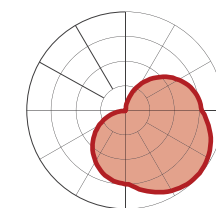

HOUSING

2.5" ADA compliant

Integral Mikrodrive electronics and LED array are easily serviced

UP TO

900 lumens

EFFICACY

137 lm/W