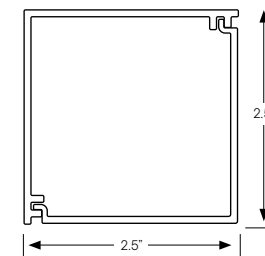

# Cubito

Cubito illuminates its square profile through two adjacent sides, forming a luminous right angle – 2 1/2" on each side. It's a fresh face on a familiar form.

Exercise your creativity:

**Cubito Surface** delineates walls and ceilings with horizontal and vertical mounting

## SIZE