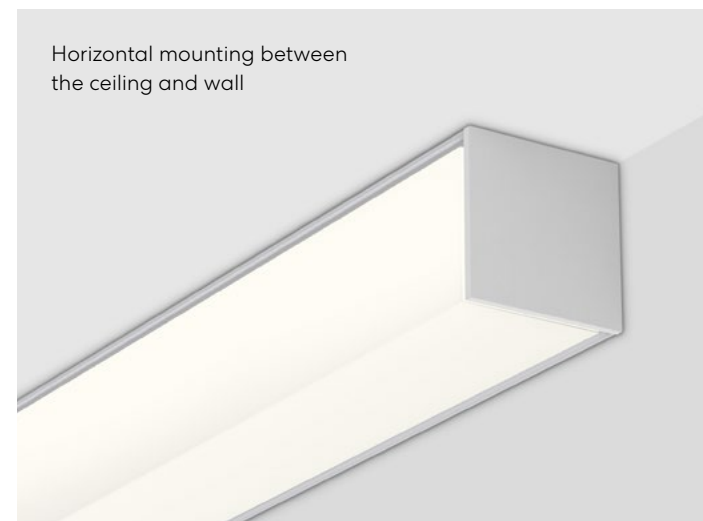

Mountings

CUBITO SURFACE

Cubito Surface installs horizontally at the ceiling-wall intersection or vertically at the corner of two walls, delineating the junction with a narrow line of light. Fully lighted corners enable Cubito Surface to form patterns in either configuration.

With peak intensity near the apex of the luminaire, Cubito also contributes light generously to the space.