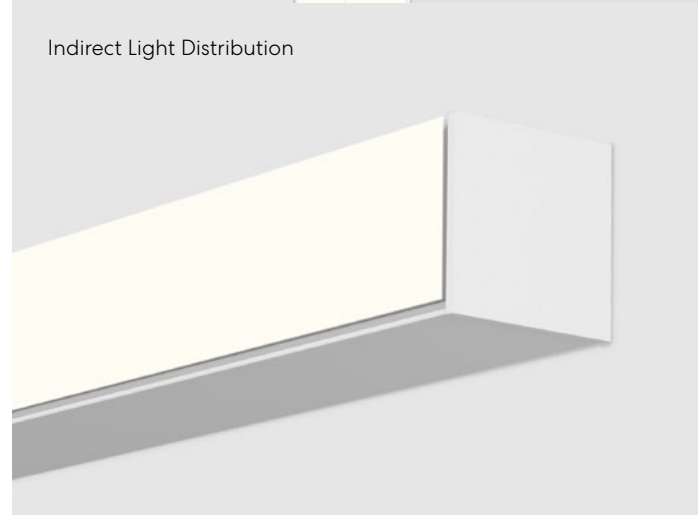

# Cubito

Cubito illuminates its square profile through two adjacent sides, forming a luminous right angle – 2 1/2" on each side. It's a fresh face on a familiar form.

Exercise your creativity:

**Cubito Surface** delineates walls and ceilings with horizontal and vertical mounting

## CUBITO SURFACE

Cubito Surface installs horizontally at the ceiling-wall intersection or vertically at the corner of two walls, delineating the junction with a narrow line of light. Fully lighted corners enable Cubito Surface to form patterns in either configuration.

## CUBITO WALL

Cubito Wall can be installed for either direct or indirect illumination; both distributions also provide a substantial room-side component. Including the mounting cleat, Cubito extends less than 3" from the wall and is ADA compliant.

## CUBITO RECESSED

Cubito Recessed forms its own lit "outside" corner where two vertical surfaces connect. In this configuration, Cubito signals the form of a rectangular column, the edge of a wall or the intersection of circulation spaces.