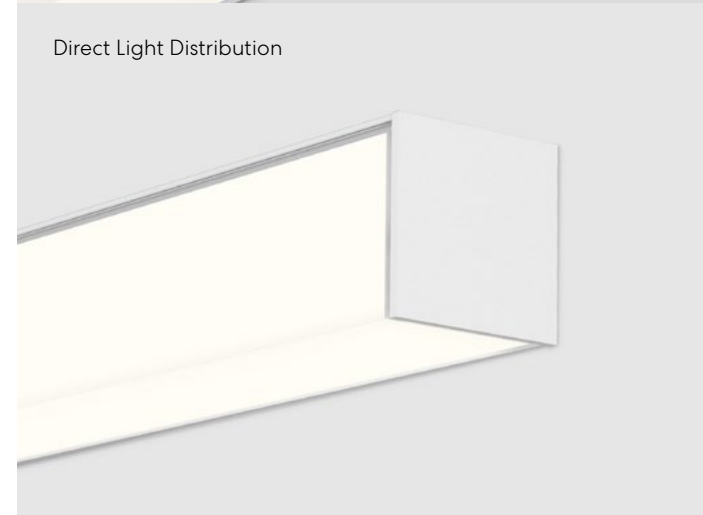

Mountings

CUBITO SURFACE

Cubito Surface installs horizontally at the ceiling-wall intersection or vertically at the corner of two walls, delineating the junction with a narrow line of light. Fully lighted corners enable Cubito Surface to form patterns in either configuration.

With peak intensity near the apex of the luminaire, Cubito also contributes light generously to the space.