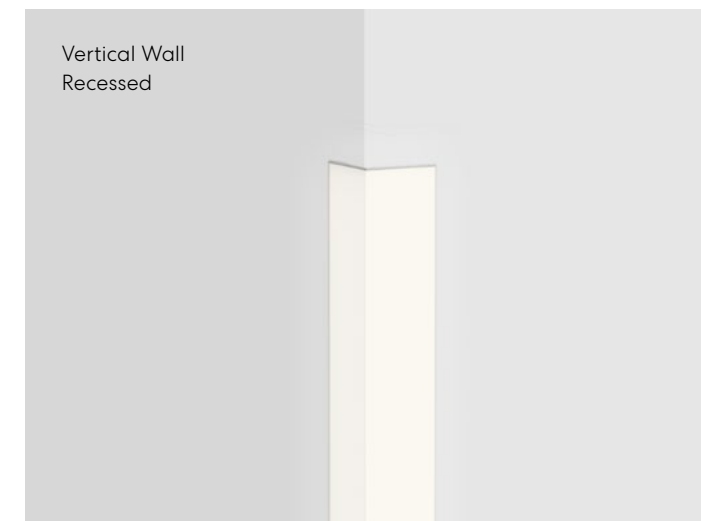

CUBITO RECESSED

Cubito Recessed forms its own lit "outside" corner where two vertical surfaces connect. In this configuration, Cubito signals the form of a rectangular column, the edge of a wall or the intersection of circulation spaces.

Internal mounting brackets secure the luminaire without compromising the structure of the vertical surface. The Mikrodrive and LED array can be serviced without disturbing the mud flange detail.