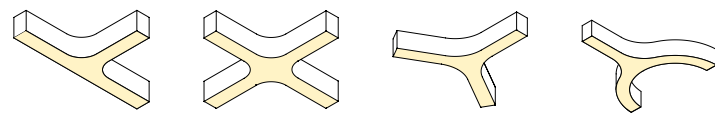

NEW FEATURE 1
Curvia
Intersections

NEW FEATURE 2
RGBW
Option

NEW FEATURE 3
Asymmetric
Opal Optic

Declare

Intersections

Curvia

Curvia Intersections are versatile Y-, T-, and X-shaped connectors designed to create dynamic curved shapes and patterns. They are fully illuminated without lens breaks or seams, enabling the formation of unique geometric designs.

Curvia Intersections provide both aesthetic appeal and functional efficiency, delivering lighting solutions that range from simple curves to intricate loops to expansive layouts.

WIDTHS

2", 3", 4"

MOUNTING OPTIONS

Recessed
Surface
Pendant

Countless
Shapes

Seamless
Curves

INTERSECTION TYPES

Soft T

Soft X

Soft Y

Soft C