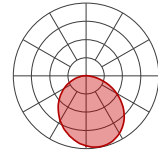

High Output in all Colors

Vibrant and Saturated Colors

Configurable White CCT Channel Option

Customization of 4-channel available

Asymmetric Opal Optic

Curvia

The Asymmetric Opal Optic (AOO) provides targeted illumination while diffusing light evenly, minimizing glare and spill.