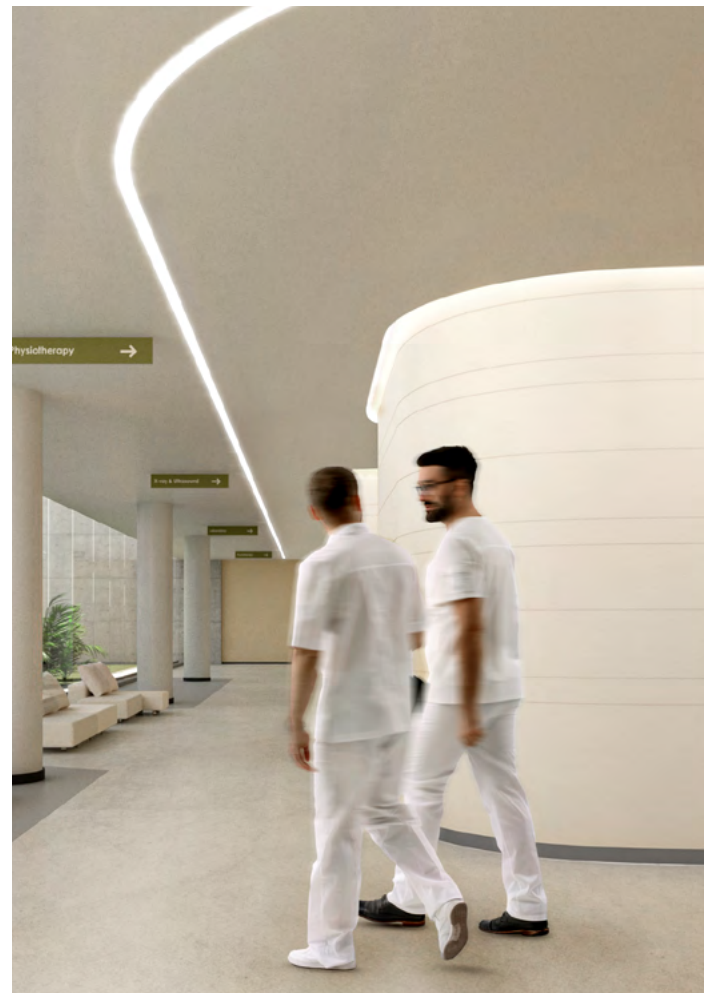

Curvia 3 Seal Perimeter, IP65-Rated, Direct Distribution