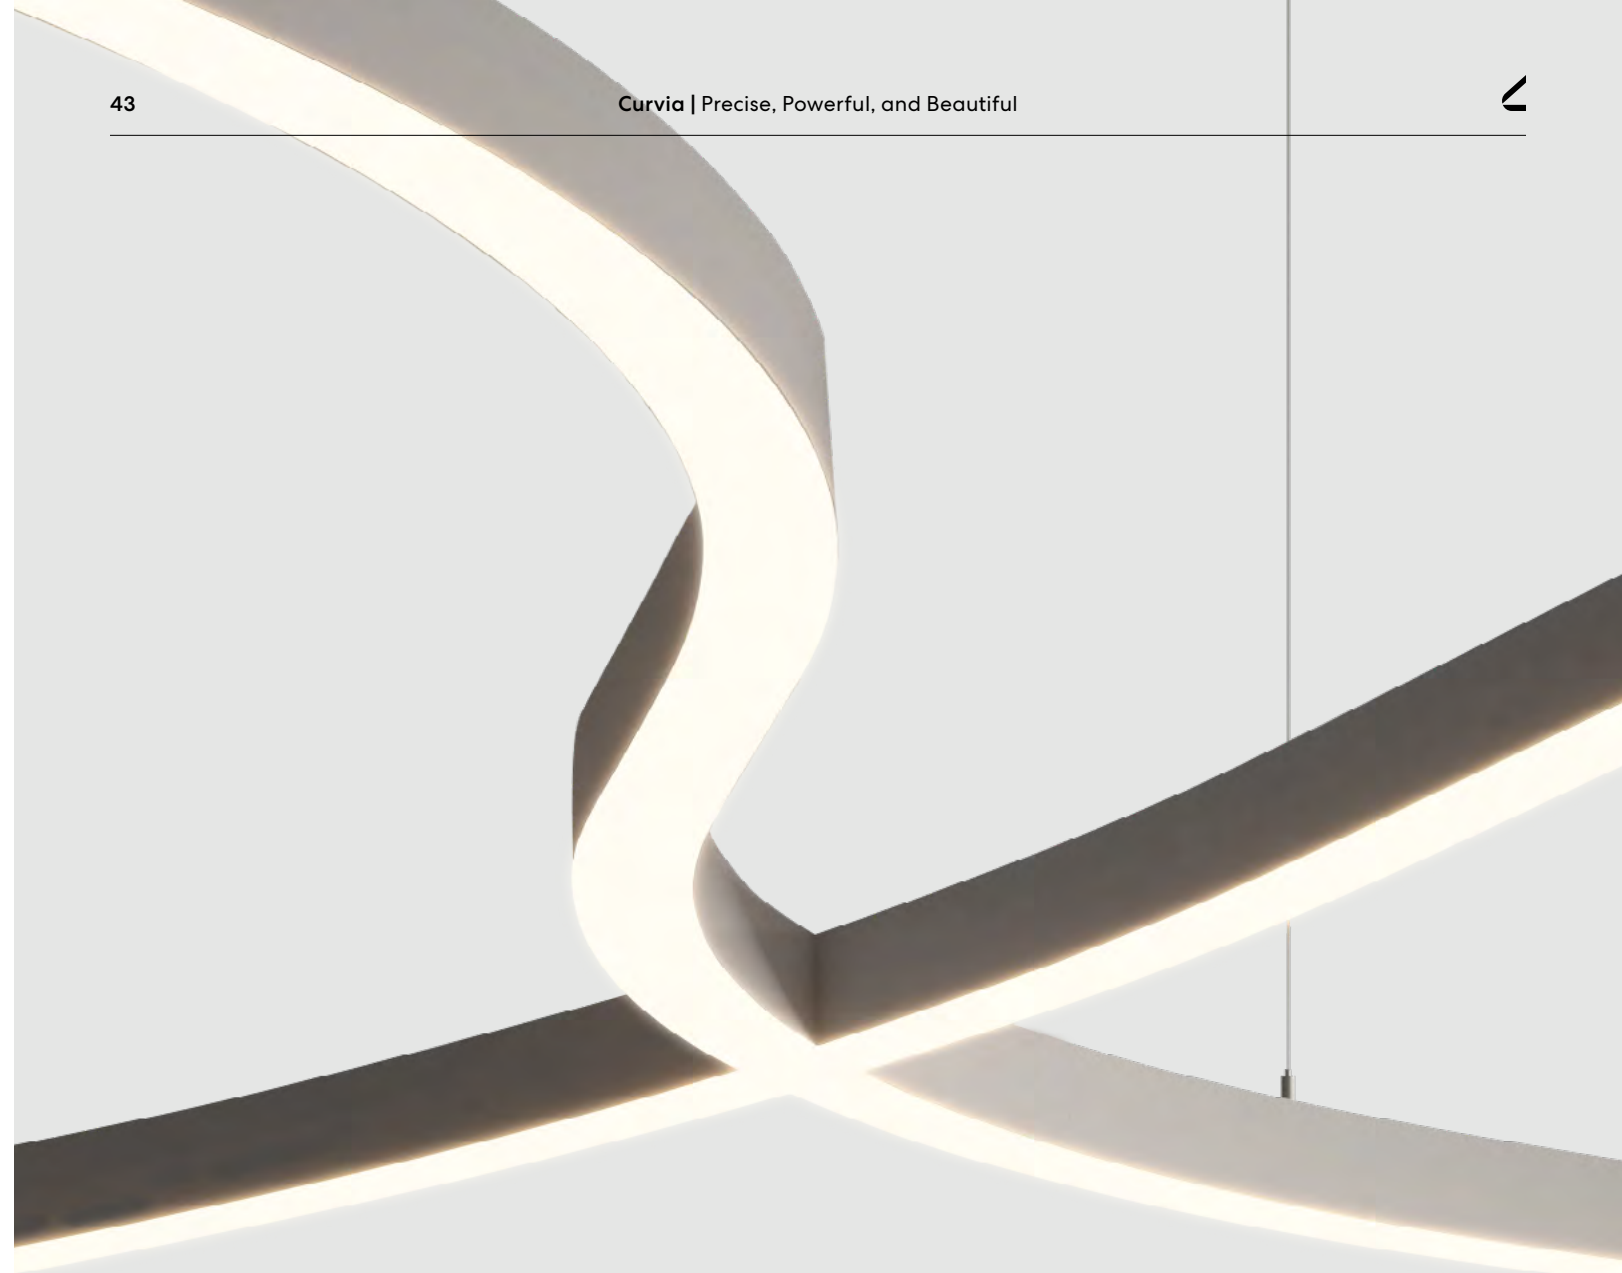

Intersections

Curvia

Curvia Intersections are versatile Y-, T-, and X-shaped connectors designed to create dynamic curved shapes and patterns. They are fully illuminated without lens breaks or seams, enabling the formation of unique geometric designs.

Curvia Intersections provide both aesthetic appeal and functional efficiency, delivering lighting solutions that range from simple curves to intricate loops to expansive layouts.

WIDTHS

2", 3", 4"

MOUNTING OPTIONS

Recessed
Surface
Pendant

Countless
Shapes

Seamless
Curves

INTERSECTION TYPES