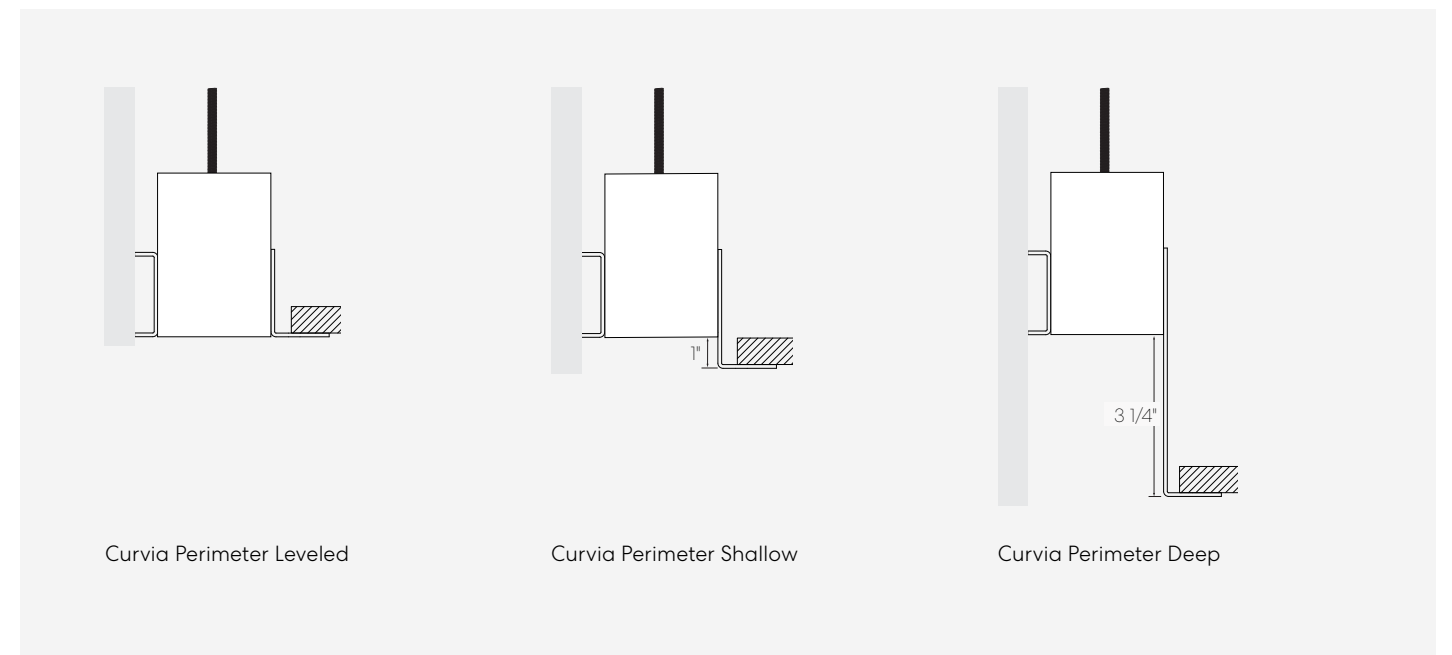

OUTWARD

CAPSULE

INWARD

OUTWARD

Curvia Perimeter

HIGHLIGHT CURVED CONTOURS

Curvia Perimeter is available in four profile sizes—2", 3", 4", and 5"—and delivers smooth wall illumination. It offers three distinct mounting options: level for dramatic lighting, shallow for a softer effect, and deep-recessed for a more subtle look.

Curvia Perimeter offers three distinct mounting positions: Levelled, Shallow (1" recessed) and Deep (3.25" recessed).

HLO

AOO

THREE MOUNTING POSITIONS

Curvia Acoustix

HARMONIZE YOUR ENVIRONMENT

Equipped with acoustic felt, Curvia Acoustix luminaires, available in 2" widths with a minimum radius of 12", masterfully negotiate curves with finesse and maintain elegant proportions while their sound-absorbing properties ensure open spaces remain comfortably free of excessive ambient noise.

WIDTH

2"

HEIGHTS

8"
12"
16"

DISTRIBUTIONS

Direct
Direct/Indirect

CONFIGURATIONS

Standalones
Continuous runs
Shapes
Rings