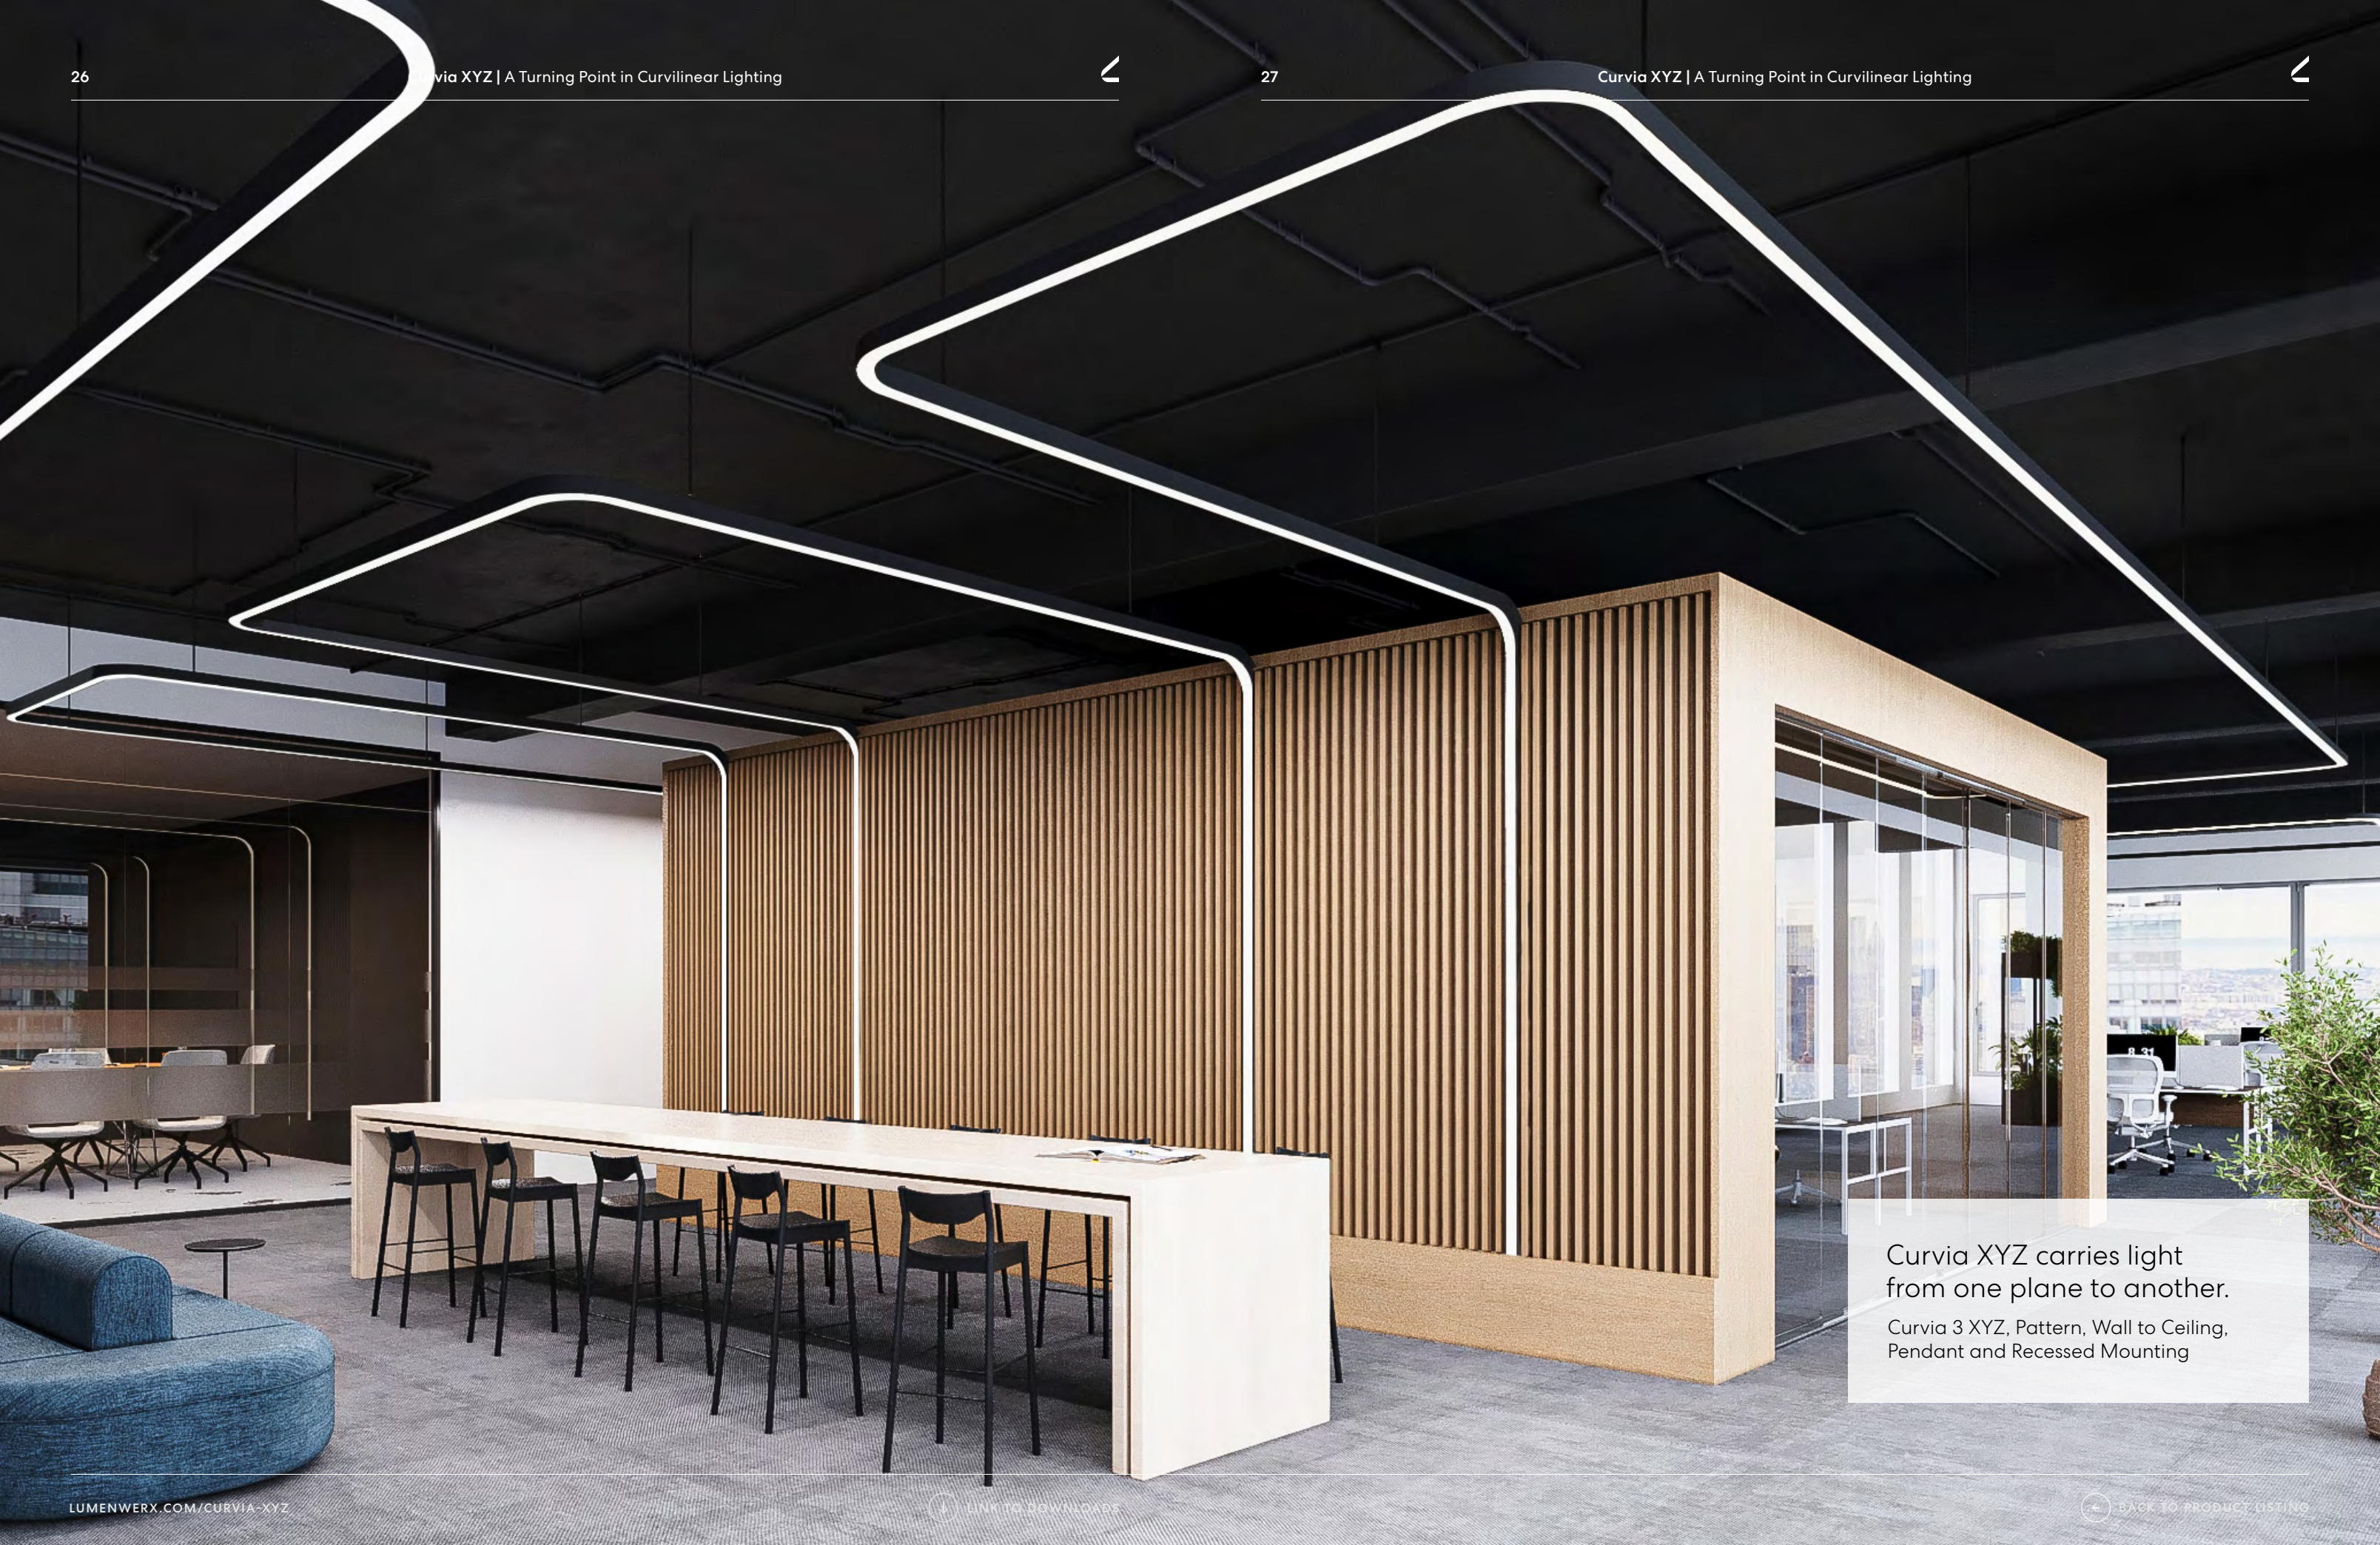

Curvia XYZ carries light from one plane to another.

Curvia 3 XYZ, Pattern, Wall to Ceiling, Pendant and Recessed Mounting

Curvia Horizon

LIGHTING INSIDE AND OUT

Curvia Horizon luminaires feature closed shapes that mount horizontally, directing light either inward toward their centers or outward away from their housing. They provide versatile illumination, enhancing depth and creating engaging effects in any space.

Curvia 3 Horizon, Ring,
Recessed Mounting, Outward Distribution

Curvia Horizon

Curvia Horizon fixtures are available in four standard closed shapes—Ring, Rounded Square, Rounded Rectangle, Capsule—and custom configurations. Curvia Horizon offers either Inward or Outward light distribution integrating with ease into diverse architectural designs.