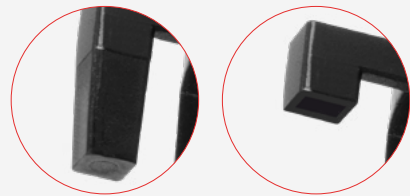

CEILING TYPES

Drywall, Millwork, Acoustic Tile & more

INSTALLATION OPTIONS

Open Frame,
Insulated Ceiling
Remodel
Chicago Plenum
Airtight

ADJUSTABILITY FOR CEILING THICKNESS RANGES FROM 1/8" TO 1-1/2"

Ecana 6" can be adjusted for different ceiling thicknesses by its fast-thread screw design and by removing the end cap on the mounting arm bracket which provides the adjustment for up to 1-1/2" of ceiling thickness.