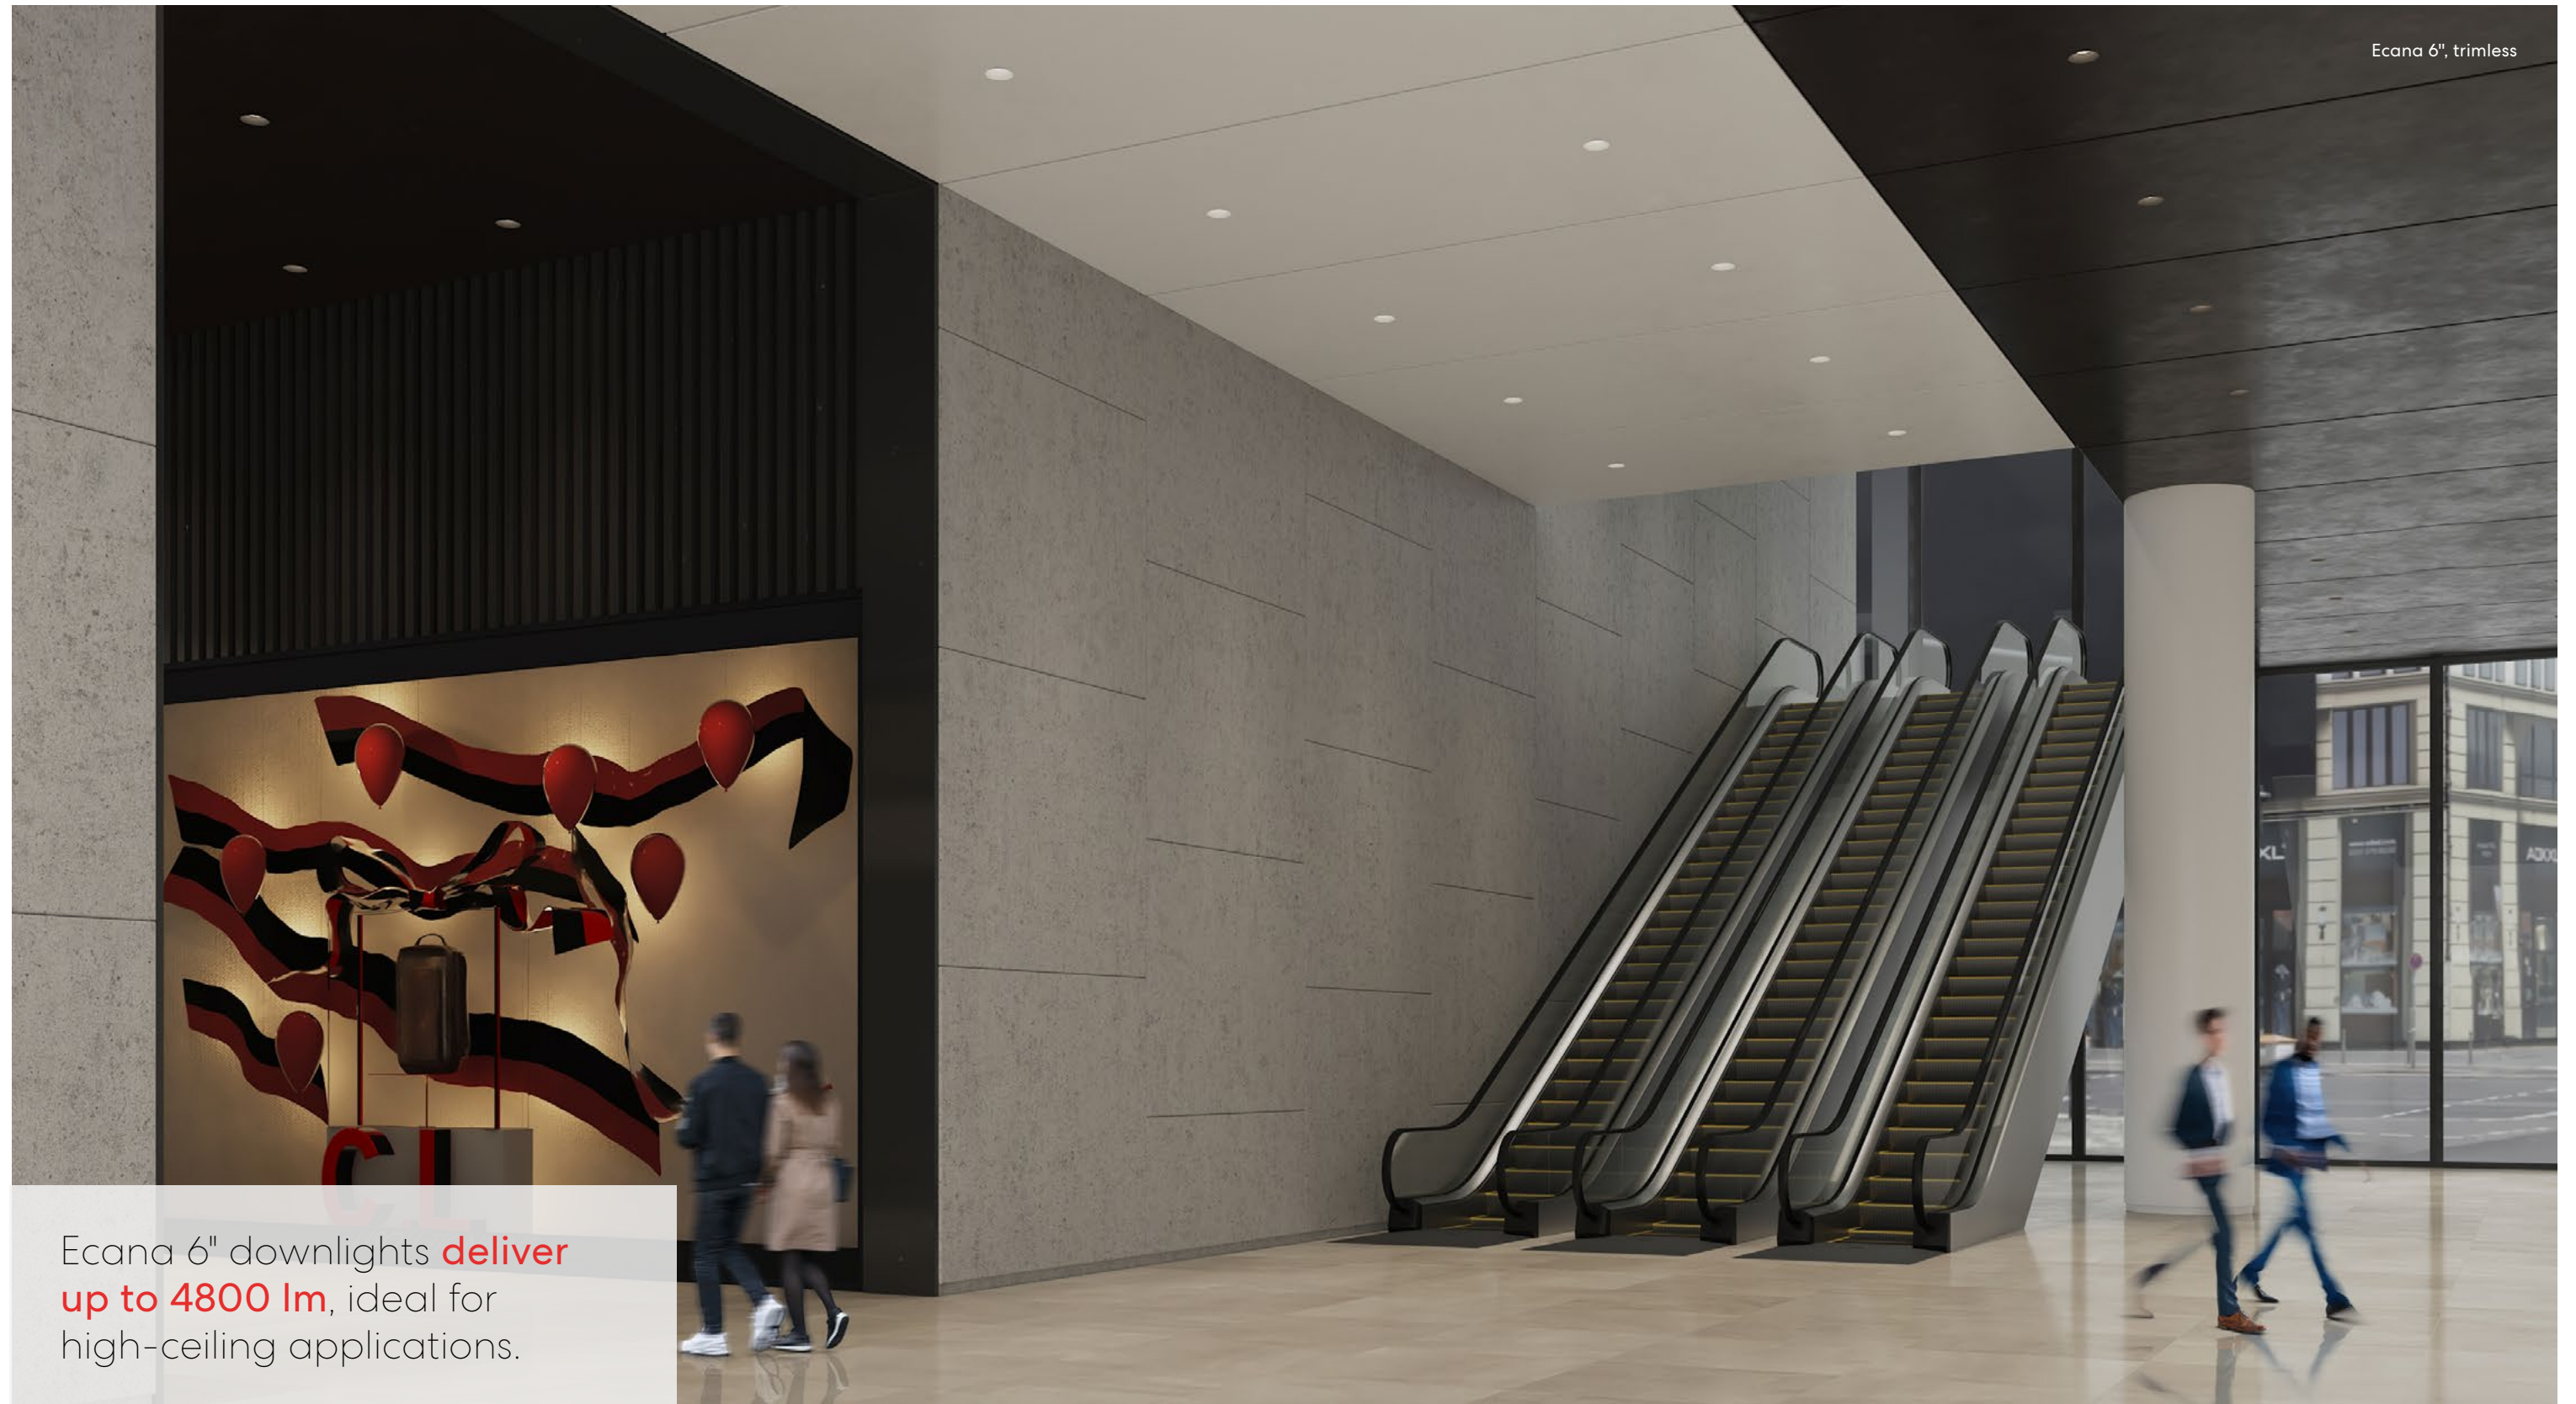

- Hex Louver
- Spread Lens
- Clear Lens
- Frosted diffused lens
- Soft diffused lens, Solite

TRIMS

Trimless

Flanged

DIM TO WARM: SOLA

TUNABLE WHITE: DUO

Ecana 6", trimless

Ecana 6" downlights **deliver up to 4800 lm**, ideal for high-ceiling applications.

Adjustability for Ecana 3", 4"

The 3" and 4" models have an integrated manual sliding mechanism for tilt and rotation adjustments.

UP TO
355°
ROTATION

UP TO
35°
TILT

Adjustability for Ecana 6"

The 6" fixtures feature a fast-thread design enabling quick tilting. The tilt angle can be locked in place with a screwdriver, and the fixture can be rotated by hand to the desired degree with practical angle indicators as a guide.