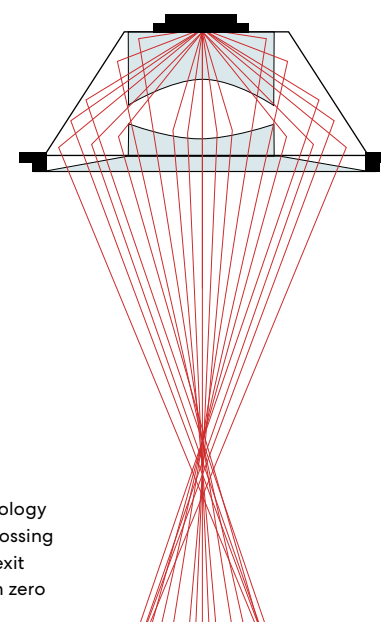

SIZES

3", 4", 6"

Fixed, Adjustable,
Wall Wash

SHAPES

Round, Square

MAX LUMEN OUTPUT

4800 lm

OPTICAL SYSTEM

XPoint™

LOW UGR

<10

ECANA 3"

ECANA 4"

ECANA 6"

Ecana 3" wall wash, trimless
Ecana 3", trimless

Ecana's XPoint™ optical system creates a visually comfortable play of light and features.

Ecana 6", square, flanged

Ecana features XPoint™ Refraction Technology

XPOINT™ REFRACTION

Our XPoint™ Refraction Technology is a powerful optical system, creating clean, quality beams of light without spill. Its micro-optical paths direct the light emitted from the COB (Chip On Board) to intersect and disperse perfectly in a specific direction for each beam angle. The resulting illumination is precise, soft and visually comfortable.

XPoint™ technology enables crisscrossing light paths to exit the fixture with zero light spill.

UP TO

113 lm/W

Field interchangeable optics

Low UGR

UP TO

95 CRI

L90 at 150,000 hours