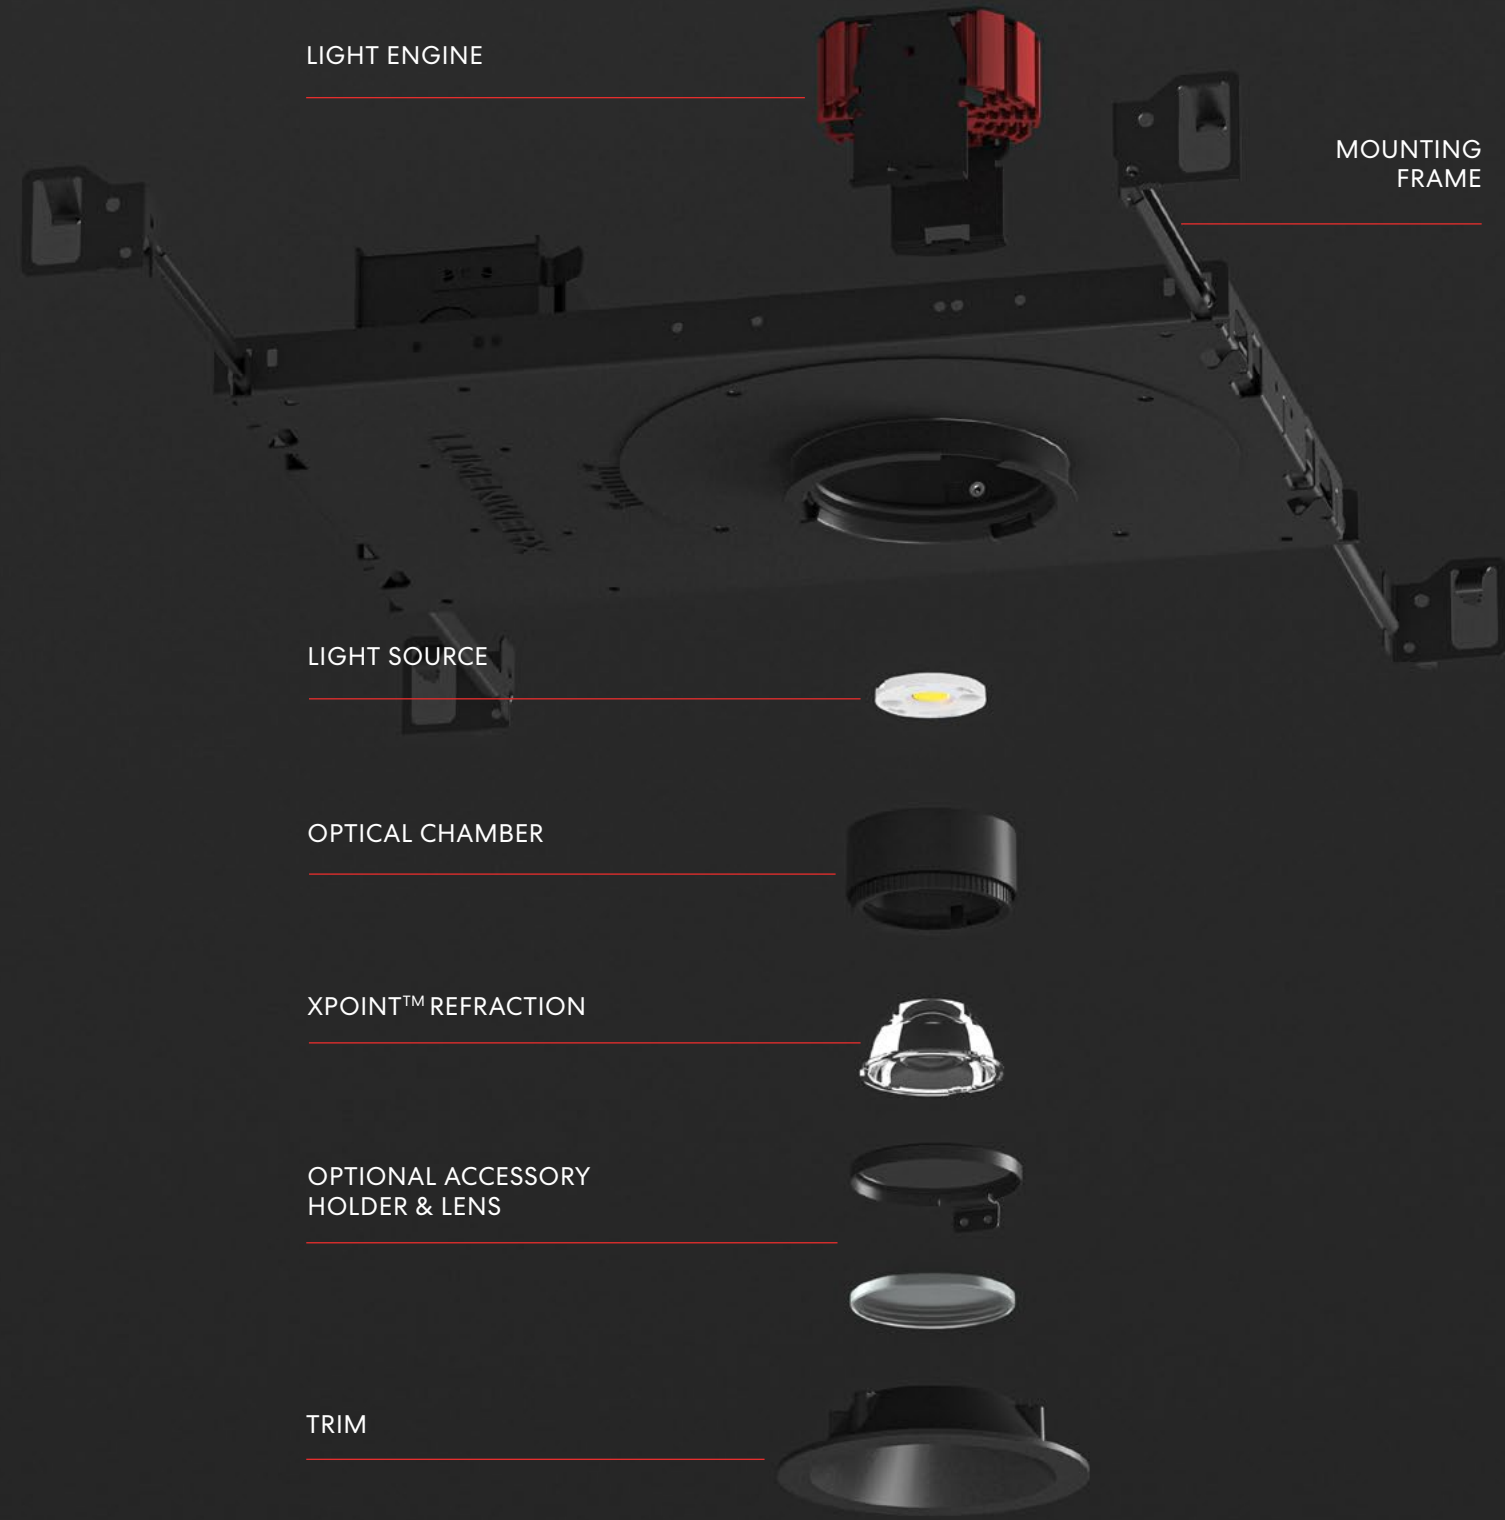

Adjustability for Ecana 3", 4"

The 3" and 4" models have an integrated manual sliding mechanism for tilt and rotation adjustments.

UP TO
355°
ROTATION

UP TO
35°
TILT

Adjustability for Ecana 6"

The 6" fixtures feature a fast-thread design enabling quick tilting. The tilt angle can be locked in place with a screwdriver, and the fixture can be rotated by hand to the desired degree with practical angle indicators as a guide.

UP TO
355°
ROTATION

UP TO
35°
TILT

LOCK
IN
PLACE

Ecana Wall Wash

Ecana wall wash is offered in 3", 4" and 6" apertures. The collection offers excellent performance in wall wash applications with a 3.42:1 uniformity ratio to create beautiful, smooth lighting effects without hot spots or shadows.

PLENUM CLEARANCE AS LOW AS

4"

RATINGS & CERTIFICATIONS

Declare

Ecana downlights are available for New Construction and Remodel to cover typical installation requirements. The collection offers four mounting bar options: standard bar hangers, commercial bar hangers, flush mount bars, and hat channel bars, all adjustable for a variety of applications.

CEILING TYPES

Drywall, Millwork, Acoustic Tile & more

INSTALLATION OPTIONS

Open Frame,
Insulated Ceiling
Remodel
Chicago Plenum
Airtight

ADJUSTABILITY FOR CEILING THICKNESS RANGES FROM 1/8" TO 1-1/2"

Ecana 6" can be adjusted for different ceiling thicknesses by its fast-thread screw design and by removing the end cap on the mounting arm bracket which provides the adjustment for up to 1-1/2" of ceiling thickness.