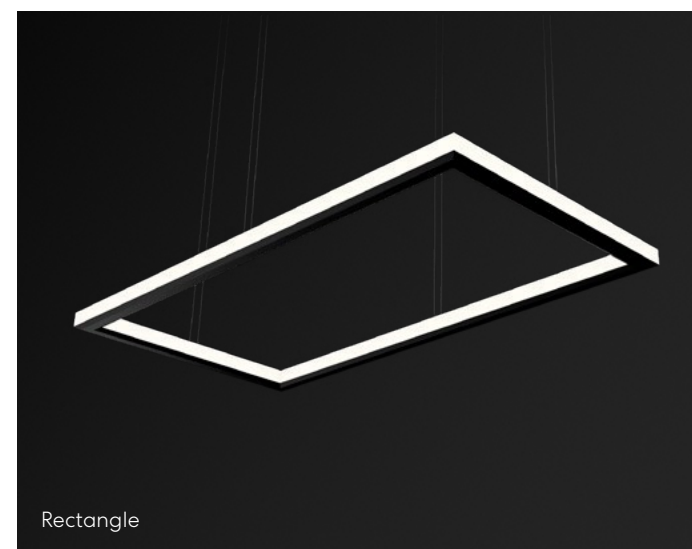

Lumenwerx 

Elia

VOLUMETRIC LIGHT

Presenting Elia

Volumetric Light

Light speaks volumes through Elia, a collection of decorative luminaires with LED arrays illuminating both inward and outward from housings offered in round, square, rectangular, oval, and multiple configurations, in sizes ranging from 2' to 8' in diameter.

Elia's simultaneous inward and outward distributions create distinct volumetric light—perfect for making a statement, reinforcing a design language, establishing a focal point, or adding character to a space.

With Elia, both the luminaire and the light it casts become key elements of an interior design.

4
Shapes + Multiples

UP TO
8' Diameter

Elegant Integrated
Power-over-aircraft
Cable Option

Static White, Duo,
Sola and Quadro

Volumetric
Light

Featuring Elia in Rectangle shapes accompanied by Aera 3 inch round recessed and Pivot track with Dot modules.

Elia Square lights the way to designing an efficient open floor plan.

Elia Square,
White