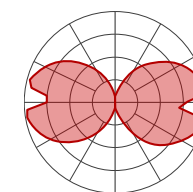

Elia's simultaneous inward and outward distributions create distinct volumetric light—perfect for making a statement, reinforcing a design language, establishing a focal point, or adding character to a space.

Volumetric
Light

Featuring Elia in Rectangle shapes accompanied by Aera 3 inch round recessed and Pivot track with Dot modules.

Elia Square lights the way to designing an efficient open floor plan.

Elia Square,
White

Elia

Optics & Performance

Elia offers a decorative flair to architectural spaces all the while enhancing them with an abundance of illumination. The lighting family provides volumetric light that distributes widely, creating rich luminous spaces without the shadowing sometimes caused by certain direct/indirect luminaires and inward-facing lenses. Elia offers up to 93 lm/W, yet maintains an impressive CRI of 90+.

DISTRIBUTION

Volumetric inward and outward

4
Shapes + Multiples

UP TO
93 lm/w

UP TO
90+ CRI

Static White, Duo,
Sola and Quadro

Not only a Luminaire,
but also a **work of art.**

Featuring Elia in round in single mounted and multiples with Via 2 recessed on the right side.