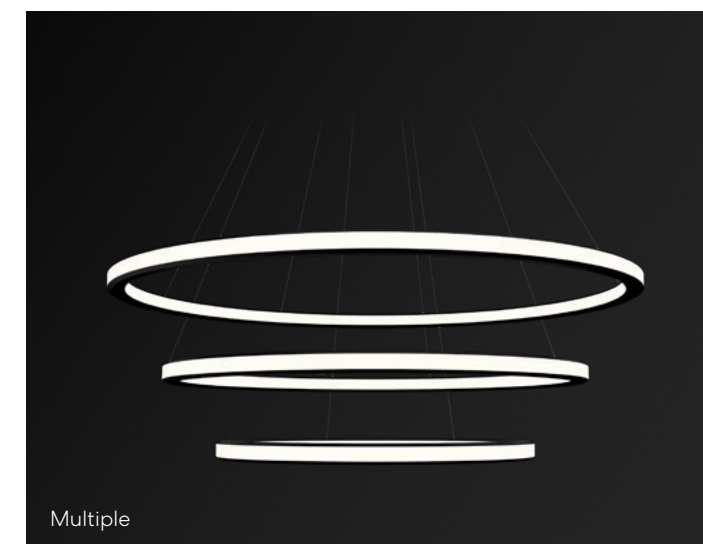

Elia's simultaneous inward and outward distributions create distinct volumetric light—perfect for making a statement, reinforcing a design language, establishing a focal point, or adding character to a space.

With Elia, both the luminaire and the light it casts become key elements of an interior design.

4
Shapes + Multiples

UP TO
8' Diameter

Elegant Integrated
Power-over-aircraft
Cable Option

Static White, Duo,
Sola and Quadro

Volumetric
Light

Featuring Elia in Rectangle shapes accompanied by Aera 3 inch round recessed and Pivot track with Dot modules.

Elia Square lights the way to designing an efficient open floor plan.

Elia Square,
White

DISTRIBUTION

Volumetric inward and outward

4
Shapes + Multiples

UP TO
93 lm/w

UP TO
90+ CRI

Static White, Duo,
Sola and Quadro

Not only a Luminaire,
but also a **work of art.**

Featuring Elia in round in single mounted and multiples with Via 2 recessed on the right side.