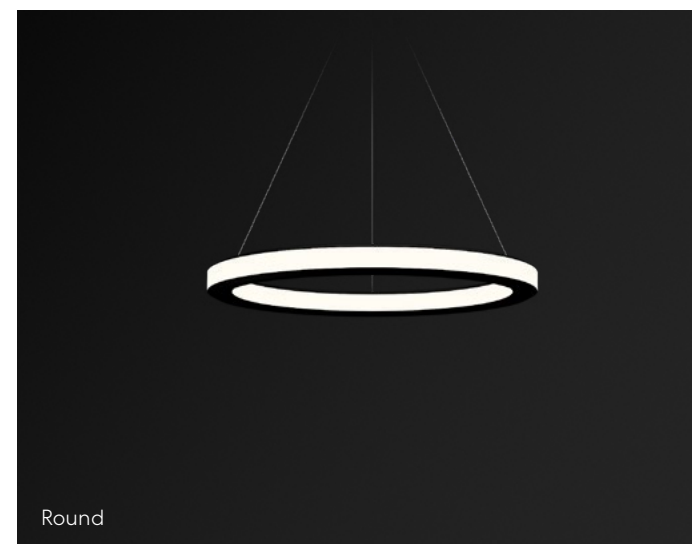

Lumenwerx 

Elia

VOLUMETRIC LIGHT

Presenting Elia

Volumetric Light

Light speaks volumes through Elia, a collection of decorative luminaires with LED arrays illuminating both inward and outward from housings offered in round, square, rectangular, oval, and multiple configurations, in sizes ranging from 2' to 8' in diameter.

Elia's simultaneous inward and outward distributions create distinct volumetric light—perfect for making a statement, reinforcing a design language, establishing a focal point, or adding character to a space.

With Elia, both the luminaire and the light it casts become key elements of an interior design.

4
Shapes + Multiples

UP TO
8' Diameter

Elegant Integrated
Power-over-aircraft
Cable Option

Static White, Duo,
Sola and Quadro

Volumetric
Light

Featuring Elia in Rectangle shapes accompanied by Aera 3 inch round recessed and Pivot track with Dot modules.

Elia Square lights the way to designing an efficient open floor plan.

Elia Square,
White