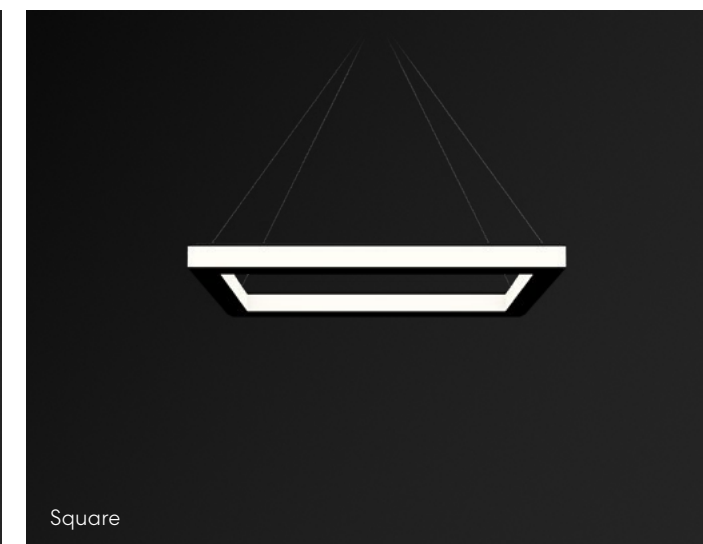

Elia's simultaneous inward and outward distributions create distinct volumetric light—perfect for making a statement, reinforcing a design language, establishing a focal point, or adding character to a space.

With Elia, both the luminaire and the light it casts become key elements of an interior design.

4
Shapes + Multiples

UP TO
8' Diameter

Elegant Integrated
Power-over-aircraft
Cable Option

Static White, Duo,
Sola and Quadro

Volumetric
Light

Featuring Elia in Rectangle shapes accompanied by Aera 3 inch round recessed and Pivot track with Dot modules.

Elia Square lights the way to designing an efficient open floor plan.

Elia Square,
White

DISTRIBUTION

Volumetric inward and outward

4
Shapes + Multiples

UP TO
93 lm/w

UP TO
90+ CRI

Static White, Duo,
Sola and Quadro

Not only a Luminaire,
but also a **work of art.**

Featuring Elia in round in single mounted and multiples with Via 2 recessed on the right side.