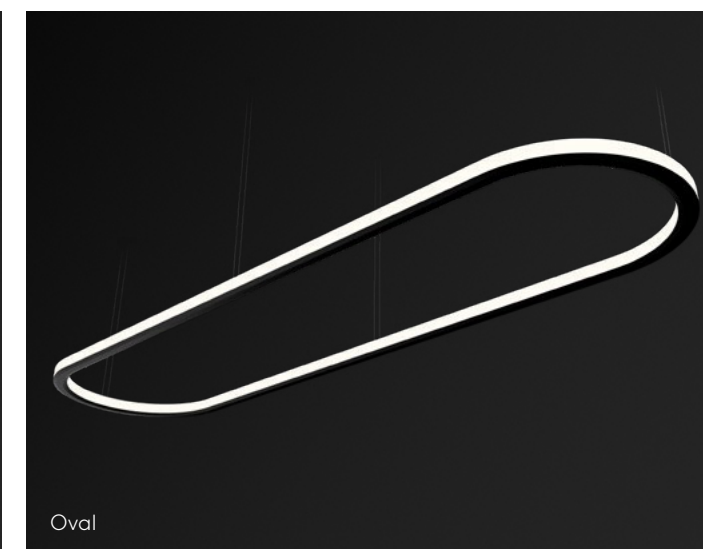

Elia's simultaneous inward and outward distributions create distinct volumetric light—perfect for making a statement, reinforcing a design language, establishing a focal point, or adding character to a space.

With Elia, both the luminaire and the light it casts become key elements of an interior design.

4
Shapes + Multiples

UP TO
8' Diameter

Elegant Integrated
Power-over-aircraft
Cable Option

Static White, Duo,
Sola and Quadro

Volumetric
Light

Featuring Elia in Rectangle shapes accompanied by Aera 3 inch round recessed and Pivot track with Dot modules.

Elia Square lights the way to designing an efficient open floor plan.

Elia Square,
White

DISTRIBUTION

Volumetric inward and outward

4
Shapes + Multiples

UP TO
93 lm/w

UP TO
90+ CRI

Static White, Duo,
Sola and Quadro

Not only a Luminaire,
but also a **work of art.**

Featuring Elia in round in single mounted and multiples with Via 2 recessed on the right side.