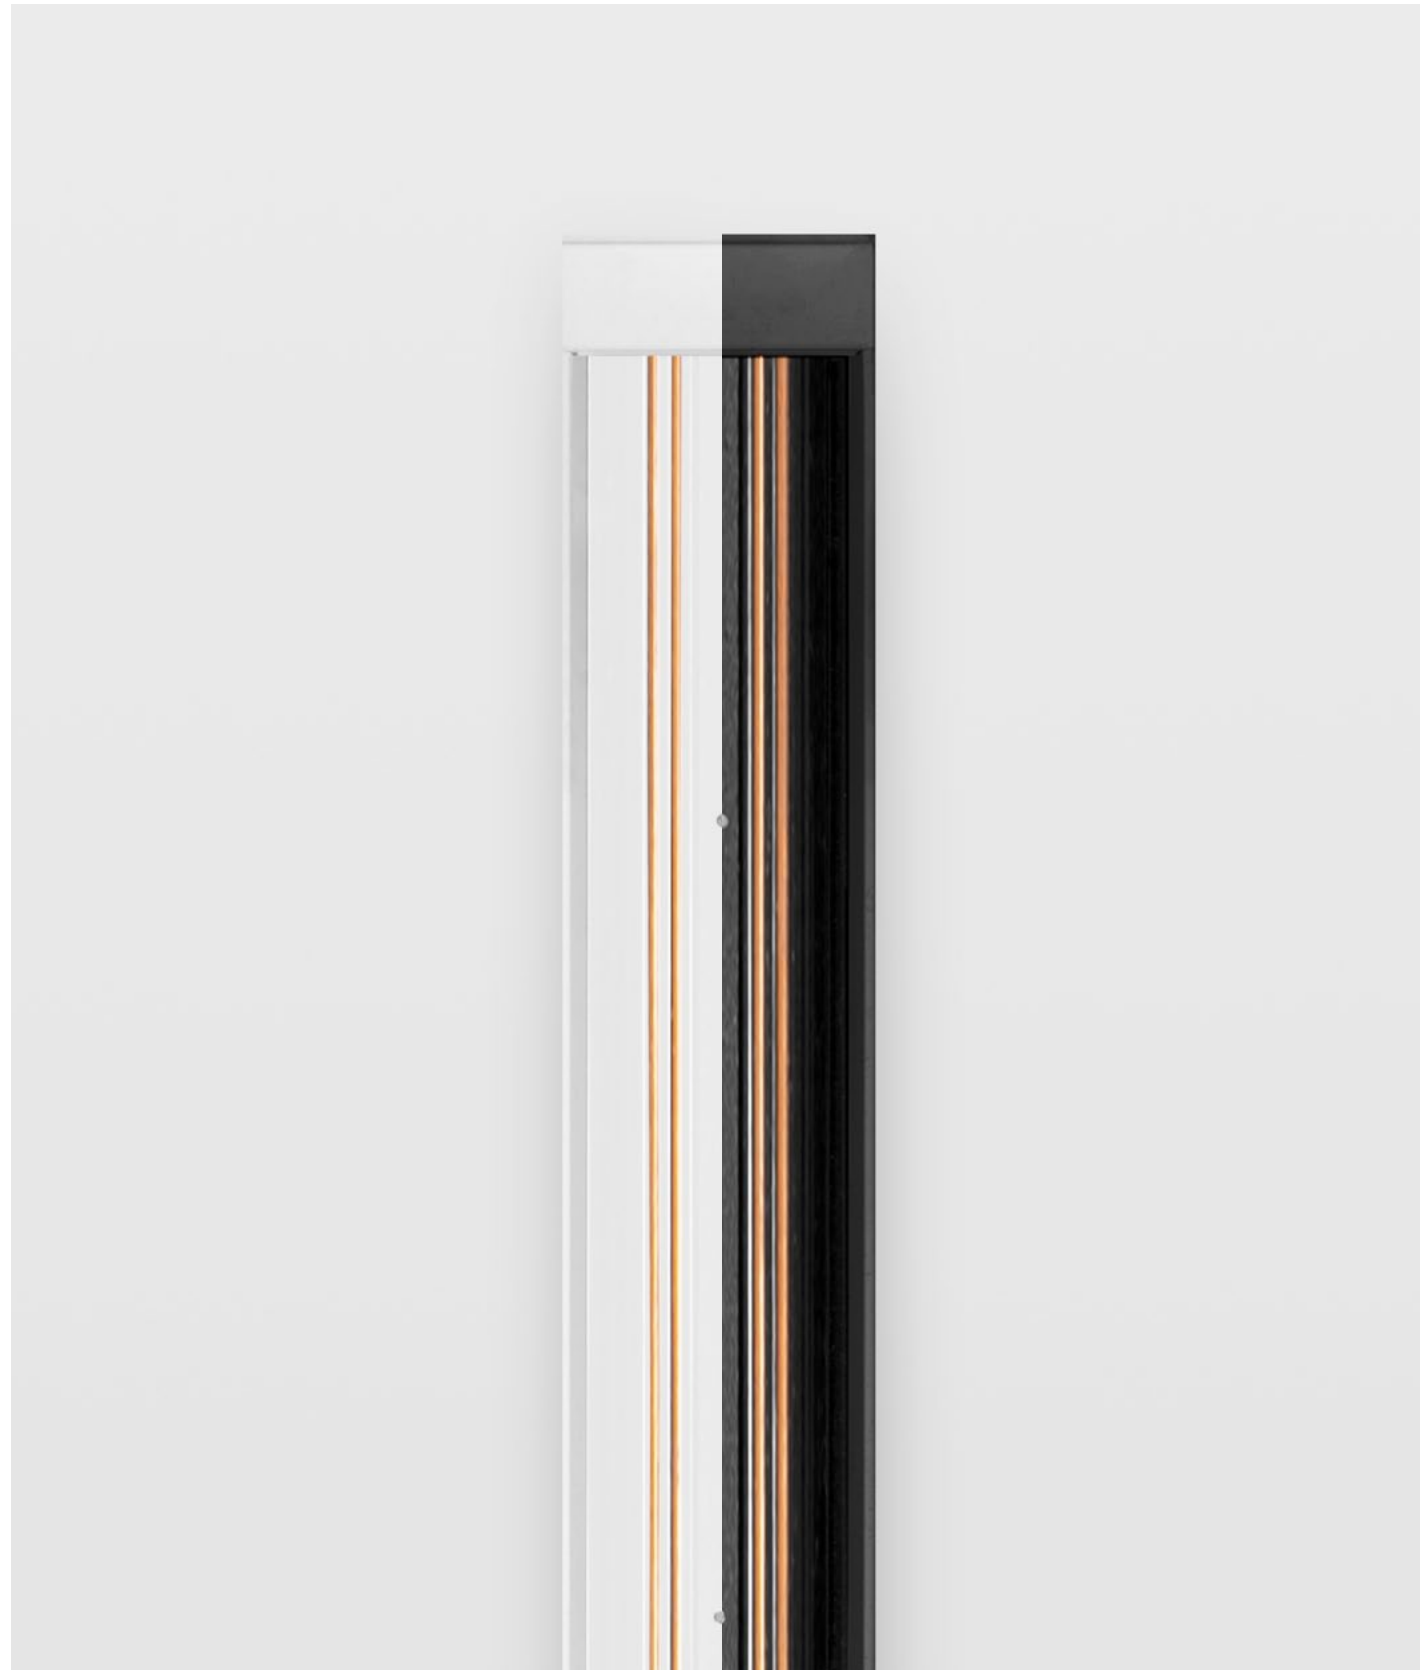

FCHP - Champagne

Aera, Ecana, Petite, Voila, Hemi
Downlight Collections

FDBZ - Dark Bronze

Aera, Ecana, Petite, Voila, Hemi
Downlight Collections

FSPC - Satin Silver

Aera, Ecana, Petite, Voila, Hemi
Downlight Collections

FSSPC - Matte Silver

Aera, Ecana, Petite, Voila, Hemi
Downlight Collections

Due to variances in computer monitors and color printers, this page should be used for general references only. For a color chip, please consult your local representative.