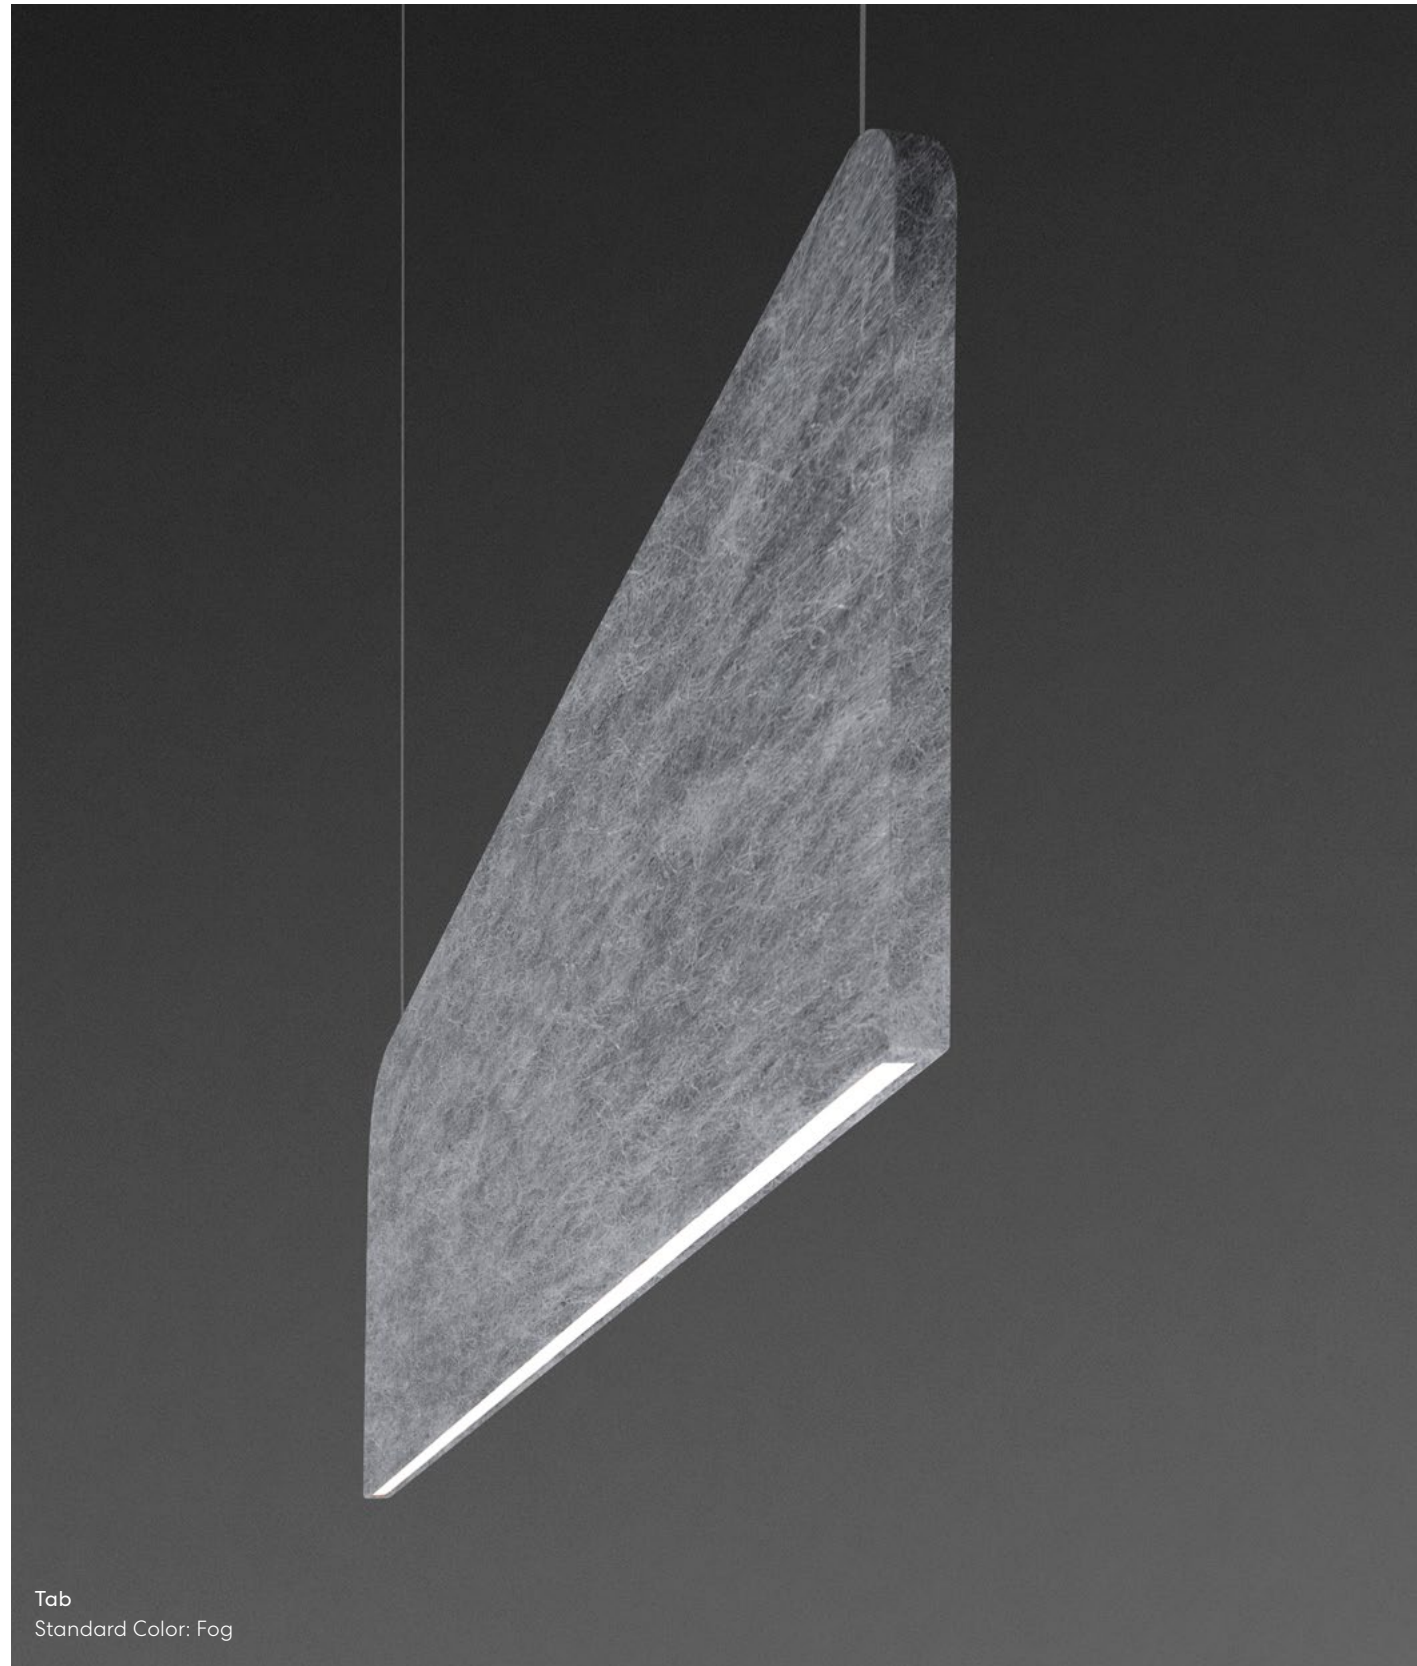

Tab
Standard Color: Fog

Due to variances in computer monitors and color printers, this page should be used for general references only. For a color chip, please consult your local representative.

Acoustix Collection

Created from recycled PET polyester, acoustic felt is a sound-absorbing panel made from PET resin.

- Flame retardant
- Breathable
- Mold resistant
- Zero VOC emissions
- 60% recycled material

STANDARD COLORS

FWN

FON

ION

LVN

CYN

PMN

LEN

FON

MDN

TBN