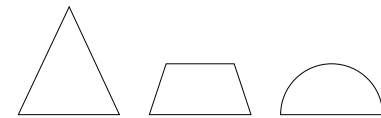

DISTRIBUTION

Direct

Direct/Indirect

Featured Products
12-inch and 8-inch Caret luminaires

Overview

Forma

MOUNTING OPTIONS

COLOR RENDERING OPTIONS

80 CRI, 90 CRI and 95 CRI

COLOR TEMPERATURES

- 2700K
- 3000K
- 3500K
- 4000K
- Sola
- Duo
- Solid
- Full
- Spectrum LED

SHAPES AND SIZES

8 in

24 in

12 in

DISTRIBUTIONS