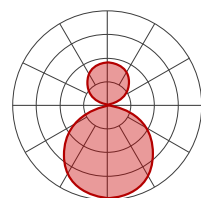

Direct/Indirect