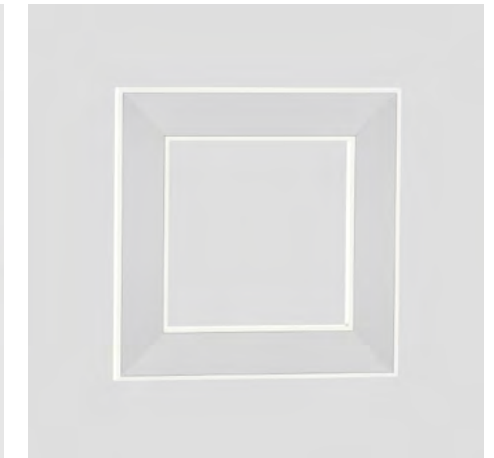

FORTEX HORIZONTAL FORMS

FORTEX 1

MOUNTINGS: Wall

SIZES: 18", 2', 3' & 4'

LIGHT DISTRIBUTION: Inward, Inward/Outward

FORTEX 3

MOUNTINGS: Pendant

SIZES: 18", 3' x 3', 4' x 4', 1' x 4' & 3' x 4'

SHAPES: Square, Rectangle

LIGHT DISTRIBUTION: Inward, Inward/Outward

FORTEX 5

MOUNTINGS: Wall

SIZES: 18", 2', 3' & 4'

SHAPES: Square, Rectangle

LIGHT DISTRIBUTION: Inward/Outward