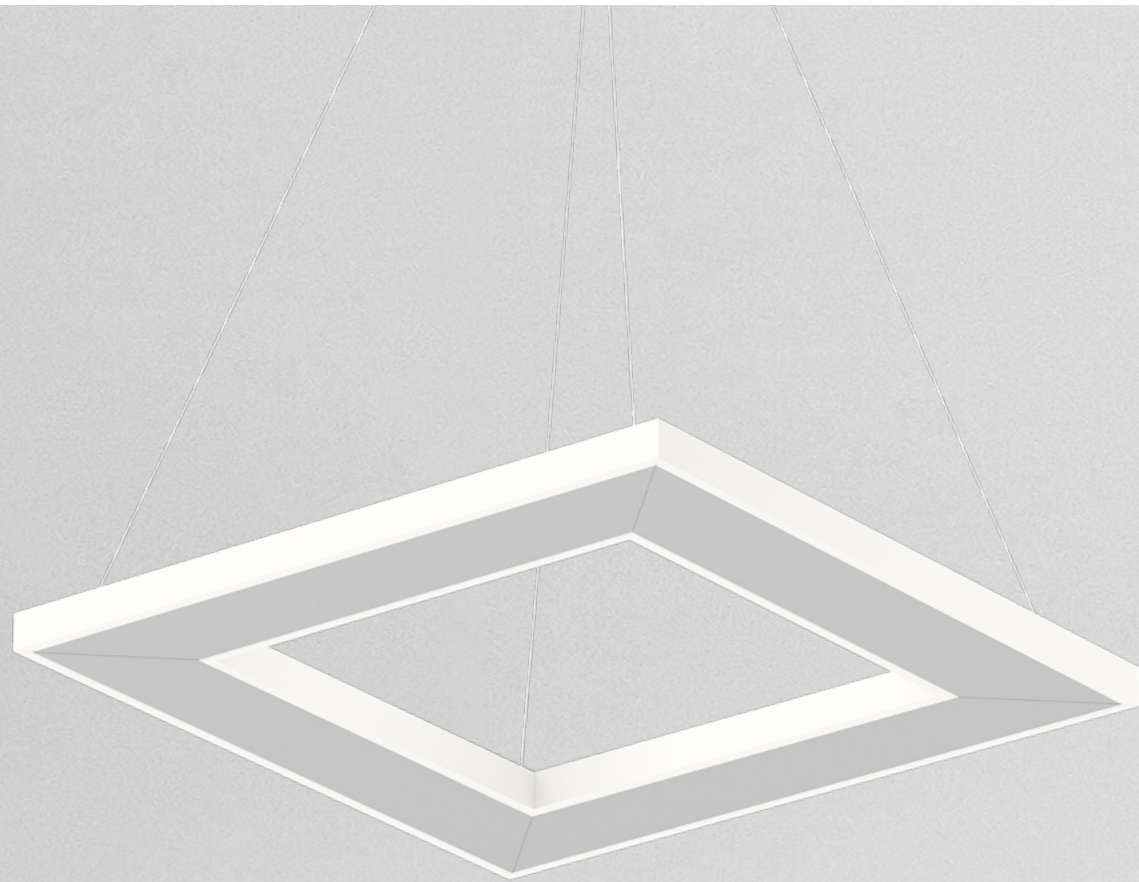

# Fortex Collection

Fortex provides the interesting and crisply detailed forms, ideal for spaces such as conference rooms, executive offices, break rooms, cafeterias, vestibules and lobbies.

UP TO  
750 lumens  
per foot

UP TO  
90 lm/W

MOUNTING  
Pendant  
Surface  
Wall

SHAPES  
Square  
Rectangle  
Hexagon

**FORTEX HORIZONTAL**  
Fortex 3 Pendant  
Inward/Outward

**FORTEX VERTICAL**  
Fortex 4 Pendant  
Direct/Indirect

## Shapes and Sizes

Fortex offers a large collection of consistently detailed luminaires for both pendant and wall mounting in models scaled from 18" to 48".

Each luminaire consists of crisp 4 ¼" x 1 ½" extruded aluminum channels, capped by gently glowing optics that extend ½" beyond the housing. Corners are mitered and fully luminous. In addition to standard white and aluminum finishes, custom colors can be specified.