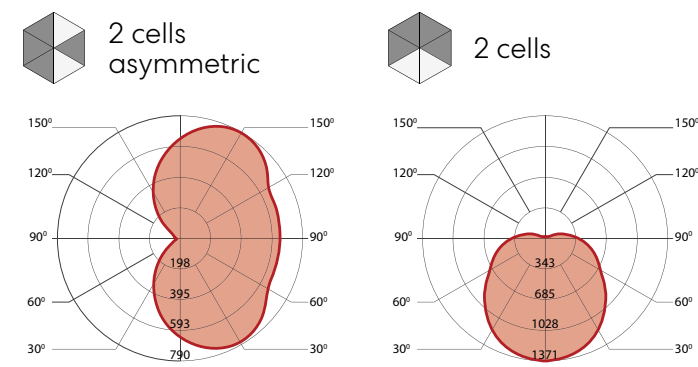

HEX2WASYA–Hex Wall Asymmetric with 2 cells

HEX2WD–Hex Wall Direct with 2 cells

HEX2WI–Hex Wall Indirect with 2 cells

HEX2WASYB–Hex Wall Asymmetric with 2 cells

Hex is the distinctive and flexible **six-sided luminaire** for creative designs

Distributions

Choice of 1-4 Luminous Cells

200-1200 Lumens/Ft

Up to 119 LPW

PENDANT

WALL

HEX COLLECTION
ONLINE

 Lumenwerx