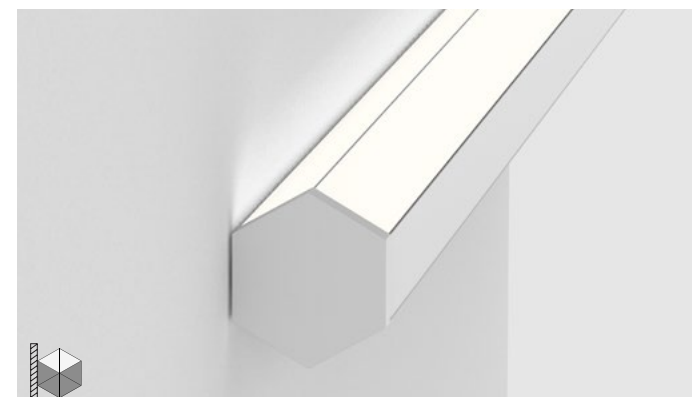

Hex is the distinctive and flexible six-sided luminaire for creative designs. Select from nine standard configurations of one-to-four luminous cells. Cell configuration determines the light distribution, from direct to indirect and all around. Each cell is illuminated by its own LED array with consistent light output and brightness across all cells.

HEX3PDI-Pendant with 2 Cells Direct, 1 Cell Indirect

HEX4PDI-Pendant with 3 Cell Direct, 1 Cell Indirect

Hex

Wall Configurations

Hex Wall mounts vertically or horizontally with six cell configurations. All configurations satisfy ADA. All serviceable components can be accessed through the luminaire.

HEX2WASYA–Hex Wall Asymmetric with 2 cells

HEX2WD–Hex Wall Direct with 2 cells

HEX2WI–Hex Wall Indirect with 2 cells

HEX2WASYB–Hex Wall Asymmetric with 2 cells

Hex is the distinctive and flexible **six-sided luminaire** for creative designs