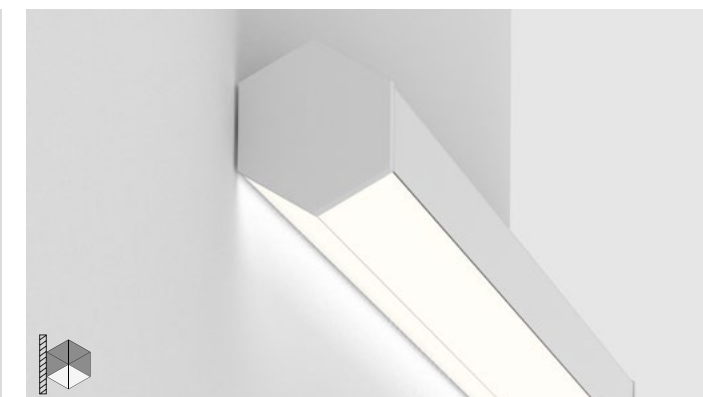

Hex is the distinctive and flexible six-sided luminaire for creative designs. Select from nine standard configurations of one-to-four luminous cells. Cell configuration determines the light distribution, from direct to indirect and all around. Each cell is illuminated by its own LED array with consistent light output and brightness across all cells.

HEX3PDI-Pendant with 2 Cells Direct, 1 Cell Indirect

HEX4PDI-Pendant with 3 Cell Direct, 1 Cell Indirect

Hex

Wall Configurations

Hex Wall mounts vertically or horizontally with six cell configurations. All configurations satisfy ADA. All serviceable components can be accessed through the luminaire.

HEX2WASYA–Hex Wall Asymmetric with 2 cells

HEX2WD–Hex Wall Direct with 2 cells

HEX2WI–Hex Wall Indirect with 2 cells

HEX2WASYB–Hex Wall Asymmetric with 2 cells

Hex is the distinctive and flexible **six-sided luminaire** for creative designs