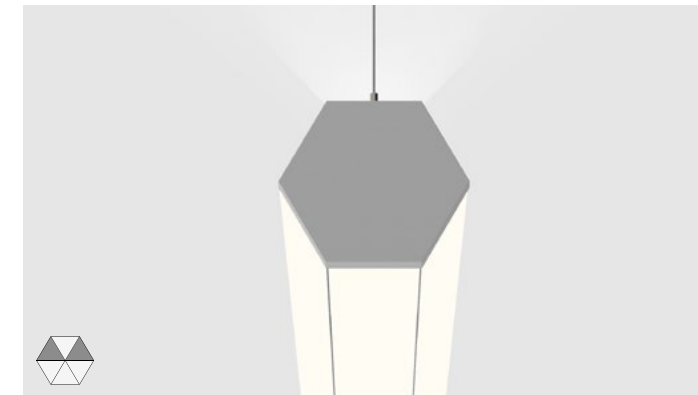

HEX2PDI-Pendant with 1 Cell Direct, 1 Cell Indirect

HEX4PDI-Pendant with 3 Cell Direct, 1 Cell Indirect