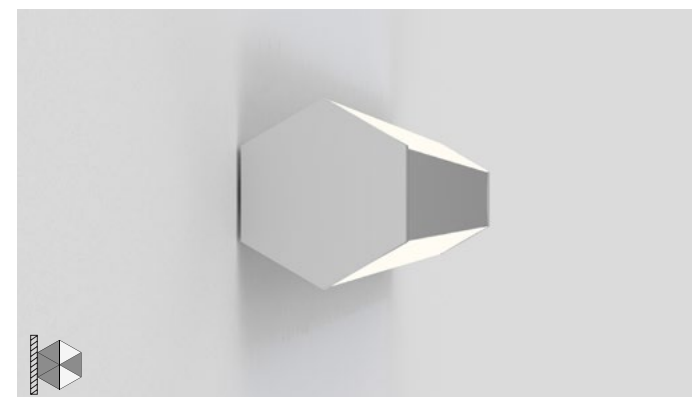

Hex is the distinctive and flexible six-sided luminaire for creative designs. Select from nine standard configurations of one-to-four luminous cells. Cell configuration determines the light distribution, from direct to indirect and all around. Each cell is illuminated by its own LED array with consistent light output and brightness across all cells.

HEX3PDI-Pendant with 2 Cells Direct, 1 Cell Indirect

HEX4PDI-Pendant with 3 Cell Direct, 1 Cell Indirect

Hex

Wall Configurations

Hex Wall mounts vertically or horizontally with six cell configurations. All configurations satisfy ADA. All serviceable components can be accessed through the luminaire.

HEX2WASYA–Hex Wall Asymmetric with 2 cells

HEX2WD–Hex Wall Direct with 2 cells

HEX2WI–Hex Wall Indirect with 2 cells

HEX2WASYB–Hex Wall Asymmetric with 2 cells

Hex is the distinctive and flexible **six-sided luminaire** for creative designs