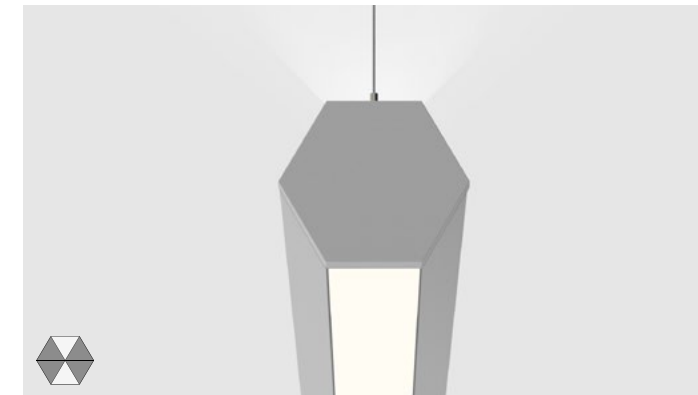

HEX2PDI-Pendant with 1 Cell Direct, 1 Cell Indirect