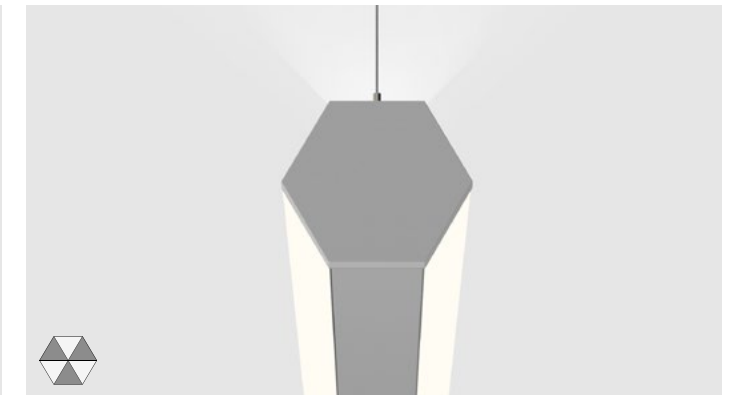

HEX2PI-Pendant with 2 Indirect Cells

HEX3PI-Pendant with 3 Indirect Cells

HEX1PD-Pendant with 1 Direct Cell

HEX2PD-Pendant with 2 Direct Cells

HEX3D-Pendant with 3 Direct Cells

HEX2PDI-Pendant with 1 Cell Direct, 1 Cell Indirect

HEX3PDI-Pendant with 2 Cells Direct, 1 Cell Indirect

HEX4PDI-Pendant with 3 Cell Direct, 1 Cell Indirect

Hex

Wall Configurations

Hex Wall mounts vertically or horizontally with six cell configurations. All configurations satisfy ADA. All serviceable components can be accessed through the luminaire.