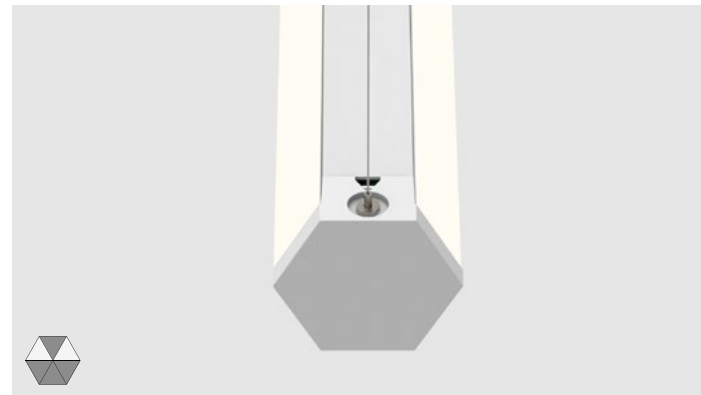

Hex is the distinctive and flexible six-sided luminaire for creative designs. Select from nine standard configurations of one-to-four luminous cells. Cell configuration determines the light distribution, from direct to indirect and all around. Each cell is illuminated by its own LED array with consistent light output and brightness across all cells.

The 2" wide panels – luminous and opaque – snap into the core armature providing nearly seamless transition from cell to cell, as well as access to LED arrays and driver. Cast endcaps support suspension cables and assure crisp detailing. Hex is available in sections from 2' to 12', and can be installed as a discrete luminaire or continuous run.

DISTRIBUTIONS

Direct, Indirect, Semi-direct, Semi-indirect and direct/indirect including ultra widespread beams

Distinctive
Hexagonal Profile

3.4" H x 4" W

LIGHTED CELLS

From 1 to 4 cells, one or two circuits the number of lighted cells determines total light output.

Multiple
Control Options

2" Wide Cells

CELL CONFIGURATION

Determines light distribution from a medium beam direct or indirect to light all around.

9
Standard Cell
Configurations

Hex

Pendant Configurations

HEX1PI-Pendant with 1 Indirect Cell