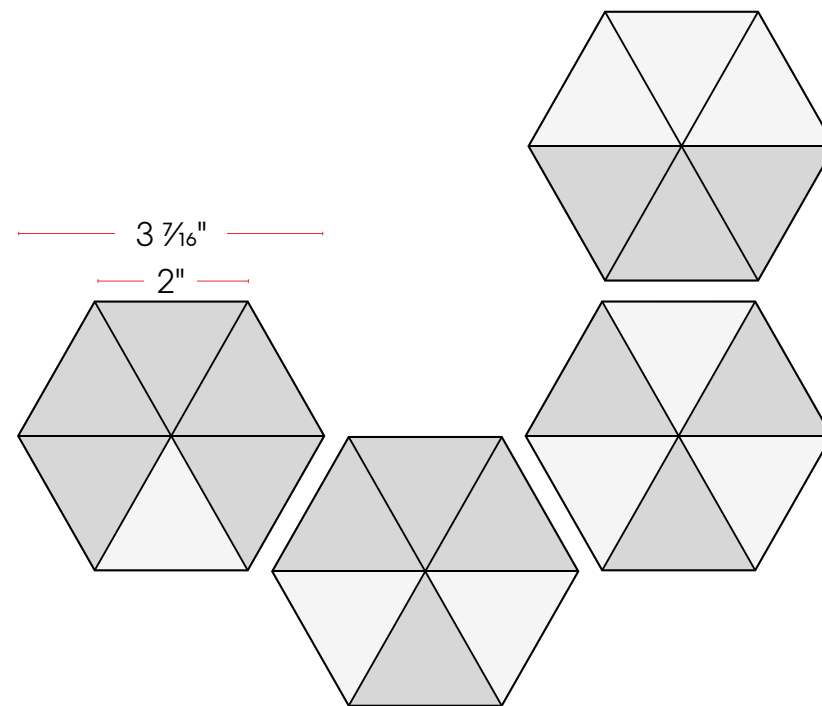

Lumenwerx 

Hex

THE CREATIVE SIX-SIDED LUMINAIRE

FEATURED PRODUCT

HEXP3D—Pendant With 3 Direct Cells
HEX3PI—Pendant With 3 Indirect Cells

FEATURED PROJECT

Campari America
Manhattan, New York City, U.S.

Hex

Hex is the distinctive and flexible six-sided luminaire for creative designs. Select from nine standard configurations of one-to-four luminous cells. Cell configuration determines the light distribution, from direct to indirect and all around. Each cell is illuminated by its own LED array with consistent light output and brightness across all cells.

The 2" wide panels – luminous and opaque – snap into the core armature providing nearly seamless transition from cell to cell, as well as access to LED arrays and driver. Cast endcaps support suspension cables and assure crisp detailing. Hex is available in sections from 2' to 12', and can be installed as a discrete luminaire or continuous run.

DISTRIBUTIONS

Direct, Indirect, Semi-direct, Semi-indirect and direct/indirect including ultra widespread beams

Distinctive
Hexagonal Profile

3.4" H x 4" W

LIGHTED CELLS

From 1 to 4 cells, one or two circuits the number of lighted cells determines total light output.