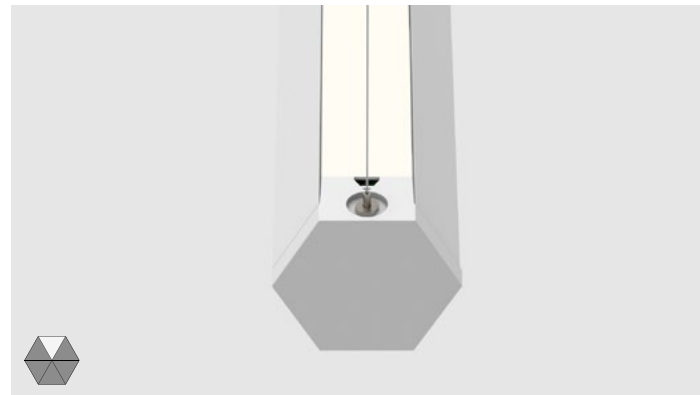

Hex is the distinctive and flexible six-sided luminaire for creative designs. Select from nine standard configurations of one-to-four luminous cells. Cell configuration determines the light distribution, from direct to indirect and all around. Each cell is illuminated by its own LED array with consistent light output and brightness across all cells.

DISTRIBUTIONS

Direct, Indirect, Semi-direct, Semi-indirect and direct/indirect including ultra widespread beams

Distinctive
Hexagonal Profile

3.4" H x 4" W

LIGHTED CELLS

From 1 to 4 cells, one or two circuits the number of lighted cells determines total light output.

Multiple
Control Options

2" Wide Cells

CELL CONFIGURATION

Determines light distribution from a medium beam direct or indirect to light all around.

9
Standard Cell
Configurations

Hex

Pendant Configurations

HEX1PI-Pendant with 1 Indirect Cell

HEX3PDI-Pendant with 2 Cells Direct, 1 Cell Indirect

HEX4PDI-Pendant with 3 Cell Direct, 1 Cell Indirect

Hex

Wall Configurations

Hex Wall mounts vertically or horizontally with six cell configurations. All configurations satisfy ADA. All serviceable components can be accessed through the luminaire.