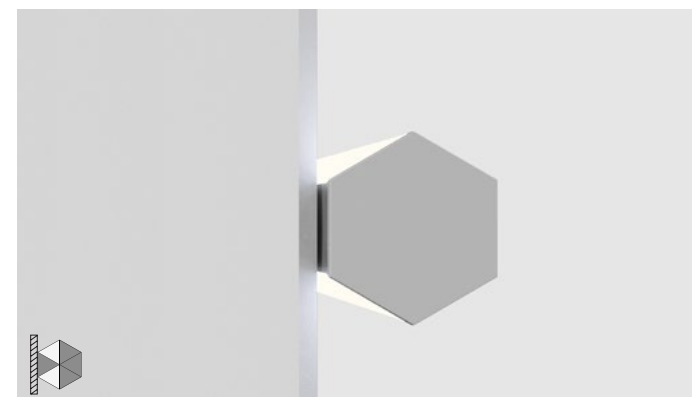

Hex is the distinctive and flexible six-sided luminaire for creative designs. Select from nine standard configurations of one-to-four luminous cells. Cell configuration determines the light distribution, from direct to indirect and all around. Each cell is illuminated by its own LED array with consistent light output and brightness across all cells.

HEX3PDI-Pendant with 2 Cells Direct, 1 Cell Indirect

HEX4PDI-Pendant with 3 Cell Direct, 1 Cell Indirect

Hex

Wall Configurations

Hex Wall mounts vertically or horizontally with six cell configurations. All configurations satisfy ADA. All serviceable components can be accessed through the luminaire.

HEX2WASYA–Hex Wall Asymmetric with 2 cells

HEX2WD–Hex Wall Direct with 2 cells

HEX2WI–Hex Wall Indirect with 2 cells

HEX2WASYB–Hex Wall Asymmetric with 2 cells

Hex is the distinctive and flexible **six-sided luminaire** for creative designs