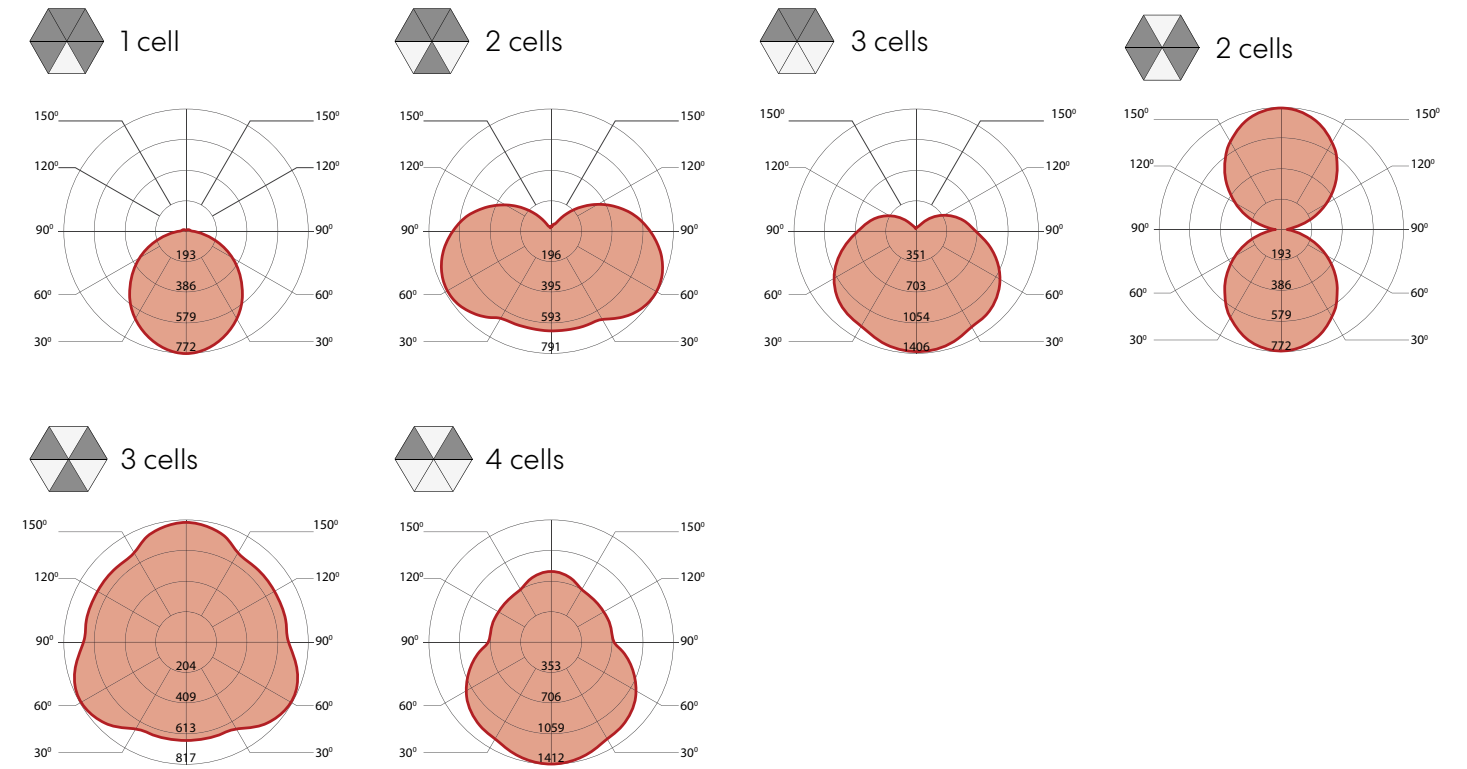

HEX3PDI-Pendant with 2 Cells Direct, 1 Cell Indirect

HEX4PDI-Pendant with 3 Cell Direct, 1 Cell Indirect

Hex

Wall Configurations

Hex Wall mounts vertically or horizontally with six cell configurations. All configurations satisfy ADA. All serviceable components can be accessed through the luminaire.

HEX2WASYA–Hex Wall Asymmetric with 2 cells

HEX2WD–Hex Wall Direct with 2 cells

HEX2WI–Hex Wall Indirect with 2 cells

HEX2WASYB–Hex Wall Asymmetric with 2 cells

Hex is the distinctive and flexible **six-sided luminaire** for creative designs

Distributions

Choice of 1-4 Luminous Cells

200-1200 Lumens/Ft

Up to 119 LPW

PENDANT

WALL

HEX COLLECTION
ONLINE

 Lumenwerx