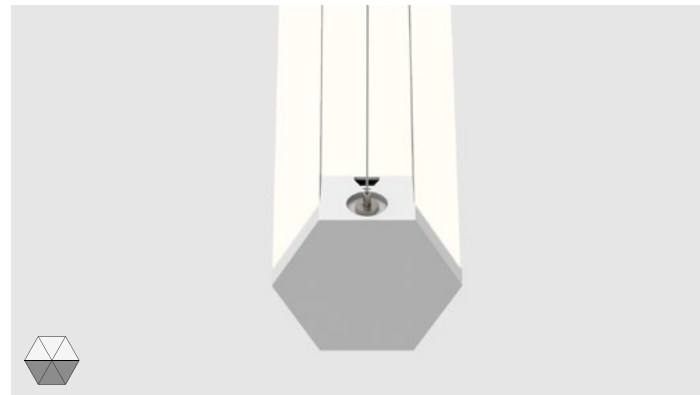

HEX1PI-Pendant with 1 Indirect Cell

HEX3PI-Pendant with 3 Indirect Cells