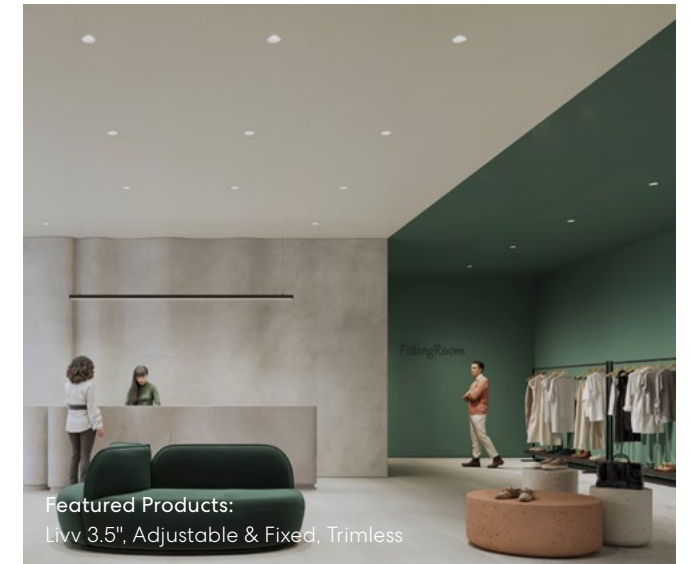

Applications:

Residential Commercial Educational Retail & Hospitality Wet Locations