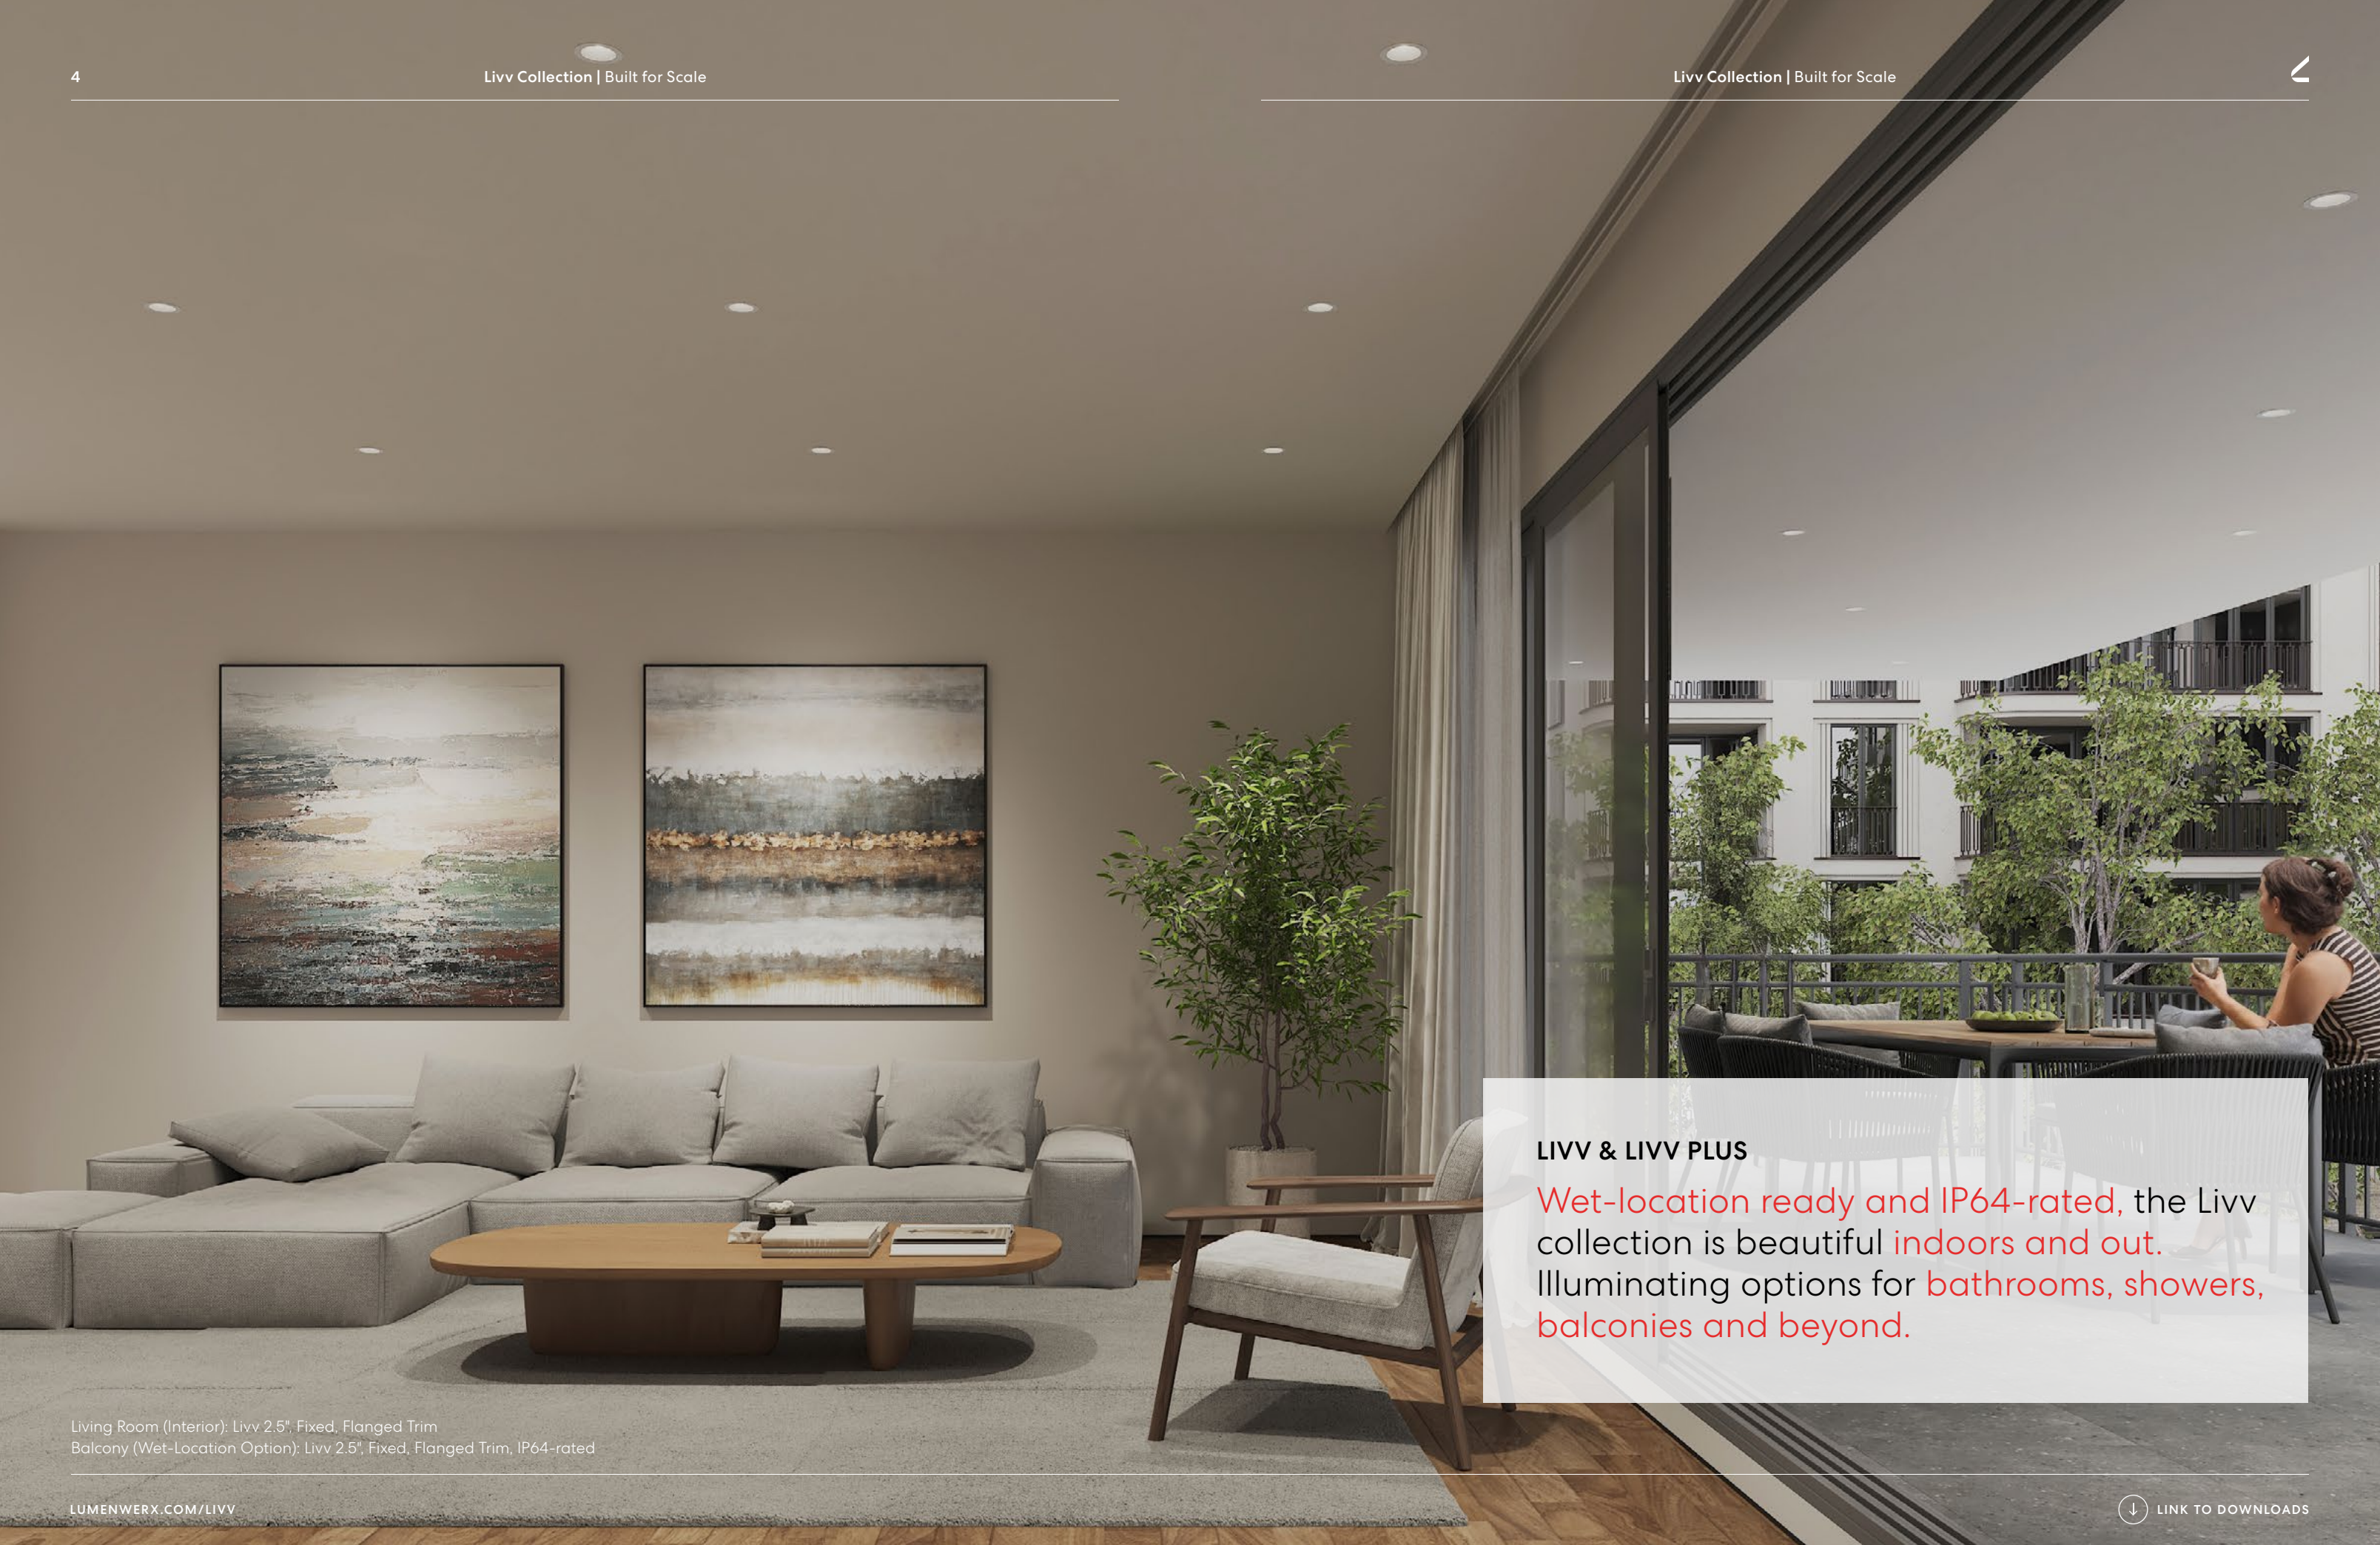

LIVV & LIVV PLUS

Wet-location ready and IP64-rated, the Livv collection is beautiful indoors and out. Illuminating options for bathrooms, showers, balconies and beyond.

Living Room (Interior): Livv 2.5", Fixed, Flanged Trim
Balcony (Wet-Location Option): Livv 2.5", Fixed, Flanged Trim, IP64-rated