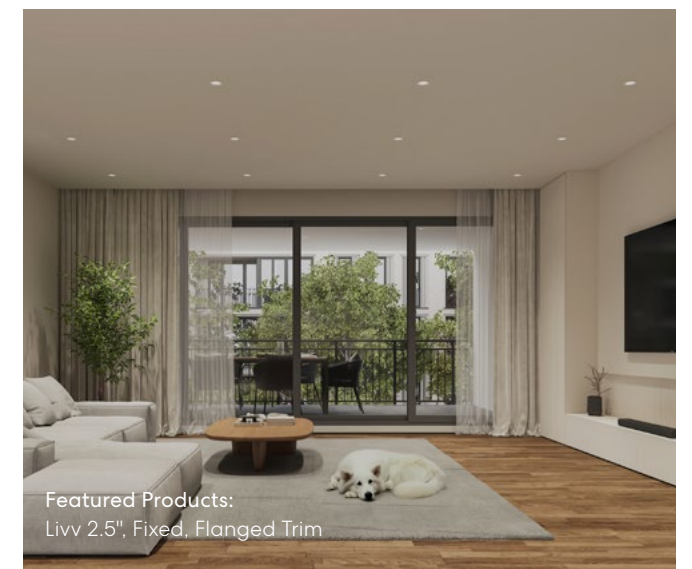

Featured Products:
Livv 3.5", Fixed, Flanged Trim, Wet Location

Featured Products:
Livv 2.5", Fixed, Flanged Trim