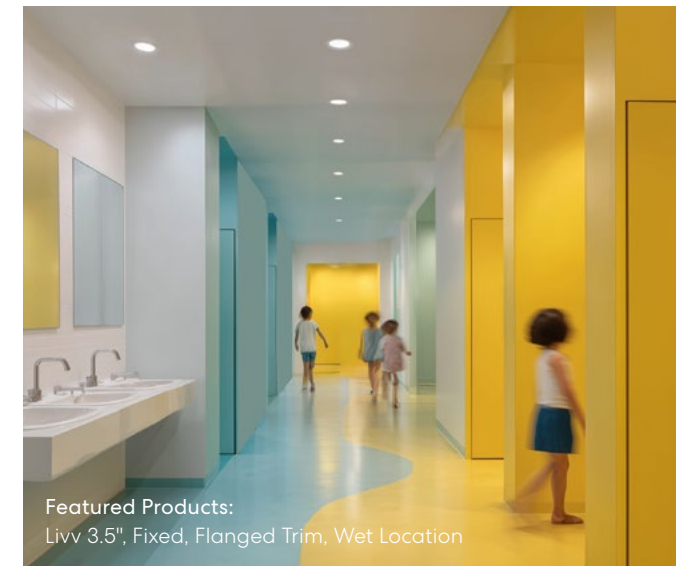

Featured Products:
Livv 3.5", Adjustable & Fixed, Trimless