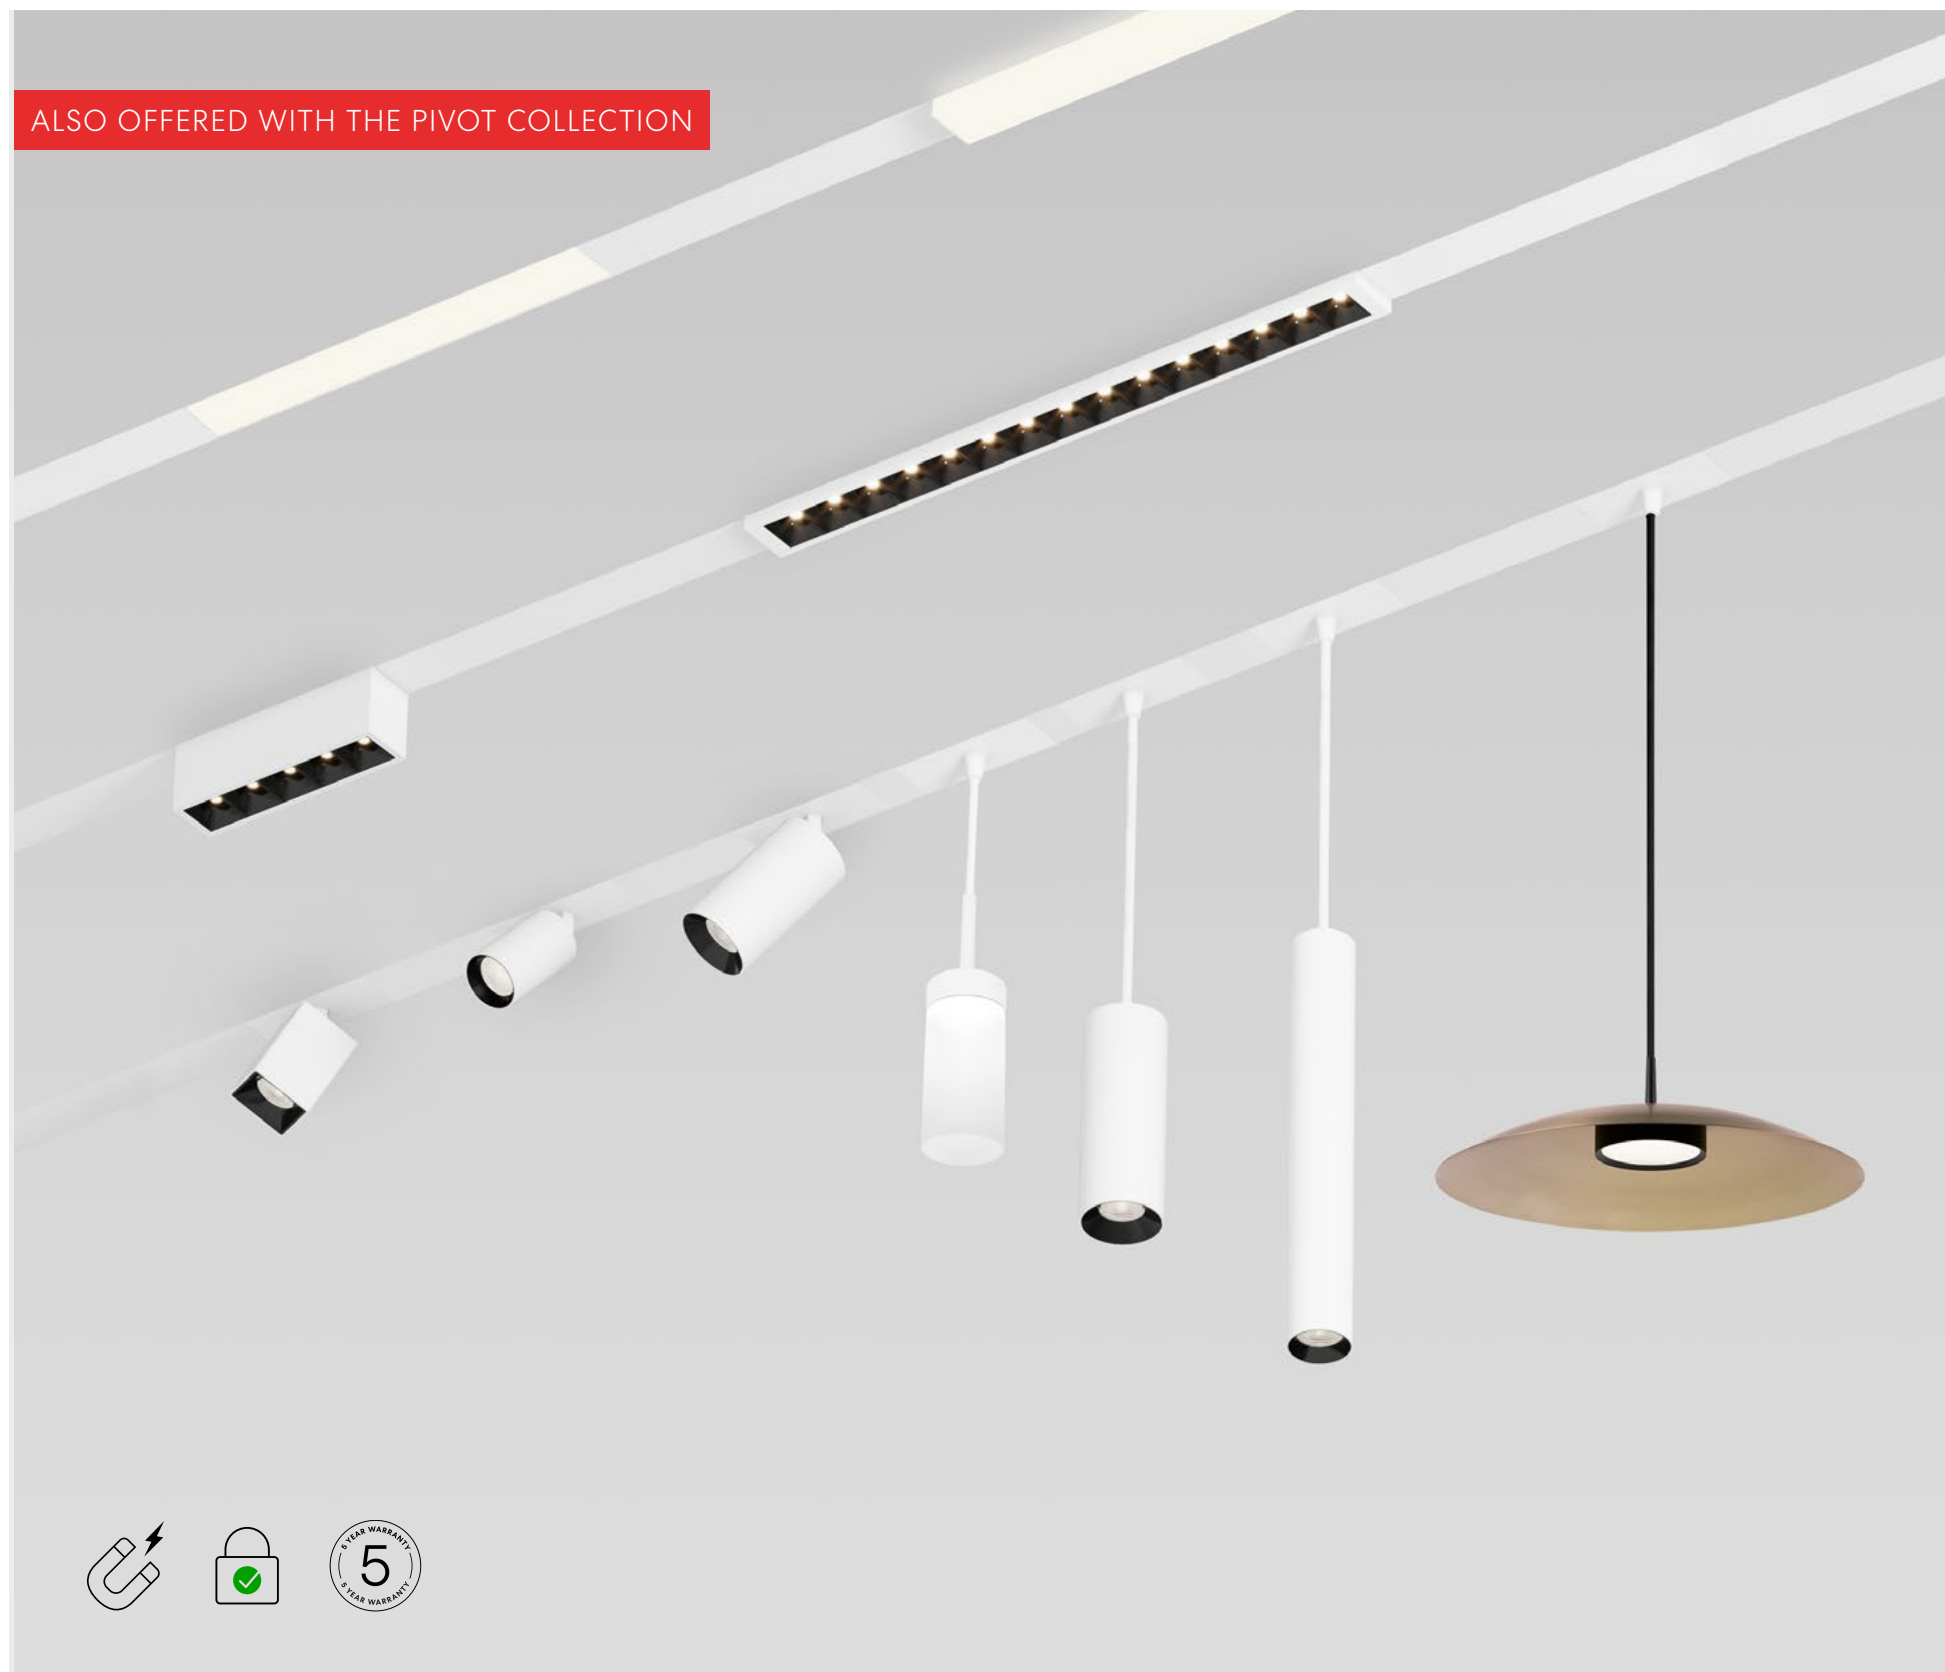

# Obe Collection

Obe is an architectural decorative luminaire designed to deliver controlled, comfortable illumination through a unified form. Defined by a gently curved shade, it moderates the light source, enhances visual comfort, and establishes a calm architectural presence.

# Obe Module for Pivot Track System

**OBE MODULES**

- Ø 8"
- Ø 12"
- Ø 18"

**PIVOT TRACK**

48V Magnetic Track

**PIVOT TRACK MOUNTINGS**

Pendant  
Surface  
Recessed

Obe fixtures are available as modules within the Pivot system—Lumenwerx’s architectural magnetic track platform designed to integrate multiple module types within a single framework.

**Pivot Track**

Pivot is a magnetic track system that accommodates pendant-, recessed-, and surface-mounted fixtures, supporting general, accent, and wall-wash lighting applications. Tool-free installation allows modules to be added or changed easily using a magnetic connection.