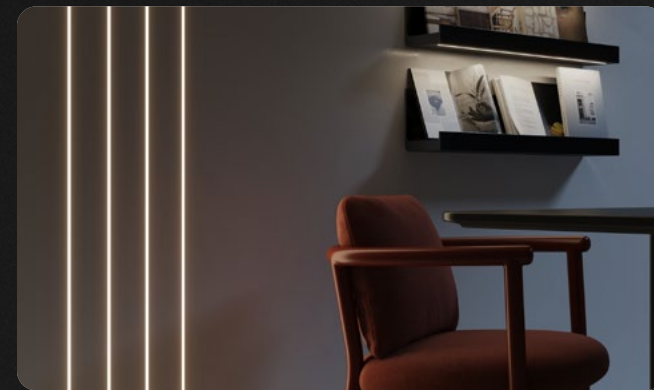

Minear Collection

Miniature architectural luminaires in linear and ring-shaped profiles.