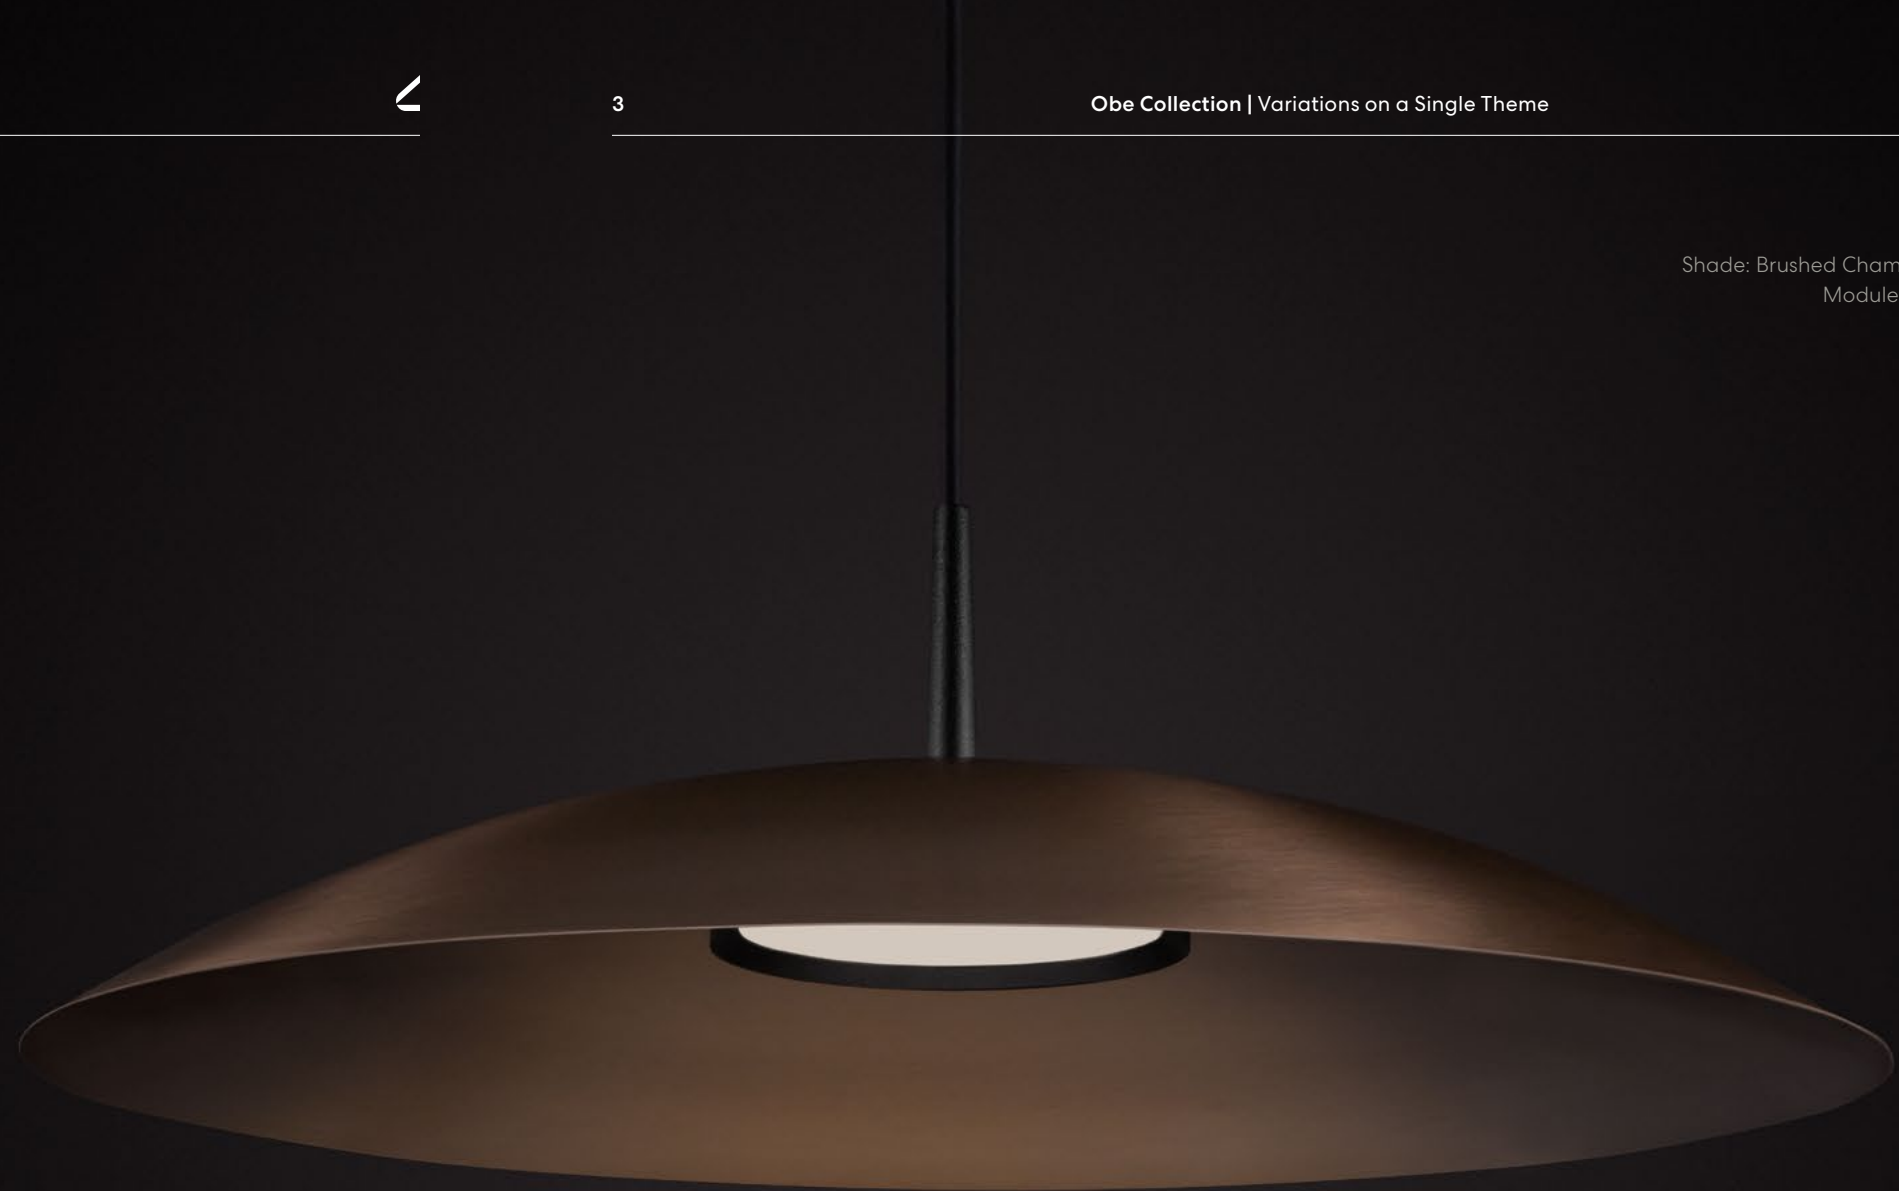

Obe Opal
Shade: Brushed Champagne Finish
Module: Matte Black

3 MODELS

- Obe Opal
- Obe Hex
- Obe Prism

SHADE SIZES

8", 12", 18"

UP TO

900 lm

PREMIUM FINISHES

Brushed Metallic