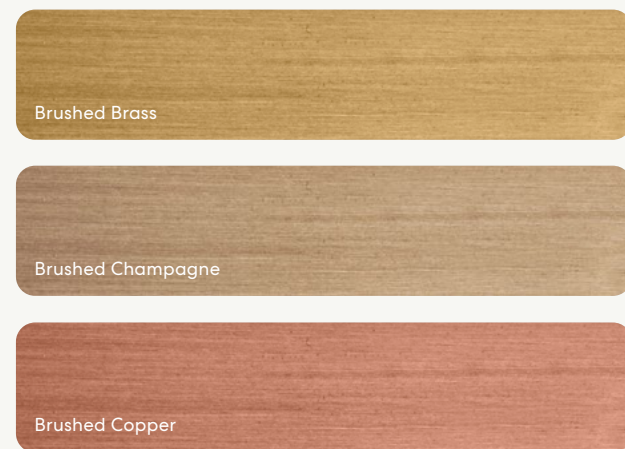

SHADE PREMIUM FINISHES

MODULE FINISHES

Durable
Architectural
Finishes

Scalable Design
Language

Low Glare
Optics

Obe Prism
Shade: Brushed Copper Finish
Module: Premium Gold & Black Baffle

Obe Opal
Shade: Brushed Champagne Finish
Module: Matte Black & Black Baffle