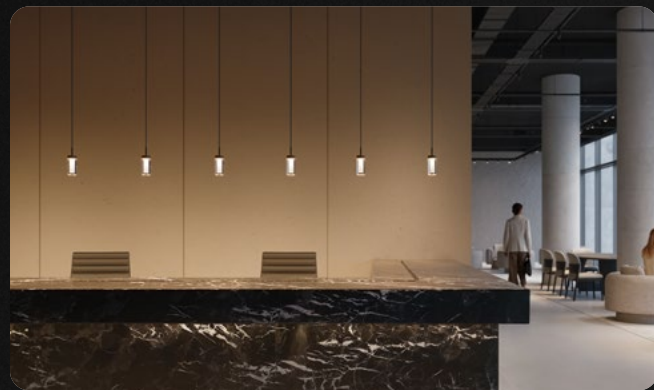

Cella Collection

Minimal decorative cylinders featuring an acrylic diffuser with fully or partially frosted options.