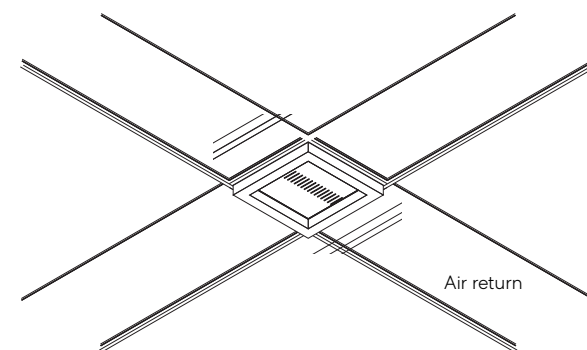

UTILITY PLATES

Recessed Poly features a center utility plate that subtly integrates air return diffusers, as well as third-party connections, such as sprinkler heads or speakers by others.