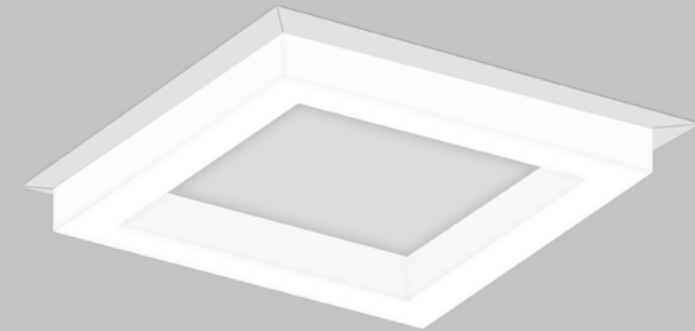

Poly

Recessed

Poly is offered in 1'x1', 1'x4', and 2'x2' sizes and with either regressed 2-sided diffusers that form a shallow coffer, or 3-sided diffusers that drop below the ceiling.

As a modular recessed luminaire suitable for open or private offices, a Poly 2'x2' delivers 2500 to 4500 lumens.

SIZES AND SHAPES

UTILITY PLATES

Recessed Poly features a center utility plate that subtly integrates air return diffusers, as well as third-party connections, such as sprinkler heads or speakers by others.