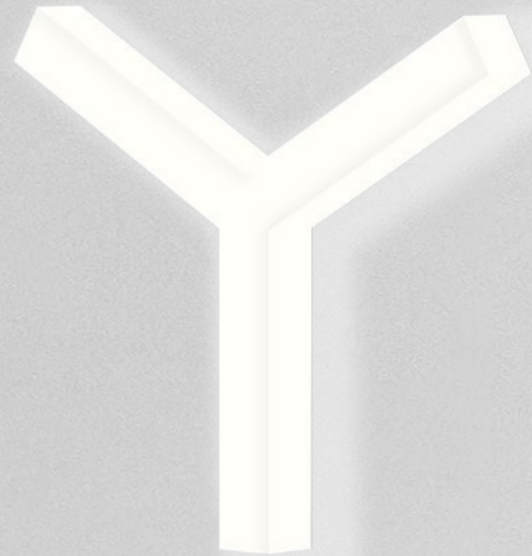

Imagine a different way to shape light

Poly introduces a distinct geometry in LED luminaires with intriguing geometric forms and crisp luminous elements. Appropriately scaled for use as discrete luminaires, Poly offers creative options for both decorative and general lighting.

SHAPES

Rectangle, Square,
Triangle, Y-Shaped

CORNERS

Fully Lit,
Mitered Corners

POLY Y SHAPE
Wall Mounted