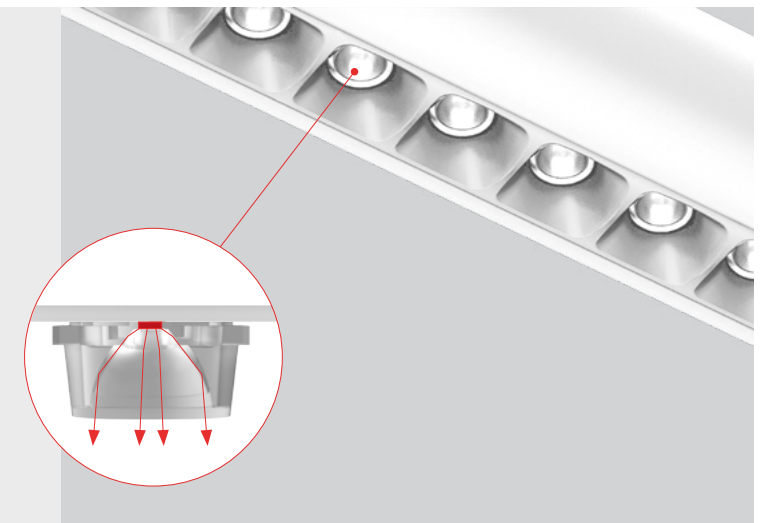

2 Sizes and
2 Optics

UP TO
1100 lm/ft

Circadian
Friendly

UGR OF
< 10

REVO 3

REVO

Revo Collection

Revo pendants may be relatively small (2 3/8" and 3 3/8" in diameter), but they pack substantial power, equipped with low brightness reflectors and either a Miniature Reflector Optic (MRO) for the original Revo, or a Furrowed Glare Reduction Optic (FGRO) for Revo 3.

Full Spectrum LED

Optics & Performance

REVO

With three beam angle options—18 degrees, 35 degrees, and 55 degrees—Revo is the ideal choice for various applications. Unlike typical diffuser and prismatic optics, MRO offers a choice of narrow, medium, and wide downlight beams. The downlight MRO can be paired with a simple uplight optic, creating a comfortable and distinctive direct/indirect luminaire with a total of six light distribution options.

3 Beam Angles

UP TO
1100 lm/ft

UGR OF
< 10

Miniature Reflector Optic - MRO

The Lumenwerx Miniature Reflector Optic (MRO) locates individual, precisely molded Total Internal Reflector (TIR) elements over each LED emitter, and further shields the source with precise parabolic reflectors.

Revo
Collection:
Beauty
and Utility
combined

Optics & Performance

REVO 3

Revo 3 comes in direct/indirect distribution only. The direct version uses our proprietary Furrowed Glare Reduction Optic (FGRO), an acrylic lens with ribbed, convex, glare-reducing lines to shape the light distribution into a smooth beam pattern, comfortable to the eye from many ranges of view. FGRO has impeccable transmission for a glare-reducing lens of 89%. The indirect uses our Clear Lambertian Optic (CLO).