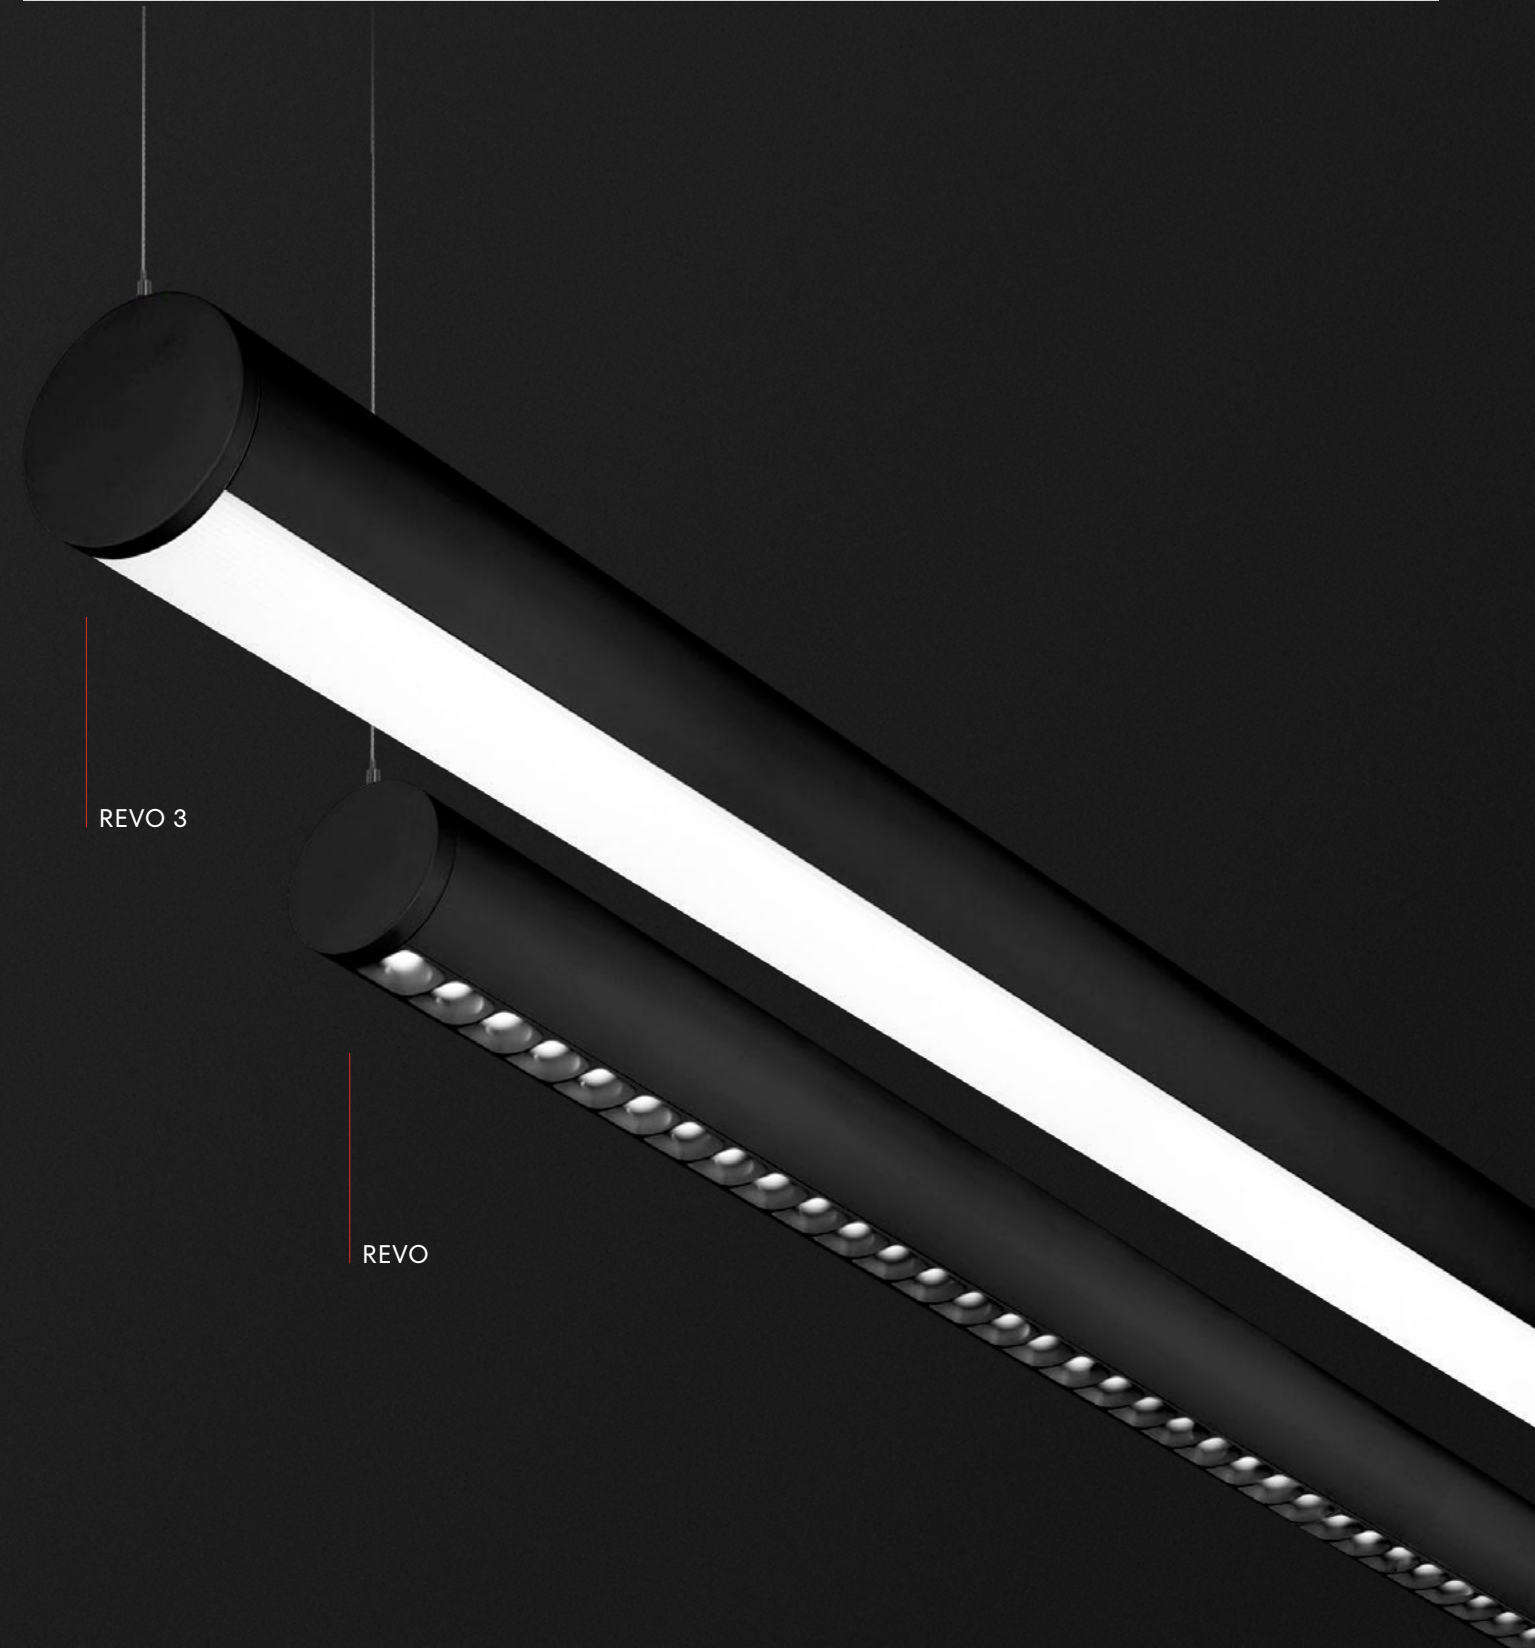

2 Sizes and
2 Optics

UP TO
1100 lm/ft

Circadian
Friendly

UGR OF
< 10

REVO 3

REVO

Revo Collection

Revo pendants may be relatively small (2 3/8" and 3 3/8" in diameter), but they pack substantial power, equipped with low brightness reflectors and either a Miniature Reflector Optic (MRO) for the original Revo, or a Furrowed Glare Reduction Optic (FGRO) for Revo 3.

Full Spectrum LED

Optics & Performance

REVO

With three beam angle options—18 degrees, 35 degrees, and 55 degrees—Revo is the ideal choice for various applications. Unlike typical diffuser and prismatic optics, MRO offers a choice of narrow, medium, and wide downlight beams. The downlight MRO can be paired with a simple uplight optic, creating a comfortable and distinctive direct/indirect luminaire with a total of six light distribution options.

3 Beam Angles

UP TO
1100 lm/ft

UGR OF
< 10

Miniature Reflector Optic - MRO

The Lumenwerx Miniature Reflector Optic (MRO) locates individual, precisely molded Total Internal Reflector (TIR) elements over each LED emitter, and further shields the source with precise parabolic reflectors.

Revo
Collection:
Beauty
and Utility
combined

Optics & Performance

REVO 3

Revo 3 comes in direct/indirect distribution only. The direct version uses our proprietary Furrowed Glare Reduction Optic (FGRO), an acrylic lens with ribbed, convex, glare-reducing lines to shape the light distribution into a smooth beam pattern, comfortable to the eye from many ranges of view. FGRO has impeccable transmission for a glare-reducing lens of 89%. The indirect uses our Clear Lambertian Optic (CLO).