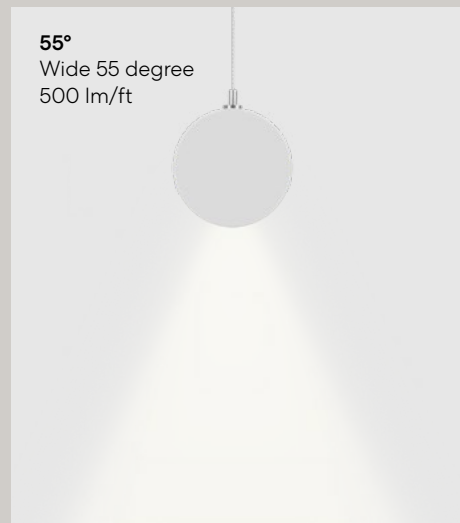

2 Sizes and
2 Optics

UP TO
1100 lm/ft

Circadian
Friendly

UGR OF
< 10

REVO 3

REVO

Revo Collection

Revo pendants may be relatively small (2 3/8" and 3 3/8" in diameter), but they pack substantial power, equipped with low brightness reflectors and either a Miniature Reflector Optic (MRO) for the original Revo, or a Furrowed Glare Reduction Optic (FGRO) for Revo 3.

Full Spectrum LED

Optics & Performance

REVO

With three beam angle options—18 degrees, 35 degrees, and 55 degrees—Revo is the ideal choice for various applications. Unlike typical diffuser and prismatic optics, MRO offers a choice of narrow, medium, and wide downlight beams. The downlight MRO can be paired with a simple uplight optic, creating a comfortable and distinctive direct/indirect luminaire with a total of six light distribution options.

3 Beam Angles

UP TO
1100 lm/ft

UGR OF
< 10

Miniature Reflector Optic - MRO

The Lumenwerx Miniature Reflector Optic (MRO) locates individual, precisely molded Total Internal Reflector (TIR) elements over each LED emitter, and further shields the source with precise parabolic reflectors.

FGRO Optic

MAX LUMEN OUTPUT

1100 lm/ft

Wide Direct Beam

Overview

Revo and Revo 3

SHAPES

Round