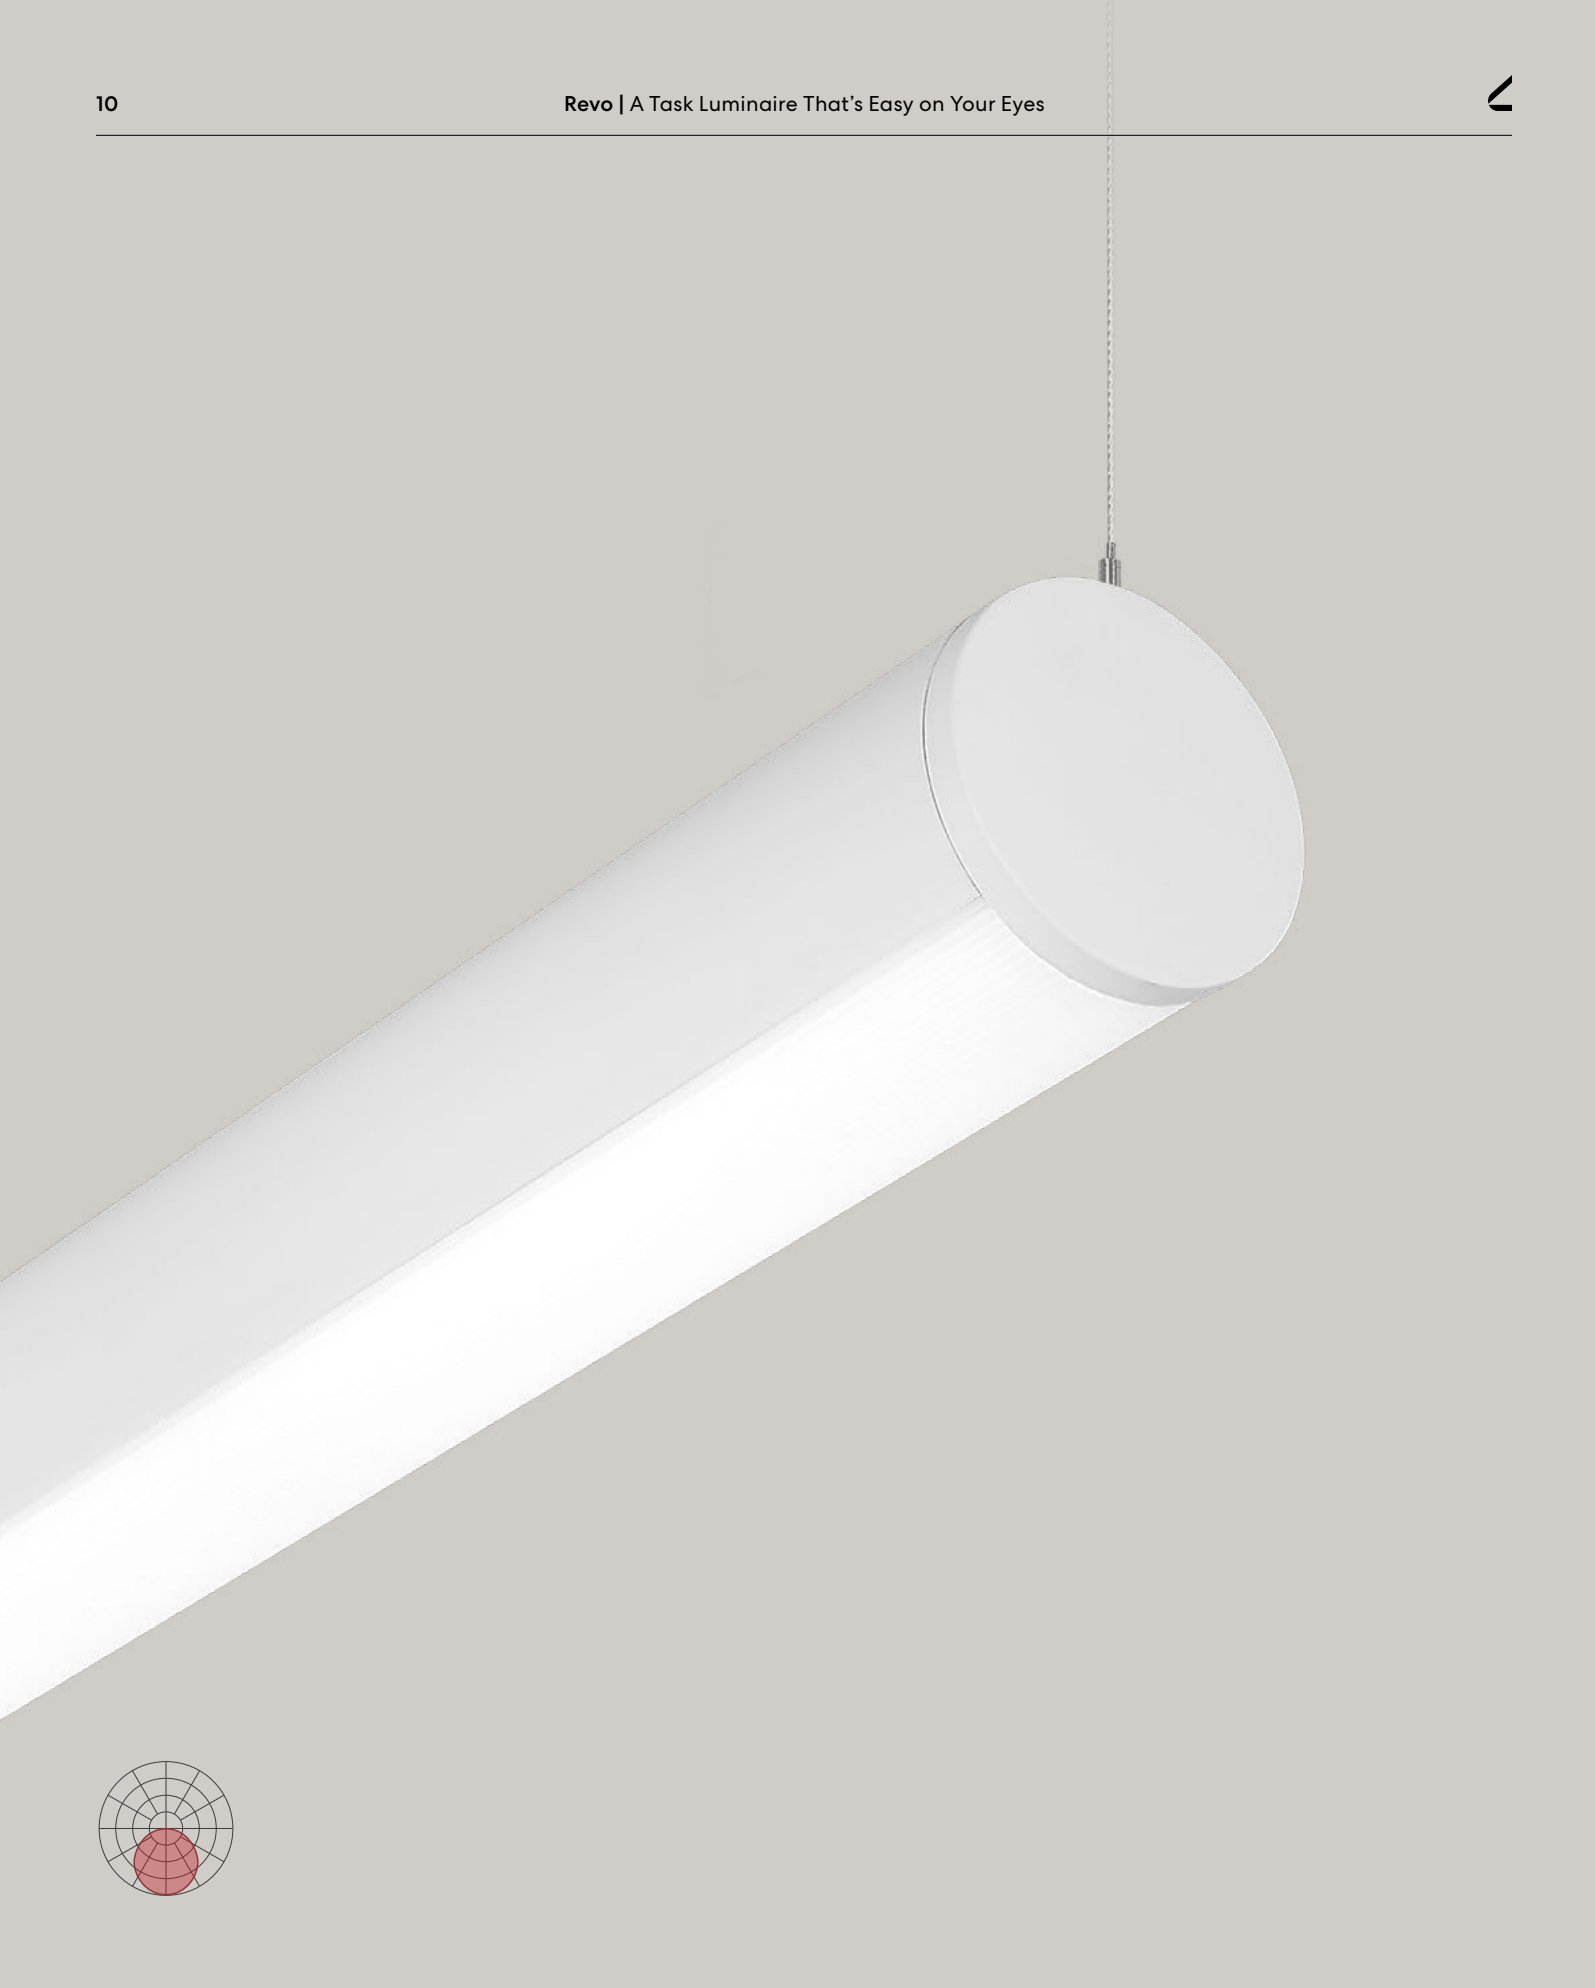

2 Sizes and
2 Optics

UP TO
1100 lm/ft

Circadian
Friendly

UGR OF
< 10

REVO 3

REVO

Revo Collection

Revo pendants may be relatively small (2 3/8" and 3 3/8" in diameter), but they pack substantial power, equipped with low brightness reflectors and either a Miniature Reflector Optic (MRO) for the original Revo, or a Furrowed Glare Reduction Optic (FGRO) for Revo 3.

Full Spectrum LED

Optics & Performance

REVO

With three beam angle options—18 degrees, 35 degrees, and 55 degrees—Revo is the ideal choice for various applications. Unlike typical diffuser and prismatic optics, MRO offers a choice of narrow, medium, and wide downlight beams. The downlight MRO can be paired with a simple uplight optic, creating a comfortable and distinctive direct/indirect luminaire with a total of six light distribution options.

3 Beam Angles

UP TO
1100 lm/ft

UGR OF
< 10

Miniature Reflector Optic - MRO

The Lumenwerx Miniature Reflector Optic (MRO) locates individual, precisely molded Total Internal Reflector (TIR) elements over each LED emitter, and further shields the source with precise parabolic reflectors.

Revo
Collection:
Beauty
and Utility
combined

Optics & Performance

REVO 3

Revo 3 comes in direct/indirect distribution only. The direct version uses our proprietary Furrowed Glare Reduction Optic (FGRO), an acrylic lens with ribbed, convex, glare-reducing lines to shape the light distribution into a smooth beam pattern, comfortable to the eye from many ranges of view. FGRO has impeccable transmission for a glare-reducing lens of 89%. The indirect uses our Clear Lambertian Optic (CLO).