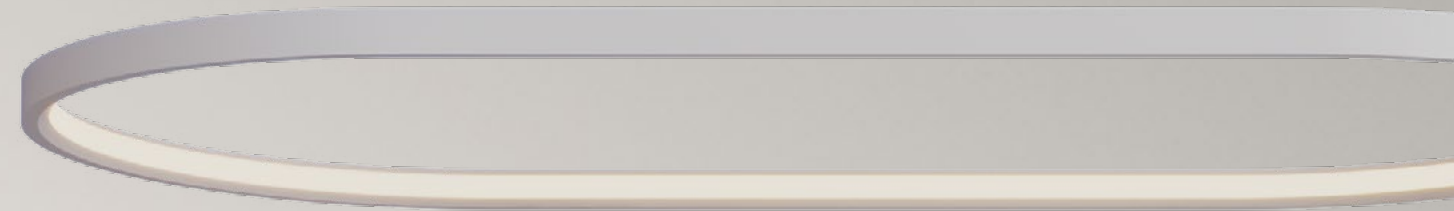

Rim Tube

THE SHAPE OF REFINED EXPRESSION

The Rim Tube introduces a refined tubular form to the Rim Collection. With a minimalist 1.4" diameter, this versatile luminaire delivers bold expression through its clean geometry and striking illumination.

SEAMLESS JOINING

Uninterrupted
Uniform Light

Rim Tube features a refined **tubular profile** available in **7+ Shapes** and **40+ Configurations**.

Rim Mini

SMALLER FORM. BOLD CAPABILITY.

Rim Mini is part of our Miniwerx Collection—a growing series of luminaires engineered to deliver full-scale performance in significantly reduced form factors. At just 1.25" tall and 0.8" wide, Rim Mini is more than 40% slimmer than the standard Rim profile. Rim Mini enables designers to create clean, precise lighting with a minimal visual footprint and maximum design flexibility.

DISTRIBUTION

Inward

SHAPES

10+

SHAPES

Round
Square
Rectangle
Capsule (Oval)
Rounded Square
Rounded Rectangle
Rounded Triangle
Rounded Hexagon
Coil
Multiples
Customs

CONFIGURATIONS

40+

SEAMLESS JOINING

Uninterrupted
Uniform Light

A minimalist take on Rim.
Rim Mini reduces size,
not flexibility.

Rim Mini
Round and Capsule Shapes
Pendant

Your Guide to the Rim Collection

DISTRIBUTIONS

Inward
Outward