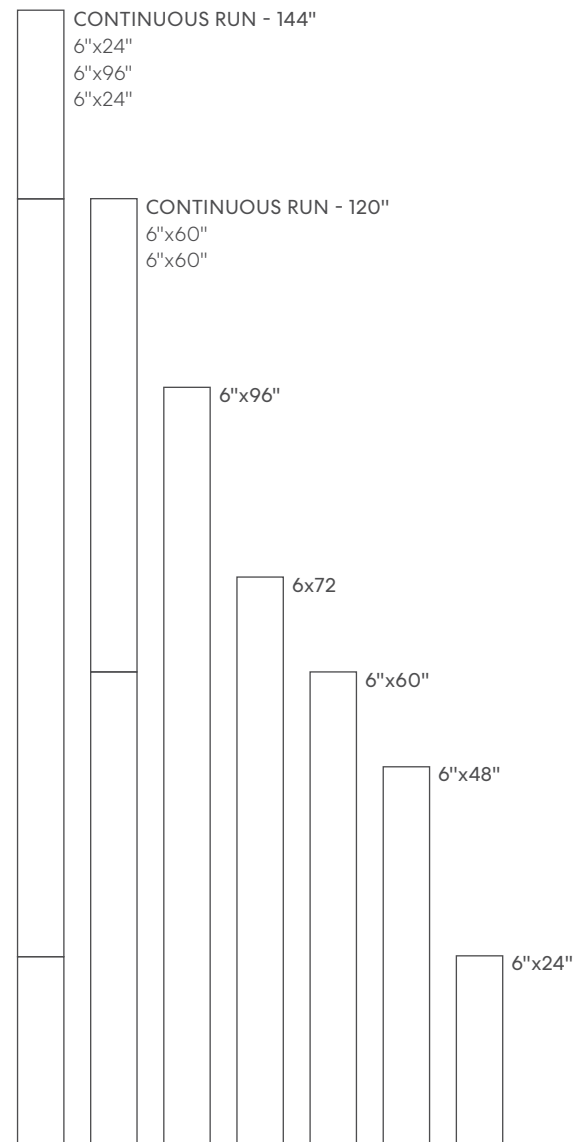

Rim Shapes

Linear

Rim Linear blends generous illumination with a minimal footprint. Its twin-rail extruded aluminum frame comes in five standard lengths—from 24" to 96"—and connects seamlessly to form continuous runs and rhythmic patterns. With output up to 10,800 lumens, it delivers both flexibility and performance.

UP TO
10,800 lm

48+ Configurations

Standalone
& Continuous Runs