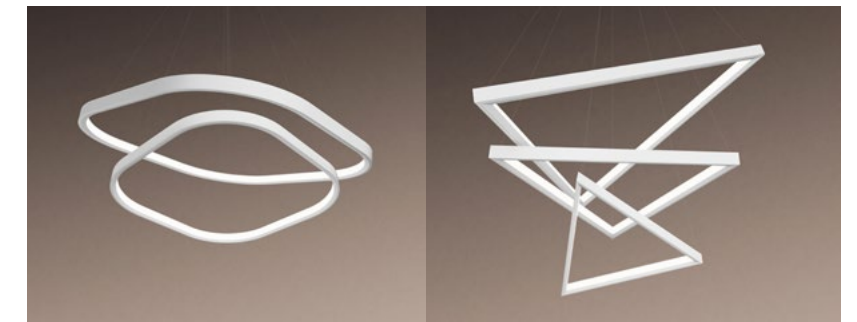

TUBULAR PROFILE

Rim Mini

At just 0.8" wide and 1.25" tall, Rim Mini maintains the design freedom the Rim Collection is known for.

Section View

Rim Tube

Rim Tube is a minimal, tubular luminaire that scales from simple geometric shapes to sculptural, multidimensional installations.

The **Rim Rounded Square** defines and unifies the **WPP office** landscape.

Rim Multiple Round - 3 Rings
 Ø 36" + Ø 48" + Ø 60, Pendant

Rim Multiples

Rim Multiples are playfully arranged in striking configurations that create powerful visual effects. Available in Round, Square, Hexagon, Triangle, and Rounded Square formats, each composition combines two or three fixtures of the same shape. Mounted on separate planes and unified under a single canopy, these sculptural groupings become bold focal points that elevate the space and the visual experiences within it.

| Round | Square | Hexagon | Triangle | Rounded Square |
|-----------------------|-----------------------|------------------|------------------|-----------------------|
| | | | | |
| Ø 3' | 1' x 1' | 2' side | 2' side | 3' x 3' |
| Ø 4' | 2' x 2' | 3' side | 3' side | 4' x 4' |
| Ø 5' | 3' x 3' | 4' side | 4' side | |
| Ø 6' | 4' x 4' | | | |
| Combination of 2 or 3 | Combination of 2 or 3 | Combination of 2 | Combination of 2 | Combination of 2 or 3 |

Rim Segment & Patterns

RIM SEGMENT

Pre-configured Segment

Rim Segment is a standalone curved or linear luminaire available in open arc shapes or straight lines. It delivers sculptural lighting with architectural precision and can be used alone or in combination to create visual rhythm within a space.