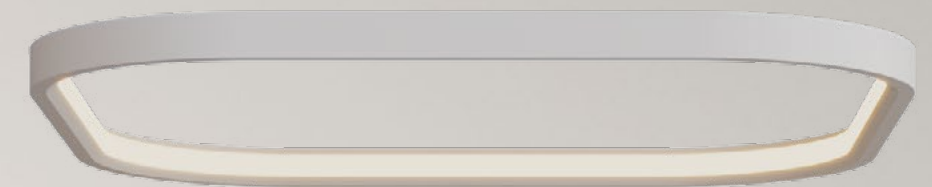

Slim & Minimalist Design – Minimal profiles with seamless joining for uninterrupted uniform light.

Expanded Options – Rim Verso features outward distribution, in contrast to the inward distribution of the other collection luminaires. Also available: the sound-absorbing Rim Acoustix.

SEAMLESS JOINING

Uninterrupted
Uniform Light

Rim Tube features a refined **tubular profile** available in **7+ Shapes** and **40+ Configurations**.

Rim Mini

SMALLER FORM. BOLD CAPABILITY.

Rim Mini is part of our Miniwerx Collection—a growing series of luminaires engineered to deliver full-scale performance in significantly reduced form factors. At just 1.25" tall and 0.8" wide, Rim Mini is more than 40% slimmer than the standard Rim profile. Rim Mini enables designers to create clean, precise lighting with a minimal visual footprint and maximum design flexibility.

DISTRIBUTION

Inward

SHAPES

10+

SHAPES

Round
Square
Rectangle
Capsule (Oval)
Rounded Square
Rounded Rectangle
Rounded Triangle
Rounded Hexagon
Coil
Multiples
Customs

CONFIGURATIONS

40+

SEAMLESS JOINING

Uninterrupted
Uniform Light

A minimalist take on Rim.
Rim Mini reduces size,
not flexibility.

Rim Mini
Round and Capsule Shapes
Pendant

Your Guide to the Rim Collection

DISTRIBUTIONS

Inward
Outward