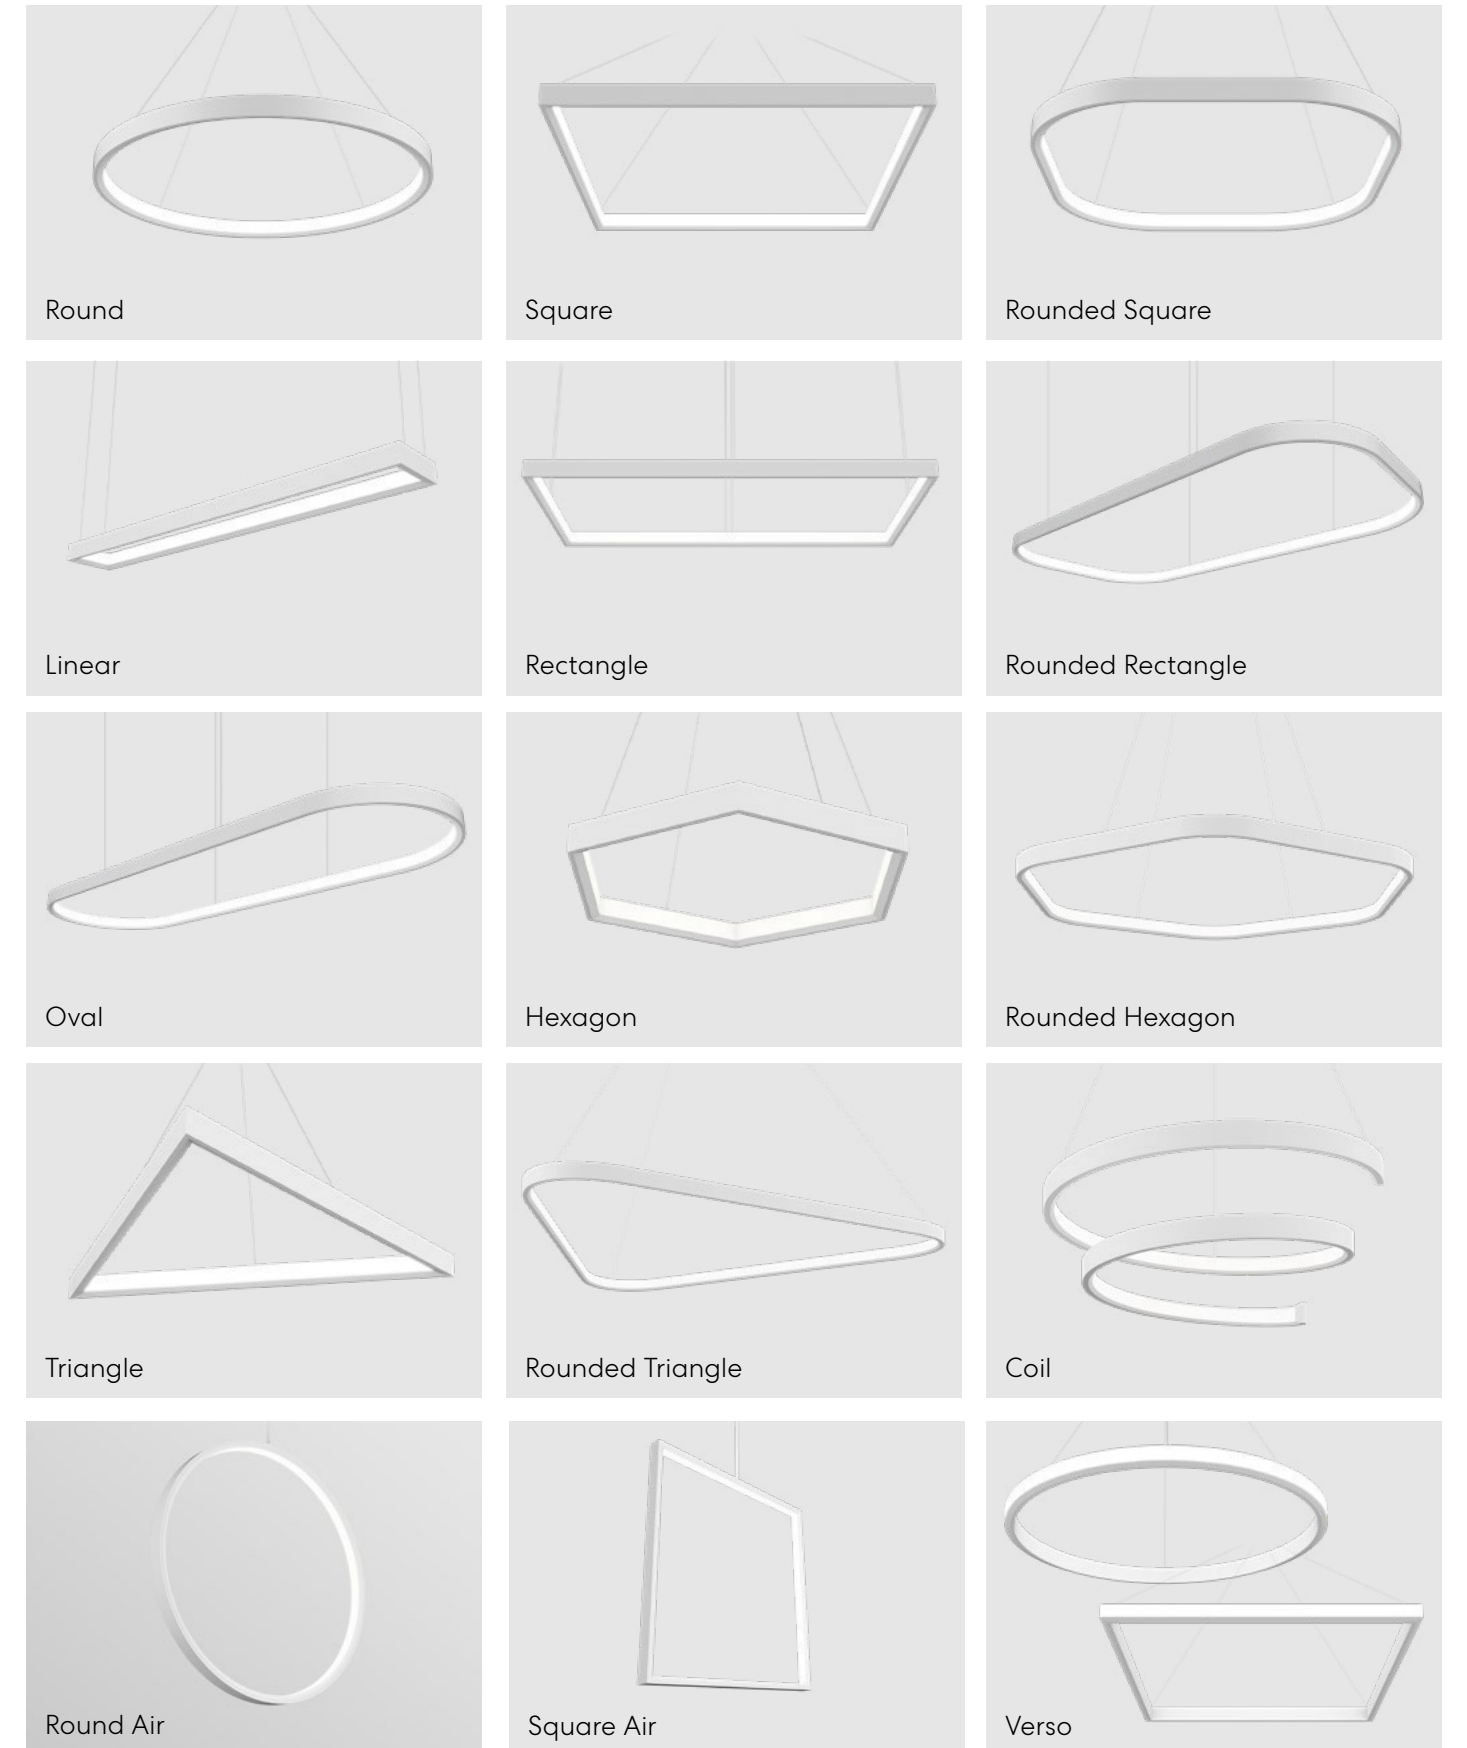

TUBULAR PROFILE

Rim Mini

At just 0.8" wide and 1.25" tall, Rim Mini maintains the design freedom the Rim Collection is known for.

Section View

Rim Tube

Rim Tube is a minimal, tubular luminaire that scales from simple geometric shapes to sculptural, multidimensional installations.

Extensive Shape Options

50+ Sizes

| Round | Square | Linear | Rectangle | Oval | Hexagon | Triangle | Rounded Square | Rounded Rectangle | Rounded Hexagon | Rounded Triangle | Coil |
|-------|---------|----------|-----------|----------|------------|------------|----------------|-------------------|---------------------------------------|------------------|------|
| | | | | | | | | | | | |
| Ø 2' | 1' x 1' | 6" x 2' | 1' x 4' | 2' x 6' | 2' segment | 2' segment | 3' x 3' | 3' x 6' | Consult the factory for more details. | | |
| Ø 3' | 2' x 2' | 6" x 4' | 2' x 4' | 2' x 8' | 3' segment | 3' segment | 4' x 4' | 3' x 8' | | | |
| Ø 4' | 3' x 3' | 6" x 5' | 2' x 6' | 2' x 12' | 4' segment | 4' segment | 6' x 6' | 3' x 12' | | | |
| Ø 5' | 4' x 4' | 6" x 6' | 2' x 8' | 3' x 6' | 5' segment | 8' x 8' | 4' x 6' | | | | |
| Ø 6' | 6' x 6' | 6" x 8' | 3' x 6' | 3' x 8' | 6' segment | 12' x 12' | 4' x 8' | | | | |
| Ø 8' | 8' x 8' | 6" x run | 4' x 8' | 3' x 12' | 6' x 6' | 4' x 12' | | | | | |
| Ø 10' | | | 4' x 12' | 4' x 8' | 8' x 8' | 8' x 12' | | | | | |
| Ø 12' | | | 6' x 12' | 4' x 12' | 12' x 12' | 5' x 10' | | | | | |
| | | | 8' x 12' | | | 5' x 12' | | | | | |
| | | | | | | 6' x 12' | | | | | |
| | | | | | | 8' x 10' | | | | | |
| | | | | | | 8' x 12' | | | | | |

Rim Shapes

Linear

Rim Linear blends generous illumination with a minimal footprint. Its twin-rail extruded aluminum frame comes in five standard lengths—from 24" to 96"—and connects seamlessly to form continuous runs and rhythmic patterns. With output up to 10,800 lumens, it delivers both flexibility and performance.