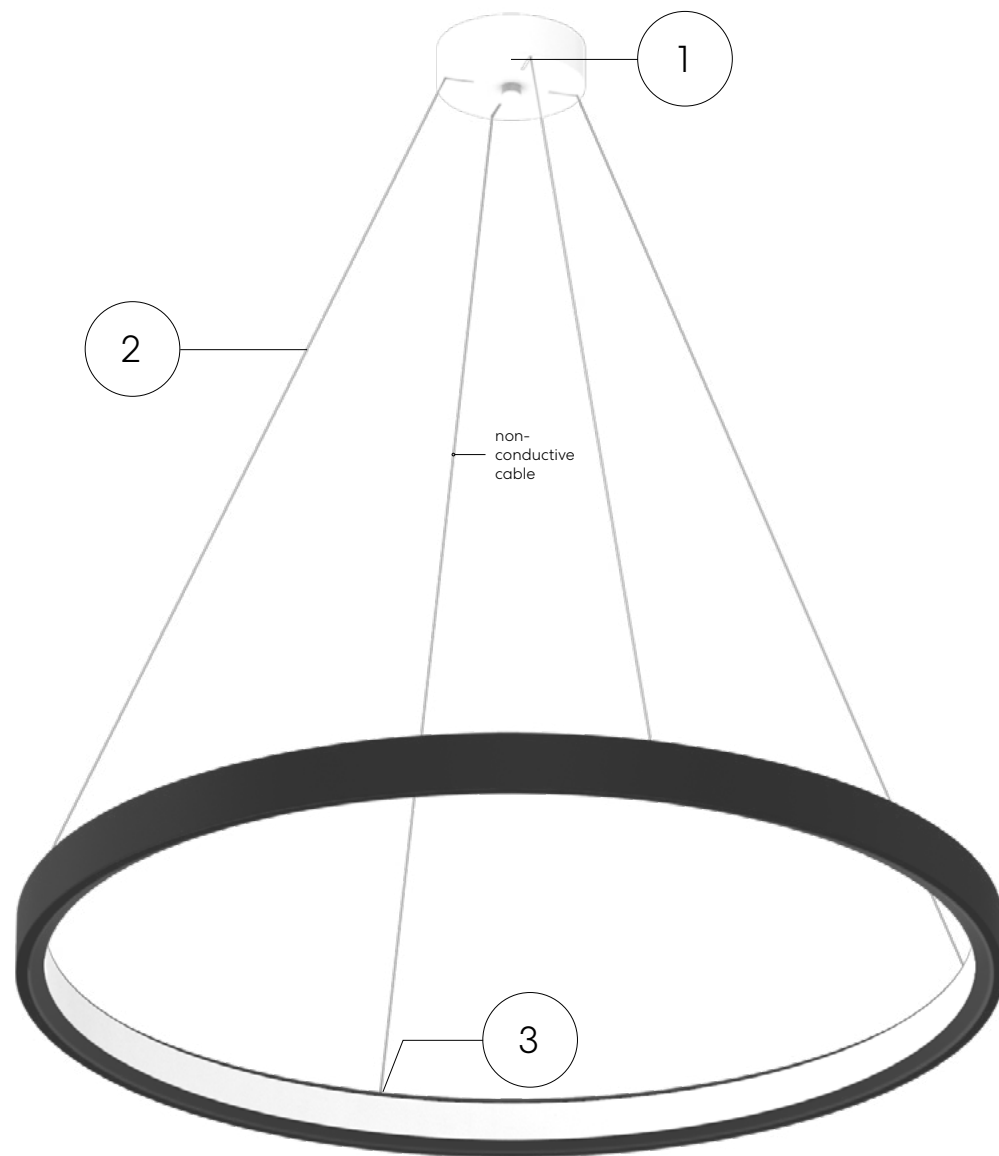

Design Details

The integrated suspension and power-over-cable provides an elegant mounting arrangement. Current from the driver to the LED array flows through seven-strand galvanized copper conductors.

A dielectric polymer coating insulates the cable which is supported by insulated holders at ceiling and luminaire mounting plate. Our standard integrated power-over-cable supports all available dimming and control options without additional conductors.