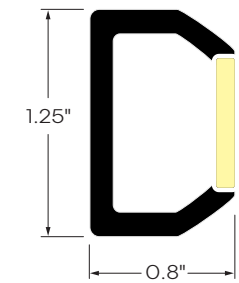

TUBULAR PROFILE

Rim Mini

At just 0.8" wide and 1.25" tall, Rim Mini maintains the design freedom the Rim Collection is known for.

Section View

Rim Tube

Rim Tube is a minimal, tubular luminaire that scales from simple geometric shapes to sculptural, multidimensional installations.