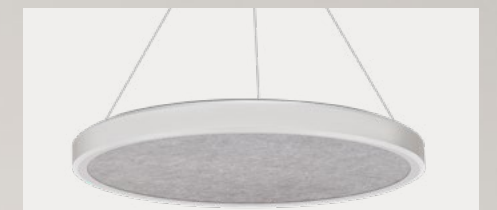

OPTION

Blank with Acoustic Only