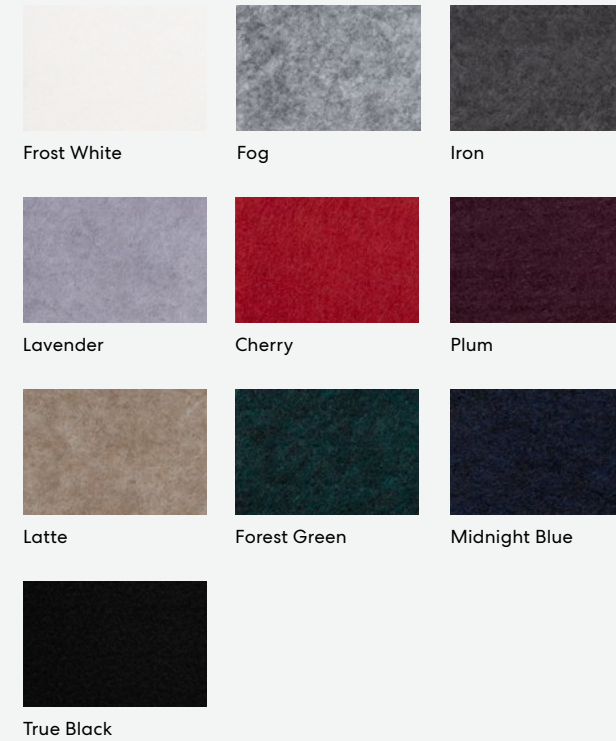

STANDARD COLORS