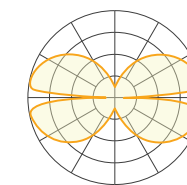

DISTRIBUTION

Inward