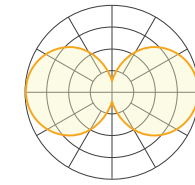

Outward

STATIC WHITE

- 2700K
- 3000K
- 3500K
- 4000K
- Custom Static White