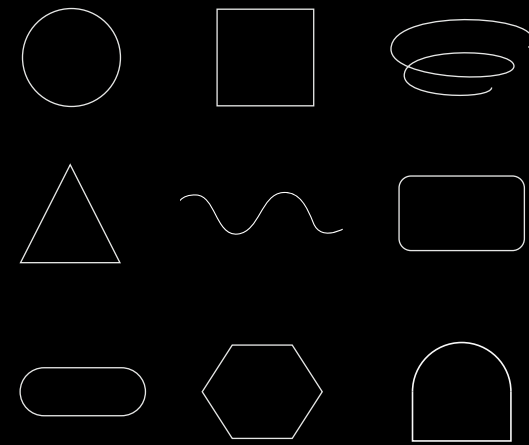

Lumenwerx 

Rim Collection

SHAPING ARCHITECTURAL SPACES

Rim Collection

Shape your Space

Feeding America Headquarters, Chicago
Architects: Partners by Design

Corporate Office
Rim Air Round, Pendant

Major Brand HQ
Architects: Sasaki

The Lighting Practice Office, New York
Architects: HOK

Rim Collection

10+ Architectural Shapes – Available in round, square, triangle, hexagon, oval, linear, and custom shapes.

Scalable & Modular – Use as single pendants, grouped multiples, or build flowing light systems using curved and linear sections..

Slim & Minimalist Design – Minimal profiles with seamless joining for uninterrupted uniform light.

Expanded Options – Rim Verso features outward distribution, in contrast to the inward distribution of the other collection luminaires. Also available: the sound-absorbing Rim Acoustix.