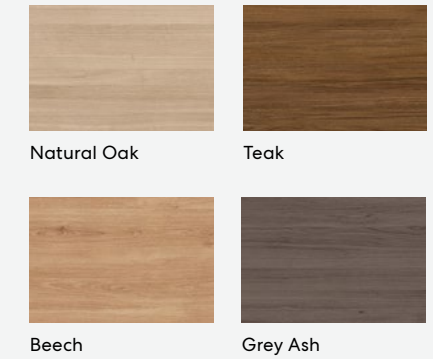

MADERA COLORS