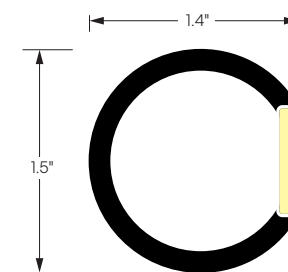

Rim Tube

Rim Tube is a minimal, tubular luminaire that scales from simple geometric shapes to sculptural, multidimensional installations.

Section View