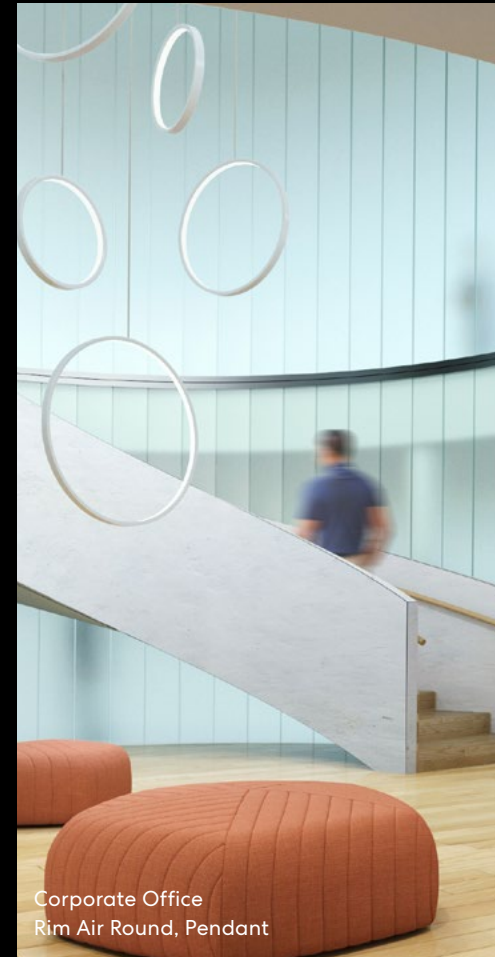

Rim Collection

Shape your Space