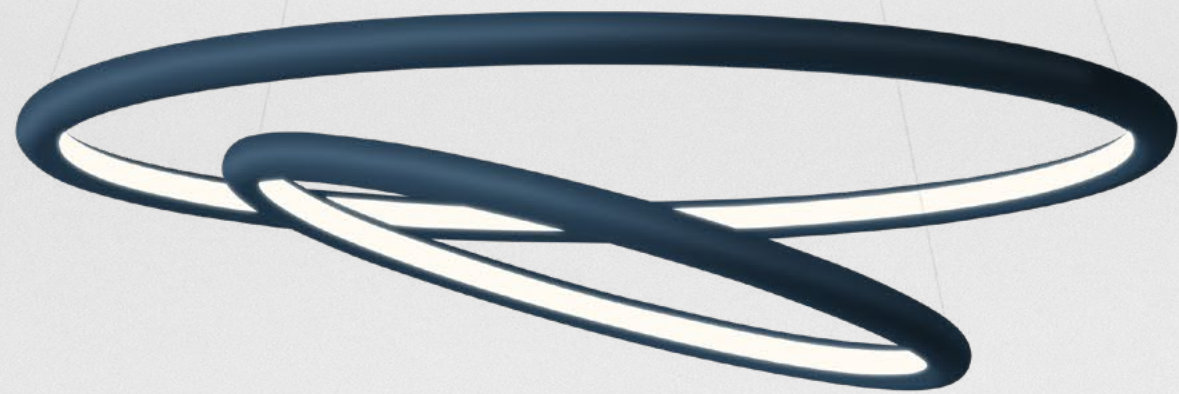

TUBULAR PROFILE

Rim Mini

At just 0.8" wide and 1.25" tall, Rim Mini maintains the design freedom the Rim Collection is known for.

Section View

Rim Tube

Rim Tube is a minimal, tubular luminaire that scales from simple geometric shapes to sculptural, multidimensional installations.

Section View

Not Just Any Shapes

Unexpected shapes and sizes, for lighting installations as unique as the spaces they brighten. The Rim Collection is now available in a gently Rounded Hexagon or Rounded Triangle, or captivating Coil. A trio of show-stopping luminaires as visually engaging as they are illuminating.

ROUNDED HEXAGON

ROUNDED TRIANGLE

COIL

From Subtle to Statement

Rim Tube

Rim Tube is not just a luminaire—it's a visual language.
Use it when you want lighting to shape a space,
tell a story, or simply add quiet elegance
without compromise.

Rim Tube

THE SHAPE OF REFINED EXPRESSION

The Rim Tube introduces a refined tubular form to the Rim Collection. With a minimalist 1.4" diameter, this versatile luminaire delivers bold expression through its clean geometry and striking illumination.