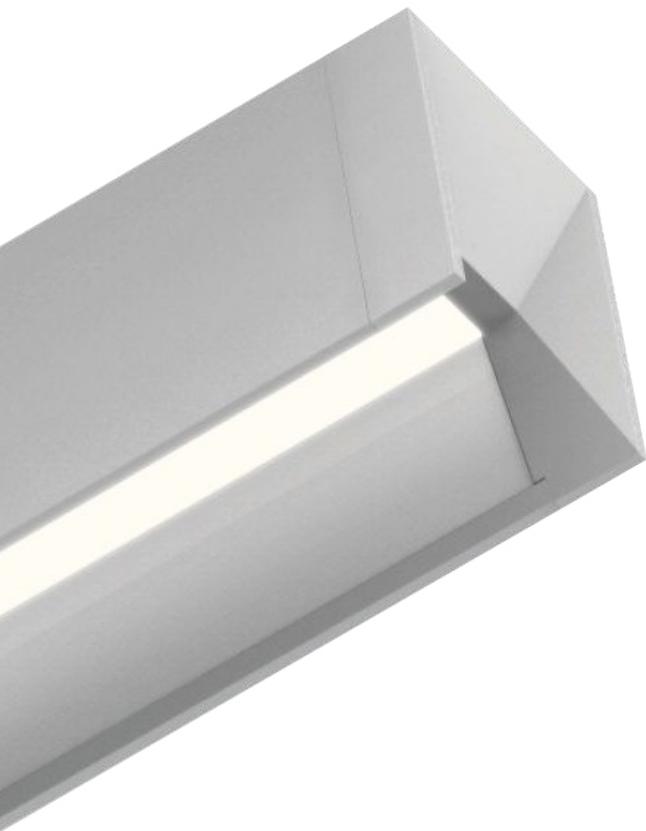

Lumenwerx 

Selka

PRECISION IN PROFILE.
COMFORT IN LIGHT.

Selka

With angular end caps, deep interior channel, and pleasing aspect ratio, Selka presents a crisp, refreshing style. Widespread uplight, comfortable downlight, high efficacy, and generous light output all make Selka eminently practical.

HOUSING FINISHES

Matte White,
Aluminium,
Custom

MOUNTING

Pendant

CONFIGURATIONS

Standalone,
Continuous Runs

Selka Pendant, HLO

Selka can be installed as **discrete luminaires** or **continuous runs**.

Optics

Selka offers two distinctive downlight options: a regressed High-Efficiency Lambertian Optic and regressed parabolic louvers, in either specular or matte finish. Both options combine visual comfort with good cut off and a soft downlight distribution.

DISTRIBUTIONS

Direct,
Direct/Indirect

UP TO

113 lm/w

OPTIONS

High-Efficiency Lambertian Optic

Specular Parabolic Louver

Matte Parabolic Louver