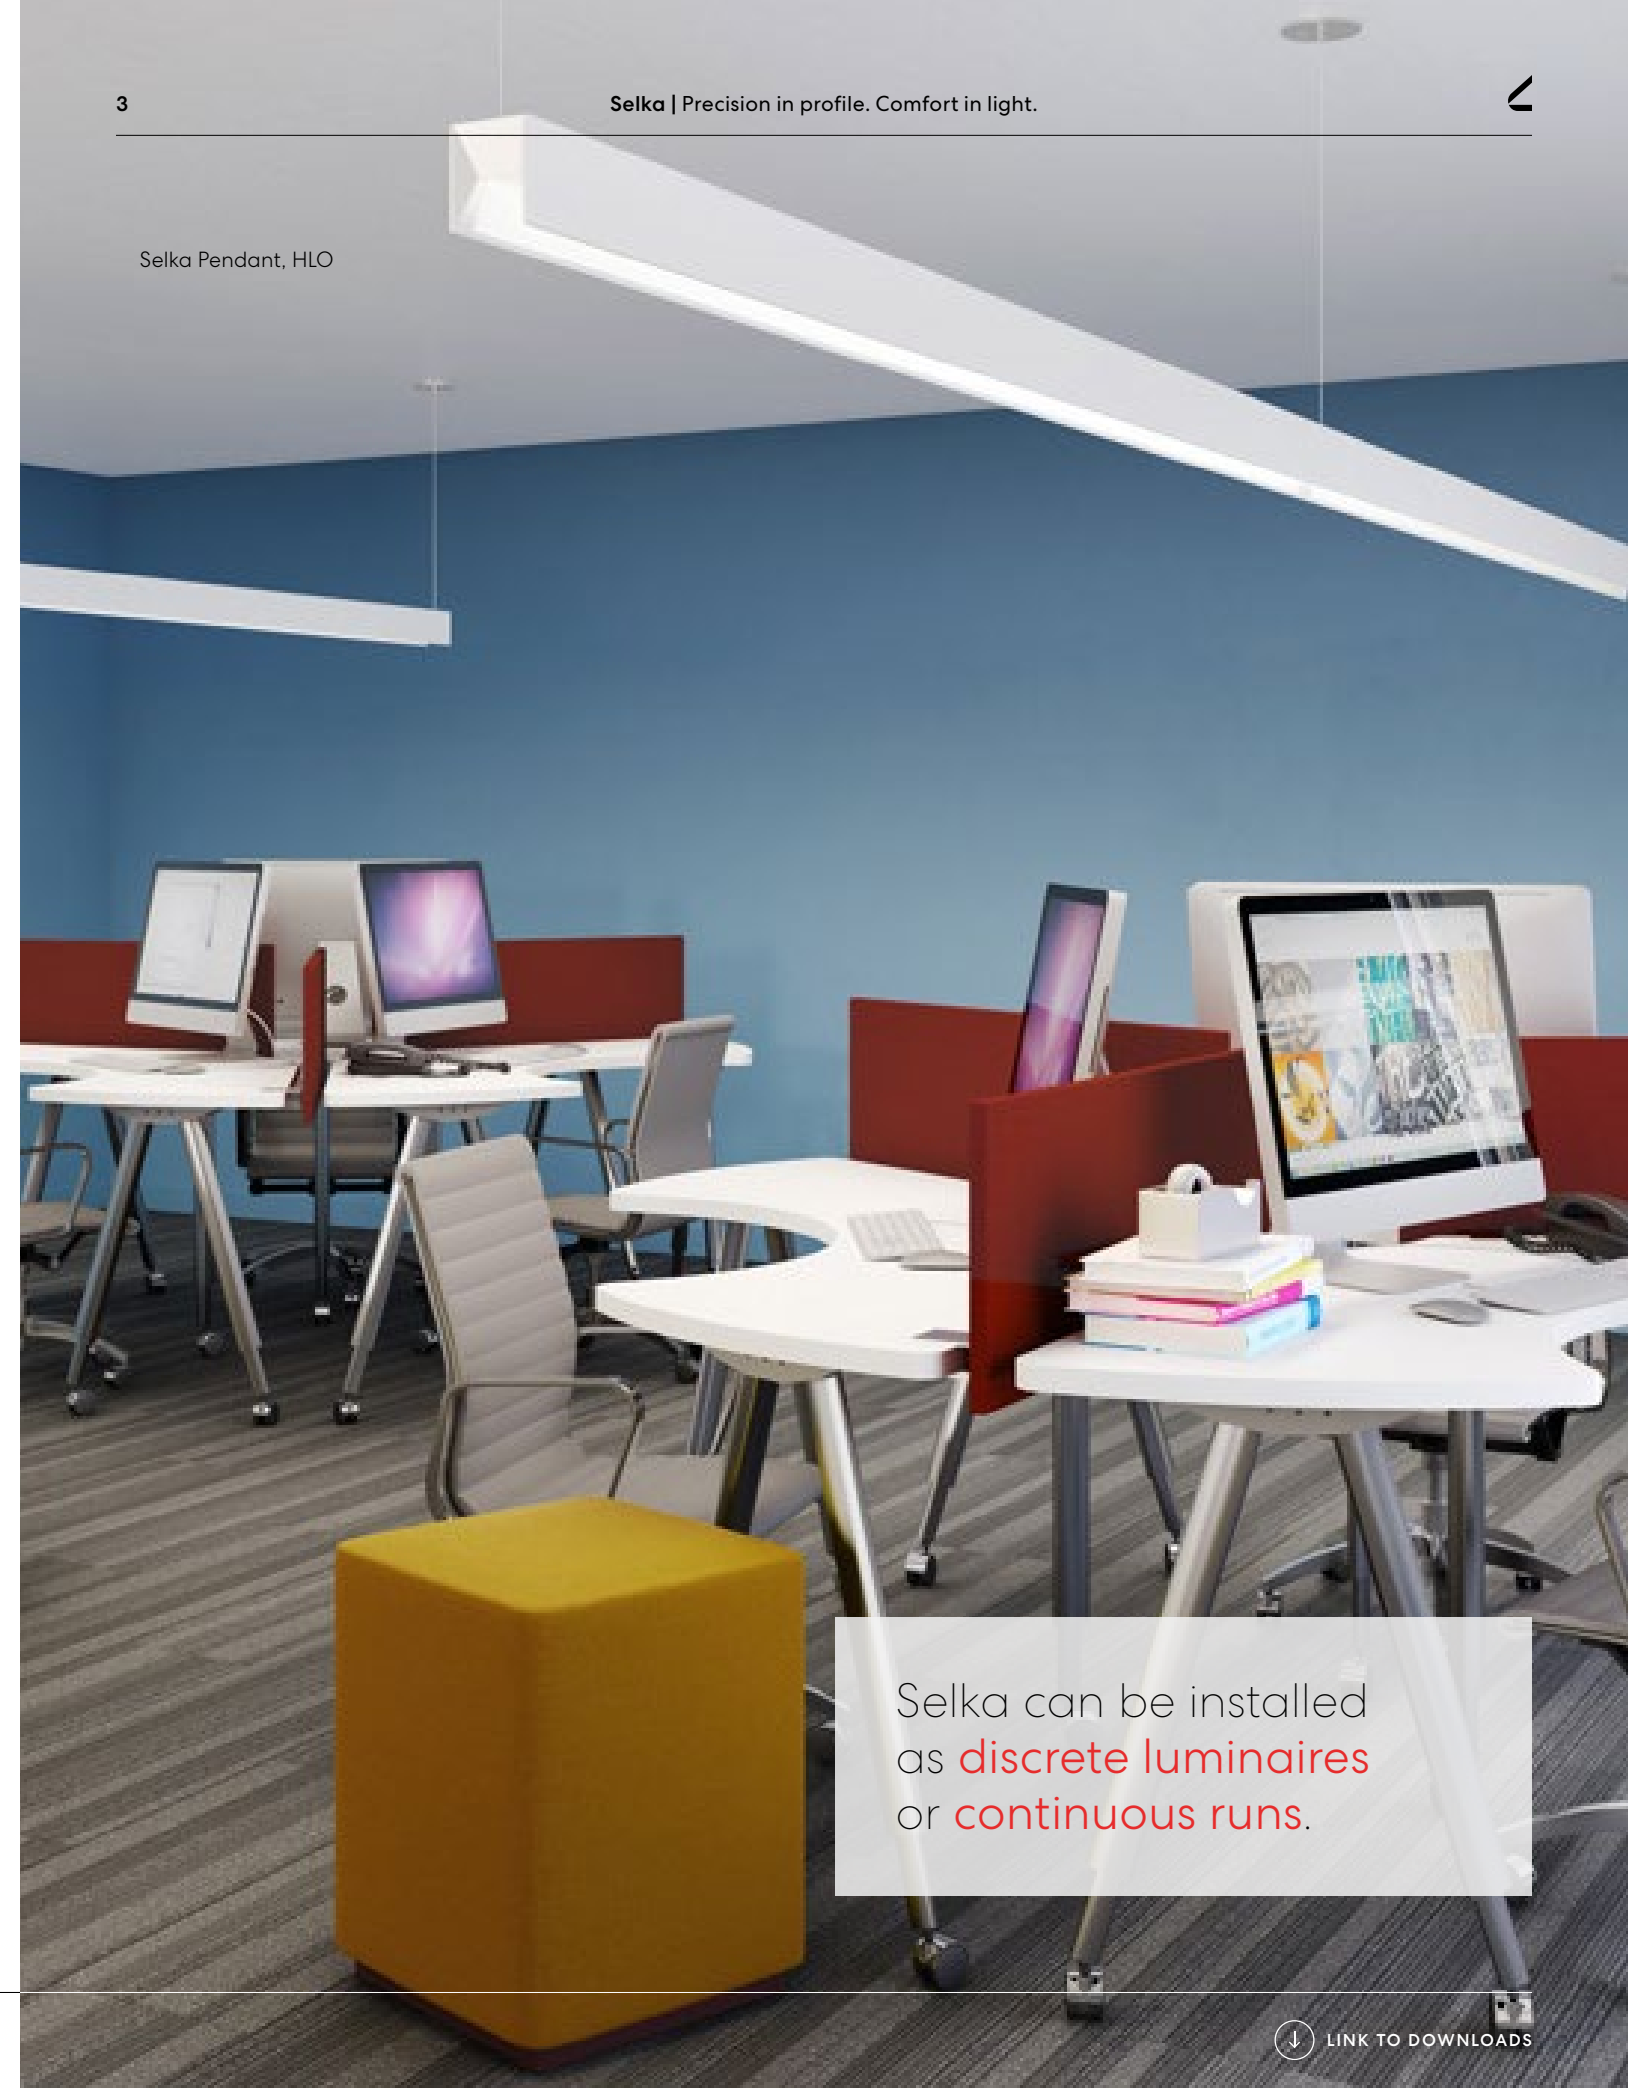

Lumenwerx 

Selka

PRECISION IN PROFILE.
COMFORT IN LIGHT.

Selka

With angular end caps, deep interior channel, and pleasing aspect ratio, Selka presents a crisp, refreshing style. Widespread uplight, comfortable downlight, high efficacy, and generous light output all make Selka eminently practical.

HOUSING FINISHES

Matte White,
Aluminium,
Custom

MOUNTING

Pendant

CONFIGURATIONS

Standalone,
Continuous Runs

Selka Pendant, HLO

Selka can be installed as **discrete luminaires** or **continuous runs**.

Optics

Selka offers two distinctive downlight options: a regressed High-Efficiency Lambertian Optic and regressed parabolic louvers, in either specular or matte finish. Both options combine visual comfort with good cut off and a soft downlight distribution.