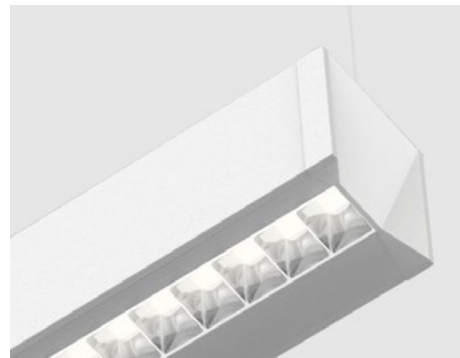

Lumenwerx 

Selka

PRECISION IN PROFILE.
COMFORT IN LIGHT.

Selka

With angular end caps, deep interior channel, and pleasing aspect ratio, Selka presents a crisp, refreshing style. Widespread uplight, comfortable downlight, high efficacy, and generous light output all make Selka eminently practical.

Optics

Selka offers two distinctive downlight options: a regressed High-Efficiency Lambertian Optic and regressed parabolic louvers, in either specular or matte finish. Both options combine visual comfort with good cut off and a soft downlight distribution.

DISTRIBUTIONS

Direct,
Direct/Indirect

UP TO

113 lm/w

OPTIONS

High-Efficiency Lambertian Optic

Specular Parabolic Louver

Matte Parabolic Louver

DIRECT OPTIC

DIRECT OPTIC

HLO
High-Efficiency
Lambertian Optic

SPL
Specular Parabolic
Louver

MPL
Matte Parabolic
Louver

WIO2
Widespread
Indirect Optic

SELKA
BROCHURE

SELKA COLLECTION
ONLINE