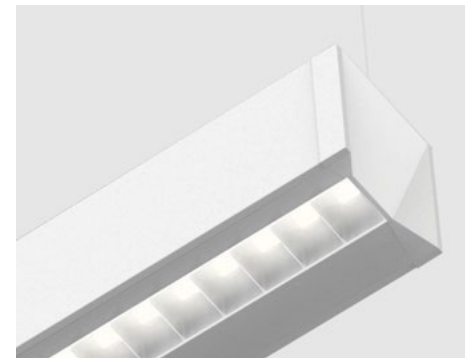

Lumenwerx 

Selka

PRECISION IN PROFILE.
COMFORT IN LIGHT.

Selka

With angular end caps, deep interior channel, and pleasing aspect ratio, Selka presents a crisp, refreshing style. Widespread uplight, comfortable downlight, high efficacy, and generous light output all make Selka eminently practical.

Optics

Selka offers two distinctive downlight options: a regressed High-Efficiency Lambertian Optic and regressed parabolic louvers, in either specular or matte finish. Both options combine visual comfort with good cut off and a soft downlight distribution.

DISTRIBUTIONS

Direct,
Direct/Indirect

UP TO

113 lm/w

OPTIONS

High-Efficiency Lambertian Optic

Specular Parabolic Louver

Matte Parabolic Louver

DIRECT OPTIC

DIRECT OPTIC

HLO
High-Efficiency
Lambertian Optic

SPL
Specular Parabolic
Louver

MPL
Matte Parabolic
Louver

WIO2
Widespread
Indirect Optic

SELKA
BROCHURE

SELKA COLLECTION
ONLINE