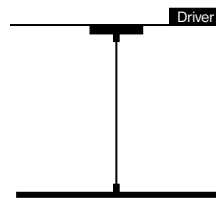

FLAT CANOPY

Remote driver
With square or
round flat canopy