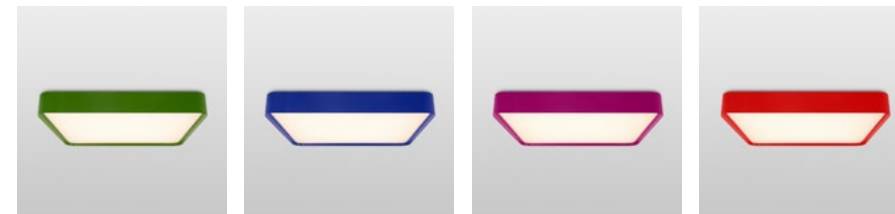

# Abundance of colors

The Shell collection is available in nine standard finish colors and can be featured with three static color illumination options.

## FINISH OPTIONS

Matte White

Aluminum

Matte Black

Yellow

Green

Blue

Magenta