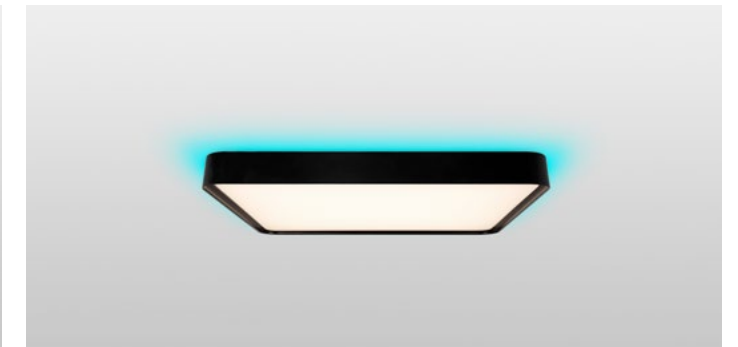

Play with colors

The Shell collection features an elegant uplight glow in both surface- and pendant-mounted fixtures.

UP GLOW COLOR OPTIONS

Blue Glow