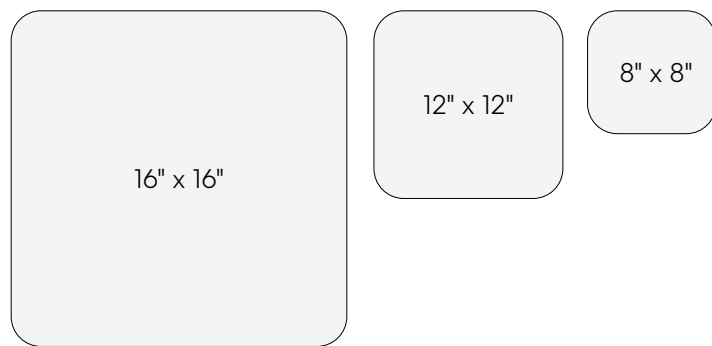

LINEAR Pendant, Surface Mounting