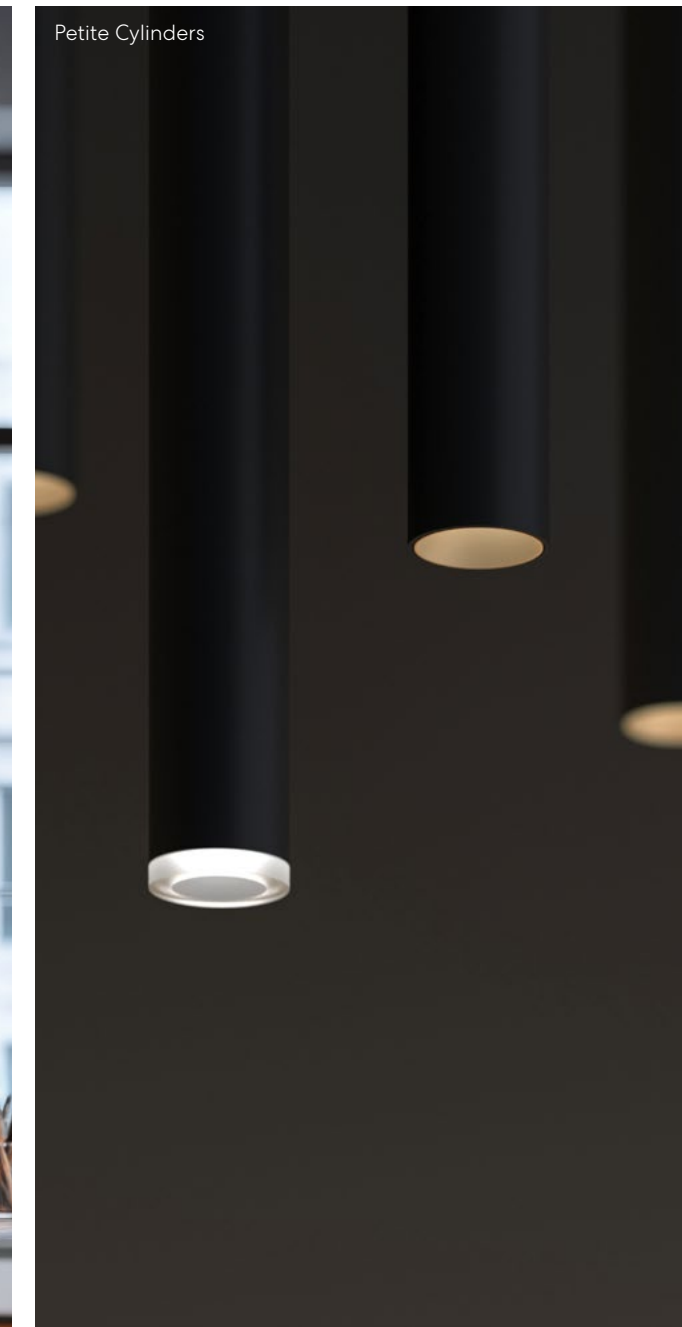

Lumenwerx Solutions

Lumenwerx continues to expand, offering you more lighting solutions. It is always our goal to bring you the most relevant luminaires in performance, technology and style for your design needs.