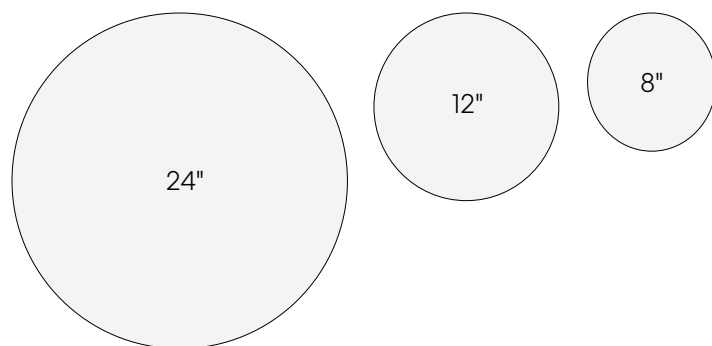

Shapes & Sizes

Formerly a collection of round fixtures only, our reinvigorated Shell family now includes square and linear members, each in multiple sizes for increased creative flexibility. While round and square shaped Shell can convey powerful lighting expressions on their own, they can also act as design punctuation marks, add lines of linear Shell in comprehensive and dynamic projects.

ROUND Pendant, Recessed, Surface, Wall Mounting (except 24")

SQUARE Pendant, Recessed, Surface, Wall Mounting