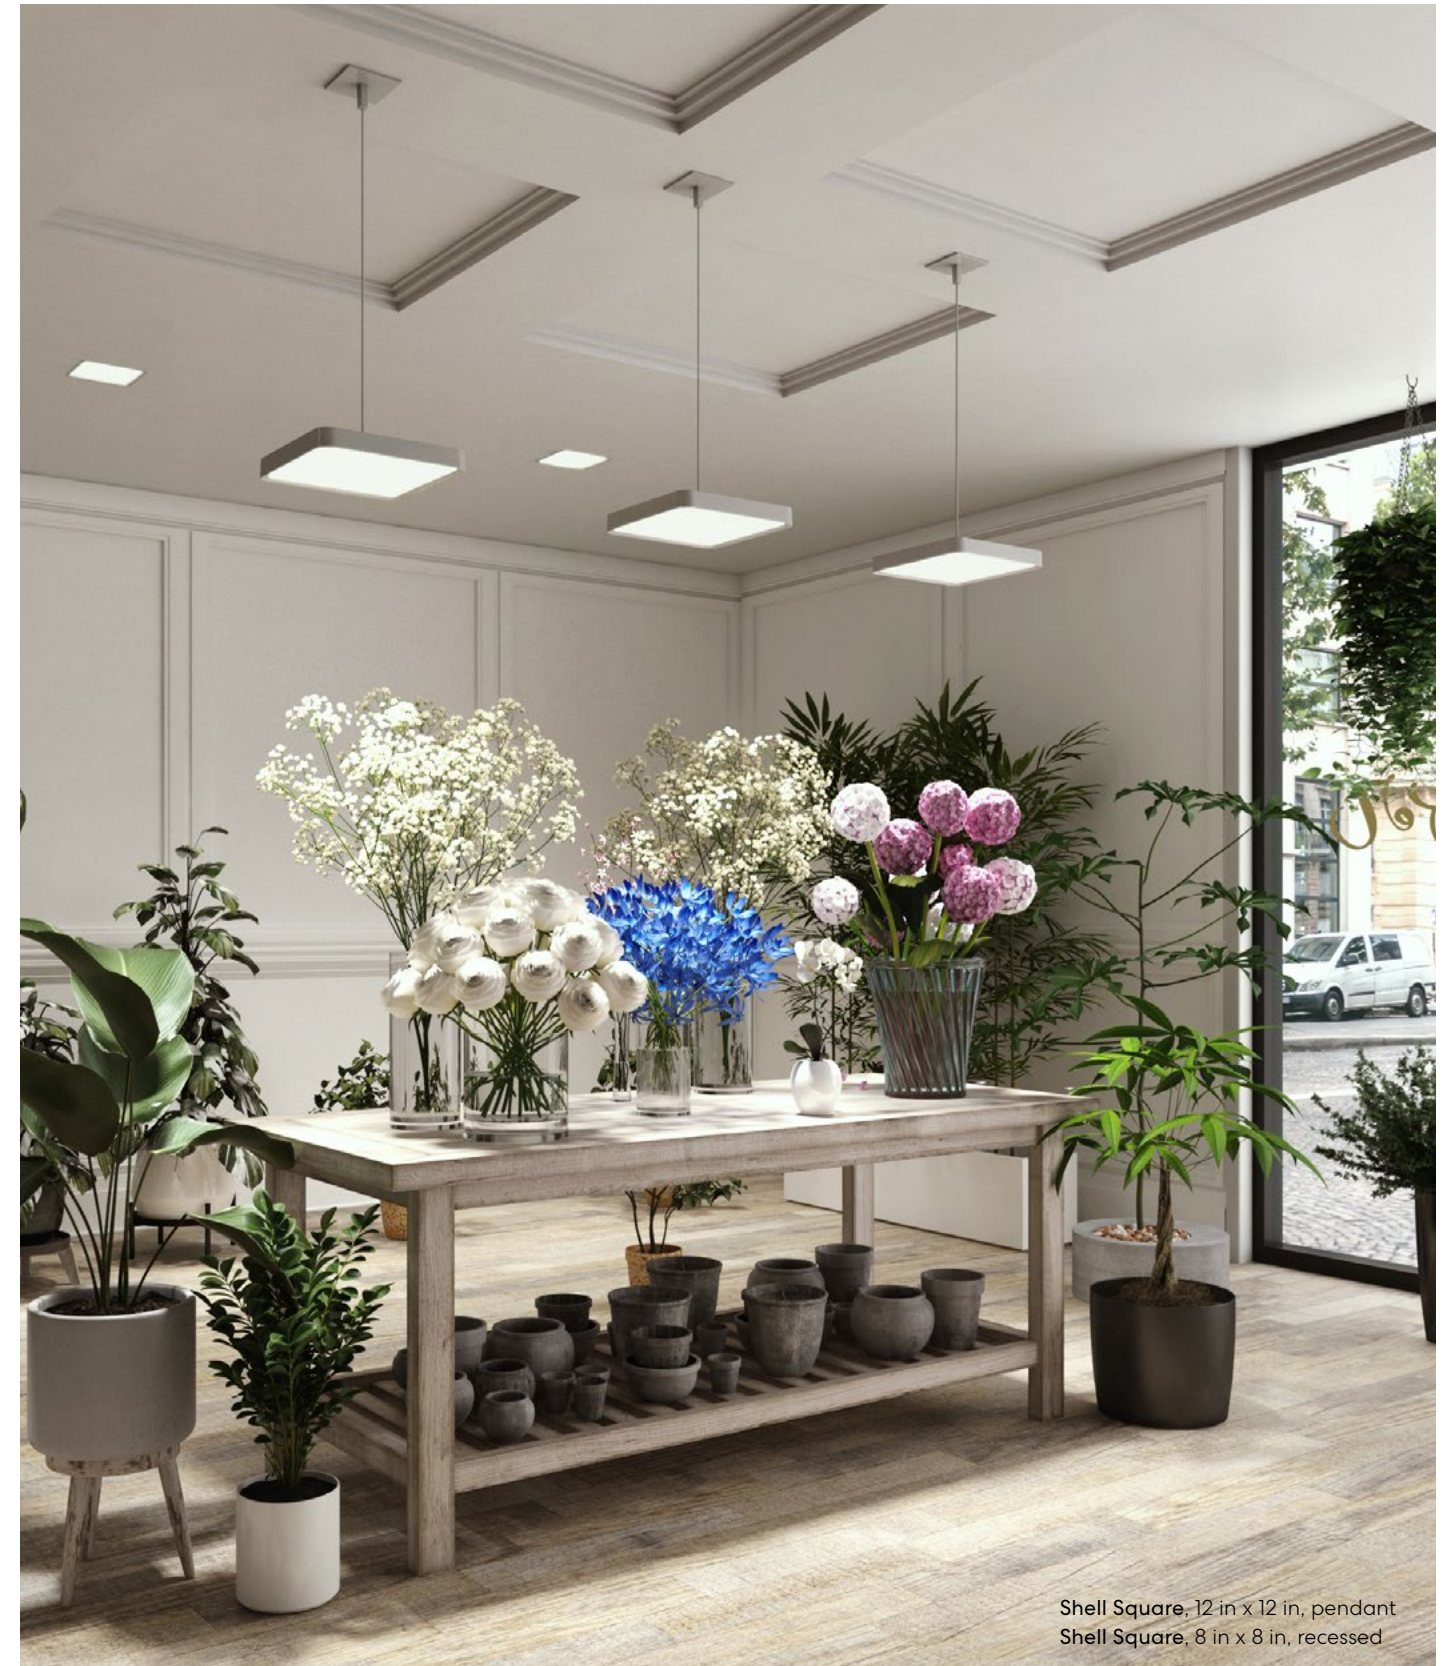

### FLAT CANOPY

Remote driver  
With square or  
round flat canopy

### INTEGRAL DRIVER

Integral driver  
With round 24 in only  
with round flat canopy

Square

Square

Integral driver, Shell Round 24" only

Round

Round

Shell Square, 12 in x 12 in, pendant  
Shell Square, 8 in x 8 in, recessed