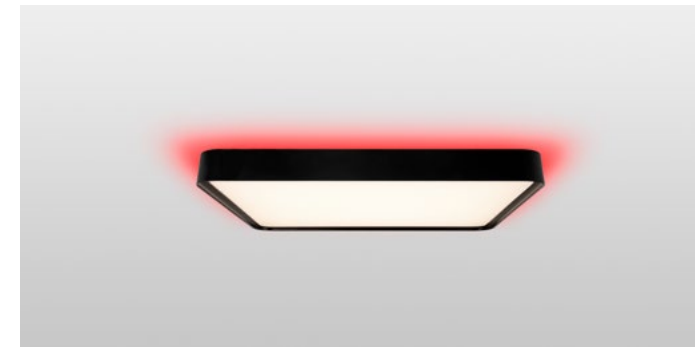

Play with colors

The Shell collection features an elegant uplight glow in both surface- and pendant-mounted fixtures.

UP GLOW COLOR OPTIONS

Red Glow