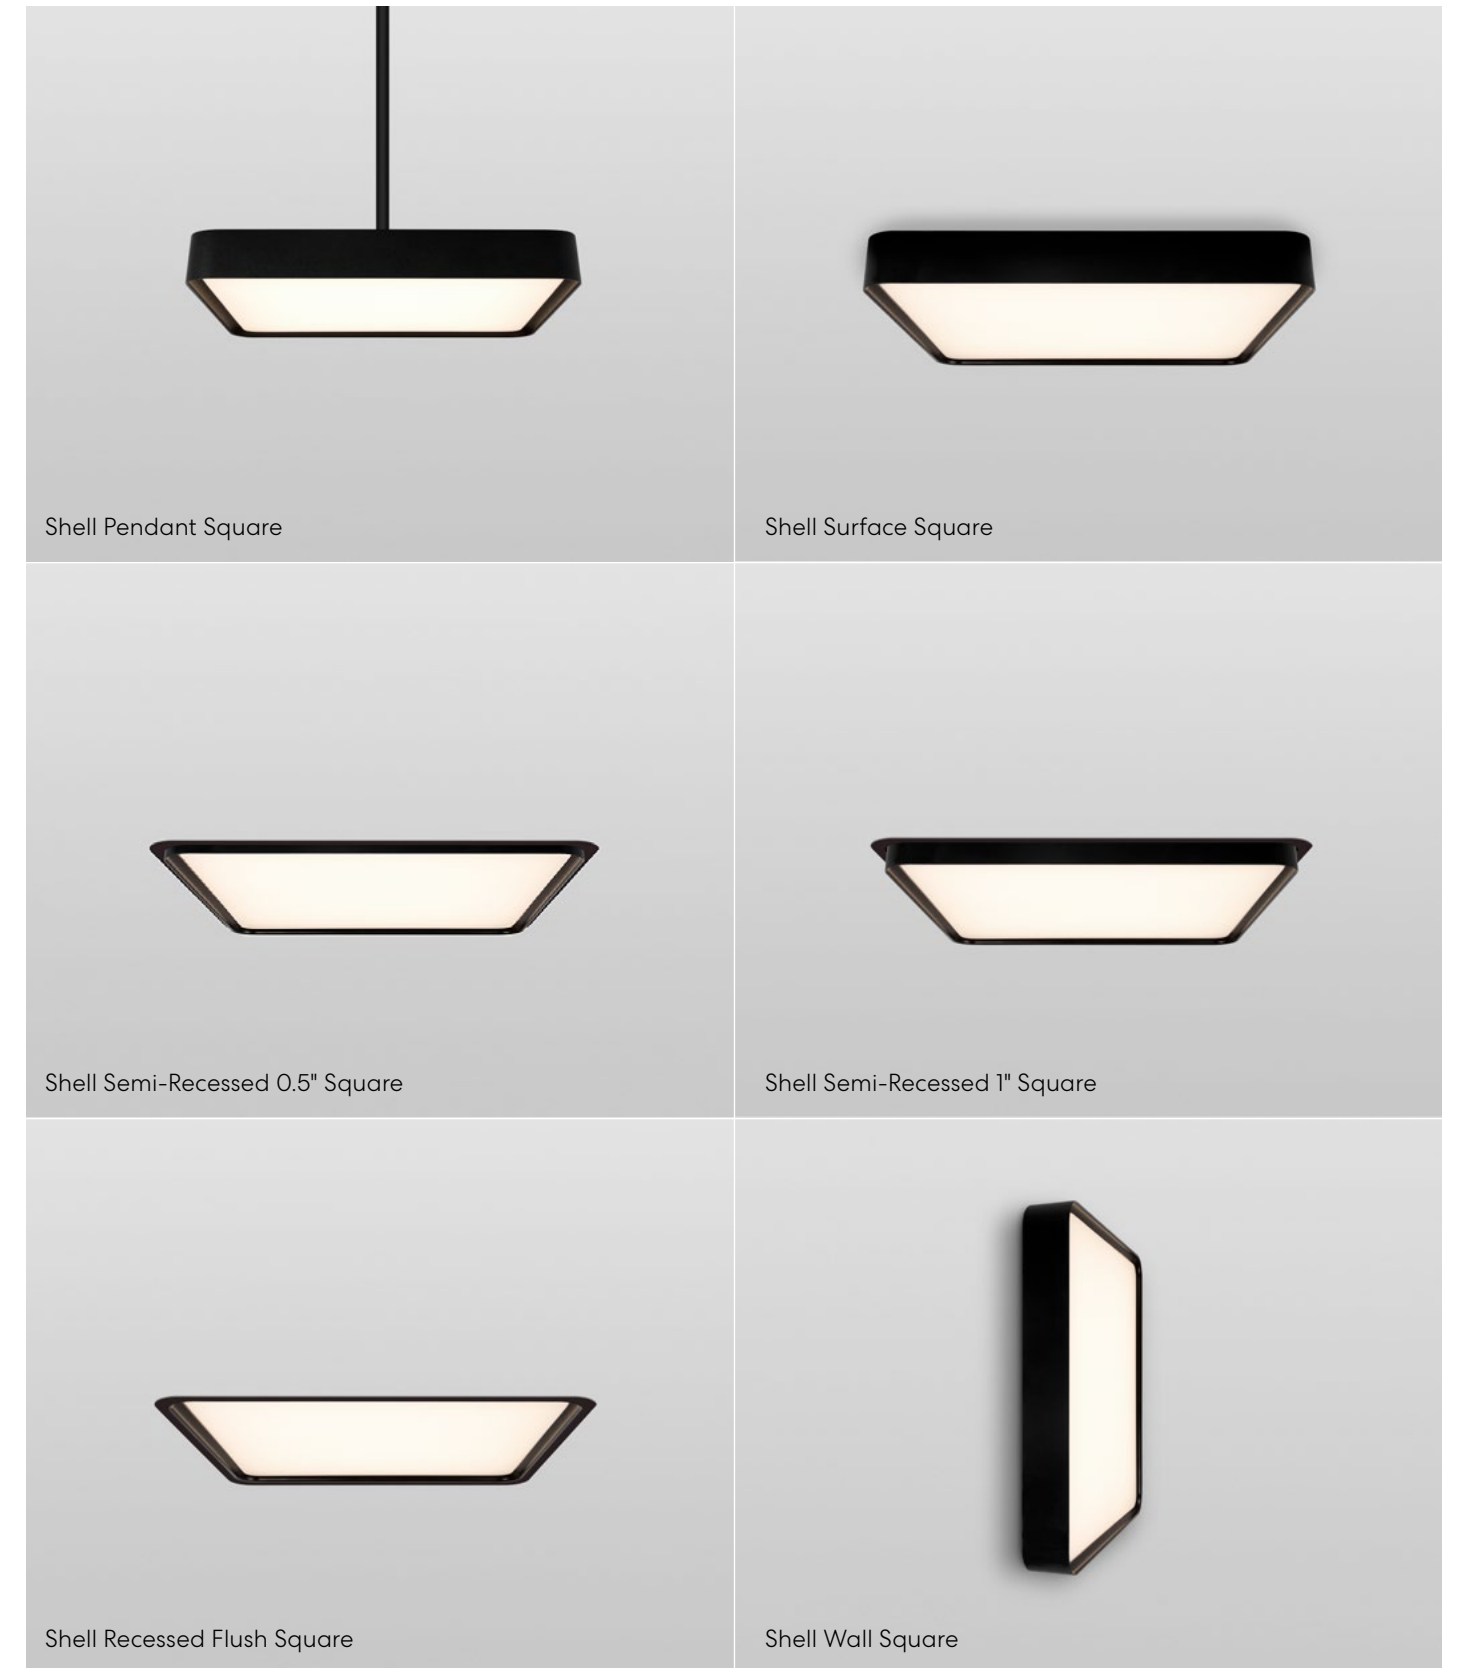

Shell Square

From round to square. Shell Square delivers the same core features as Shell Round with an impressive efficacy of up to 124 lm/W. Available in three sizes—8" x 8", 12" x 12", and 16" x 16"—Shell Square also achieves a comfortable UGR of <19 to support WELL Building Standard requirements. Pendant-, recessed-, surface-, and wall-mounted options provide flexible integration across a wide range of applications.

	8"		12"		16"		Up light glow	Adjustable lens drop	Finishes
	Dimension	H: 2 3/32"	12"x12"	H: 2 3/32"	16"x16"	H: 2 3/32"			
Lens Option (recessed mounting)	Flush, Drop 0.5", Drop 1"								
Lumen package	450 to 900 lm		1,000 to 2,000 lm		1,800 to 3,600 lm				
Pendant	●		●		●		●		
Recessed	●		●		●		●		
Surface	●		●		●		●		
Wall	●		●		●		●		

Mounting

Shell Pendant Square

Shell Surface Square

Shell Semi-Recessed 0.5" Square

Shell Semi-Recessed 1" Square

Shell Recessed Flush Square

Shell Wall Square