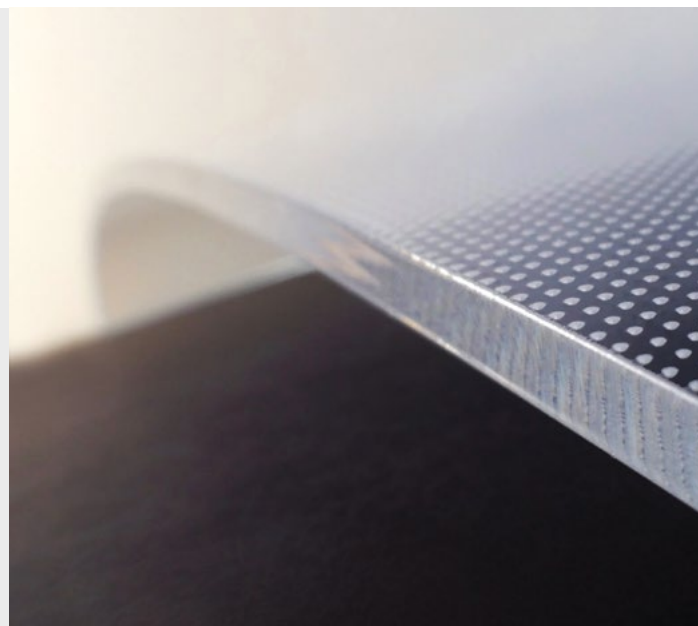

# Pleasing Light in Three Dimensions

With the LED flux side-coupled directly into the optical panel, the SideView housing is very shallow, less than 2¾" deep. Despite its minimal depth, the Sideview's gently curved concave optic seems to disappear up into the ceiling.

## Compression Planar Optics—CPO

SideView's attractive and comfortable lighting result comes from our innovative LumenWerx Compression Planar Optic. Compression Planar Optic represents a new approach to side-lighting: a rigid frame holds the edge-lighted luminous plane into a soft curve with a precise radius. A graduated and finely textured extractive microstructure combined with a contoured upper reflector complete the optical system.

When light is coupled in from the outboard LED arrays, the specific width and curvature of the optical plane redirect light into a soft-shouldered distribution with superior luminous uniformity.

1