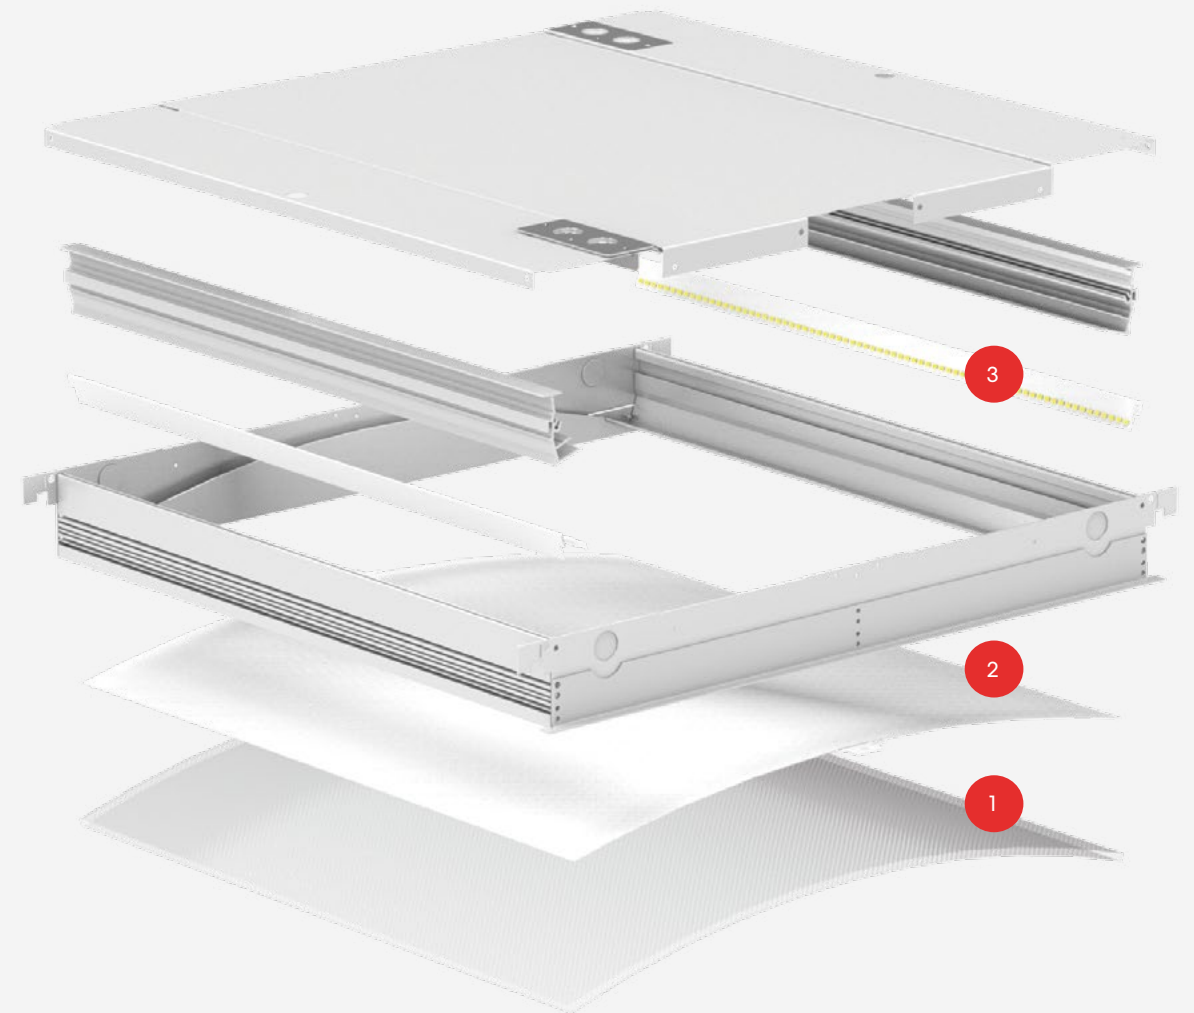

# Pleasing Light in Three Dimensions

With the LED flux side-coupled directly into the optical panel, the SideView housing is very shallow, less than 2¾" deep. Despite its minimal depth, the Sideview's gently curved concave optic seems to disappear up into the ceiling.

SideView offers three lumen packages, from 2000 to 4000 lumens, with luminaire efficacy up to 87 LPW. The custom LED arrays maintain the three color temperature options within three SDCM.

Dimmable drivers, either digital or analog, are standard. They operate the LED's at reduced temperatures, achieving L80 beyond 60,000 hours. Clean detailing assures compatibility with typical ceiling types. Both driver and LED cartridges are field-replaceable.

## Compression Planar Optics—CPO

SideView's attractive and comfortable lighting result comes from our innovative LumenWerx Compression Planar Optic. Compression Planar Optic represents a new approach to side-lighting: a rigid frame holds the edge-lighted luminous plane into a soft curve with a precise radius. A graduated and finely textured extractive microstructure combined with a contoured upper reflector complete the optical system.

When light is coupled in from the outboard LED arrays, the specific width and curvature of the optical plane redirect light into a soft-shouldered distribution with superior luminous uniformity.

1