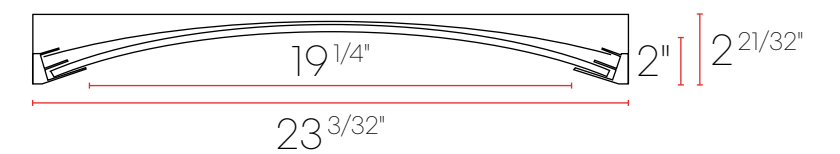

UP TO

87 lm/W

Gently Curved  
Concave Optic

PROFILE

2"

# Pleasing Light in Three Dimensions

With the LED flux side-coupled directly into the optical panel, the SideView housing is very shallow, less than 2¾" deep. Despite its minimal depth, the Sideview's gently curved concave optic seems to disappear up into the ceiling.