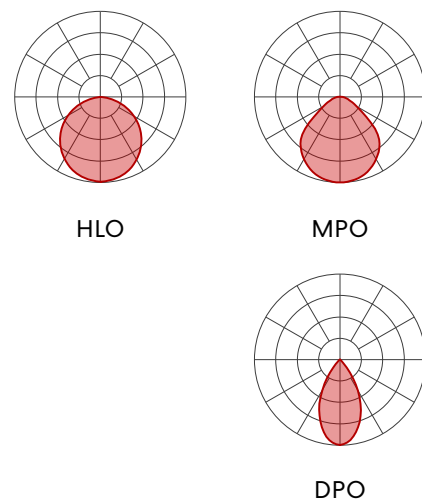

Direct Optics

The **High-Efficiency Lambertian Optic (HLO)** delivers uniform illumination with wide distribution and flawless beam edges. The lens ensures maximum light output and energy efficiency.

The **Micro-Prism Optic™ (MPO)** is meticulously crafted to eliminate glare while maximizing illumination, providing impressive visual comfort.

The **Diamond Prism Optic™ (DPO)** is our patented 3-tiered system meticulously crafted to refract and reflect beams with great precision, effectively keeping glare to a minimum while delivering light of exceptional quality and visual comfort.