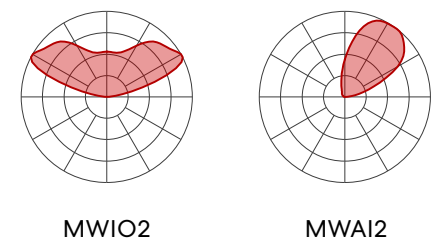

## Direct Optics

The **High-Efficiency Lambertian Optic (HLO)** delivers uniform illumination with wide distribution and flawless beam edges. The lens ensures maximum light output and energy efficiency.

The **Micro-Prism Optic™ (MPO)** is meticulously crafted to eliminate glare while maximizing illumination, providing impressive visual comfort.

The **Diamond Prism Optic™ (DPO)** is our patented 3-tiered system meticulously crafted to refract and reflect beams with great precision, effectively keeping glare to a minimum while delivering light of exceptional quality and visual comfort.

## Indirect Optics

The **Mini Widespread Indirect Optic (MWIO2)** offers an impressive 160° spread and creates uniform illumination on the ceiling.

The **Mini Widespread Asymmetric Indirect Optic (MWAI2)** is engineered for a wide asymmetric light distribution to create precise lighting placements.