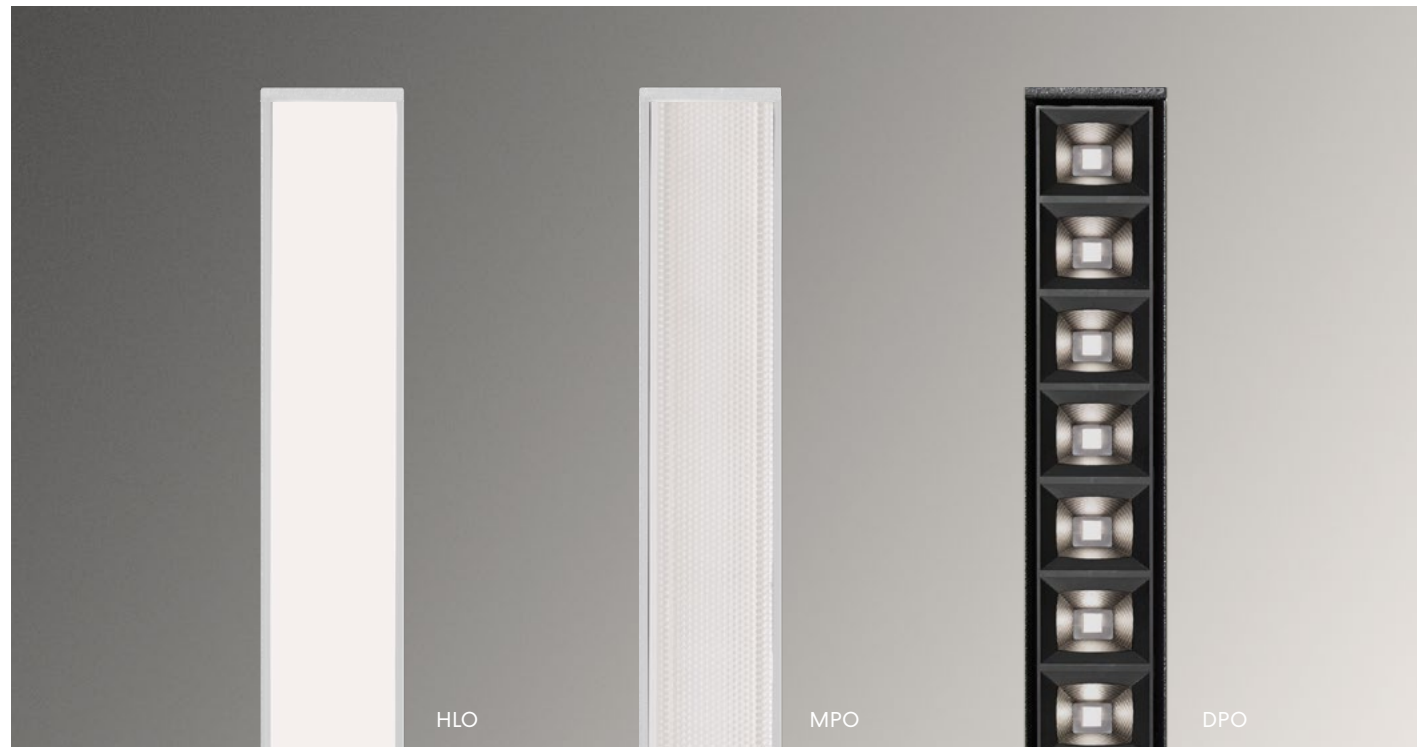

Optical Performance

Slight delivers precise, low-glare, and powerful lighting tailored to a variety of needs, and providing exceptional visual comfort in any setting. The collection features three direct optics—HLO, MPO, and DPO (available in Matte Black and Graphite finishes)—and two indirect optics—MWIO2 and MWAI2.

UP TO
1000 lm/ft

ULTRA LOW GLARE
UGR < 10

Impressive
Visual Comfort

UP TO
95 CRI