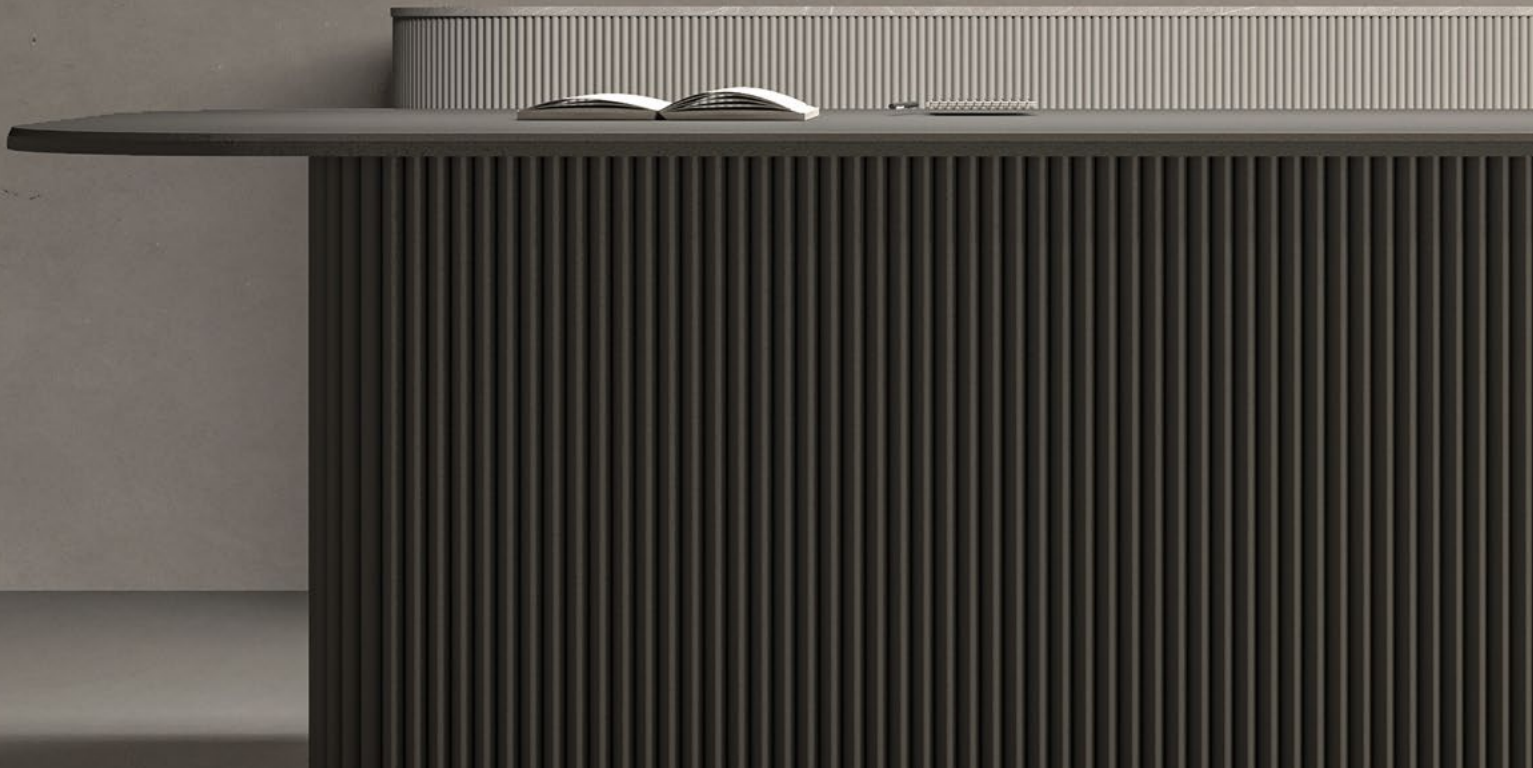

# Slight

Sleek in design, slim in profile, and powerful in impact, the Slight collection blends effortlessly into any setting. These miniature linear luminaires, equipped with a remote driver, deliver precise, glare-controlled illumination, ensuring exceptional visual comfort.