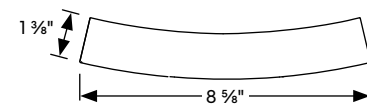

Smile

Smile is a linear LED pendant luminaire with a gently curved profile that adds a distinctive expression to a design just 1 3/8" deep and 8 5/8" wide.

Smile provides widespread uplight and well-controlled downlight, delivering both efficient and comfortable illumination.

Constructed of an extruded aluminum housing, die-cast aluminum end caps, and precision connector elements, Smile installs with consistent alignment. Long-term reliability is supported by effective thermal management and easy access to drivers and cartridge-mounted arrays.

Smile is offered in a choice of light distributions, outputs, and color temperatures, together with comprehensive electrical and control options. Companion wall luminaires are also part of the collection.

PERFORMANCE

PER 4FT - FOR 15% DOWN AND 85% UP DISTRIBUTION

LED OUTPUT	COLOR TEMPS	WATTS	NOMINAL LUMENS	EFFICACY LPW
Low output	4000K	27.5	3000	110
Medium output	4000K	32	3500	109
High output	4000K	37	4000	108

SIZE