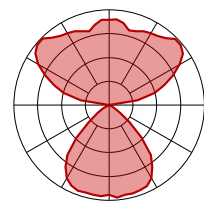

PERFORMANCE

PER 4FT - FOR 15% DOWN AND 85% UP DISTRIBUTION

LED OUTPUT	COLOR TEMPS	WATTS	NOMINAL LUMENS	EFFICACY LPW
Low output	4000K	27.5	3000	110
Medium output	4000K	32	3500	109
High output	4000K	37	4000	108

SIZE

DISTRIBUTIONS

15% down - 85% up

35% down - 65% up

60% down - 40% up

SMILE ONLINE

 Lumenwerx

ALWAYS LIGHT
RIGHT