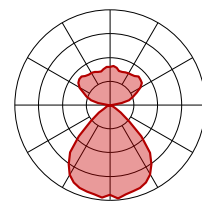

PERFORMANCE

PER 4FT - FOR 15% DOWN AND 85% UP DISTRIBUTION

LED OUTPUT	COLOR TEMPS	WATTS	NOMINAL LUMENS	EFFICACY LPW
Low output	4000K	27.5	3000	110
Medium output	4000K	32	3500	109
High output	4000K	37	4000	108

SIZE

DISTRIBUTIONS

15% down - 85% up

35% down - 65% up

60% down - 40% up

SMILE ONLINE

 Lumenwerx

ALWAYS LIGHT
RIGHT