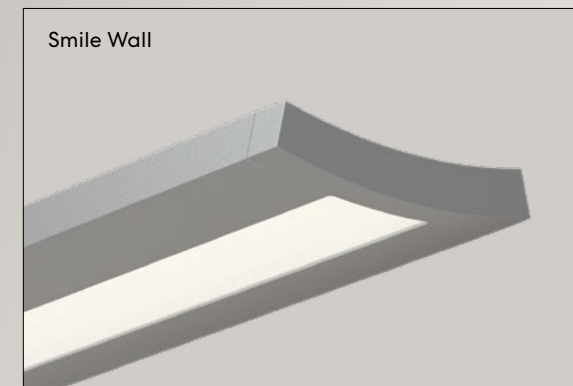

Smile

CURVED PROFILE.
LINEAR COMFORT.

Smile

Smile is a linear LED pendant luminaire with a gently curved profile that adds a distinctive expression to a design just 1 3/8" deep and 8 5/8" wide.

Smile provides widespread uplight and well-controlled downlight, delivering both efficient and comfortable illumination.

SIZE

DISTRIBUTIONS

15% down - 85% up

35% down - 65% up

60% down - 40% up

SMILE ONLINE

 Lumenwerx

ALWAYS LIGHT
RIGHT