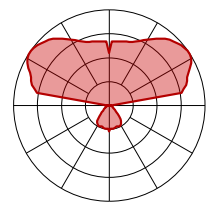

PERFORMANCE

PER 4FT - FOR 15% DOWN AND 85% UP DISTRIBUTION

LED OUTPUT	COLOR TEMPS	WATTS	NOMINAL LUMENS	EFFICACY LPW
Low output	4000K	27.5	3000	110
Medium output	4000K	32	3500	109
High output	4000K	37	4000	108

SIZE

DISTRIBUTIONS

15% down - 85% up

35% down - 65% up

60% down - 40% up

SMILE ONLINE

 Lumenwerx

ALWAYS LIGHT
RIGHT