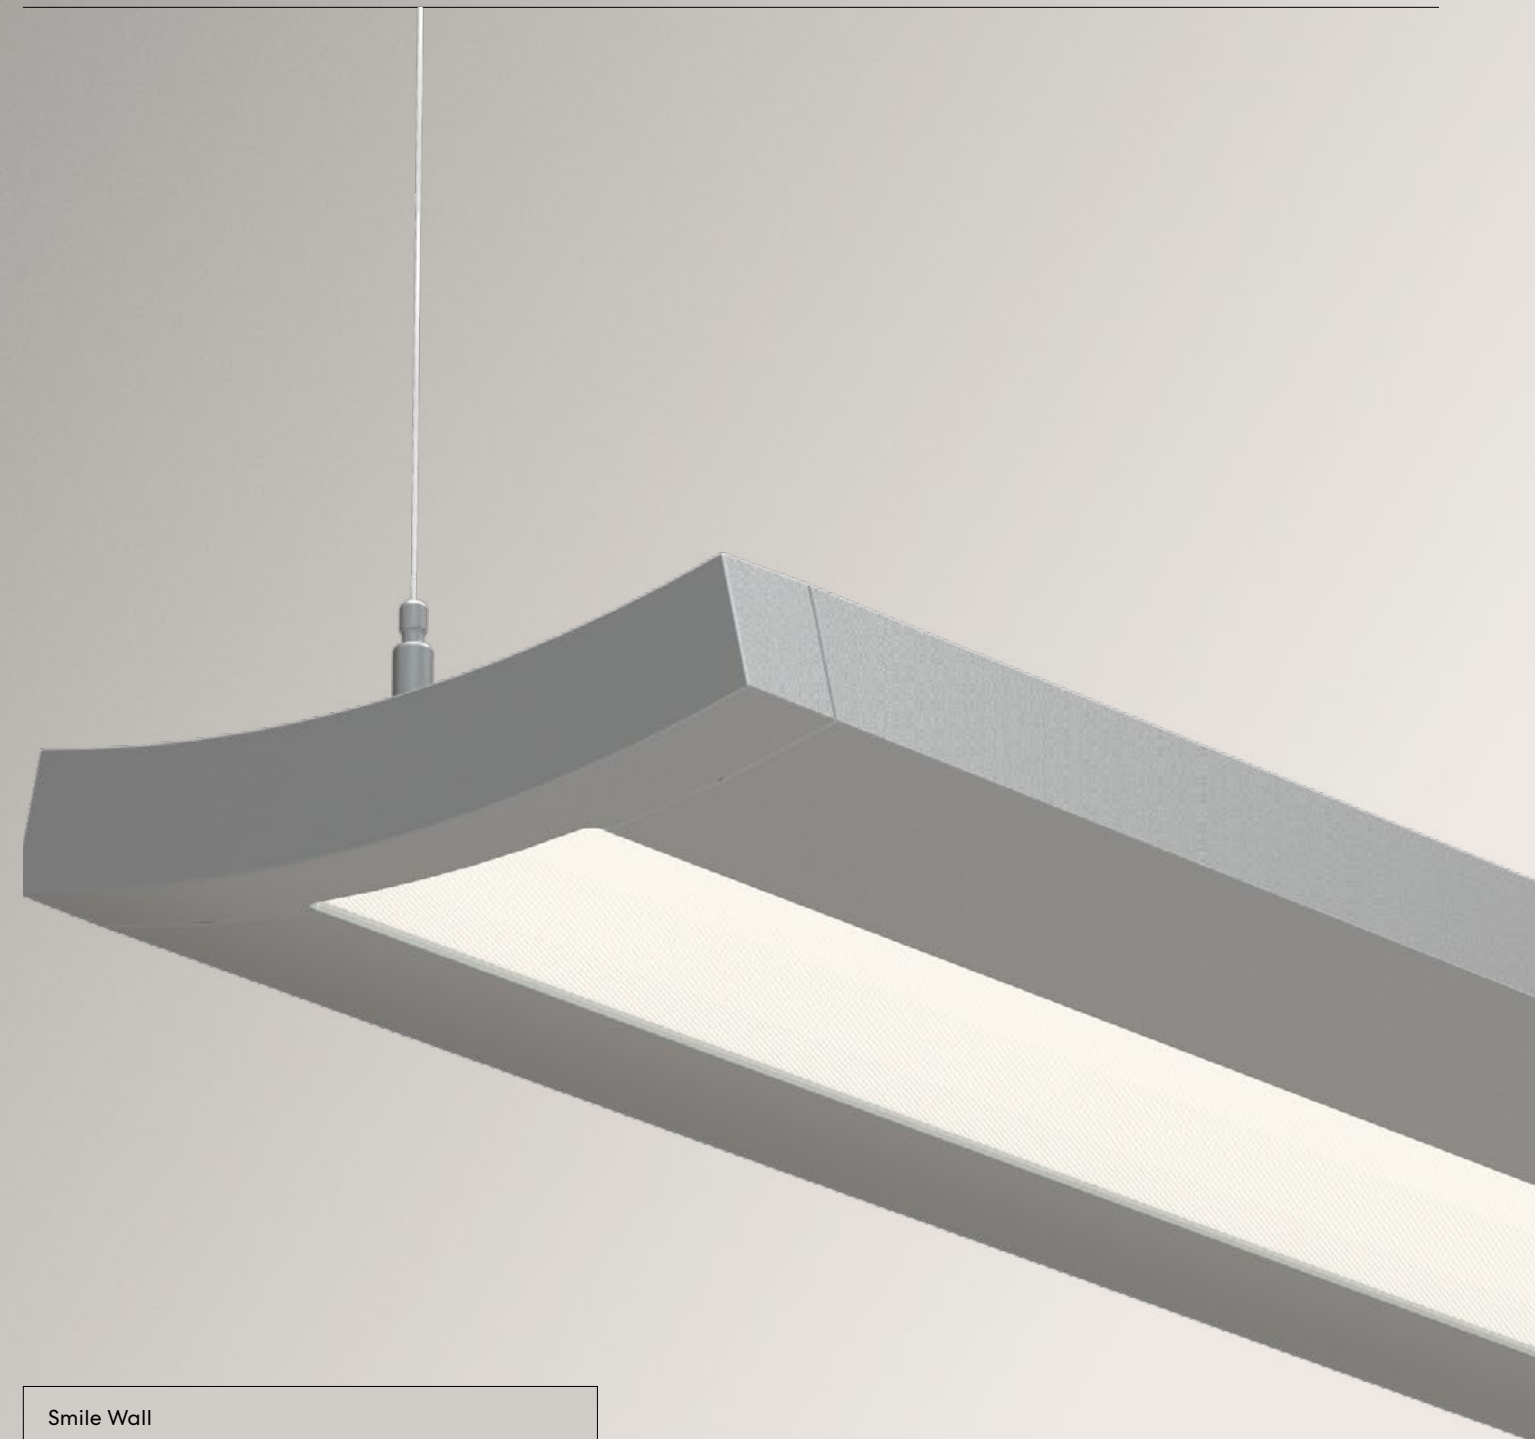

Smile

CURVED PROFILE.
LINEAR COMFORT.

Smile

Smile is a linear LED pendant luminaire with a gently curved profile that adds a distinctive expression to a design just 1 3/8" deep and 8 5/8" wide.

Smile provides widespread uplight and well-controlled downlight, delivering both efficient and comfortable illumination.

Constructed of an extruded aluminum housing, die-cast aluminum end caps, and precision connector elements, Smile installs with consistent alignment. Long-term reliability is supported by effective thermal management and easy access to drivers and cartridge-mounted arrays.

SIZE

DISTRIBUTIONS

15% down - 85% up

35% down - 65% up

60% down - 40% up

SMILE ONLINE

 Lumenwerx

ALWAYS LIGHT
RIGHT