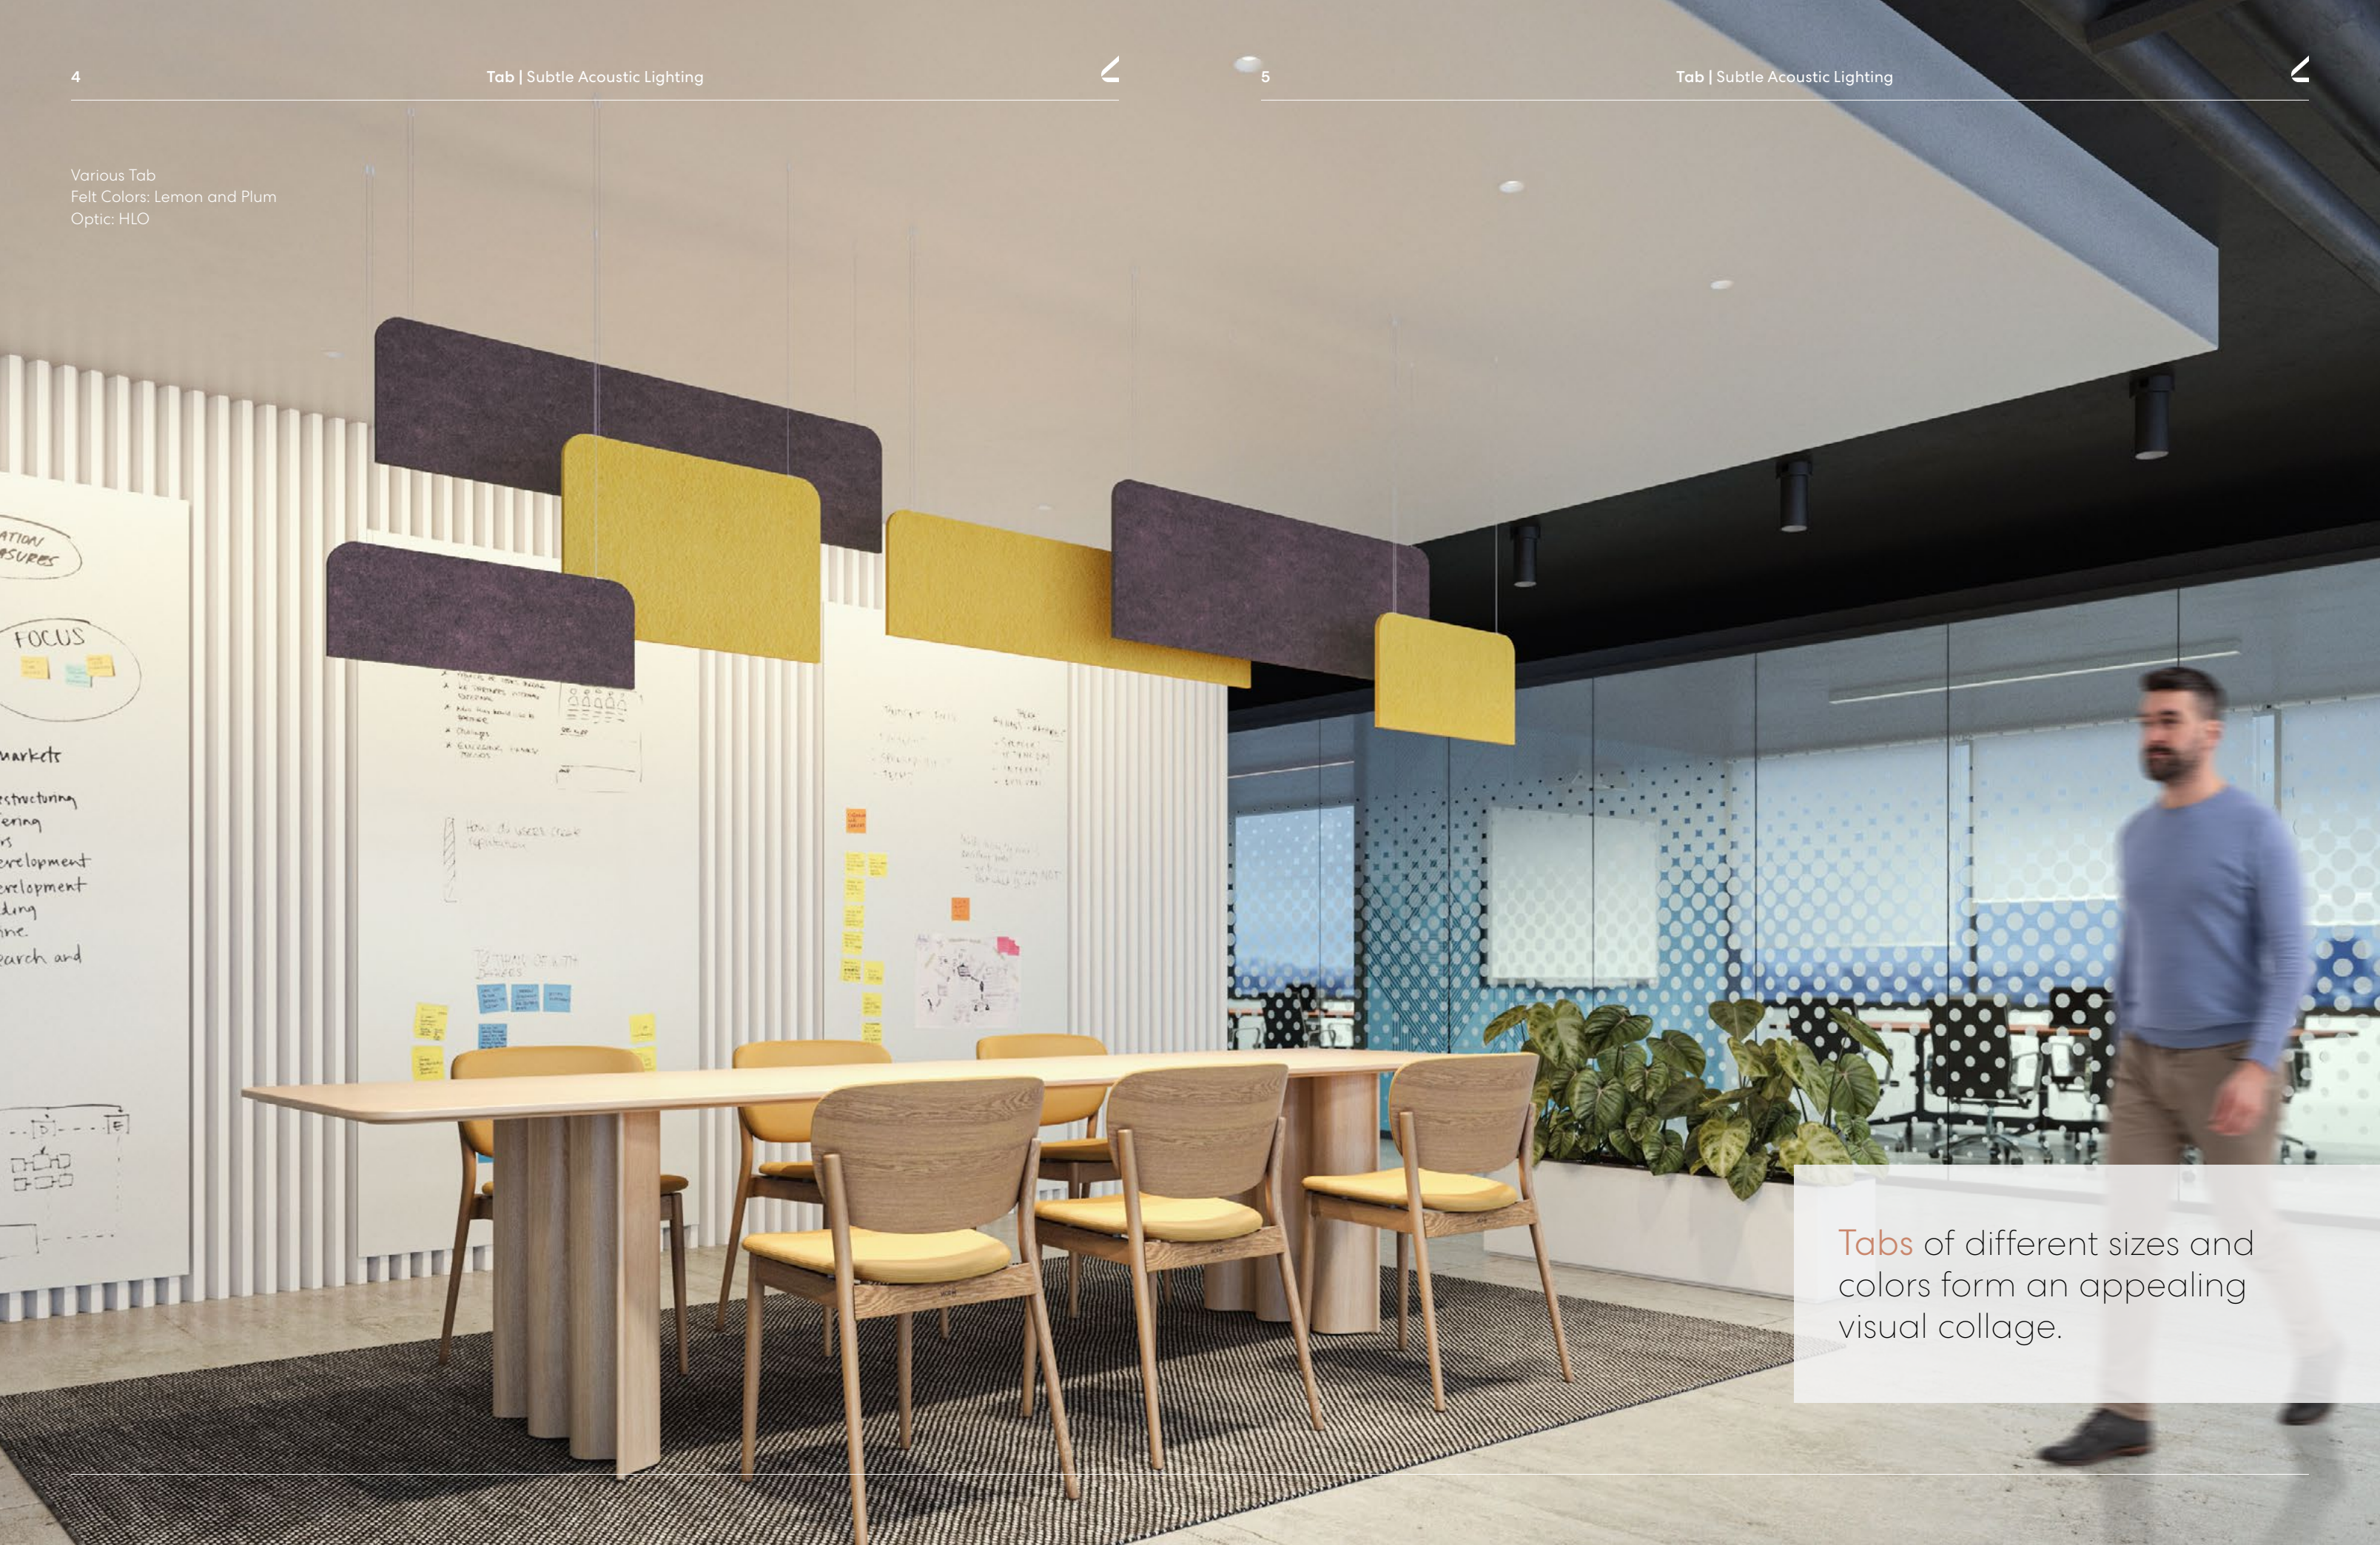

#### UP TO

500 lm/ft

Tab Acoustix  
Felt Color: Blueberry  
Height: 16"

**Miniwerx**  
SERIES

**Declare.**

Various Tab  
Felt Colors: Lemon and Plum  
Optic: HLO

**Tab**s of different sizes and colors form an appealing visual collage.