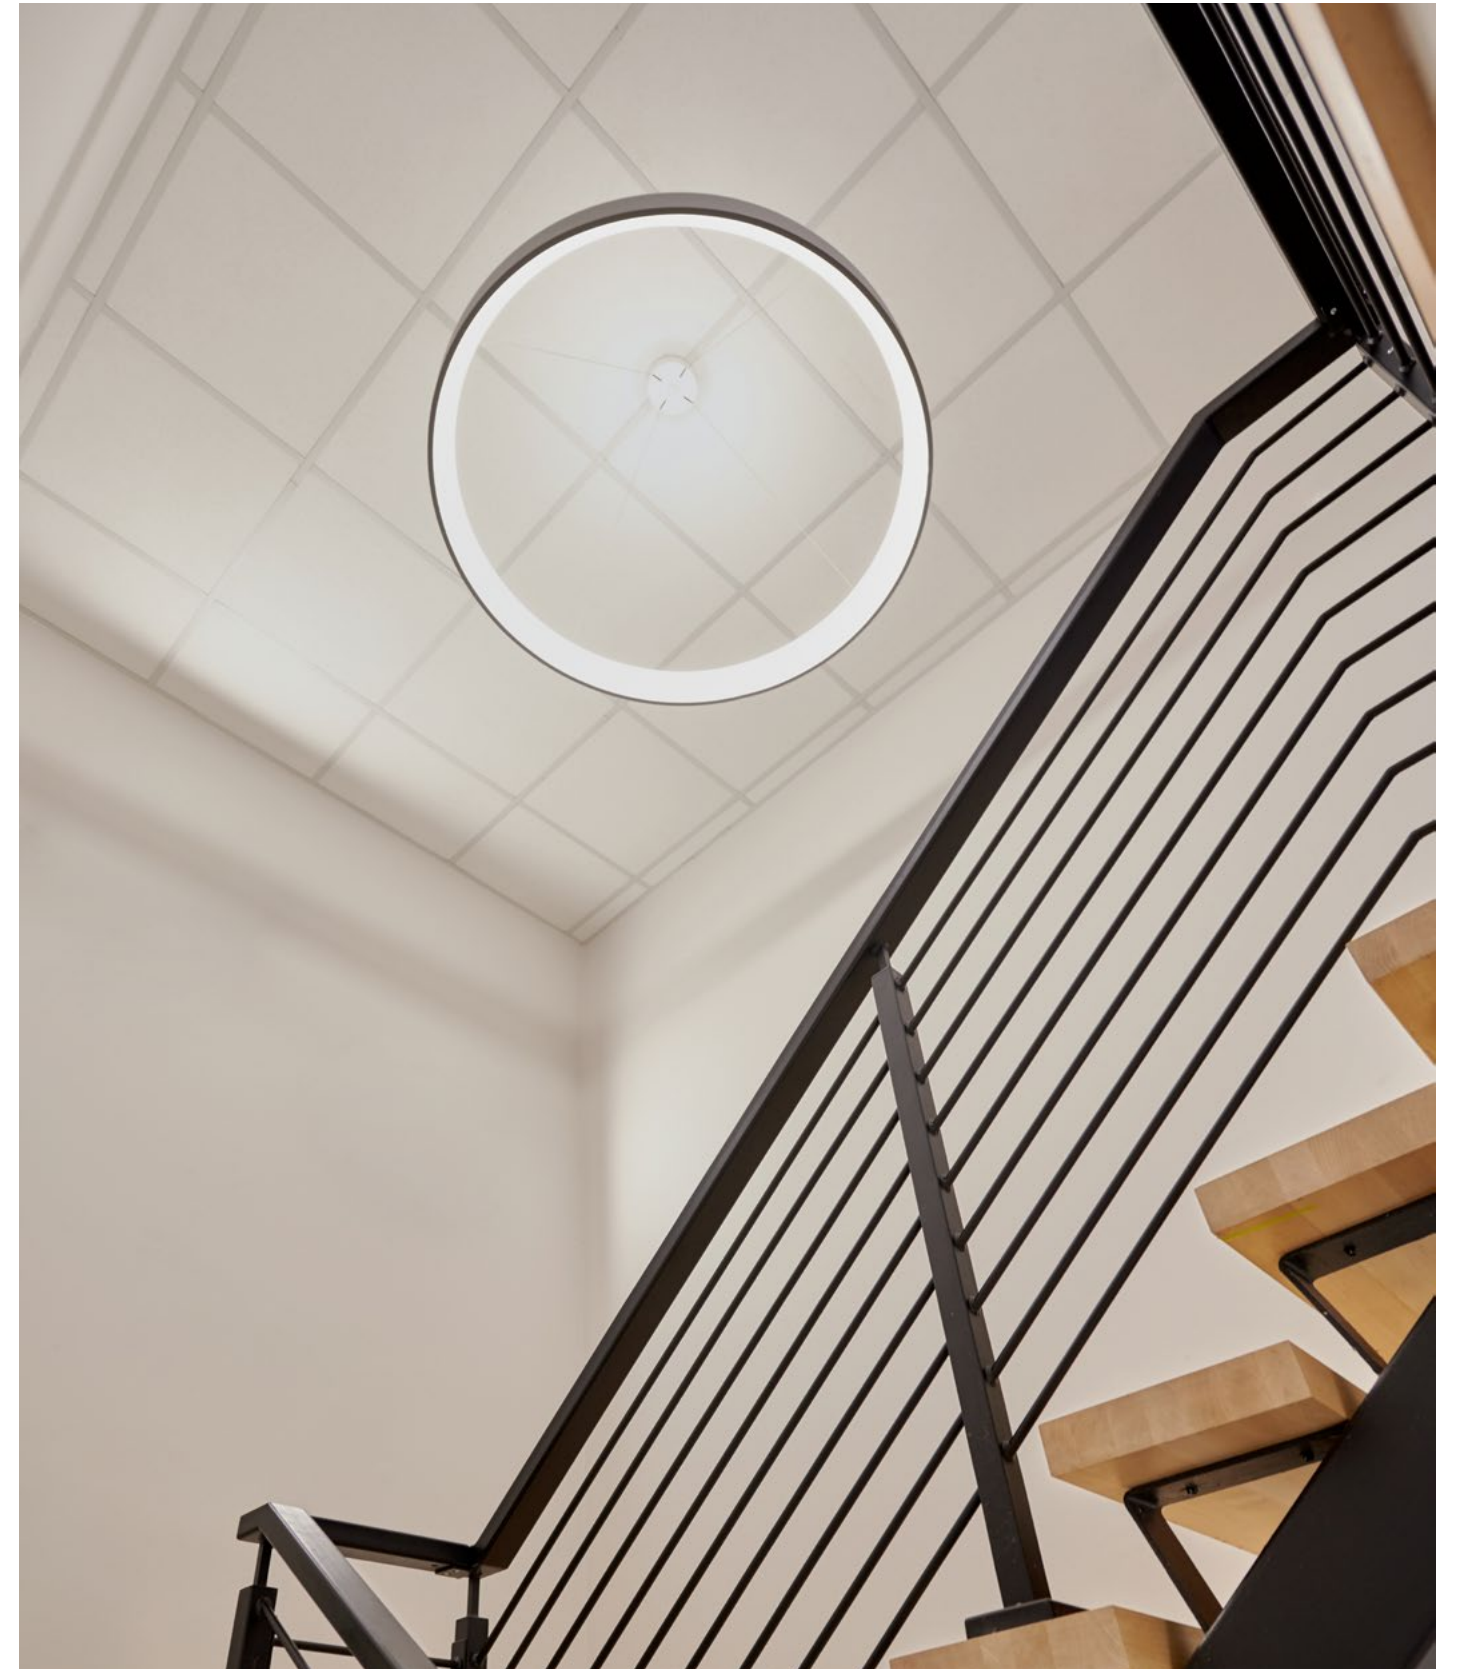

Overview Togo

DISTRIBUTION

Direct
Direct/Indirect

COLOR RENDERING OPTIONS

90+ CRI (R9>50)

MOUNTING OPTIONS

COLOR TEMPERATURES

- 2700K
- 3000K
- 3500K
- 4000K
- Sola
- Duo
- Quadro
- Solid

OPTICS

Uniform Lambertian Optic

DIAMETERS

- 18"
- 24"
- 36"
- 48"

HOUSING FINISHES