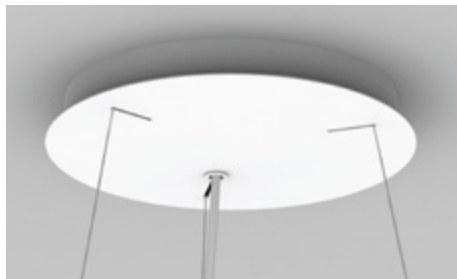

Power-over Cable

The integrated suspension and power-over-cable option provides an elegant mounting option without the familiar jacketed power cord. Current from the driver to the LED arrays flows through seven-strand galvanized copper conductors. A dielectric polymer coating insulates the cable which is supported by insulated holders at ceiling and luminaire mounting plate. Our standard integrated power-over-cable supports all dimming and control protocols available through the driver options without additional conductors.

MOUNTING OPTIONS

All mounting options below are available with either conventional aircraft cables and jacketed Class II power cord (CPC) or elegant integral power/suspension cables (SPC)

Canopy Mounted Driver

Canopy mounted driver is furnished in a 2" deep enclosure with a 6" or 9" diameter, depending on luminaire size. Enclosure is available in standard finishes.