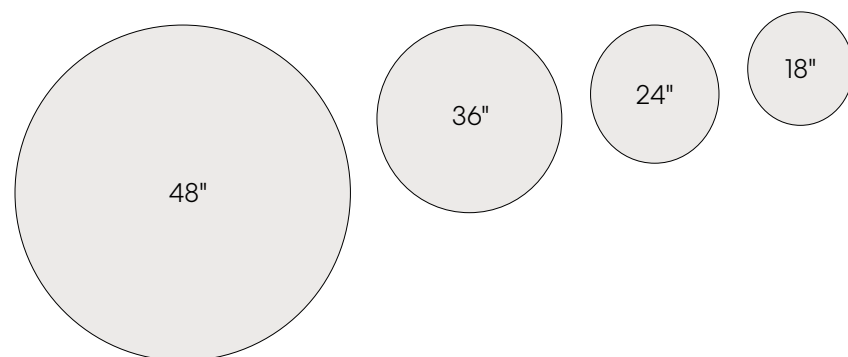

FINISHES

9 Standard
+ Custom Colors

9000
Maximum Lumen
Output

DISTRIBUTION

Direct,
Direct/Indirect

Available with
ChromaWerx Sola,
Duo, and Quadro

SIZES

Pendant, Wall Mounting (only for 18" and 24")