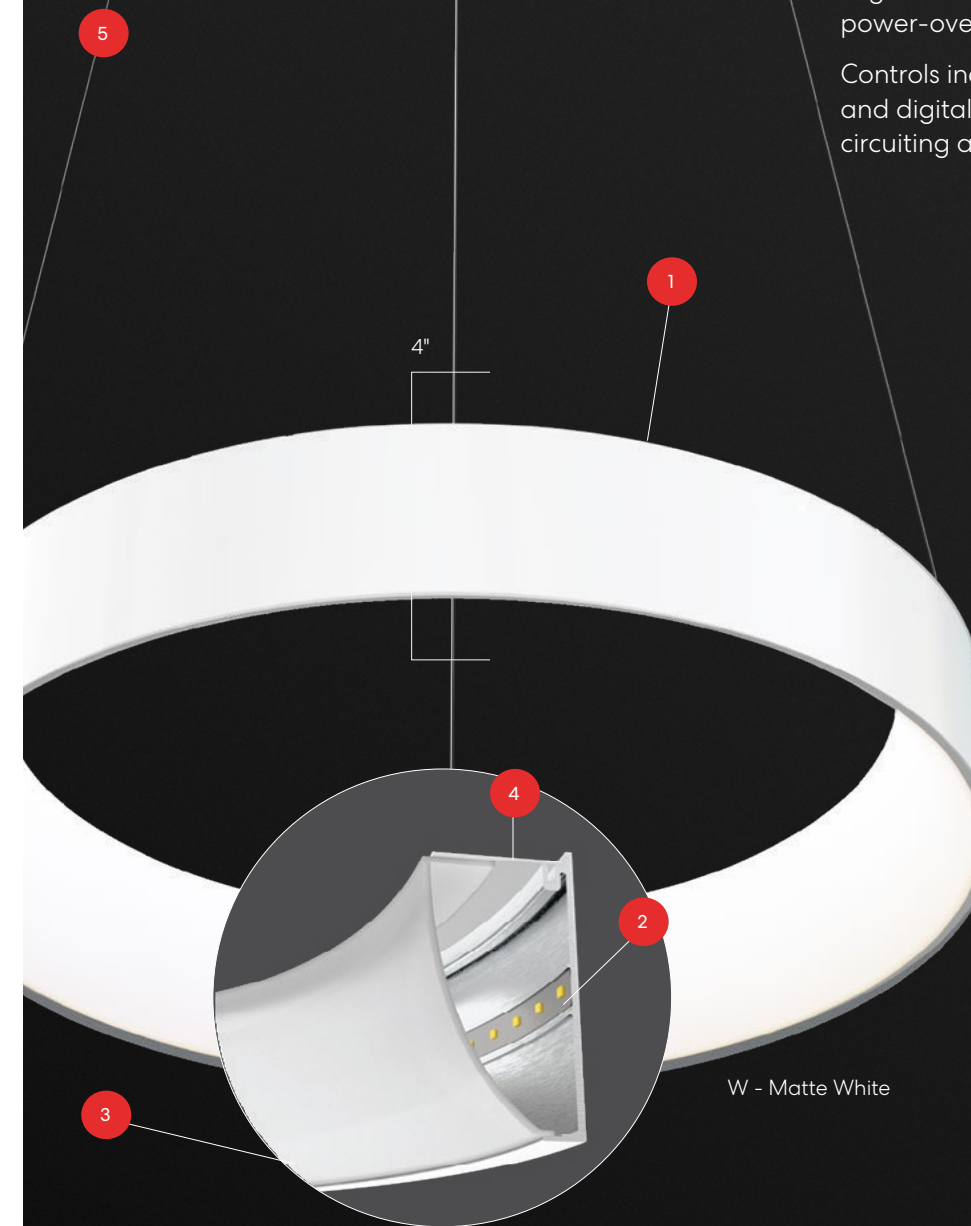

Construction

Togo pendants are available in 18", 24", 36" and 48" diameters. The 4" high ring of extruded aluminum can be painted in a wide range of finishes.

The Togo driver mounts either in a ceiling canopy or remotely. In addition to a conventional power cord, Togo also offers an ultra-clean detail with integrated power-over-cable mounting.

Controls include dimming to 1% in 0-10V, line voltage, and digital protocols. Night light and emergency circuiting are available.