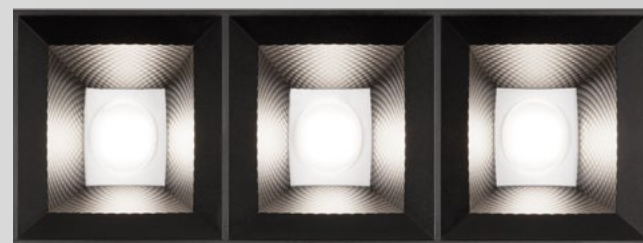

Matte Black