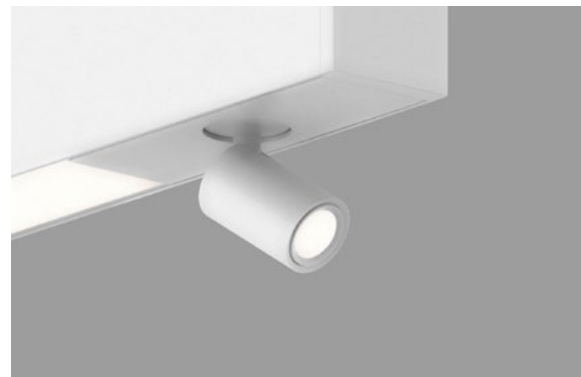

Enhanced with Diamond Prism Optic™ (DPO™) technology

The Diamond Prism Optic™ (DPO™) is our patent-pending 3-tiered optic meticulously crafted to refract and reflect beams with great exactitude. Available in four finishes—Precision Specular, Matte Silver, Matte Black, and Matte White—the prism distributes direct illumination and keeps glare to a minimum while delivering light of exceptional quality and visual comfort.

Indirect lensing options are our Widespread Indirect Optic (WIO2), Translucent Indirect Optic (TIO), and Widespread Asymmetric Optic (WAI2).

MICRO SPOT MODULE OPTION