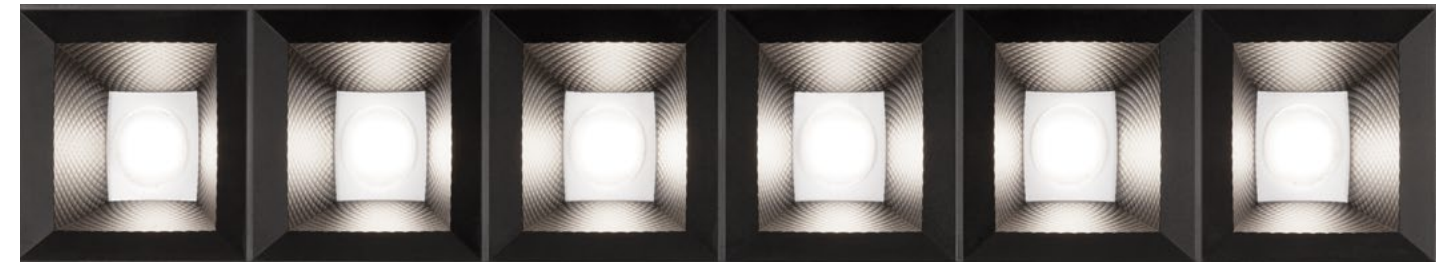

Matte Black