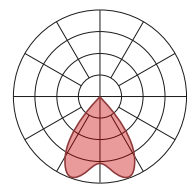

Broadening the Horizon

Equipped with all the features that have made Via among the most successful product lines around, the Via 2 Prism pushes the technological envelope even further with its Diamond Prism Optic™ (DPO™), a sophisticated prismatic optic engineered to deliver gentle, glare-free lighting in direct distribution that wraps around subjects and tasks, creating subtle, soft-edged graduated shadows.

DISTRIBUTIONS

Precision Specular Optic DPO