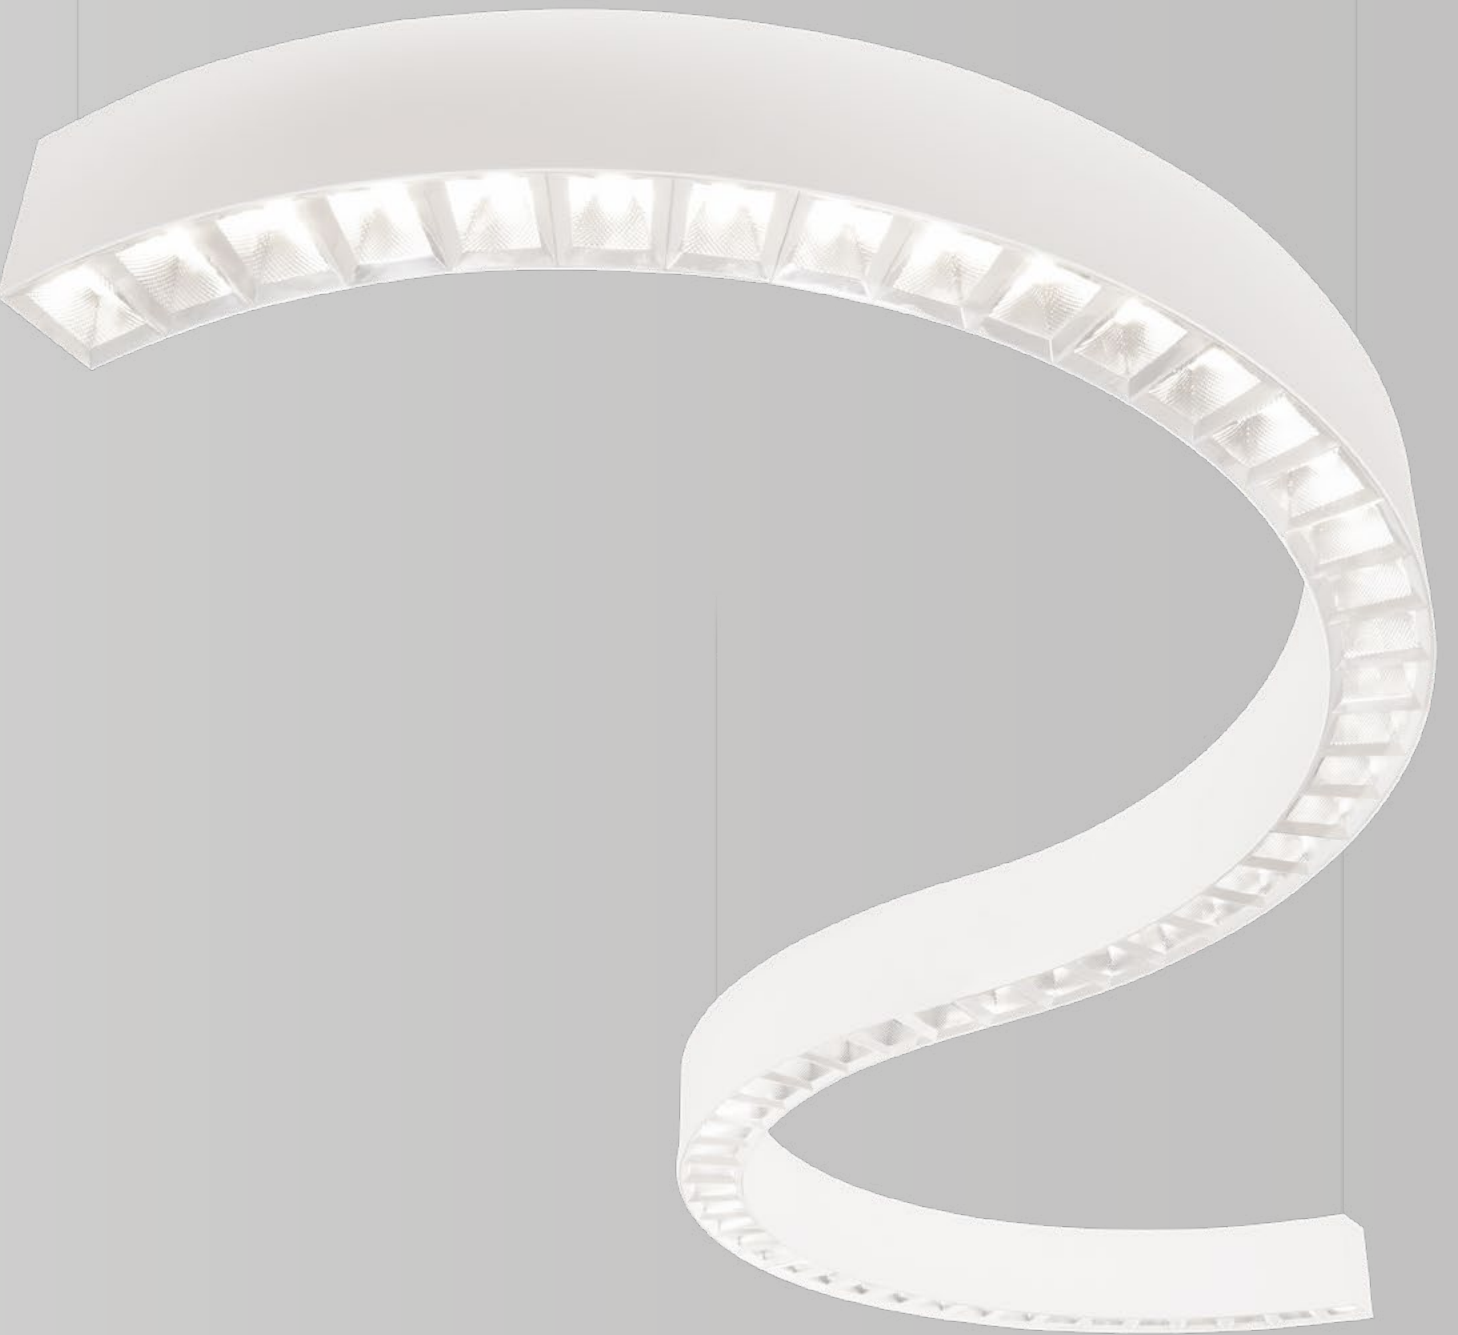

Also Available

Our extensive Curvia family illuminates with elegant curvilinear shapes and patterns, enhancing spaces with a soft touch and a graceful sense of movement. Curvia Prism luminaires integrate our Diamond Prism Optic™ (DPO™), which minimizes glare and delivers high-quality, visually comfortable light.

Up to 150 lm/W

Diamond Prism Optic™ (DPO™)

UGR of < 5

SHAPES

OPTIC COLORS

CURVIA 2 PRISM