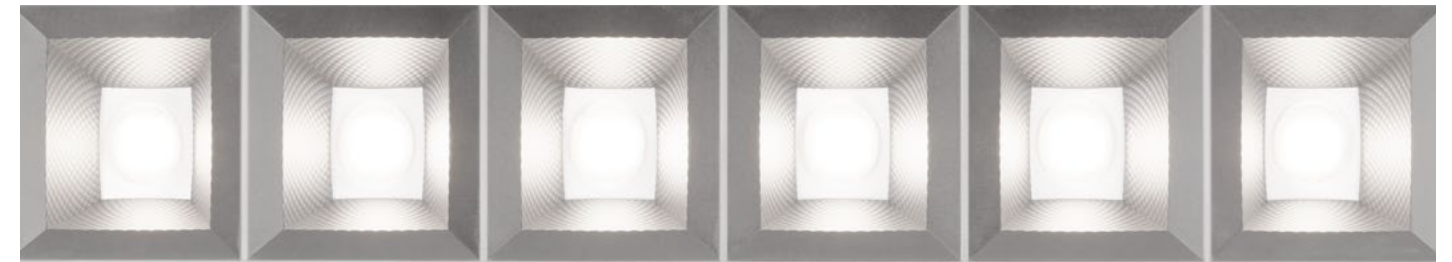

Matte Silver