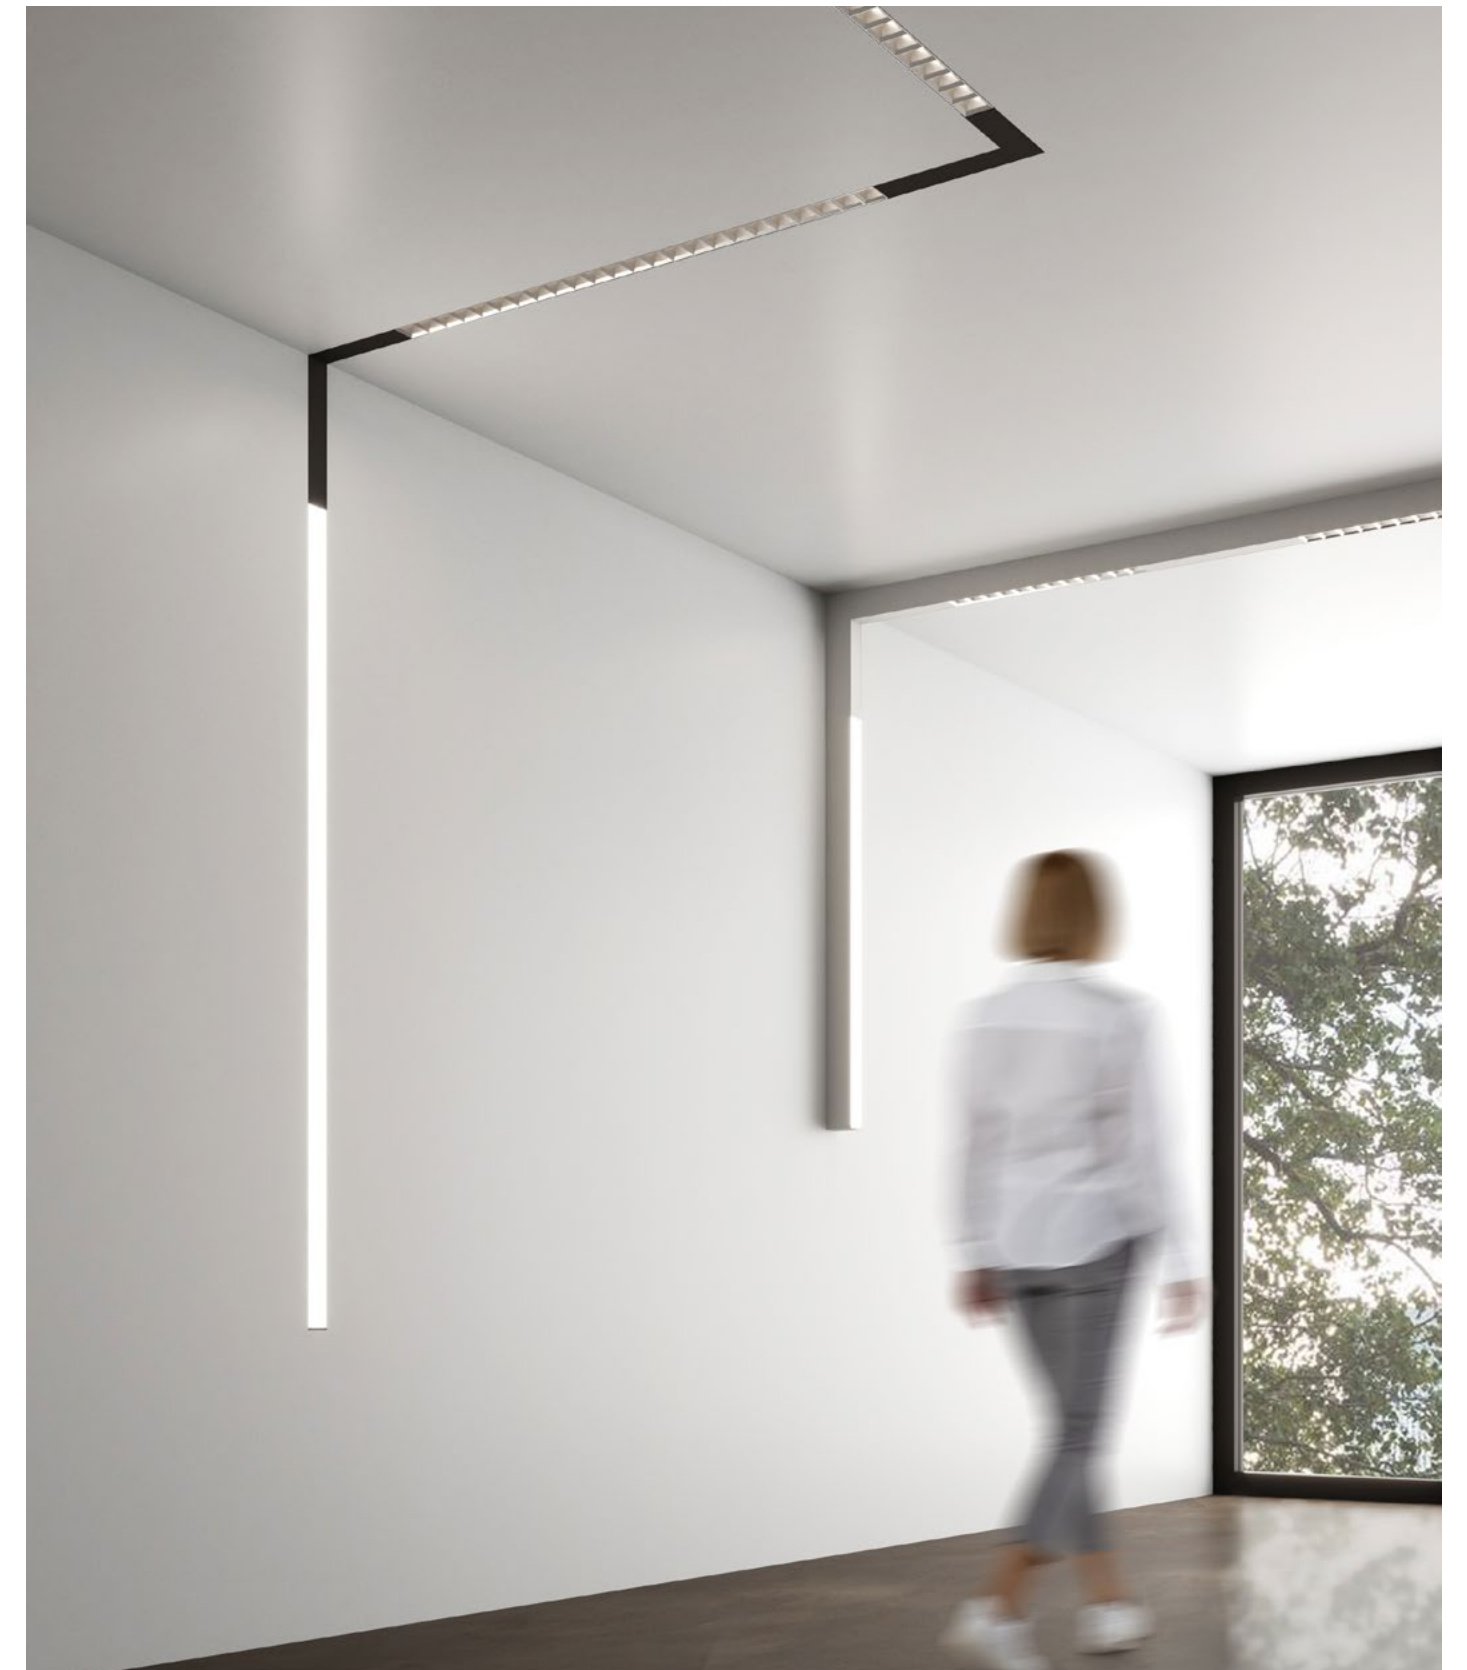

Overview

Via 2 Prism

MOUNTING OPTIONS

DISTRIBUTION

SHAPES

COLOR TEMPERATURES

- 2700K
- 3000K
- 3500K
- 4000K
- 5000K

EXTRUSION FINISHES

- Precision Specular
- Matte Silver
- Matte Black
- Matte White

DPO™ FINISHES

- Black
- White
- Aluminum
- Custom RAL

CERTIFICATIONS

LMX	LumenXpress: QuickShip Program
ETL	Rated for indoor dry/damp locations
5	5-year warranty