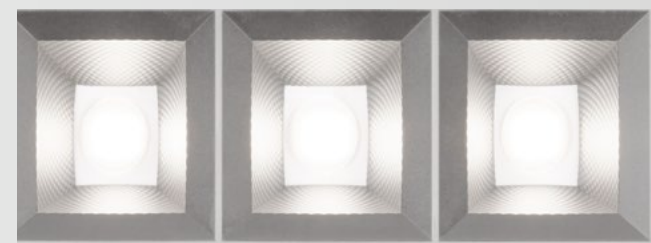

Matte Silver