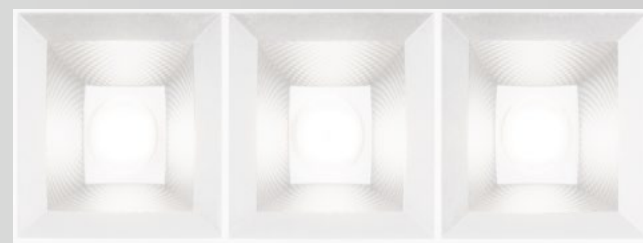

Matte White

CURVIA 2 PRISM