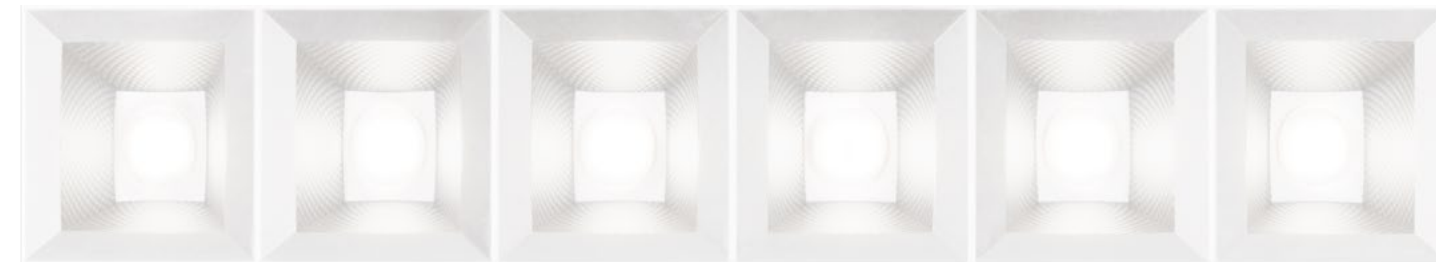

## DPO™ FINISHES

Precision Specular

Matte Silver

Matte Black

Matte White

Showcasing Via 2 Prism Linear direct/indirect with combination of DPO™ and blanks, with recessed Via 2 HLO.

Blanks within the fixture facilitate **precise, custom light distribution.**

## Both a luminaire and design element

Each Via 2 Prism lighting fixture can be installed as a discrete luminaire or in continuous runs or patterns composed of a combination of individual units joined in a straight line, at 90-degree angles, or at less conventional acute and obtuse angles.