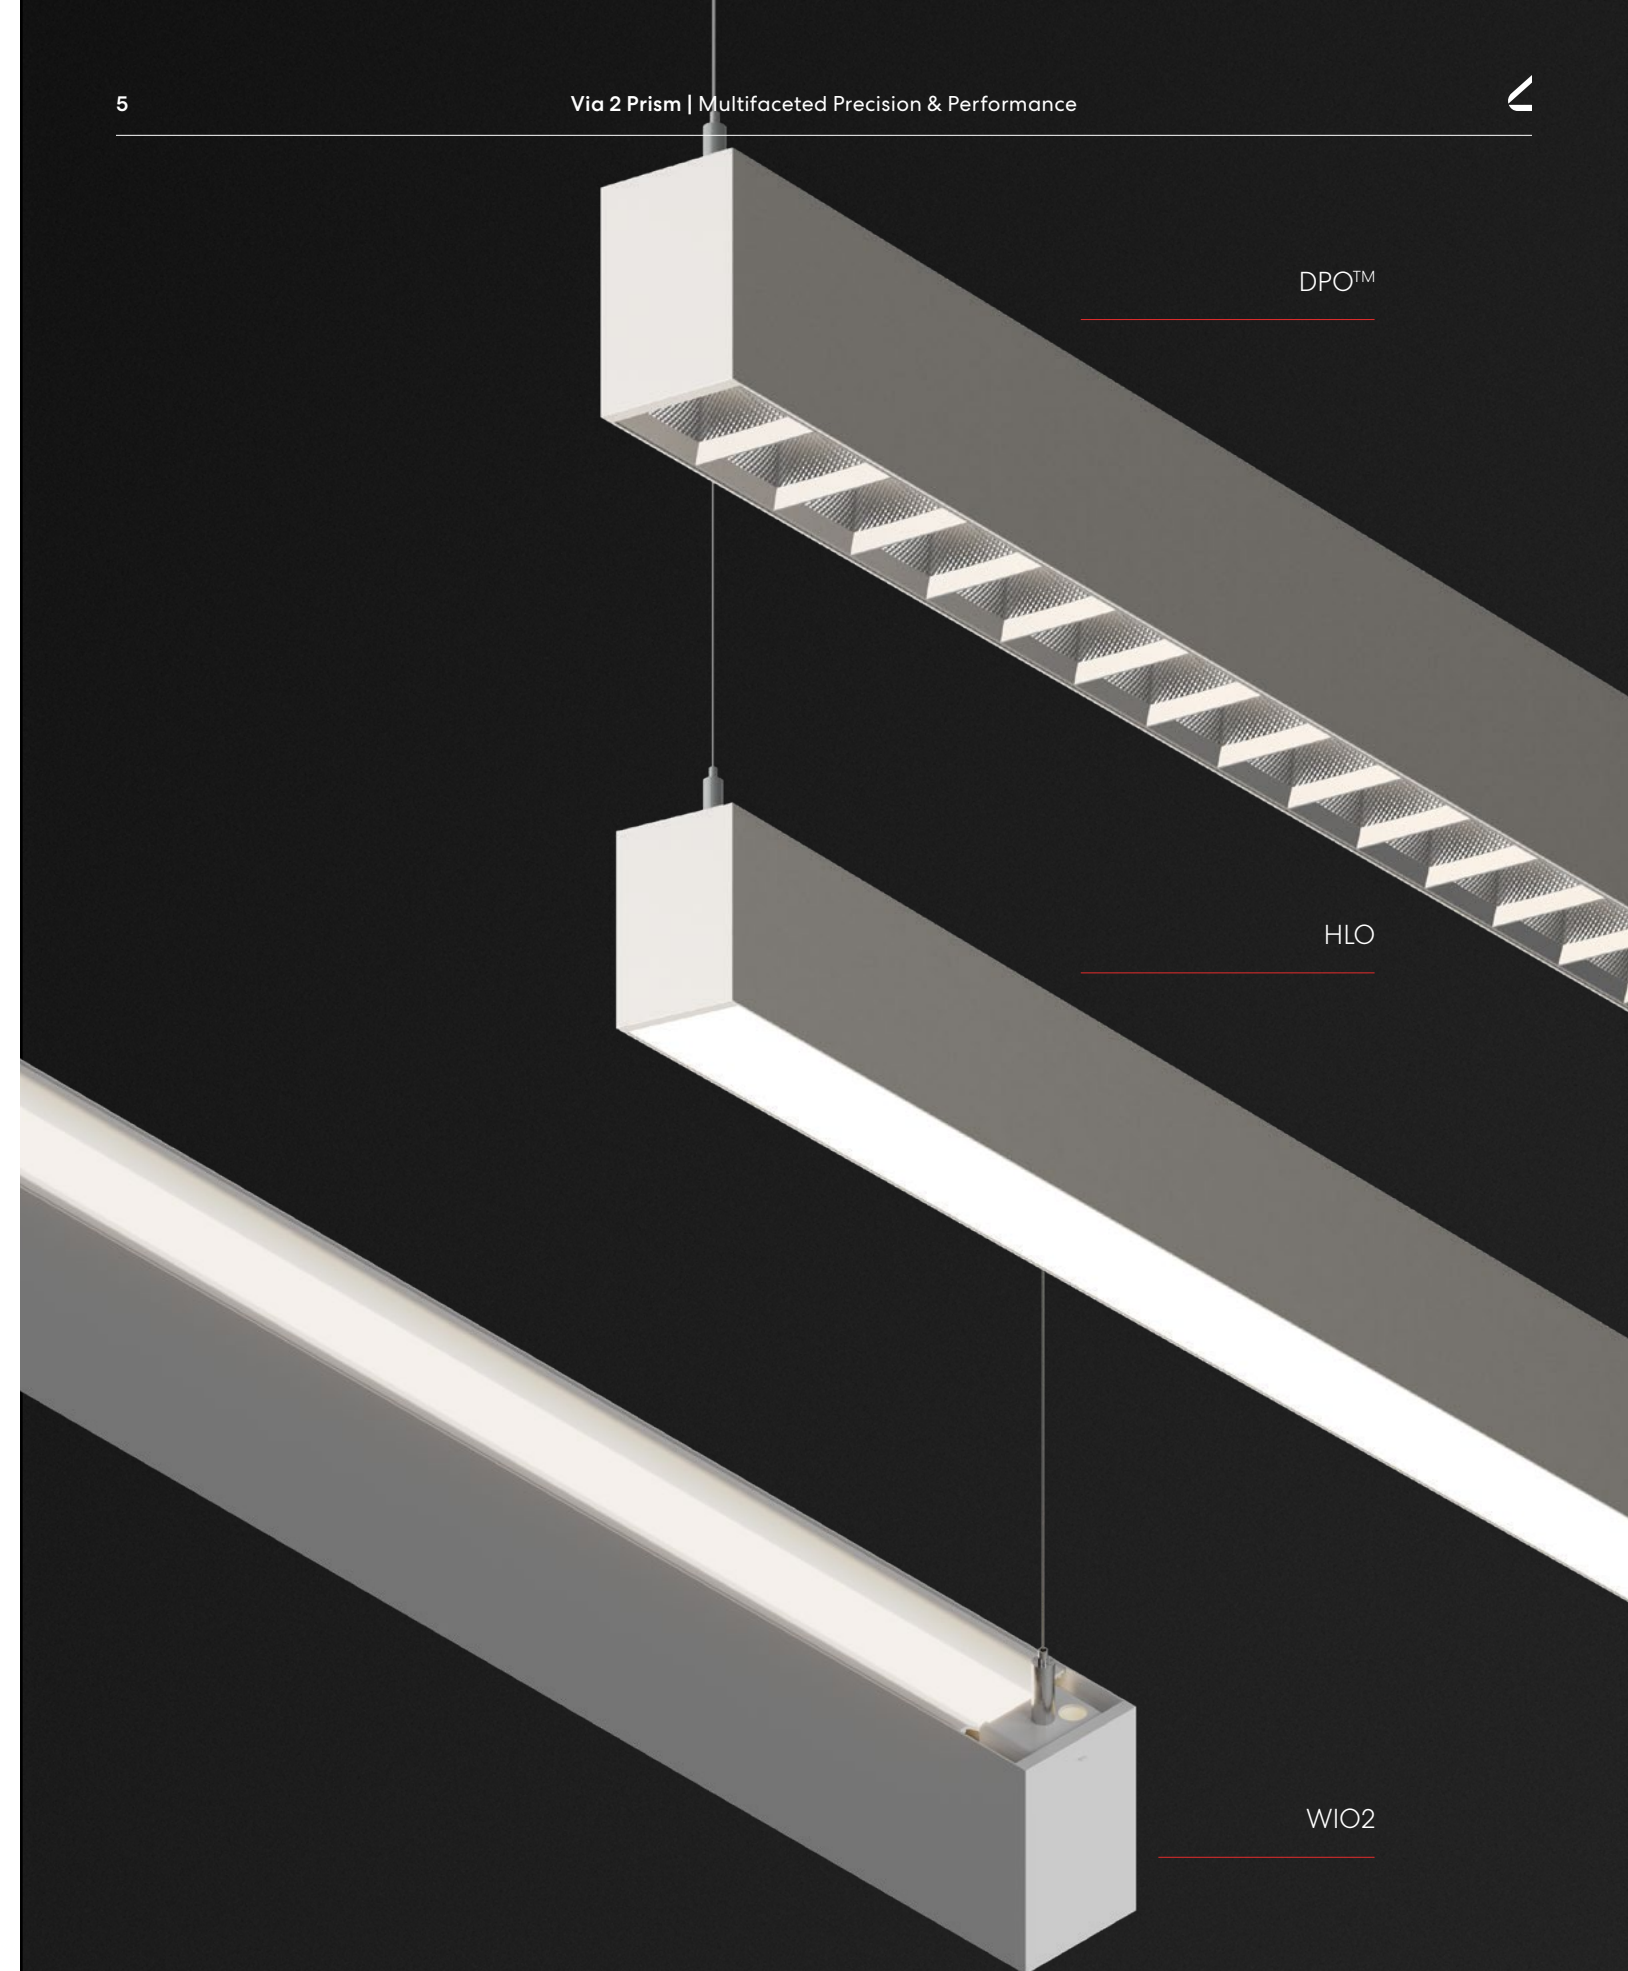

Broadening the Horizon

Equipped with all the features that have made Via among the most successful product lines around, the Via 2 Prism pushes the technological envelope even further with its Diamond Prism Optic™ (DPO™), a sophisticated prismatic optic engineered to deliver gentle, glare-free lighting in direct distribution that wraps around subjects and tasks, creating subtle, soft-edged graduated shadows.

DISTRIBUTIONS

Up to 150 lm/W

Patent pending DPO™ technology

4 DPO™ finishes

Prism, HLO, WAI2, TIO, WIO2, or blank

Linear runs, patterns, shapes and combinations

UGR of < 5