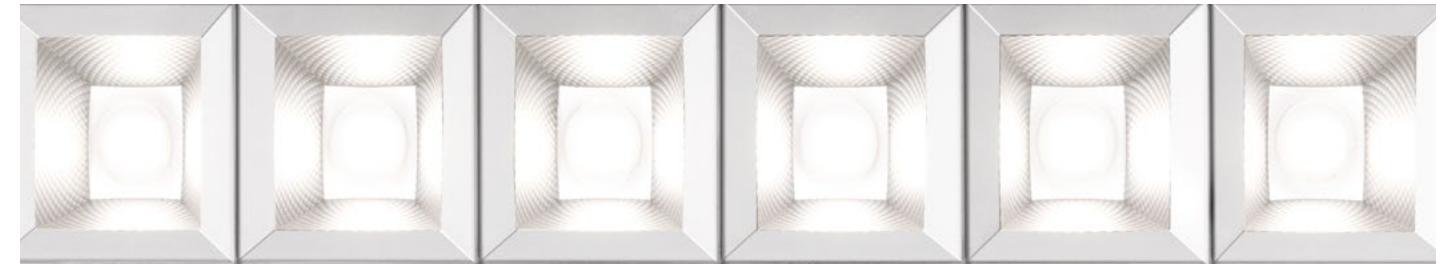

DPO™ FINISHES

Precision Specular