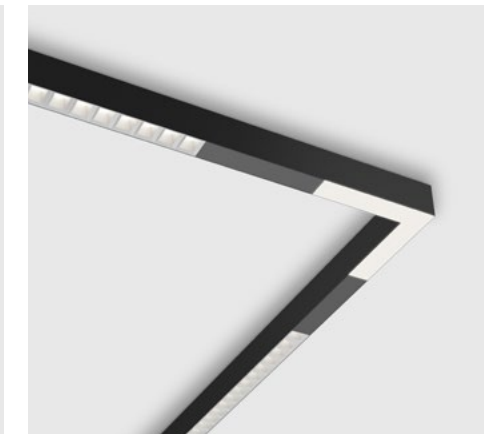

## Both a luminaire and design element

Each Via 2 Prism lighting fixture can be installed as a discrete luminaire or in continuous runs or patterns composed of a combination of individual units joined in a straight line, at 90-degree angles, or at less conventional acute and obtuse angles.

The Via 2 Prism is also a natural complement to its Curvia kin. Mixing quadrilateral and circular fixtures makes for a geometrically well-balanced lighting plan.

### CORNER OPTIONS

Pendant Corner

Recessed Corner

Surface Corner

Wall-Ceiling Recessed

Wall-Ceiling Surface

Via 2 Prism in Precision Specular shown in patterns with Pivot recessed and Pivot Dots in the background.