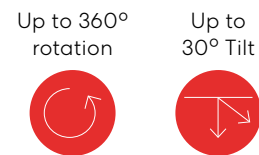

Voilà 2", 4"

Construction

Manufactured in our own facility, Voilà downlights feature precision-engineered construction for long-term performance and durability. A 2-Click switch system enables switching between fixed and adjustable configurations. Additional features include in-field tilt, a 10°-90° beam disc for optical control, and robust heat management.

ADJUSTABILITY FOR VOILÀ 2", 4"

Downlights adjust 30° vertically with screw thread mechanism and rotate 360° horizontally.