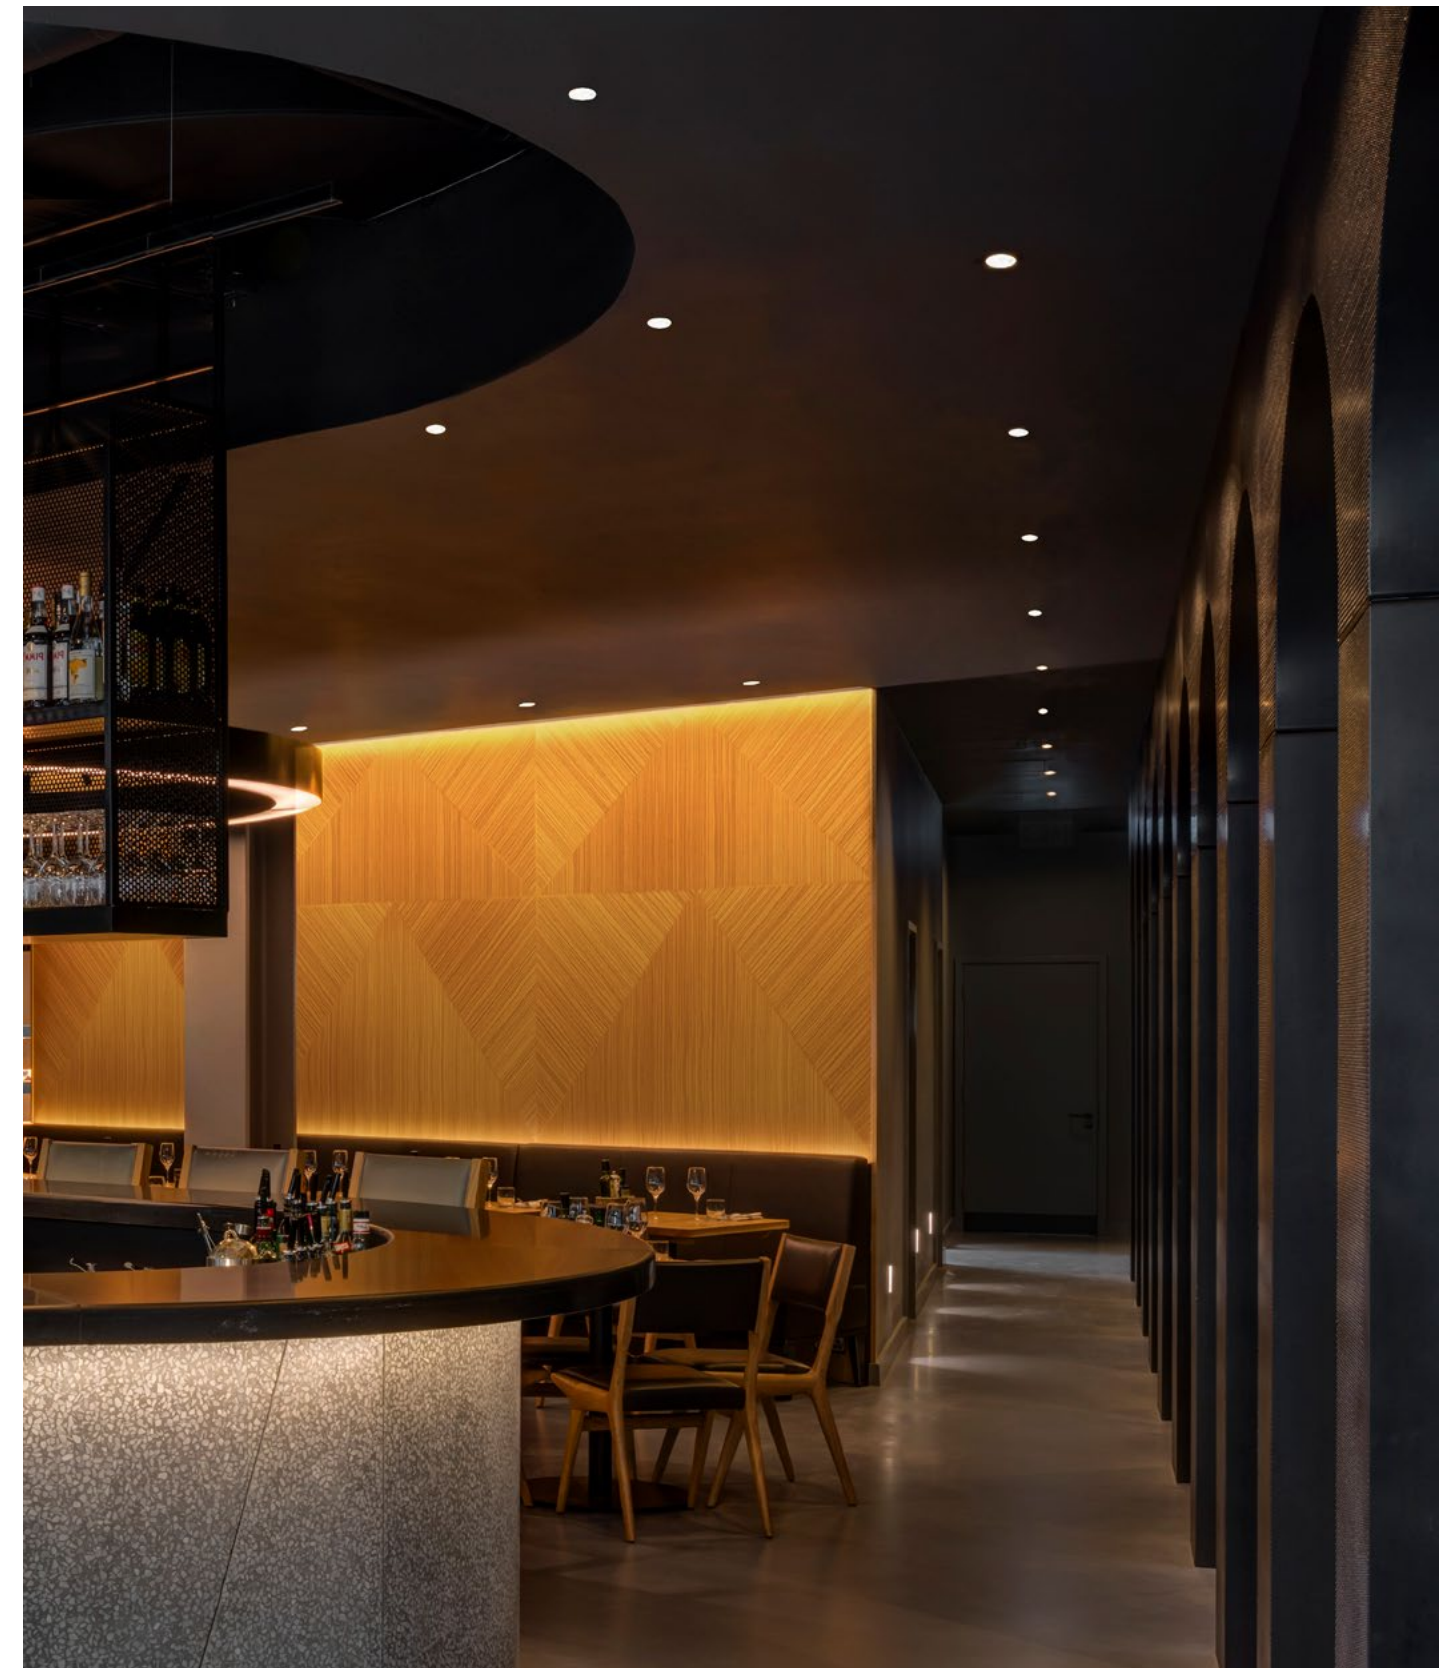

Overview

Voilà Downlights

SHAPES **APERTURE SIZE** **COLOR RENDERING OPTIONS**

- ☐ Round
- ☐ Square

2, 4"

90+

COLOR TEMPERATURES **DISTRIBUTIONS** **BEAM ANGLES**

- ☐ 2700K Sola
- ☐ 3000K Duo
- ☐ 3500K
- ☐ 4000K

DOWNLIGHTS

- Adjustable
- Fixed
- Wall wash

- 10°
- 20°
- 30°
- 40°
- 50°
- 60°
- 75°
- 90°

TRIM STYLES **TRIM FINISHES**

- ☐ Trimless
- ☐ Trim

- ☒ Textured Matte Black
- ☐ Textured Matte White
- ☐ Mixed Black & White
- ☐ Custom RAL

CERTIFICATIONS

- **L** Dry, Damp locations
- **IC** IC-Rated Option
- **LMX** LumenXpress
- **W** WELL
- **CP** Chicago Plenum
- **5** 5-year warranty