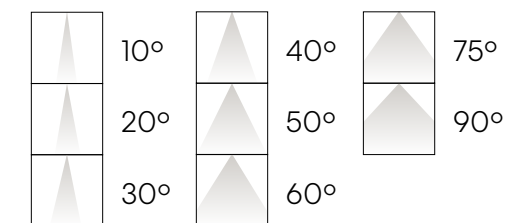

BEAM ANGLES