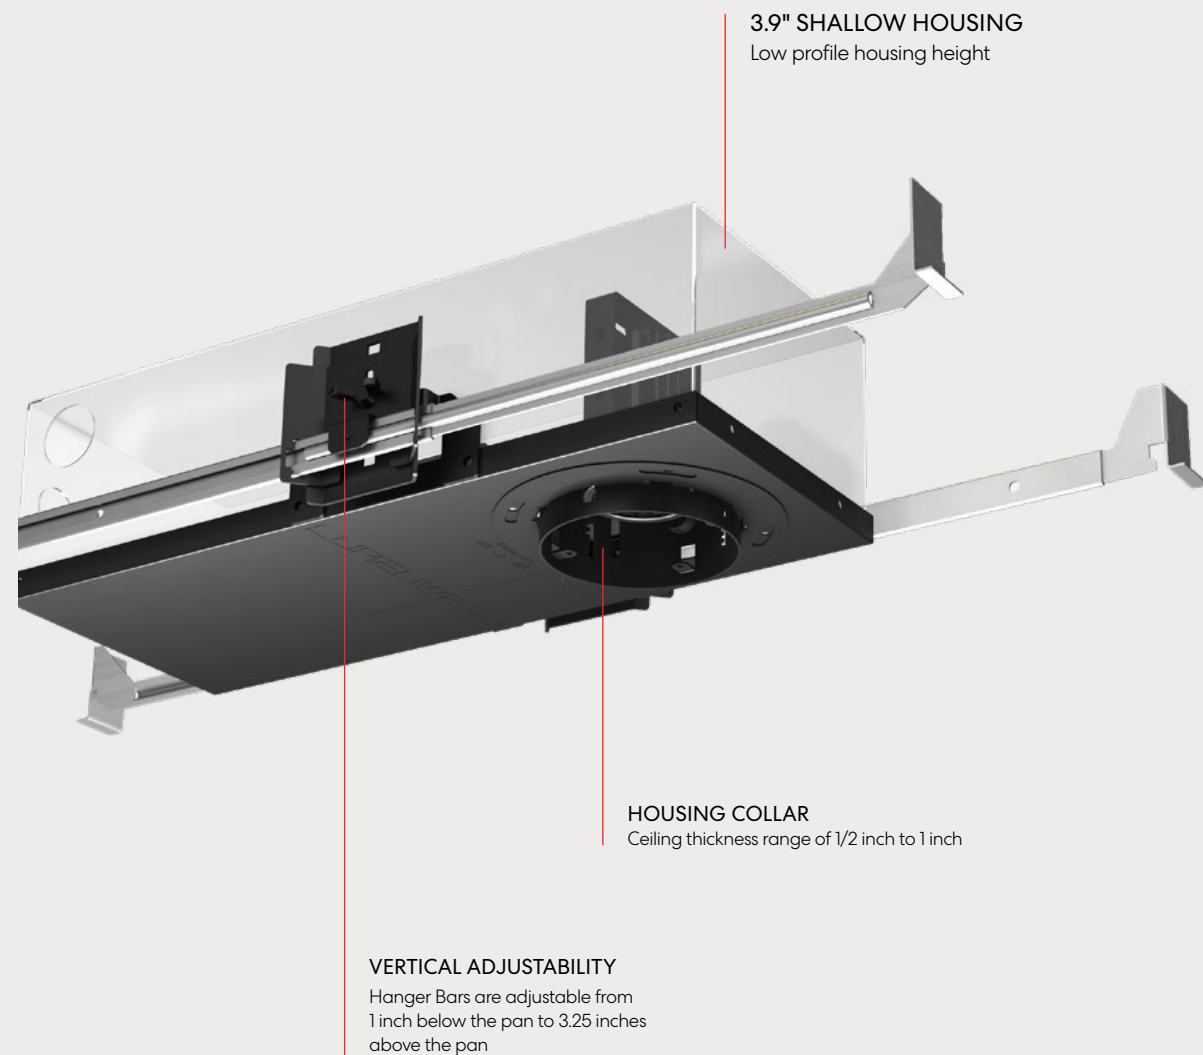

Installation Options

Beautiful on the ceiling.
Just as exceptional above.

Solve above-the-ceiling challenges with Type IC, Chicago Plenum and Open Frame housings, and manage heat with a cold-forged static aluminum assembly. Coupled with our programmable and proprietary LumenWerx Light Engine, Voilà lets you customize lumen output, all in a luminaire no thicker than 4".

CONFIGURATIONS

Fixed,
adjustable &
Wall wash

INTEGRAL DRIVERS

0-10V, TRIAC,
ELV, eldoLED
& Lutron

INSTALLATION TYPES

Open Frame,
Type-IC /
Chicago Plenum