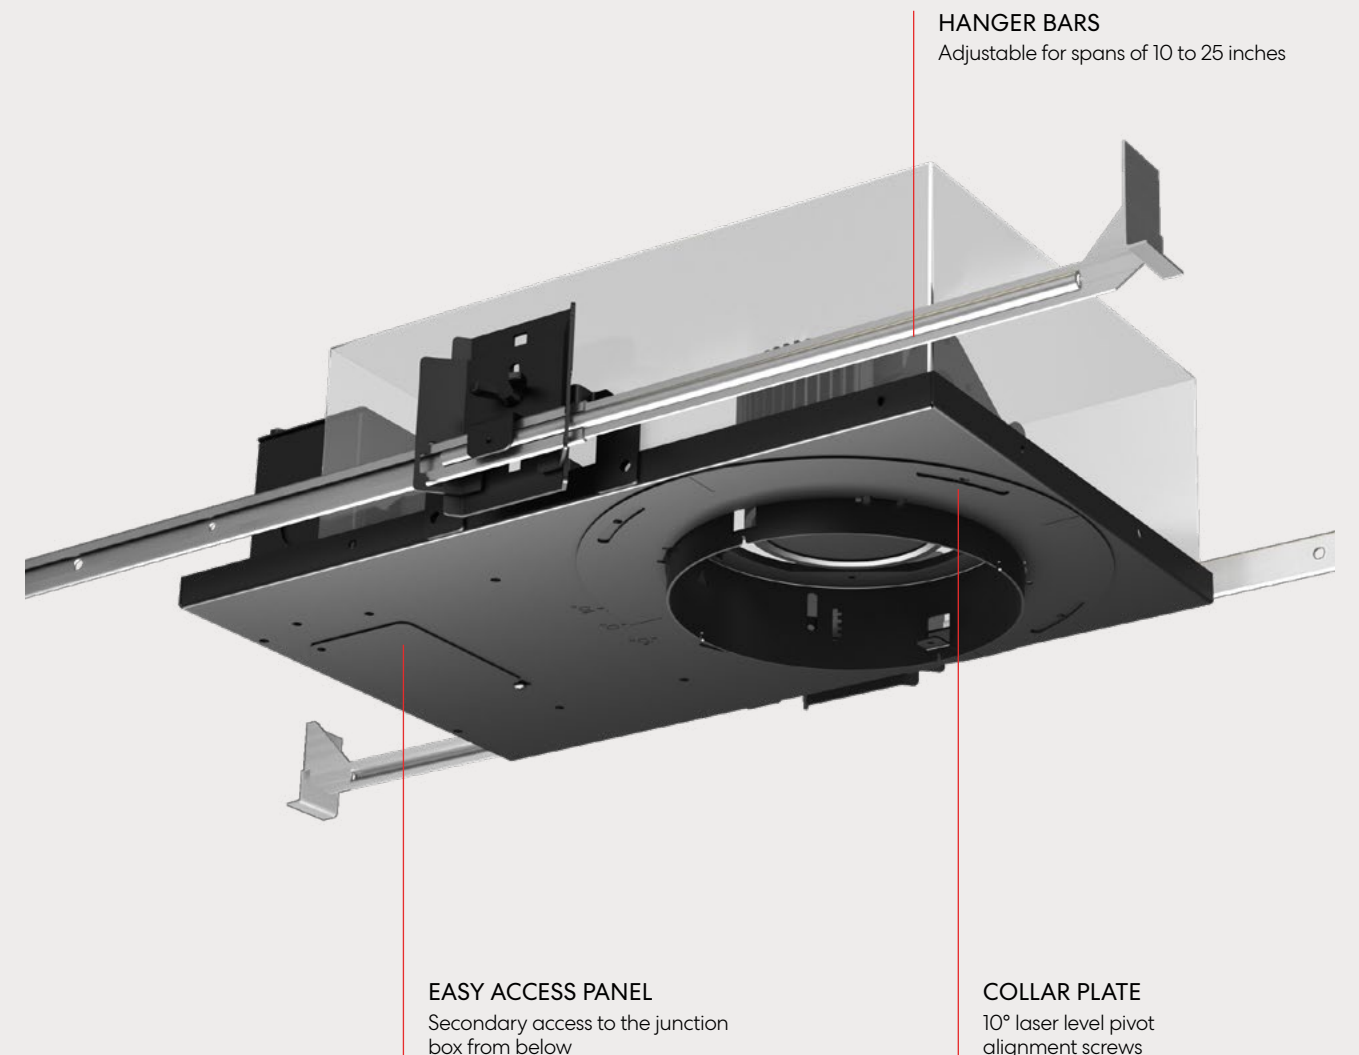

Installation Options

Beautiful on the ceiling.
Just as exceptional above.

Solve above-the-ceiling challenges with Type IC, Chicago Plenum and Open Frame housings, and manage heat with a cold-forged static aluminum assembly. Coupled with our programmable and proprietary LumenWerx Light Engine, Voilà lets you customize lumen output, all in a luminaire no thicker than 4".

CONFIGURATIONS

Fixed,
adjustable &
Wall wash

INTEGRAL DRIVERS

0-10V, TRIAC,
ELV, eldoLED
& Lutron

INSTALLATION TYPES

Open Frame,
Type-IC /
Chicago Plenum