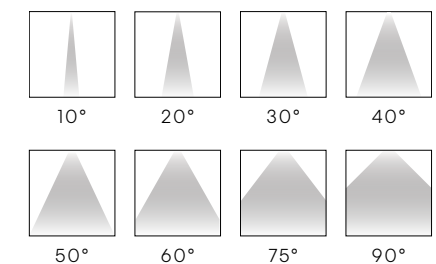

FIELD INTERCHANGEABLE OPTICS