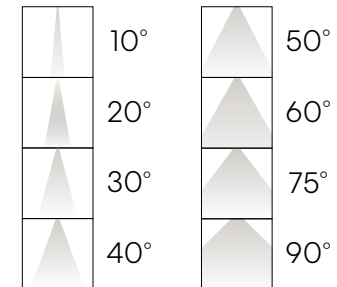

Overview

Voilà Cylinders

SHAPES **COLOR RENDERING OPTIONS** **HEIGHTS**

- ☐ Round
- ☐ Square

80, 90, 97

4.5", 6" and 9"

COLOR TEMPERATURES **DISTRIBUTIONS** **TRIM FINISHES**

- ☐ 2700K Sola
- ☐ 3000K Duo
- ☐ 3500K
- ☐ 4000K

- ☒ Textured Matte Black
- ☐ Textured Matte White
- ☐ Custom RAL

APERTURE SIZES **MOUNTING OPTIONS** **BEAM ANGLES**

- Round 2" and 4"
- Square 4"