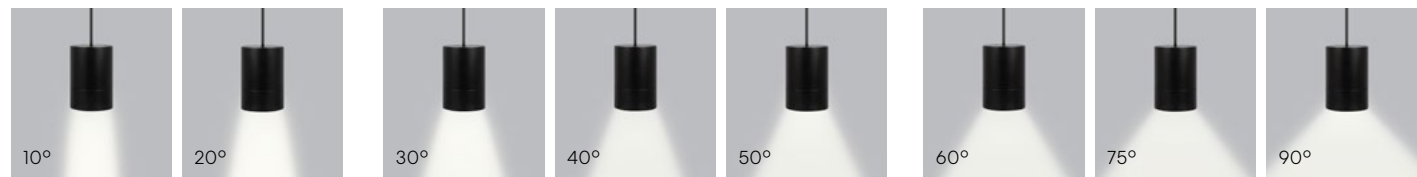

Optical Flexibility

From wide open space to a pinpoint of light, Voilà has you covered with eight beam angles ranging from 10° to 90°. Featuring our unique HyFlex™ quad-tiered optical system, Voilà pendants combine both a reflector and refractor that enables beam-smoothing and spreading with no reduction in performance.

8 beam angles

HyFlex™ Optic
Proprietary technology

Field interchangeable optics*

Multiple Options:
clear lens, frosted lens,
and Hex louvers

*Please consult specification sheet. Limitations may apply.

BEAM ANGLES

Narrow

Flood

Wide Flood