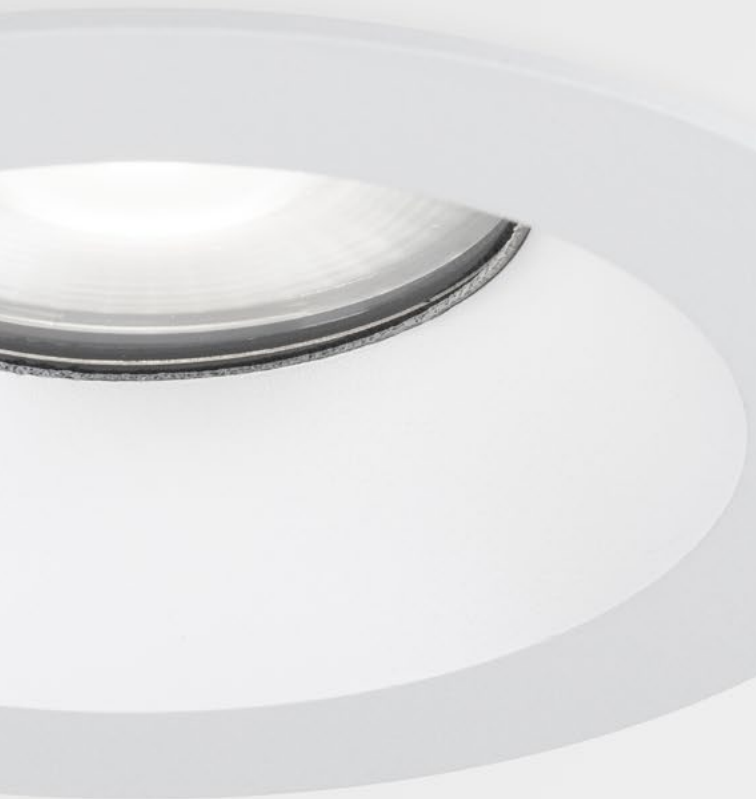

# Voilà Seal & Voilà 4 Seal MRI

Introducing a new class of downlights sealed and constructed for outdoor spaces and healthcare, including MRI rooms. Across the board, expect precision optics and outstanding light quality, housed in a robust, user-friendly package. Voilà Seal models are suitable for wet and damp locations, while Voilà 4 Seal MRI are specifically manufactured with non-ferrous materials for MRI-safe lighting solutions. Both offer impeccable engineering, and superior control.

# Voilà Seal

Offered in eight distributions, Voilà Seal is a fixed downlight suitable for any application where moisture may be an issue. Intelligent and easy to use, the collection includes HyFlex™ optics, an integrated quad-tiered optical system for enhanced beam control, multiple beam patterns and complete field adjustability—all from one single luminaire.