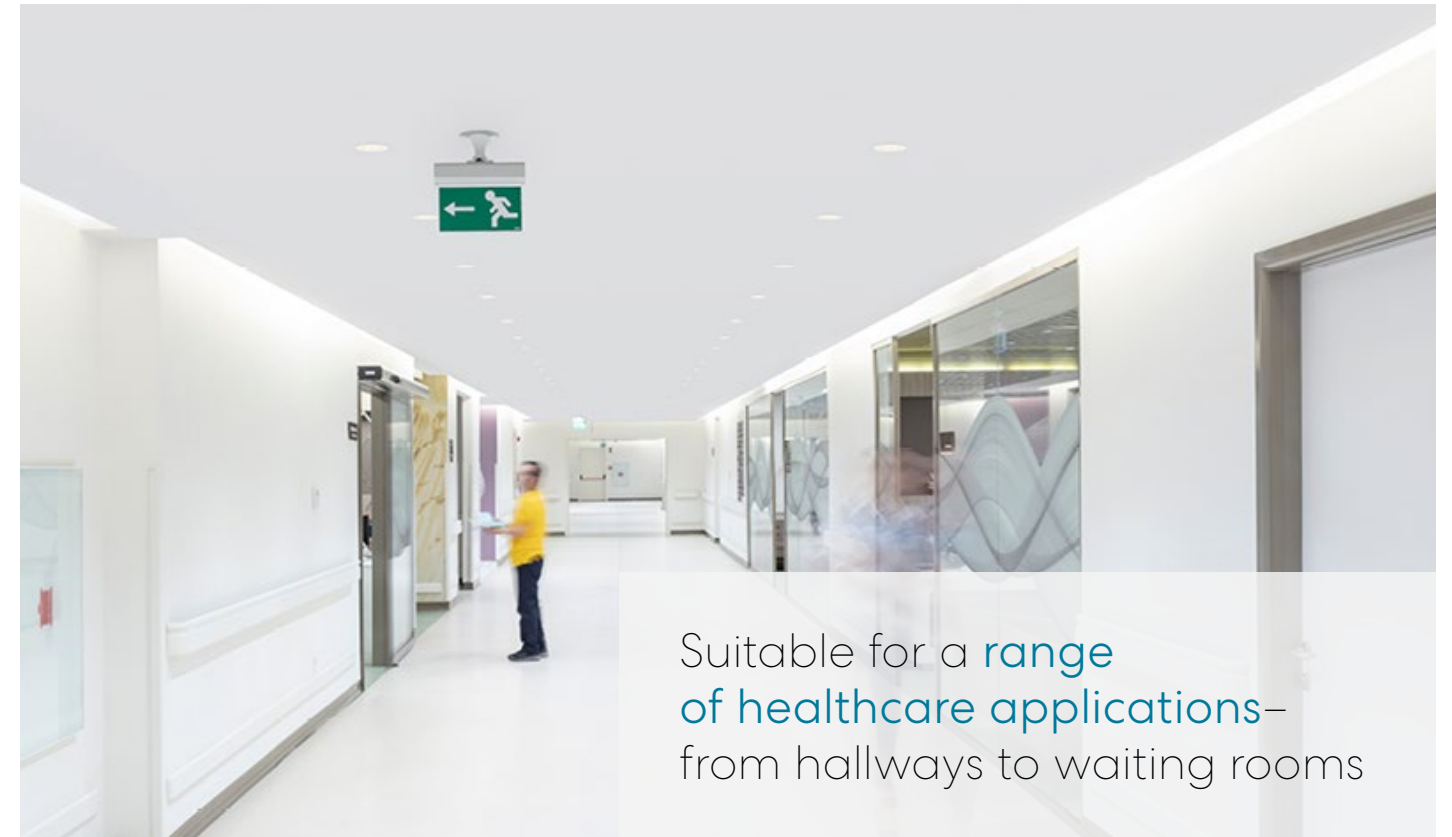

8 beam angles

IP64

**FINISH OPTION**  
Antimicrobial

Multiple control options

UP TO  
2800 lm

UP TO  
107 lm/W

IK10

Suitable for a **range of healthcare applications**—from hallways to waiting rooms