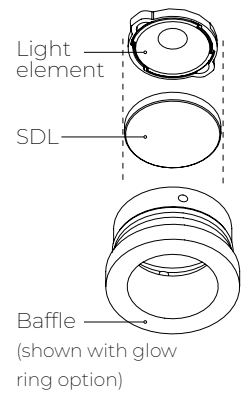

PETITE 1" CYLINDER PENDANT

9" Height
Bevel

12" Height
Glow ring

Beam Angles

Light Source

Performance

LUMEN OUTPUT ¹	WATTS	EFFICACY
582 lm	8 W	73 lm/W
671 lm	10 W	67 lm/W
782 lm	12 W	65 lm/W

¹Lumen packages are assuming 3500K, 90+ CRI, 45° beam, white bevel baffle, and with no lens.

Petite Family (Refer to other spec sheets)

Downlight

Multi-aperture

Cylinder

PETITE 1" CYLINDER PENDANT

Dimensions

BEVEL

GLOW RING

Lens

Mounting

CANOPY

	INTEGRAL DRIVER				REMOTE DRIVER			
	FLR	FLR3	CDR	DR	FLR	FLR3	CDR	DR
	Flat round canopy, 4" octagonal j-box	Flat round canopy, Ø 3"	Conduit feed, round canopy	Deep round canopy	Flat round canopy, 4" octagonal j-box	Flat round canopy, Ø 3"	Conduit feed, round canopy	Deep round canopy
Canopy size	Ø 4 1/2" Height 3/8"	Ø 3" Height 1/4"	Ø 5 1/2" Height 1 15/16"	Ø 5 5/8" Height 1 3/8"	Ø 4 1/2" Height 3/8"	Ø 3" Height 1/4"	Ø 5 1/2" Height 1 15/16"	Ø 5 5/8" Height 1 3/8"
Suspension	Power cord, Stem				Power cord, Stem, Swivel stem	Power cord, Stem	Power cord, Stem, Swivel stem	Power cord, Stem

PETITE 1" CYLINDER PENDANT

SUSPENSION

POWER CORD	STEM	
PVC	Stem	Swivel stem ¹ Max 45° tilt
		
Power cord length (*): Min 18" - Max 72"	Stem length (*): Min 10" - Max 72" <small>¹Only available with FLR/CDR and remote driver.</small>	