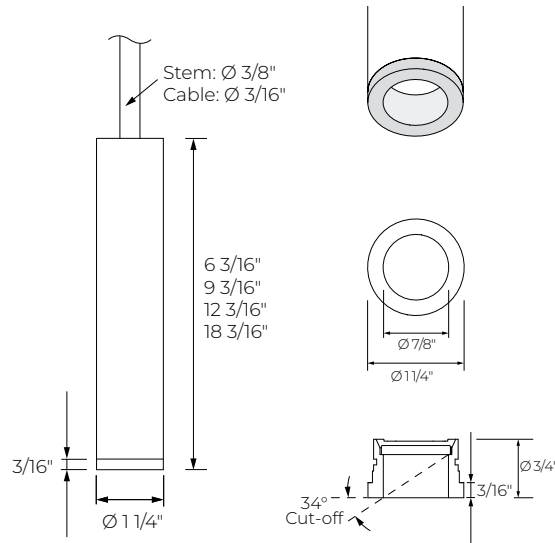

PETITE 1" CYLINDER PENDANT

9" Height
Bevel

12" Height
Glow ring

Beam Angles

Light Source

Performance

LUMEN OUTPUT ¹	WATTS	EFFICACY
582 lm	8 W	73 lm/W
671 lm	10 W	67 lm/W
782 lm	12 W	65 lm/W

¹Lumen packages are assuming 3500K, 90+ CRI, 45° beam, white bevel baffle, and with no lens.

Petite Family (Refer to other spec sheets)

Downlight

Multi-aperture

Cylinder

PETITE 1" CYLINDER PENDANT

Dimensions

BEVEL

GLOW RING

Lens

Mounting

CANOPY

	INTEGRAL DRIVER				REMOTE DRIVER			
	FLR	FLR3	CDR	DR	FLR	FLR3	CDR	DR
	Flat round canopy, 4" octagonal j-box	Flat round canopy, Ø 3"	Conduit feed, round canopy	Deep round canopy	Flat round canopy, 4" octagonal j-box	Flat round canopy, Ø 3"	Conduit feed, round canopy	Deep round canopy
Canopy size	Ø 4 1/2" Height 3/8"	Ø 3" Height 1/4"	Ø 5 1/2" Height 1 15/16"	Ø 5 5/8" Height 1 3/8"	Ø 4 1/2" Height 3/8"	Ø 3" Height 1/4"	Ø 5 1/2" Height 1 15/16"	Ø 5 5/8" Height 1 3/8"
Suspension	Power cord, Stem				Power cord, Stem, Swivel stem	Power cord, Stem	Power cord, Stem, Swivel stem	Power cord, Stem

CONSTRUCTION

Housing: Die-cast and extruded aluminum

Power cord: Black and white PVC. 18" to 72" standard length.

Stem: Ø 3/8" rigid stem and swivel stem 10" to 72" standard length

Canopy: Flat, Flat Ø 3", conduit feed, and deep