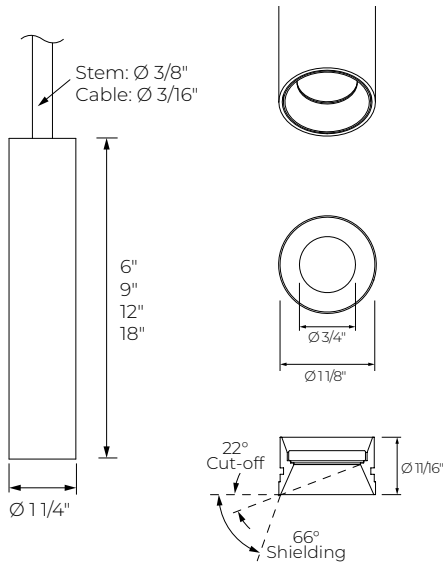

PETITE 1" CYLINDER PENDANT

9" Height
Bevel

12" Height
Glow ring

Beam Angles

Light Source

Performance

LUMEN OUTPUT ¹	WATTS	EFFICACY
582 lm	8 W	73 lm/W
671 lm	10 W	67 lm/W
782 lm	12 W	65 lm/W

¹Lumen packages are assuming 3500K, 90+ CRI, 45° beam, white bevel baffle, and with no lens.

Petite Family (Refer to other spec sheets)

Downlight

Multi-aperture

Cylinder

PETITE 1" CYLINDER PENDANT

Dimensions

BEVEL

GLOW RING

Lens

Mounting

CANOPY

	INTEGRAL DRIVER				REMOTE DRIVER			
	FLR	FLR3	CDR	DR	FLR	FLR3	CDR	DR
	Flat round canopy, 4" octagonal j-box	Flat round canopy, Ø 3"	Conduit feed, round canopy	Deep round canopy	Flat round canopy, 4" octagonal j-box	Flat round canopy, Ø 3"	Conduit feed, round canopy	Deep round canopy
Canopy size	Ø 4 1/2" Height 3/8"	Ø 3" Height 1/4"	Ø 5 1/2" Height 1 15/16"	Ø 5 5/8" Height 1 3/8"	Ø 4 1/2" Height 3/8"	Ø 3" Height 1/4"	Ø 5 1/2" Height 1 15/16"	Ø 5 5/8" Height 1 3/8"
Suspension	Power cord, Stem				Power cord, Stem, Swivel stem	Power cord, Stem	Power cord, Stem, Swivel stem	Power cord, Stem

CONSTRUCTION

Housing: Die-cast and extruded aluminum

Power cord: Black and white PVC. 18" to 72" standard length.

Stem: Ø 3/8" rigid stem and swivel stem 10" to 72" standard length

Canopy: Flat, Flat Ø 3", conduit feed, and deep