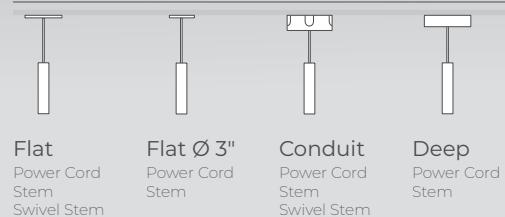

PETITE 1" CYLINDER PENDANT

9" Height
Bevel

12" Height
Glow ring

Beam Angles

Light Source

Performance

LUMEN OUTPUT ¹	WATTS	EFFICACY
582 lm	8 W	73 lm/W
671 lm	10 W	67 lm/W
782 lm	12 W	65 lm/W

¹Lumen packages are assuming 3500K, 90+ CRI, 45° beam, white bevel baffle, and with no lens.

Mounting Options

The Petite family strikes that perfect balance of compact size, streamlined aesthetics, and high performance. Through their 1" lens apertures, these meticulously engineered downlight, cylinder, and multi-aperture luminaires breathe light into spaces with a quiet, straightforward sophistication.

Petite Family (Refer to other spec sheets)

Downlight

Multi-aperture

Cylinder

PETITE 1" CYLINDER PENDANT

Dimensions

BEVEL

GLOW RING

CONSTRUCTION

Housing: Die-cast and extruded aluminum

Power cord: Black and white PVC. 18" to 72" standard length.

Stem: Ø 3/8" rigid stem and swivel stem 10" to 72" standard length

Canopy: Flat, Flat Ø 3", conduit feed, and deep