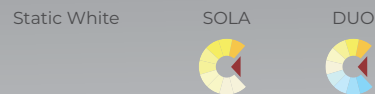

PETITE 1" CYLINDER PENDANT

9" Height
Bevel

12" Height
Glow ring

Beam Angles

Light Source

Performance

LUMEN OUTPUT ¹	WATTS	EFFICACY
582 lm	8 W	73 lm/W
671 lm	10 W	67 lm/W
782 lm	12 W	65 lm/W

¹Lumen packages are assuming 3500K, 90+ CRI, 45° beam, white bevel baffle, and with no lens.

Mounting Options

The Petite family strikes that perfect balance of compact size, streamlined aesthetics, and high performance. Through their 1" lens apertures, these meticulously engineered downlight, cylinder, and multi-aperture luminaires breathe light into spaces with a quiet, straightforward sophistication.