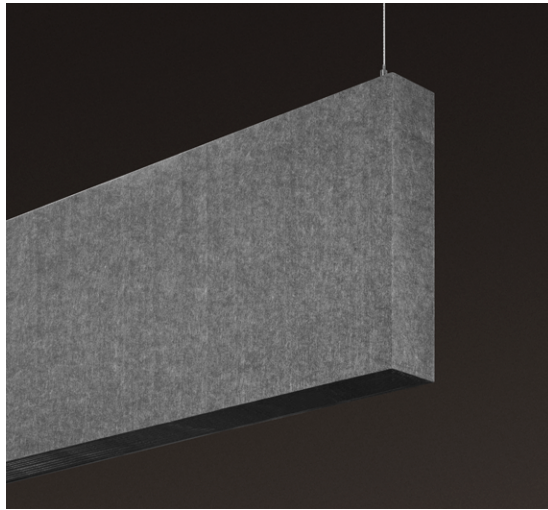

## DESCRIPTION

The Squero Acoustix Blank offers the same great construction as the lit Squero Acoustix. It acts as additional sound absorption to add acoustical performance without over lighting the space and not compromising architectural aesthetics.

## Order Guide

LUMINAIRE ID	LUMINAIRE HEIGHT	LUMINAIRE LENGTH	NON-POWERED MOUNTING <sup>1</sup>
<b>SQUACOBP</b>			
<b>SQUACOBP</b> - Squero Acoustix Blank Pendant	<b>8IN</b> - 8" <b>12IN</b> - 12" <b>16IN</b> - 16"	<b>#FT#IN</b> - Specify nominal length (#) in 2' increments  <b>Standard nominal lengths:</b> Single units: 4' to 12' Continuous runs: lengths over 12'	<b>ACS</b> - Aircraft cable, standard <b>STS</b> - Stem, standard <b>ACC()</b> - Aircraft cable, custom <b>STC()</b> - Stem, custom  <sup>1</sup> See page 2 for ordering details.